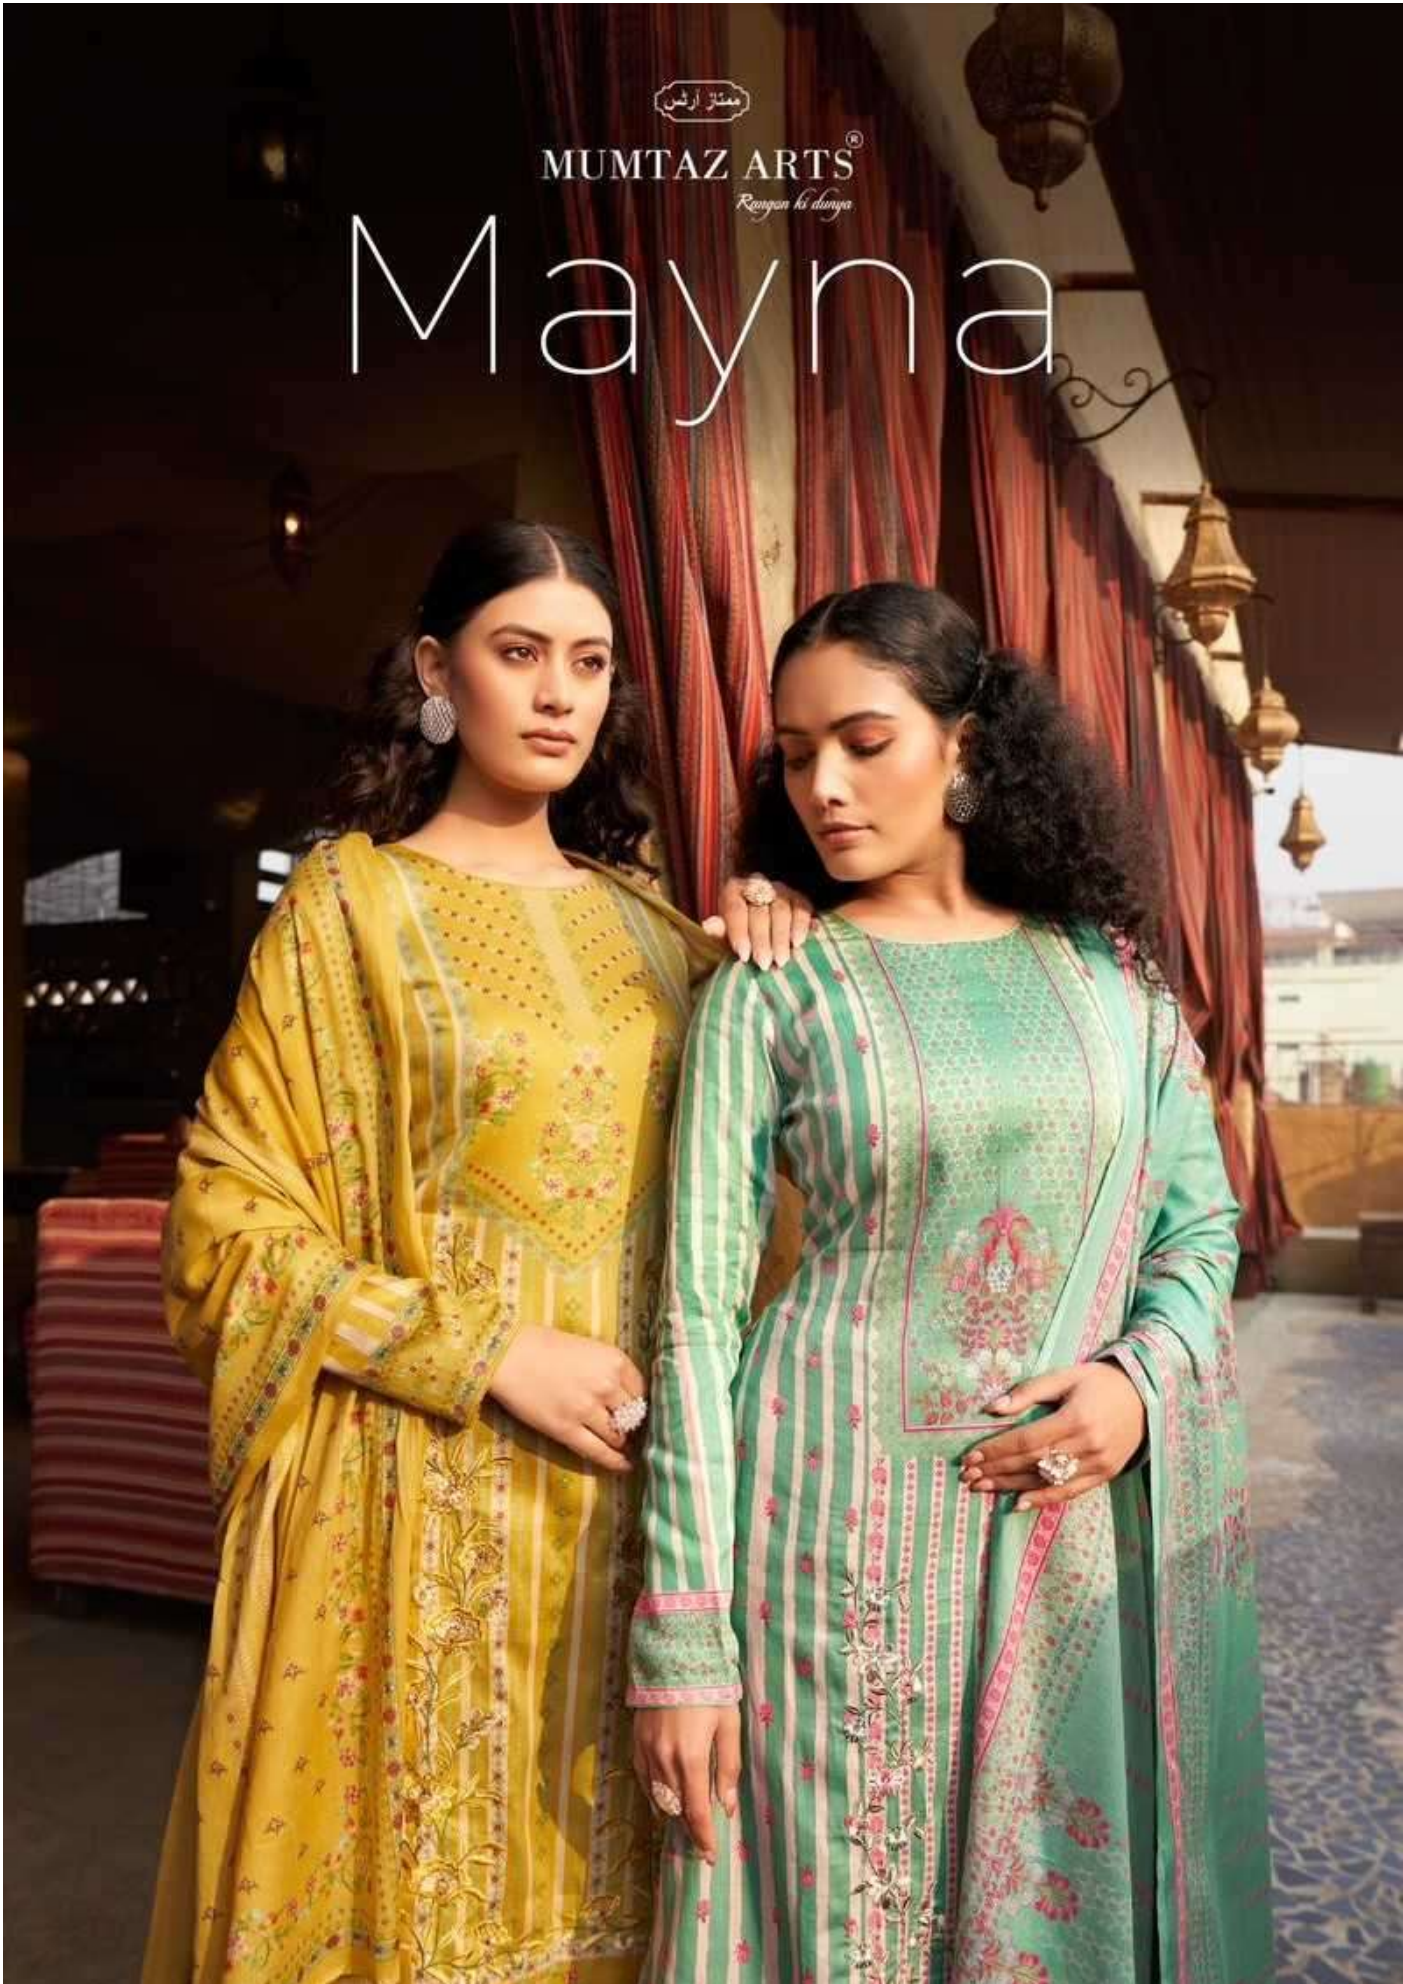

ممتاز آرٹس

MUMTAZ ARTS®

Rangon ki duniya

Mayna

❁ **TOP** ❁

PURE JAM SATIN DIGITAL PRINTS WITH DESIGNER
FULL SHIRT EMBROIDERED

❁ **DUPATTA** ❁

PURE LAWN BOX PALLU DIGITAL PRINT BOX PALLU