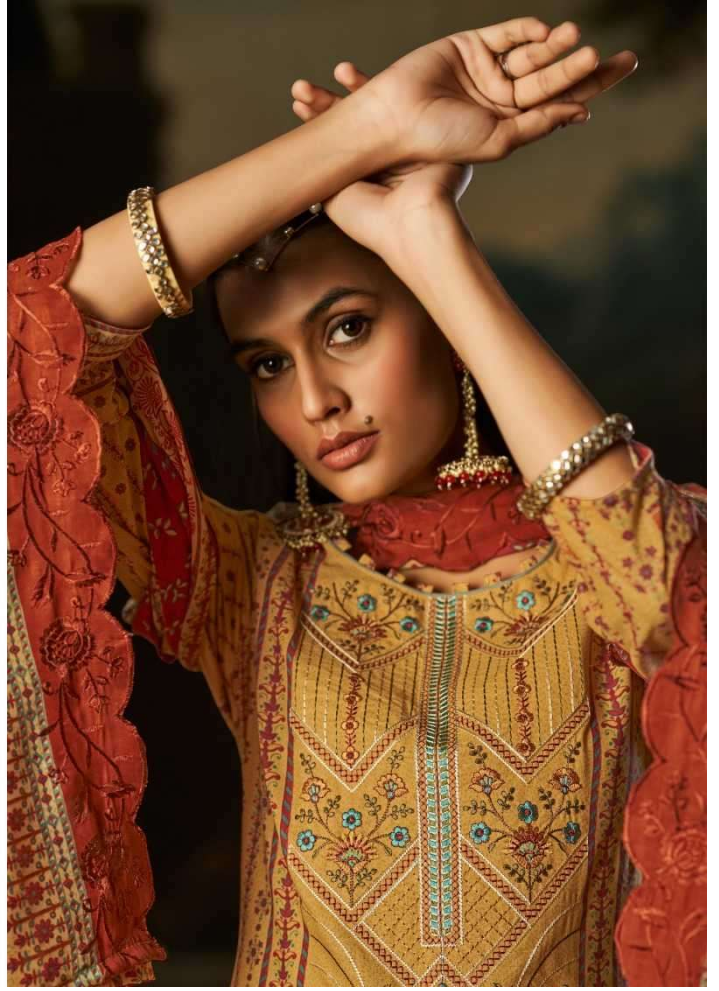

Maryam

SPECIAL DUPATTA WORK COLLECTION

FIND YOUR
STYLE

A WHIMSICAL ROAD TO
SELF DISCOVERY
moments that make us
complete all captured within
the world.

Maryam

SPECIAL DUPATTA WORK COLLECTION

210-001

210-002

210-003

210-004

210-005

210-006

210-007

210-008

Resar

Radiant and Remarkable, Because You Deserve Gorgeous.

Resar

210-006
Vintage beauty

Fashion to come purely bring out the virgin deep within you.