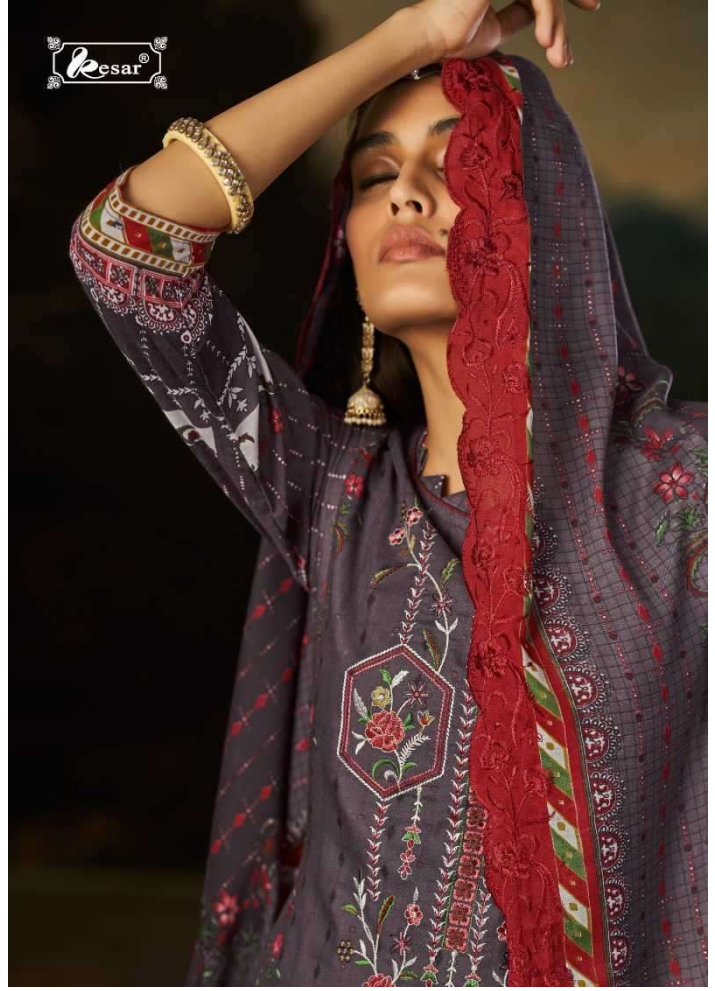

Maryam

SPECIAL DUPATTA WORK COLLECTION

FIND YOUR
STYLE

A WHIMSICAL ROAD TO
SELF DISCOVERY
moments that make us
complete all captured within
the world.

Maryam

SPECIAL DUPATTA WORK COLLECTION

210-001

210-002

210-003

210-004

210-005

210-006

210-007

210-008

Resar

Radiant and Remarkable, Because You Deserve Gorgeous.

Resar

210-006
Vintage beauty

Fashion to come purely bring out the virgin deep within you.

Resar

210-002
The most stunning
The finest yarn fabrics create uniqueness for fashion to come surely
bring out the magic deep within you