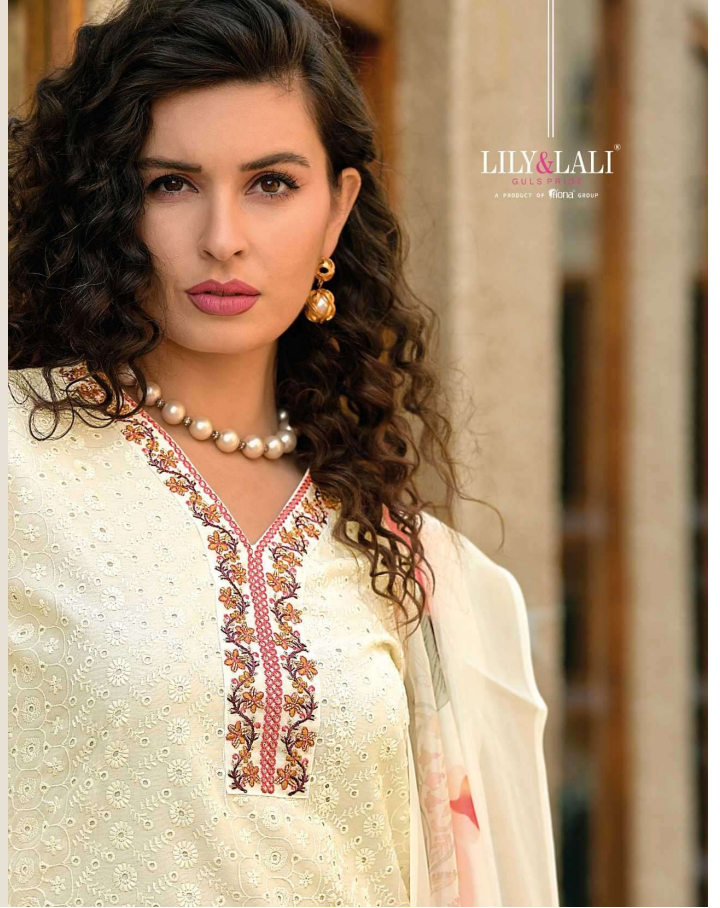

## FABRICS DETAILS

: TOP :

BORED SCHIFFLI WORK AND HANDWORK ON CHANDERI SILK WITH INNER

: BOTTOM :

PURE VISCOUSE PANT WITH STICHING'S PATTERN

: DUPATTA :

PURE ORGANZA PRINT DUPATTA (36") WITH LACE AND TUSSELE

SIZE : M,L,XL,XXL,3XL

NOTE : POCKET IN SIDE THE BOTTOM

LILY&LALI®  
GULS PRIDE  
A PRODUCT OF SIKER GROUP

# WHITE LOTUS

16301

16302

16303

16304

16305

16306