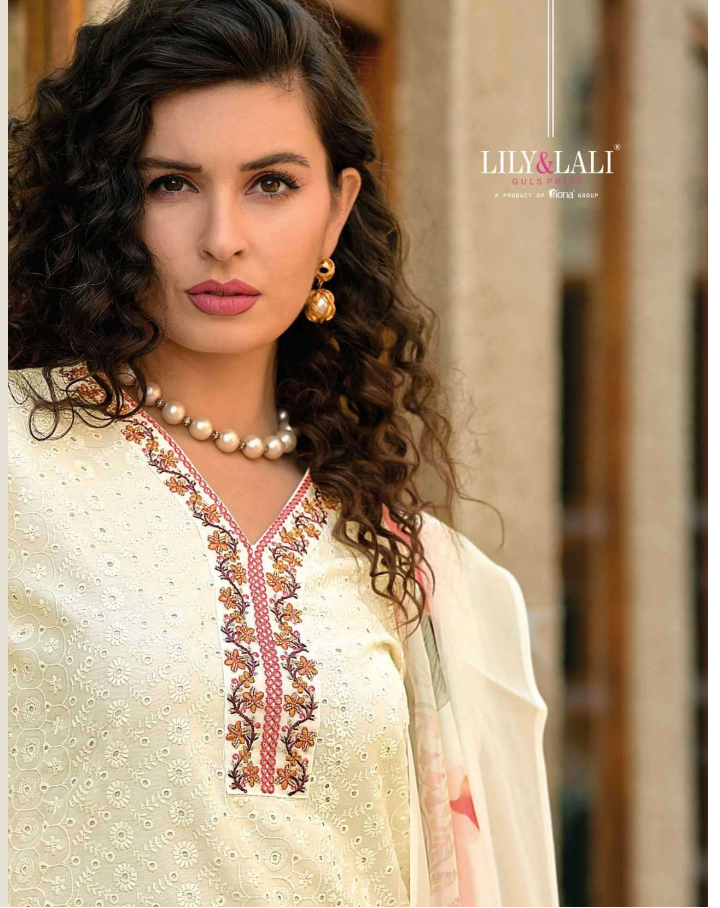

WHITE LOTUS

LILY & LALI[®]

A PRODUCT OF **fiona** GROUP

LILY & LALI[®]
GULS PRIDE
A PRODUCT OF KIRAN'S GROUP

White Lotus • 16302

White Lotus • 16301

LILY&LALI®
GULS PRIDE
A PRODUCT OF HIRANI GROUP

FABRICS DETAILS

: TOP :

BORED SCHIFFLI WORK AND HANDWORK ON CHANDERI SILK WITH INNER

: BOTTOM :

PURE VISCOUSE PANT WITH STICHING'S PATTERN

: DUPATTA :

PURE ORGANZA PRINT DUPATTA (36") WITH LACE AND TUSSELE

SIZE : M,L,XL,XXL,3XL

NOTE : POCKET IN SIDE THE BOTTOM

LILY&LALI®
GULS PRIDE
A PRODUCT OF SIKER GROUP

WHITE LOTUS

16301

16302

16303

16304

16305