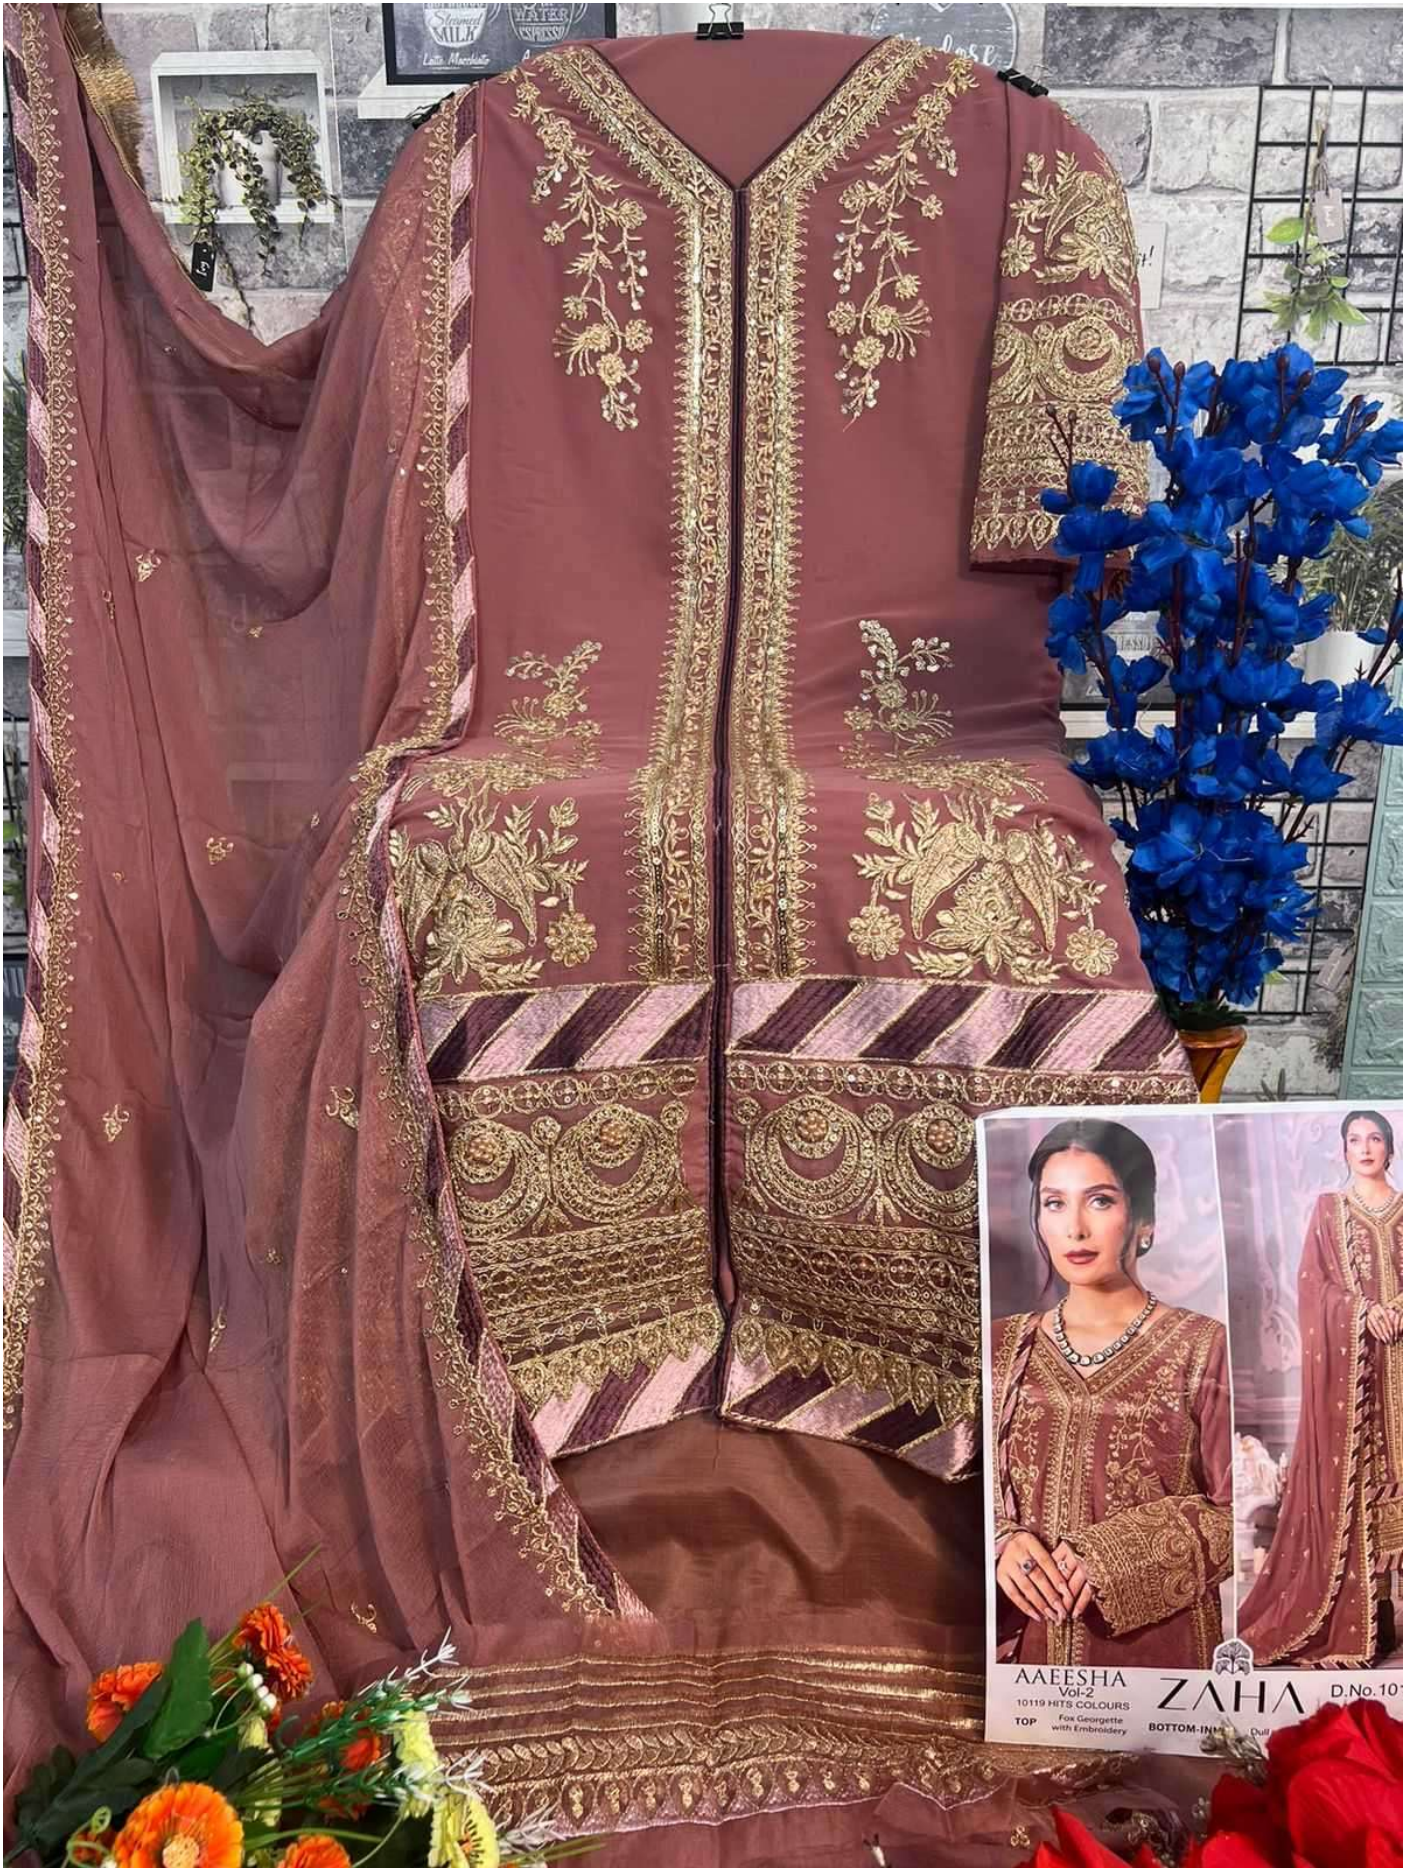

AAESHA
Vol-2
10119 HITS COLOURS
TOP For Georgette with Embroidery

ZAHA D.No.10
BOTTOM-INK Dull