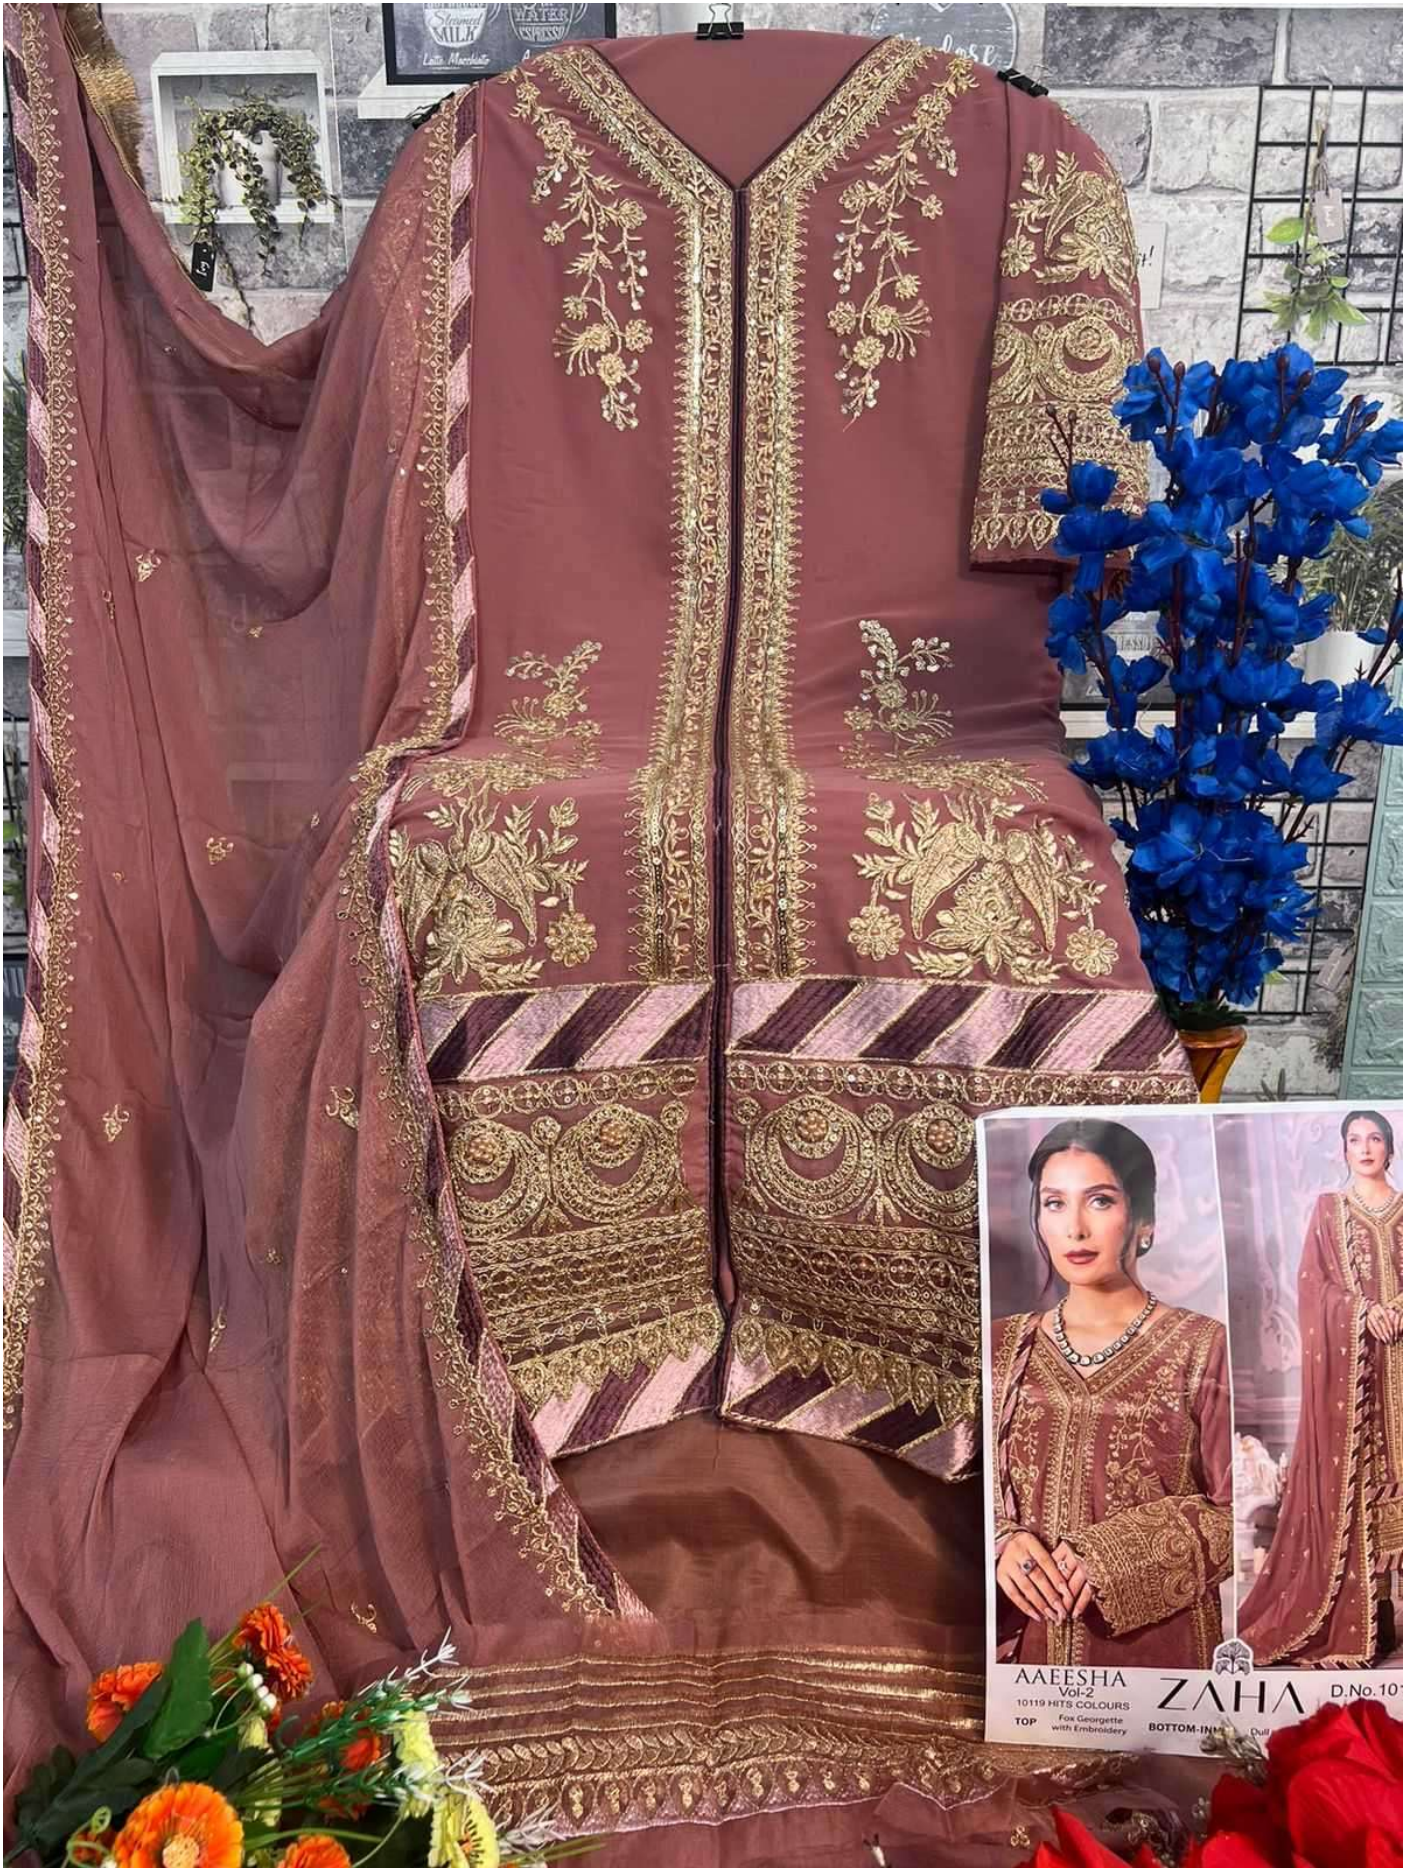

AAESHA
Vol-2
10119 HITS COLOURS
TOP For Georgette with Embroidery
ZAHA
D.No.10
BOTTOM-INK Duff