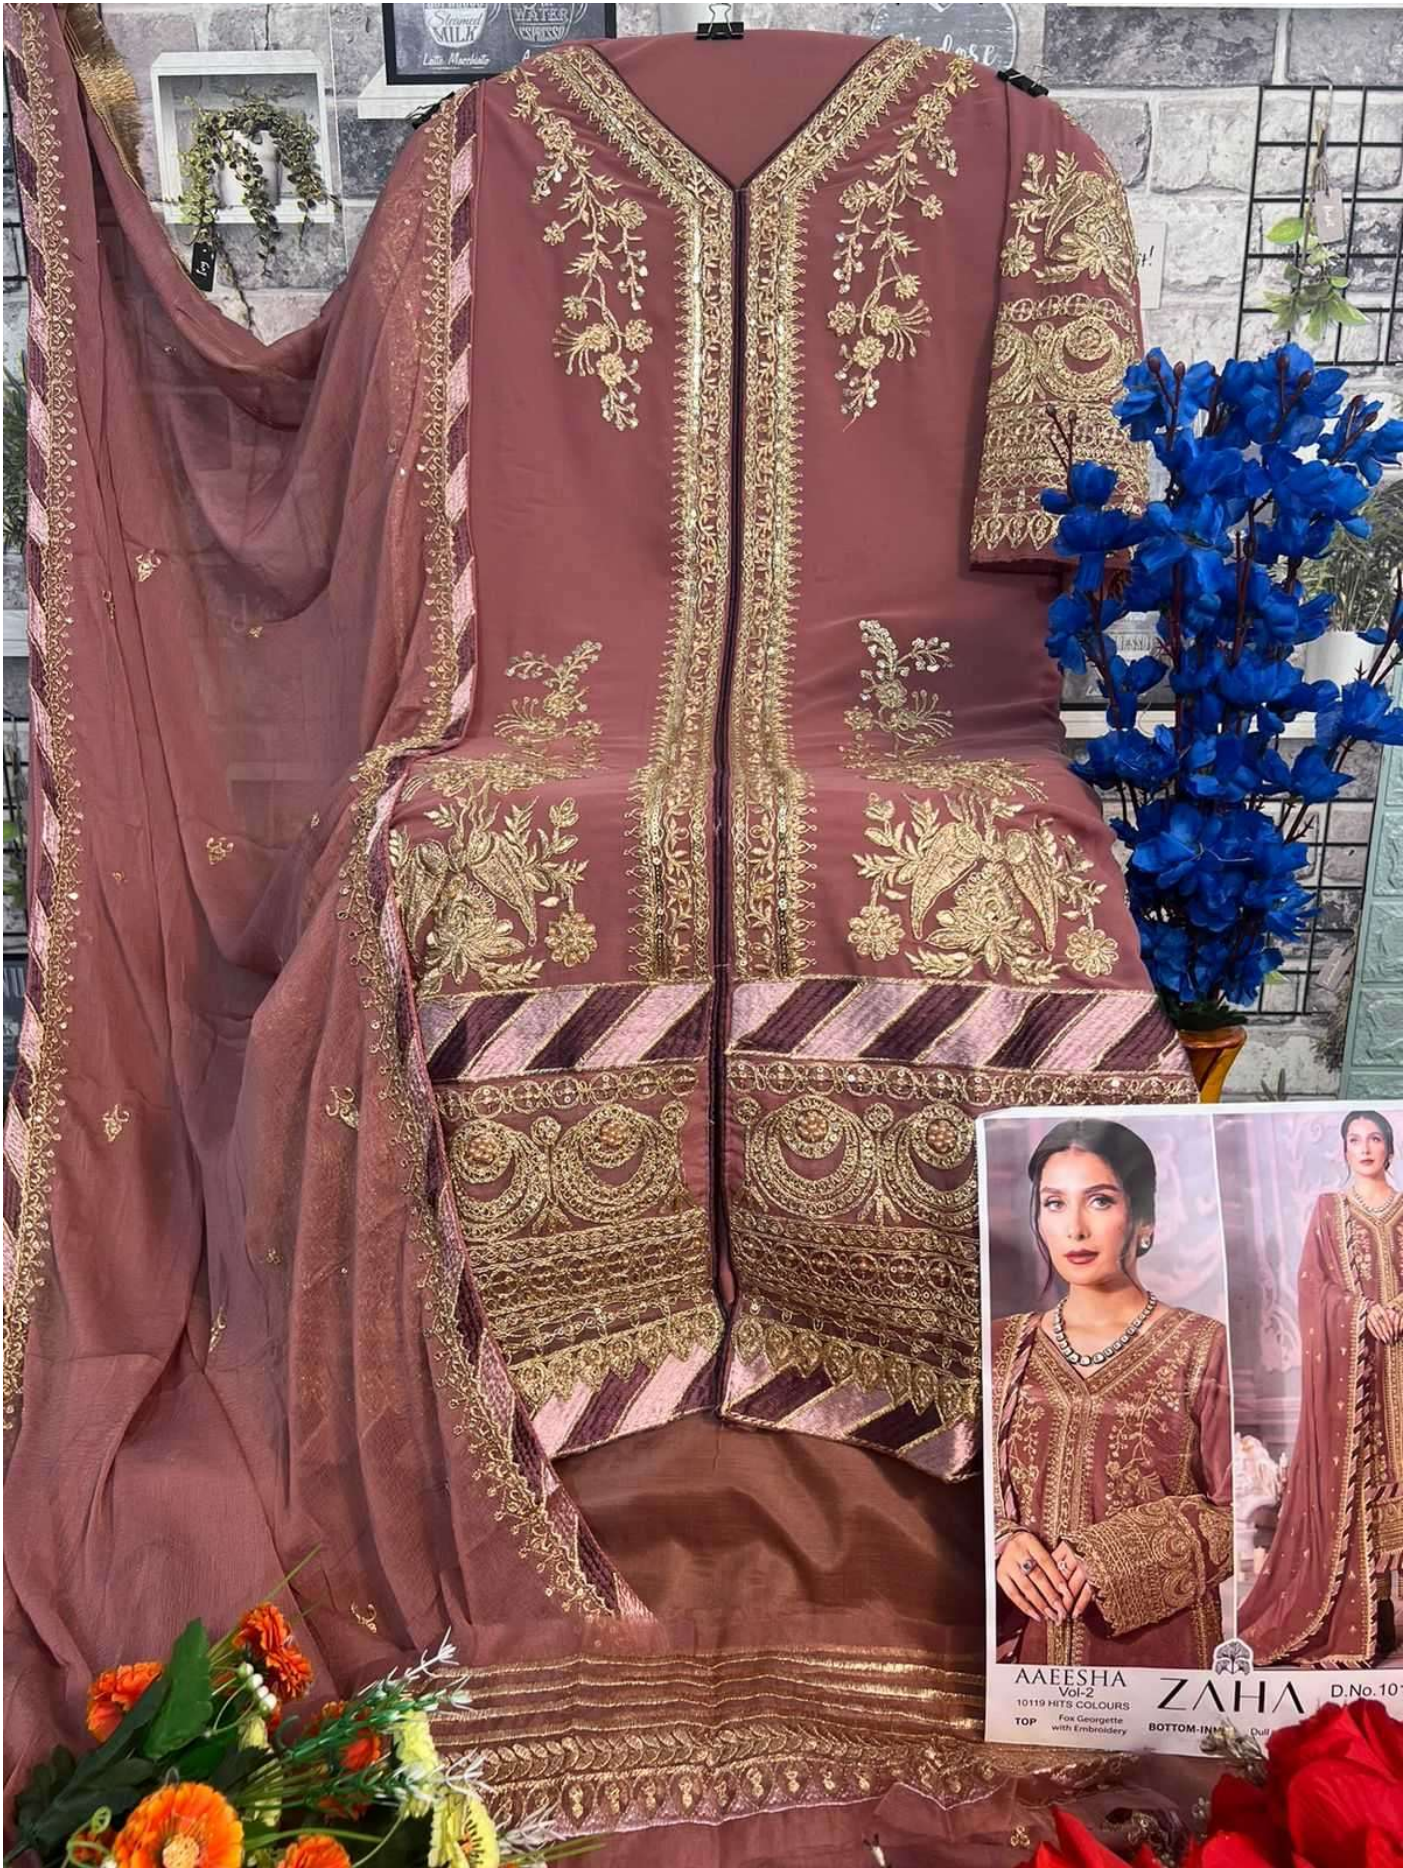

# ZAHA AAEESHA

VOL-2

10119 HITS COLOURS

**AAEESHA**  
Vol-2  
10119 HITS COLOURS

**ZAHA** D.No.

TOP Fox Georgette with Embroidery

BOTTOM-INNER Dual santoun

# ZAHA

TOP Fox Georgette with Embroidery

BOTTOM-INNER Dull santoon

DUPATTA Fox Georgette with Embroidery

10119-B-3

10119-B-4

**AAEESHA**  
Vol-2  
10119 HITS COLOURS

**ZAHA**

**TOP** Fox Georgette  
with Embroidery

**ZAHA**

**BOTTOM-INNER** Dull santoon

**D.No.10119-B-4**

**DUPATTA** Nazmin  
with Embroidery

AAEESHA  
Vol-2  
10110 HITS COLOURS  
TOP Fox Georgette  
with Embroidery  
ZAHARA  
BOTTOM-INNER

**AAEESHA**  
Vol-2  
10119 HITS COLOURS

**TOP** Fox Georgette  
with Embroidery

**ZAHA**

**BOTTOM-INNER** Dull santoon

**D.No.10119-B-2**

**DUPATTA** Nazmin  
with Embroidery

**AAESHA**  
Vol-2  
10119 HITS COLOURS  
TOP For Georgette with Embroidery  
**ZAHA**  
D.No.10  
BOTTOM-INK Dull