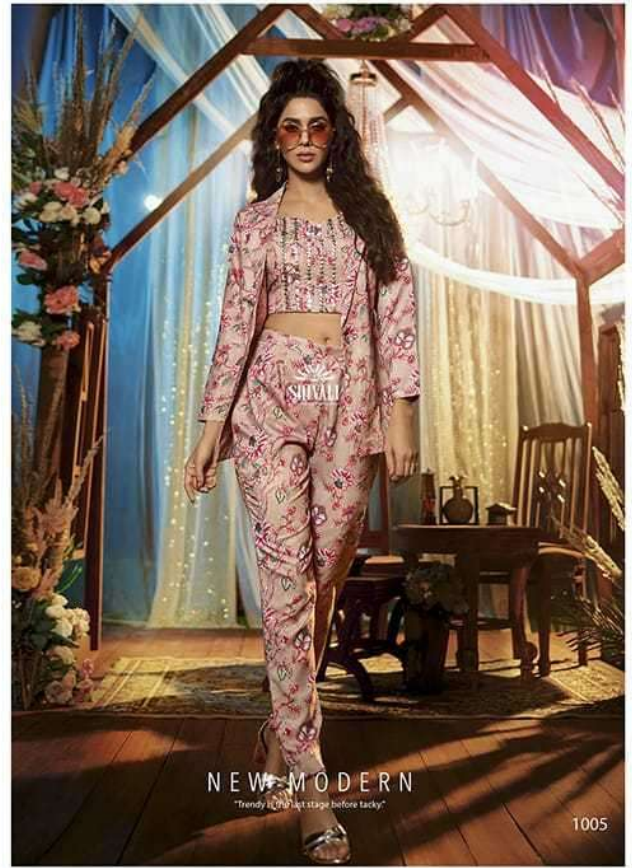

SHIVALI
— ICONIC TREND —
RG-8003

L,XL
COMBO

2999

L,XL
COMBO

3125

SHIVALI
ICONIC TREND
J.Y.S-013

SHIVALI
ICONIC TREND

L,XL
2 COLORS

2375

L,XL,XXL,3XL
2 COLORS

5749

L,XL
2 COLORS

2749

L,XL
COMBO

2999

L,XL
COMBO

2875

L,XL COMBO

1125

Star Media Photography & Creation

L,XL
COMBO

2749

L,XL
COMBO

FAB:GEORGETTE
2625