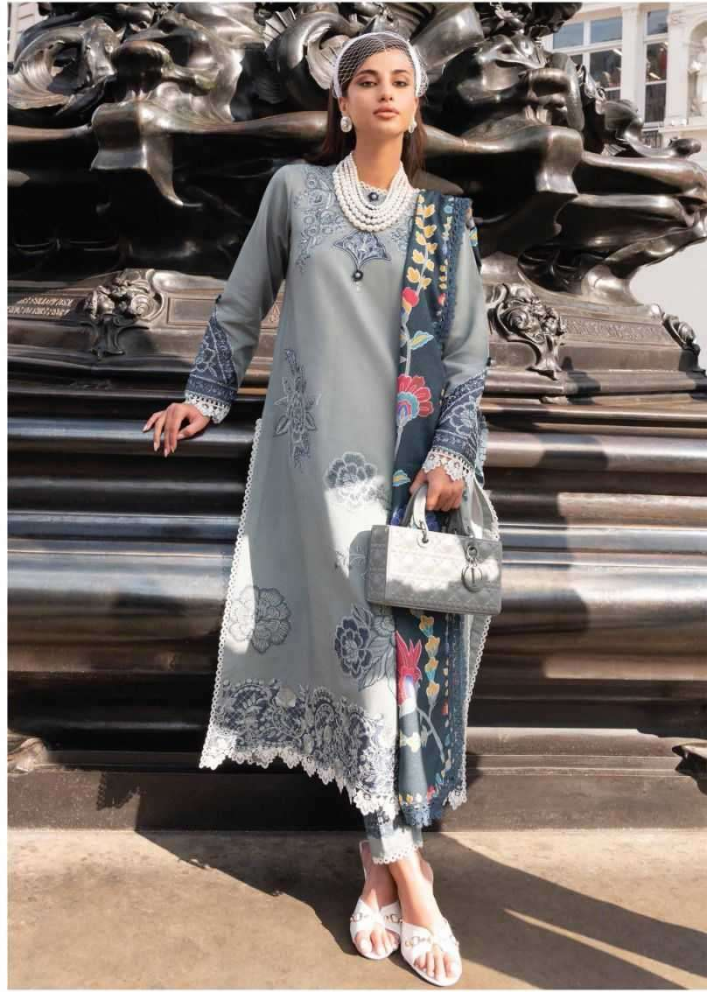

Chikankari

VOL-13

Saniya
TRENDZ

Saniya
TRENDZ

Saniya
TRENDZ

13005

13005

13005

Chikankari

VOL-13

TOP:- COTTON WITH HEAVY EMBROIDERY
CHIKANKARI WORK
BOTTOM/INNER:- COTTON
DUPATTA:- COTTON WITH DIGITAL PRINT

13001

13002

13003

13004

13005