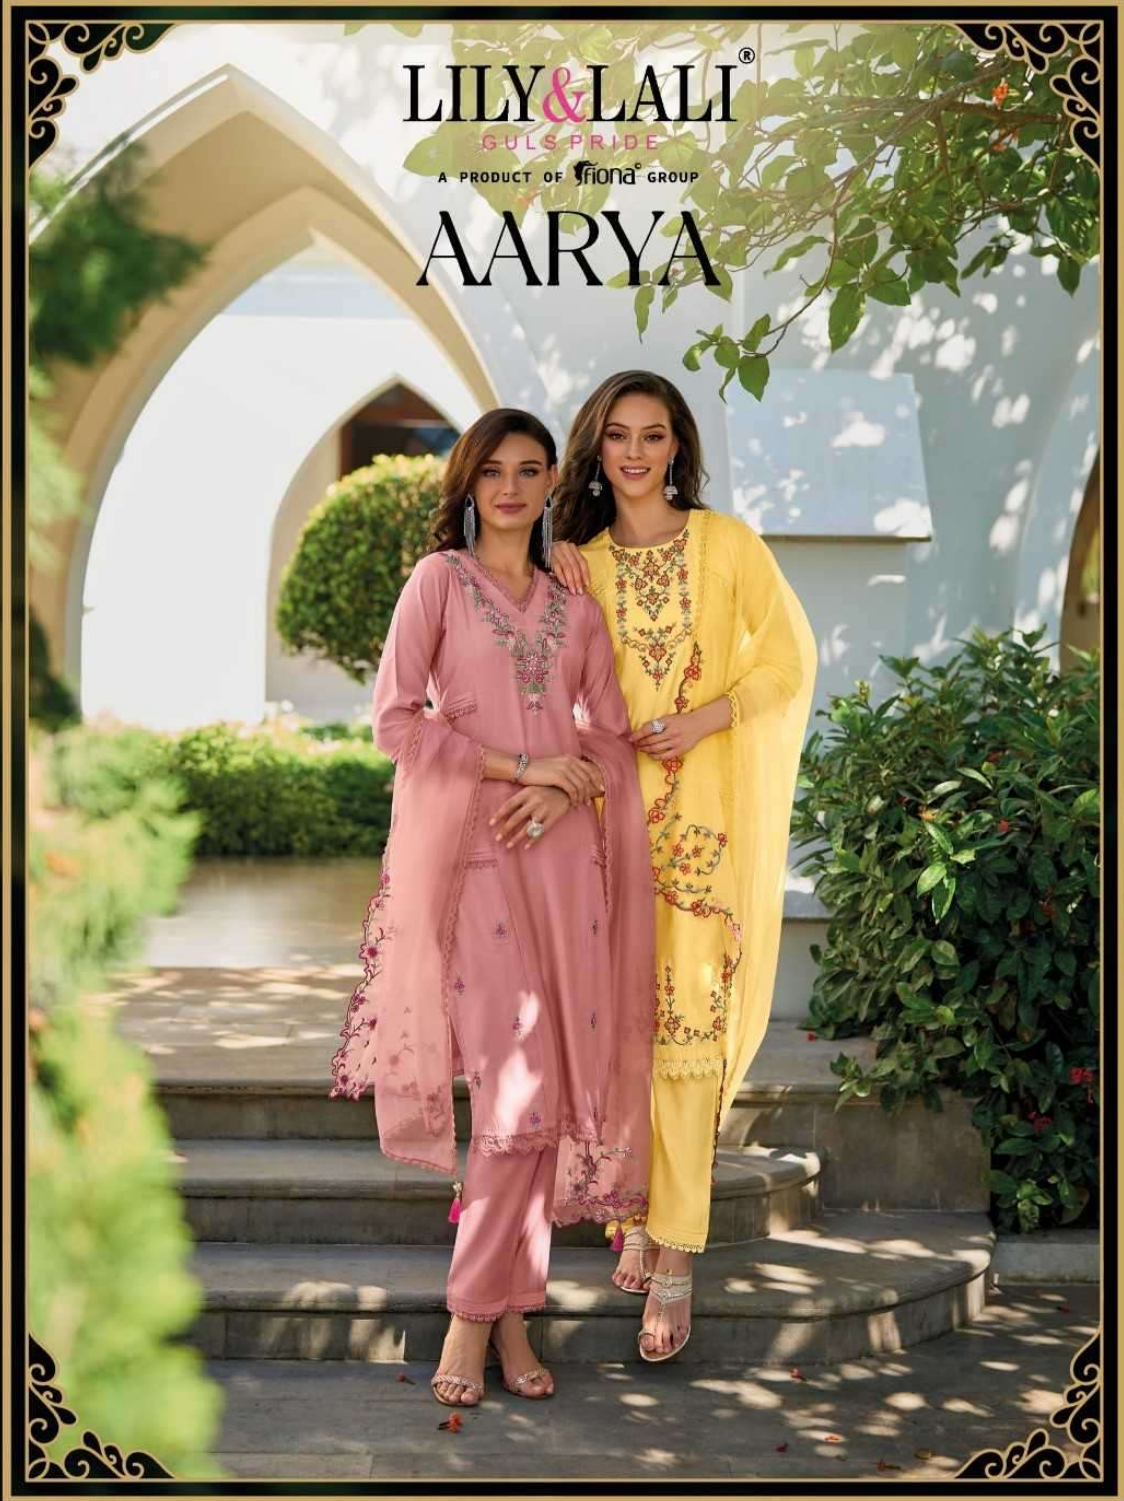

GO
WITH
THE
FLOW

LILY & LALI[®]

GULS PRIDE

A PRODUCT OF Sirona[®] GROUP

AARYA

LILY&LALI®
GULS PRIDE
A PRODUCT OF PAKISTAN GROUP

16204

● ● ● DRESSING WELL IS A FORM OF GOOD MANNERS