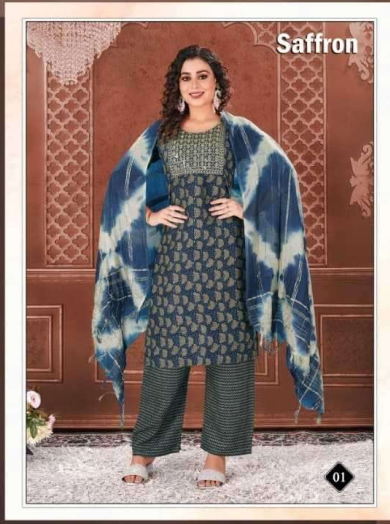

Fabric-
Capsul Foil print
08.Designs

KRITIKA

M

L

XL

2XL

Fabric-
Capsul Foil print
08.Designs

KRITIKA

M

L

XL

2XL

07

Kurta Pant Dupatta
3 pcs

this is complimentary copy not for sale

02

06

08

01

05

03