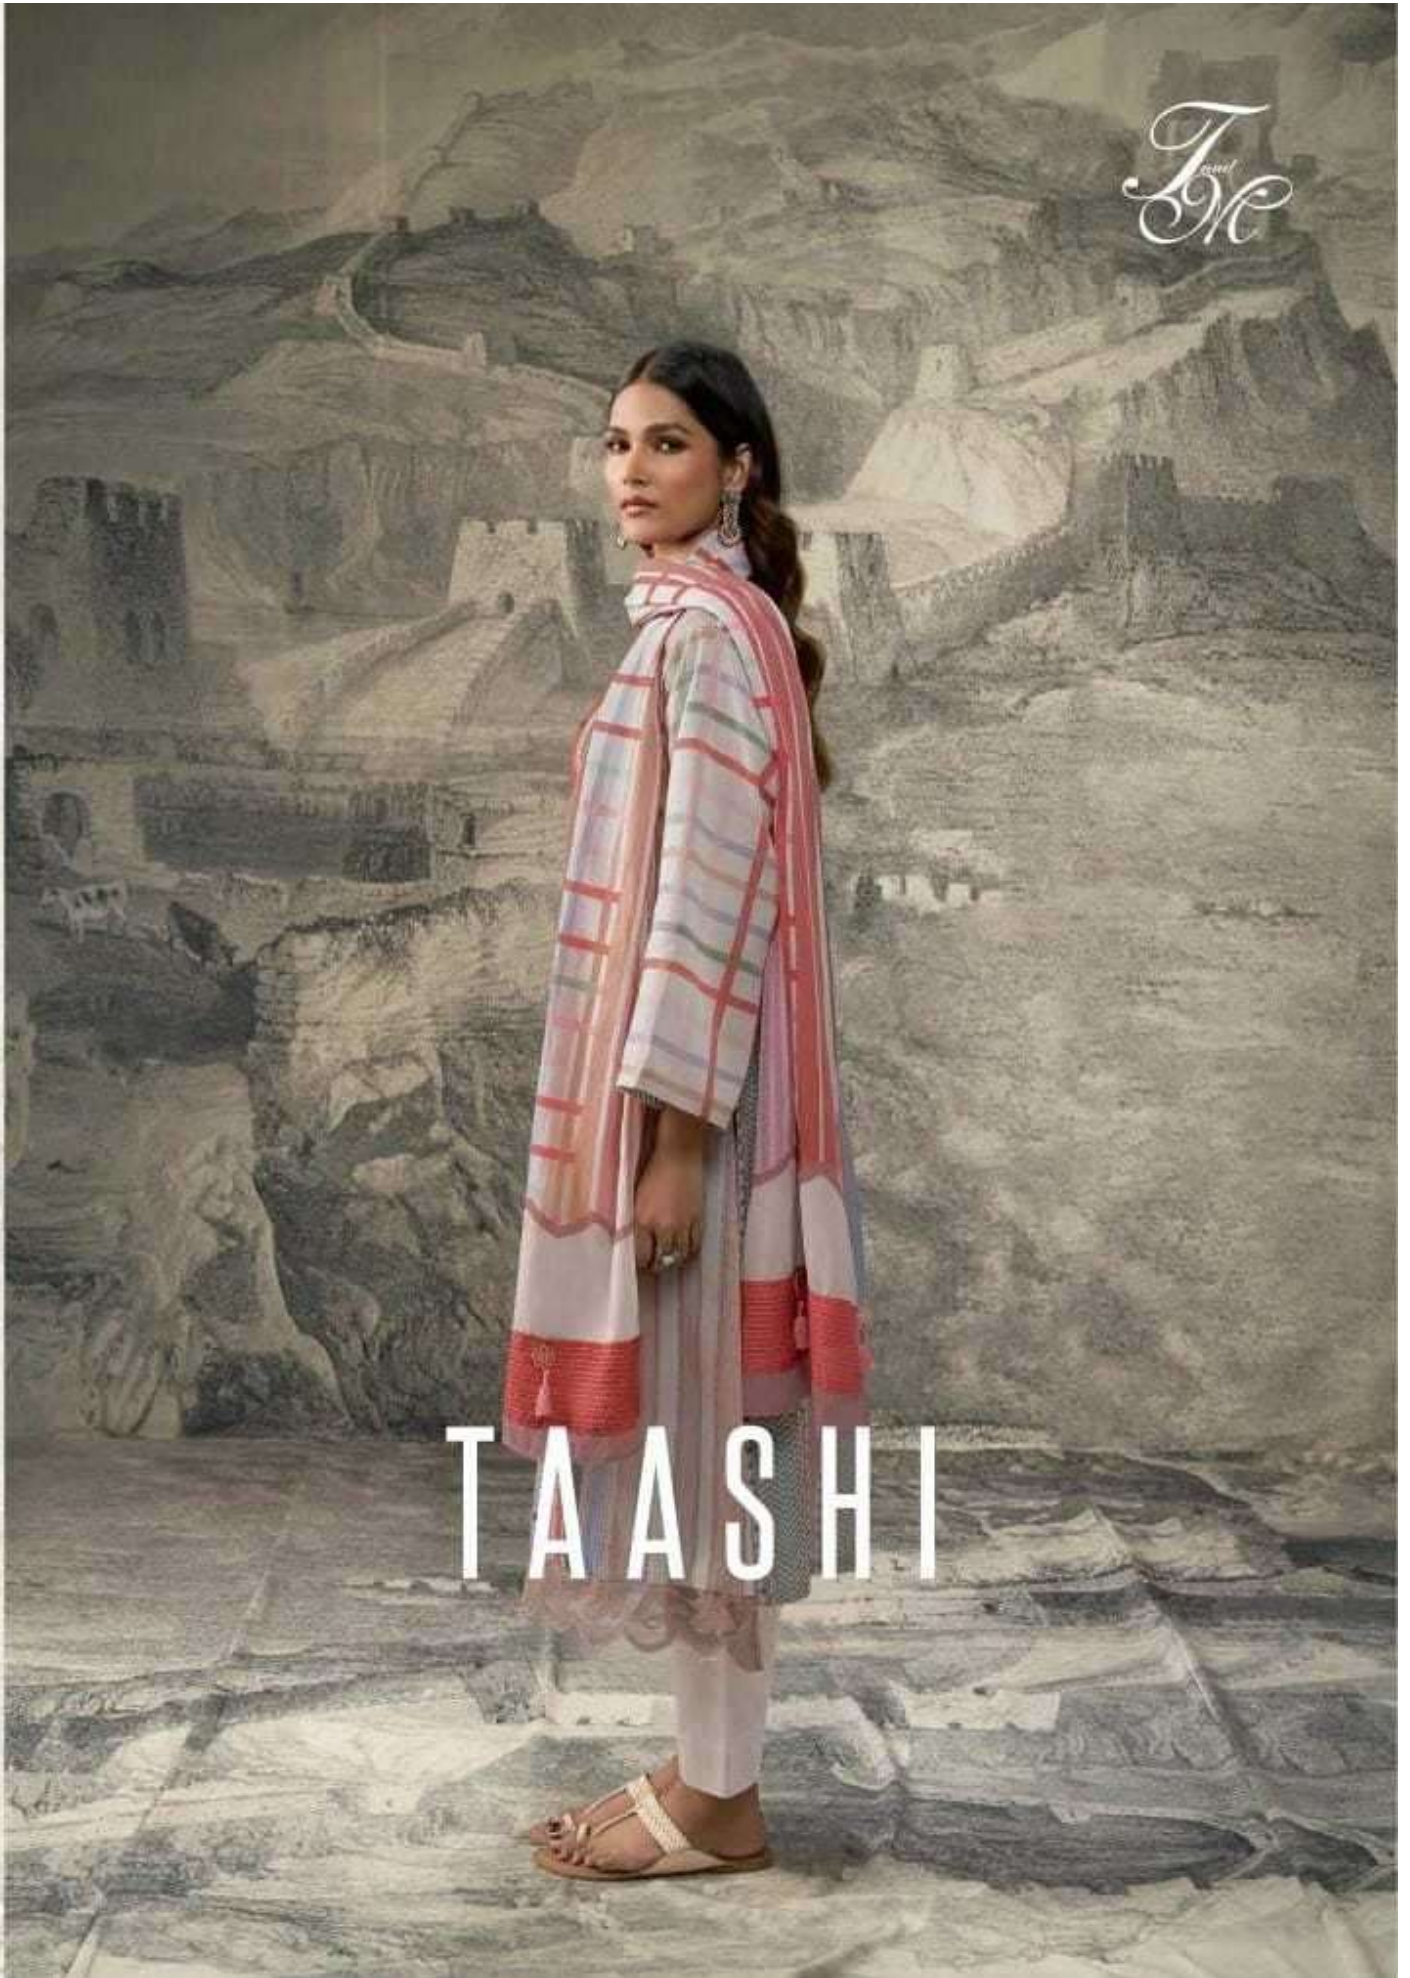

T
and
Mc

TAASHI