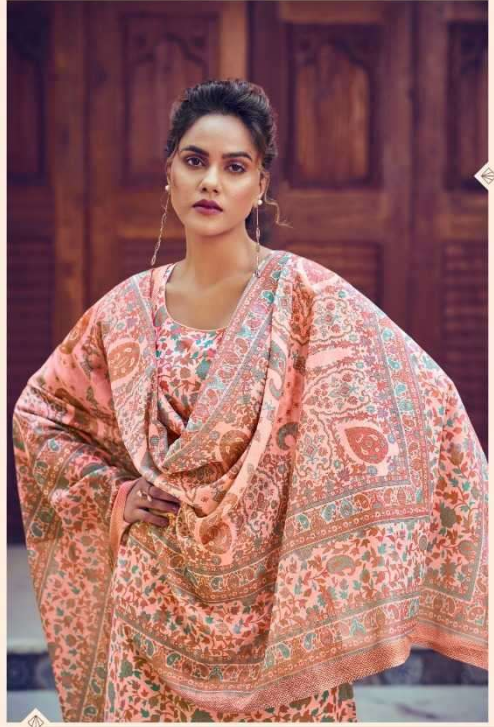

Fida
A Brand by LCTM

MAKE A BRIGHT NEW BEGINNING TO THE SEASON