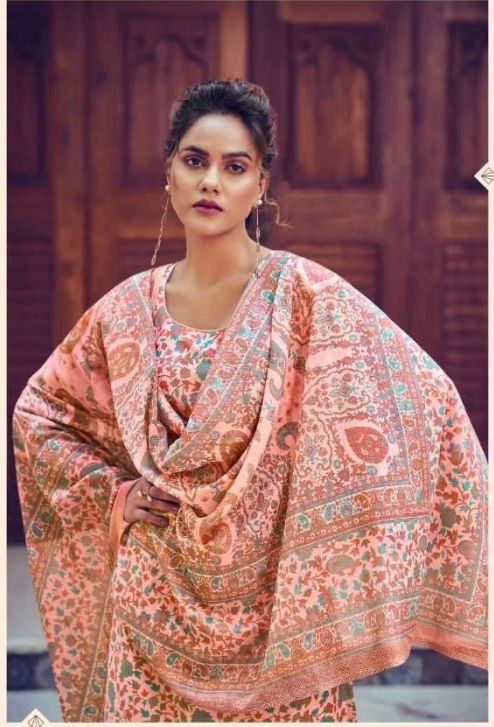

Fida
A Brand by LCTM

MAKE A BRIGHT NEW BEGINNING TO THE SEASON

#R 1002