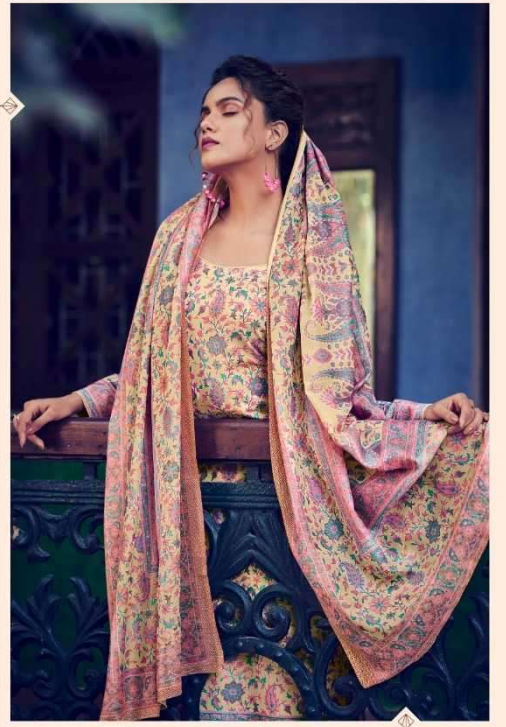

Fida
A Brand by LCTM

THIS SEASON IS GOING TO BE BRIGHT & COLORFUL.
#R 1004