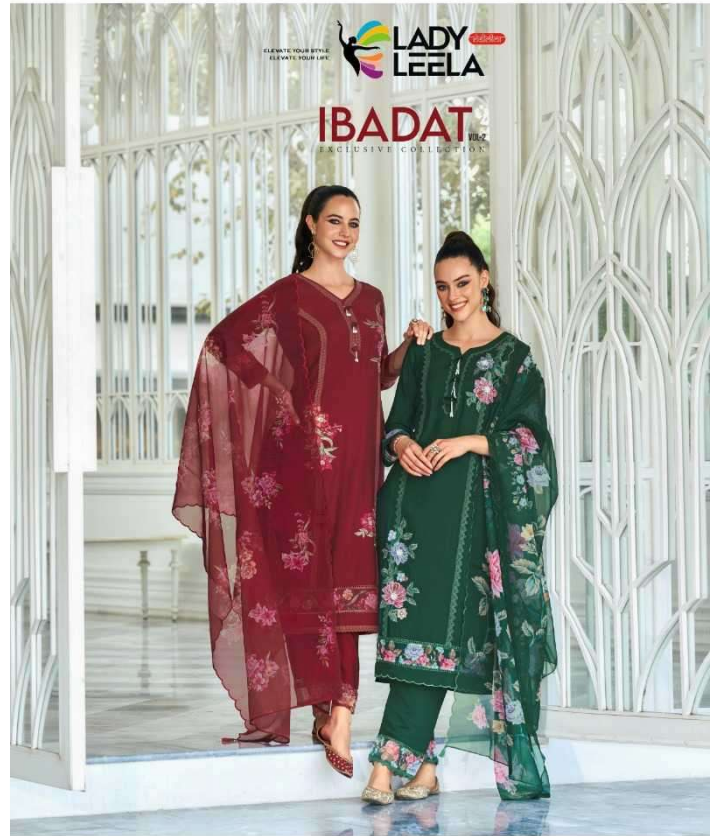

FABRIC DETAILS

TOP

APPLIQUE WORK WITH HANDWORK & CROSIO LACE ON

VISCOSE SILK FABRIC KURTI WITH

PURE COTTON INNER

BOTTOM

VISCOSE SILK PANT WITH POCKET

DUPATTA

ORGANZA DIGITAL PRINT DUPATTA WITH

SCALPING & TESSELS (36" INCH)

SIZES

M L XL XXL 3XL

NOTE

- POCKET INSIDE EVERY PANT
- PURE COTTON INNER IN TOP
- STICKER POSTER INSIDE EVERY CATALOGUE