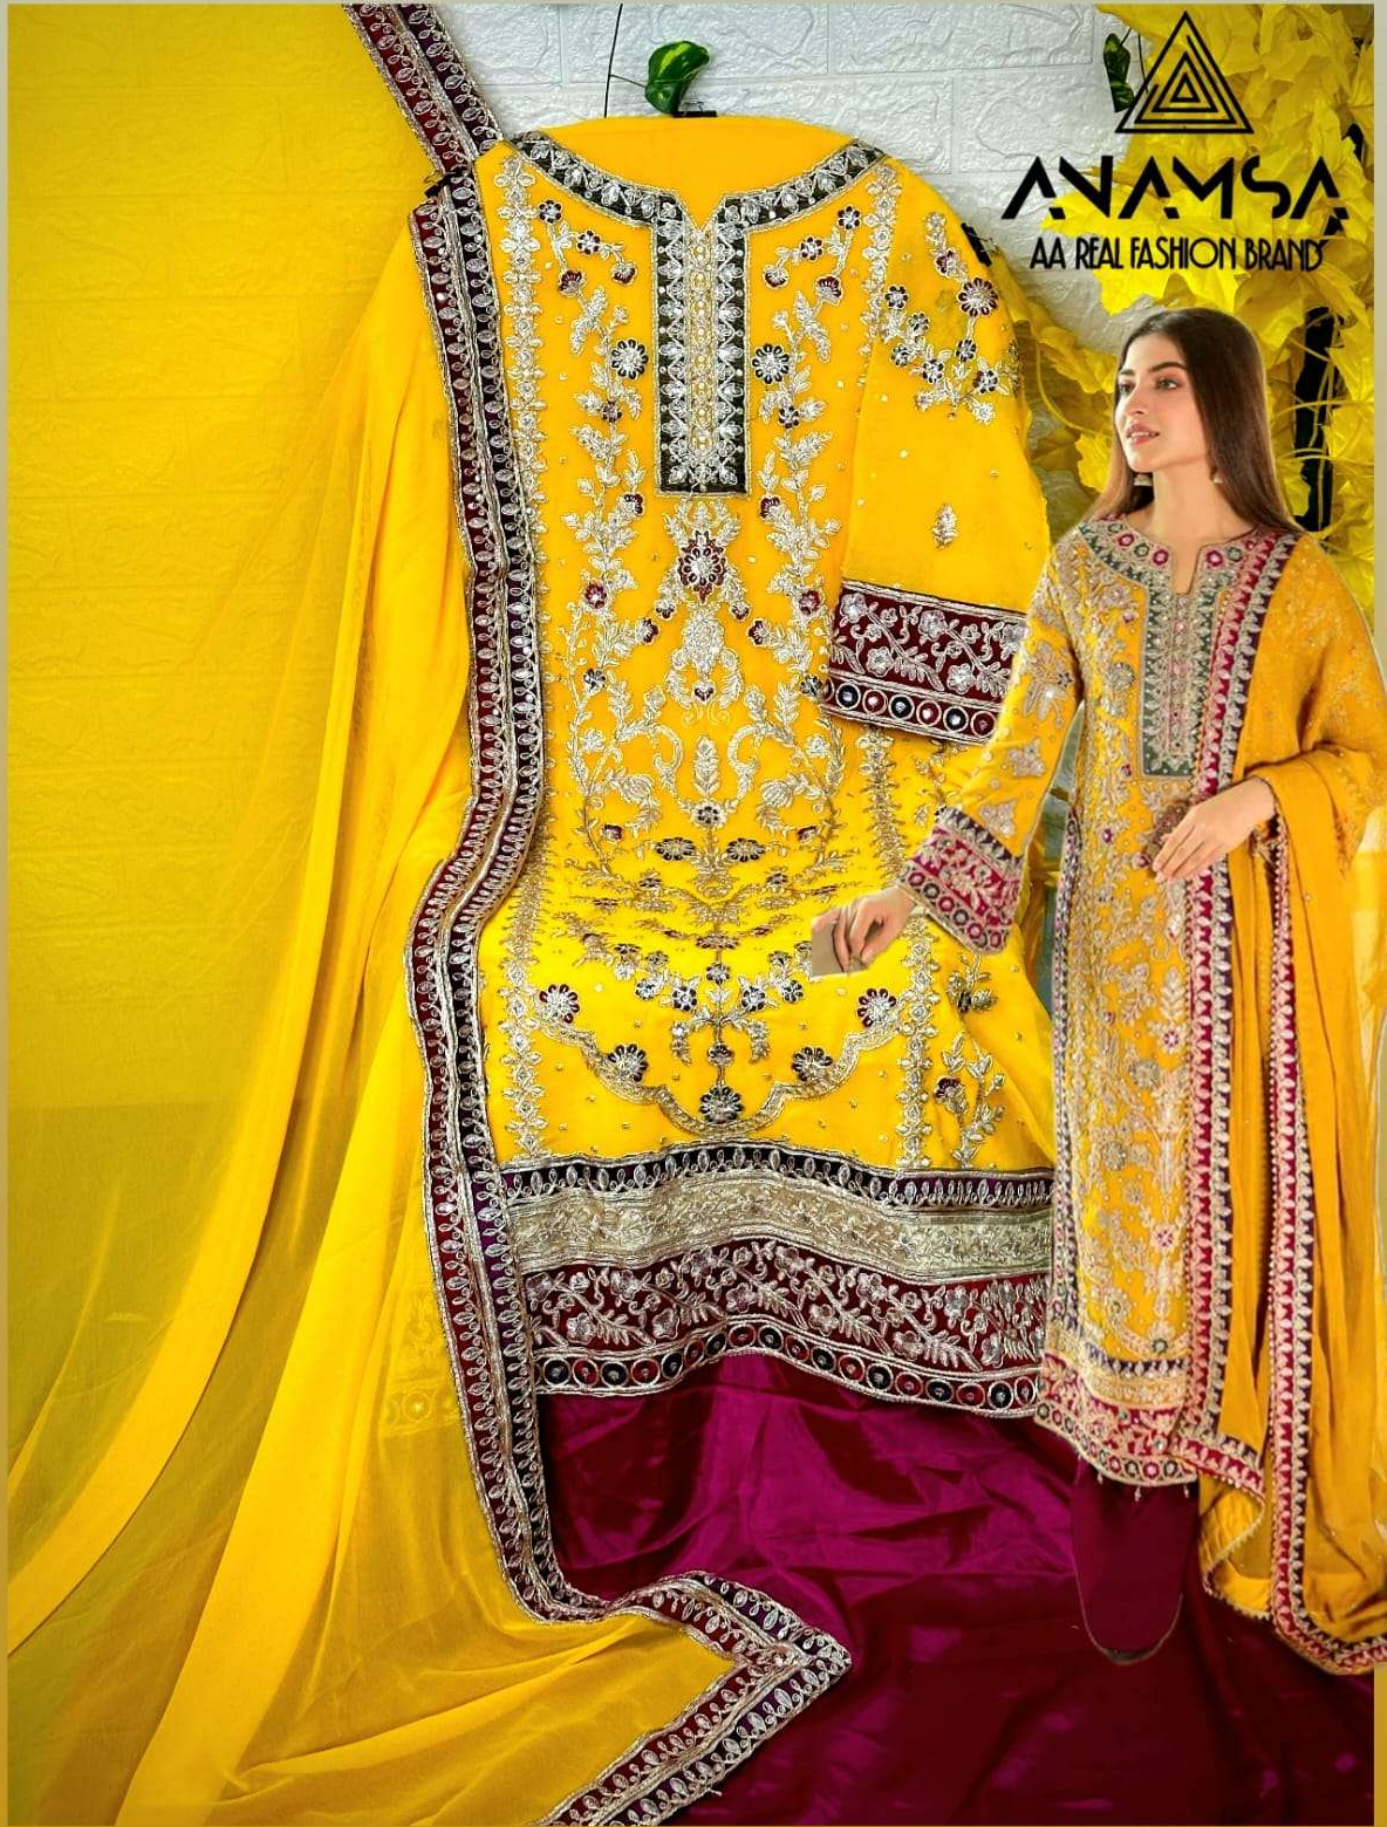

ANAMSA

AA REAL FASHION BRAND

ANAMSA
AA REAL FASHION BRAND

ANAMSA

AA REAL FASHION BRAND

ANAMSA
AA REAL FASHION BRAND

ANAMSA
AA REAL FASHION BRAND

TOP- PURE FOX GEORGETTE WITH HEAVY EMBROIDERY AND SEQUENCE WORK
BOTTOM/INNER- DULL SHANTOON
DUPATTA- PURE FOX GEORGETTE FANCY DUPATTA AND HEAVY EMBROIDERY