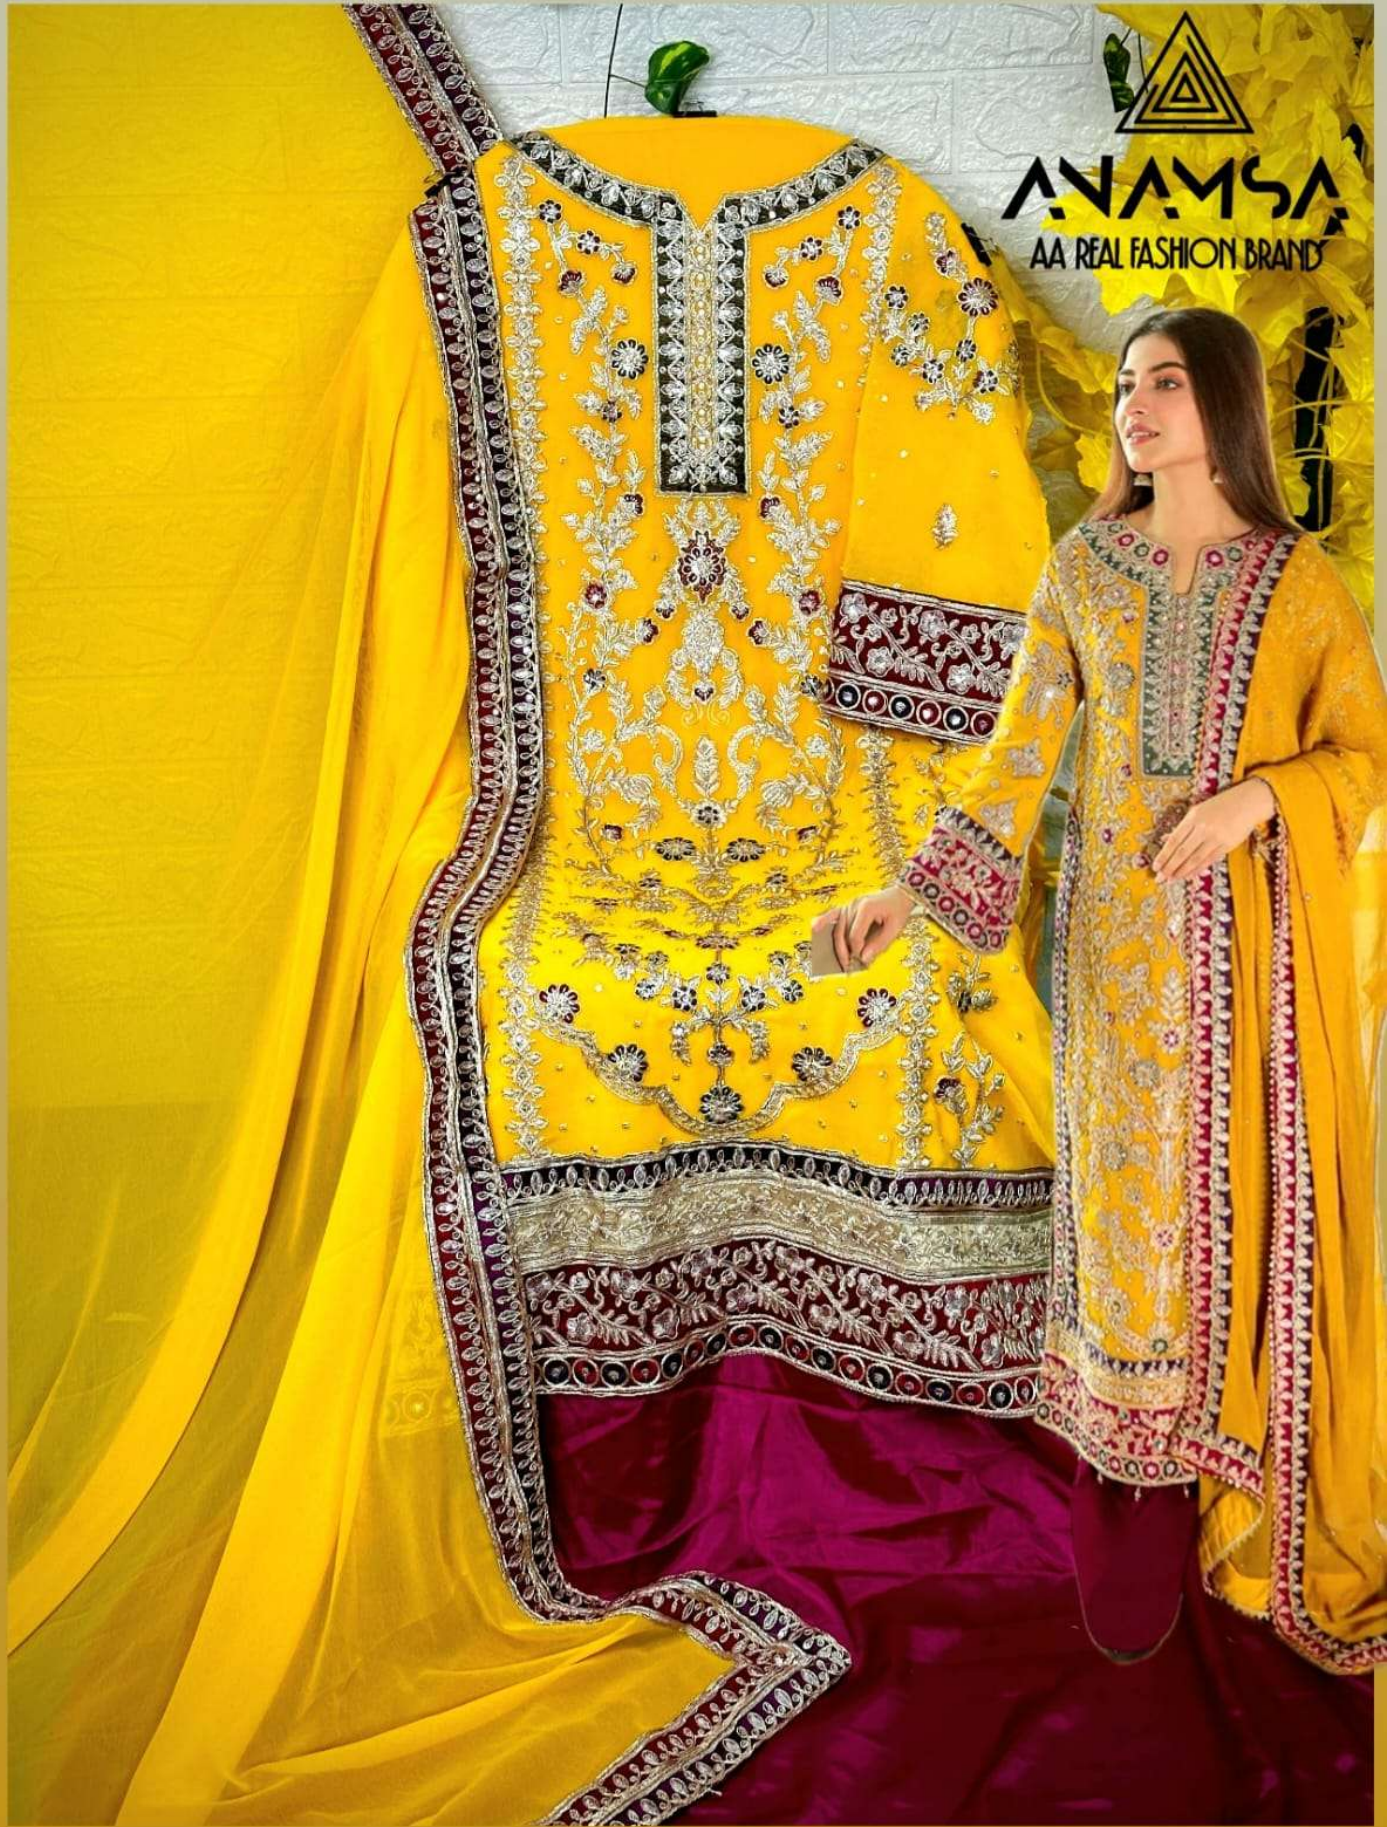

  
**ANAMSA**  
AA REAL FASHION BRAND

  
**ANAMSA**  
AA REAL FASHION BRAND

  
**ANAMSA**  
AA REAL FASHION BRAND

**ANAMSA**  
AA REAL FASHION BRAND

  
**ANAMSA**  
AA REAL FASHION BRAND

TOP- PURE FOX GEORGETTE WITH HEAVY EMBROIDERY AND SEQUENCE WORK  
BOTTOM/INNER- DULL SHANTOON  
DUPATTA- PURE FOX GEORGETTE FANCY DUPATTA AND HEAVY EMBROIDERY