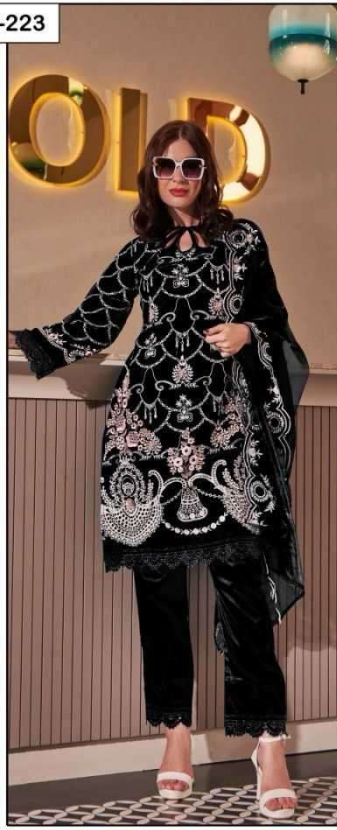

GOLD

GOLD

LAIBA
AM VOL-223

VOL-223

FABRICS DETAILS

TOP:-PURE ORGANZA

BOTTOM:-PURE COTTON SARTIN STREACHABLE

SIZE:-XXL