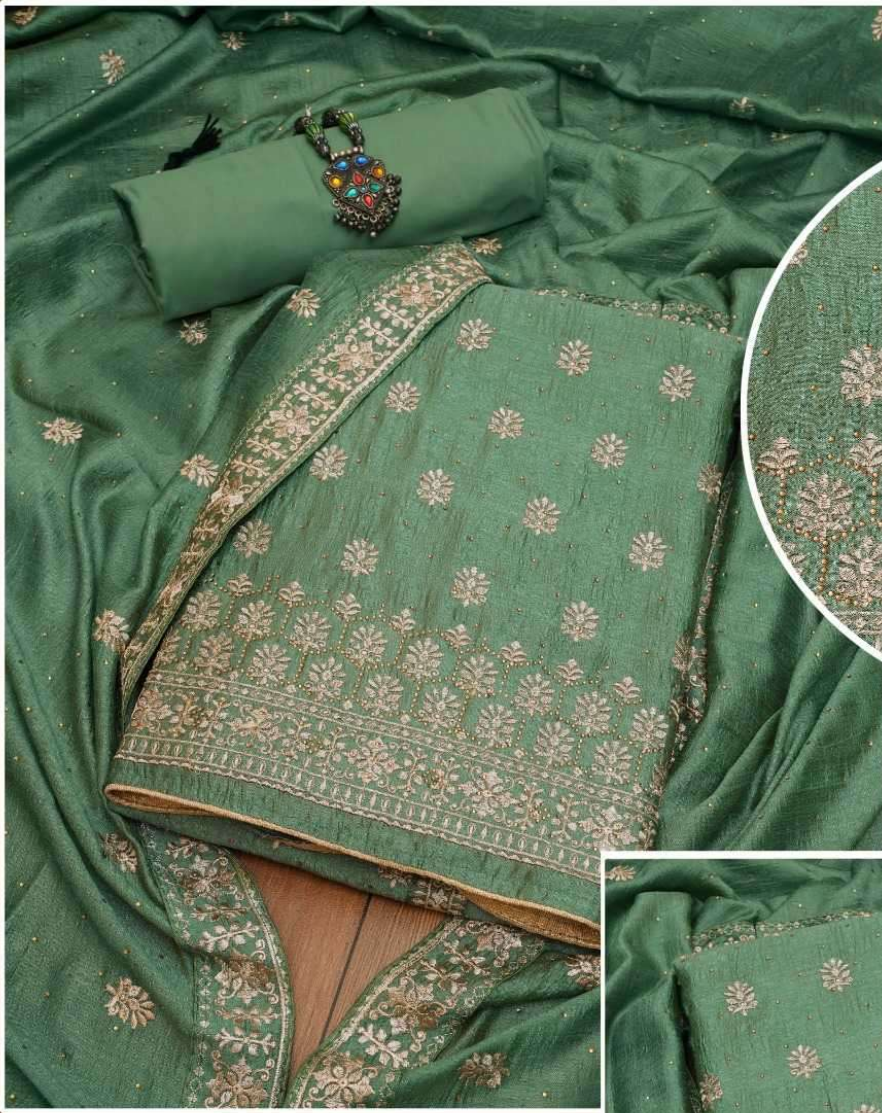

Sangini

TOP+INNER: PURE VICHITRA SILK WITH
SWAROVSKI DIAMOND WORK
DUPATTA: PURE VICHITRA SILK
SWAROVSKI DIAMOND WORK WITH
FOUR SIDE LACE WORK
BOTTOM: SANTOON