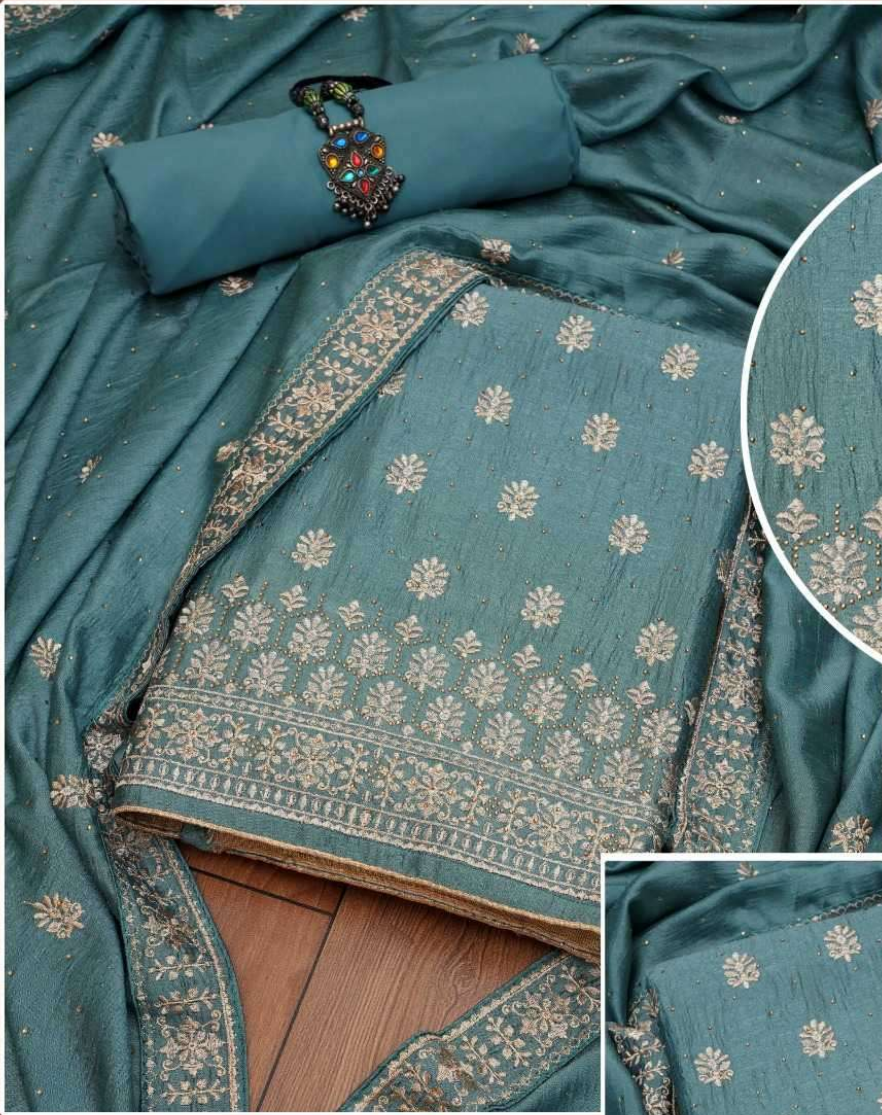

Sangini

PANCH
RATNA

TOP+INNER: PURE VICHITRA SILK WITH
SWAROVSKI DIAMOND WORK
DUPATTA: PURE VICHITRA SILK
SWAROVSKI DIAMOND WORK WITH
FOUR SIDE LACE WORK
BOTTOM: SANTOON