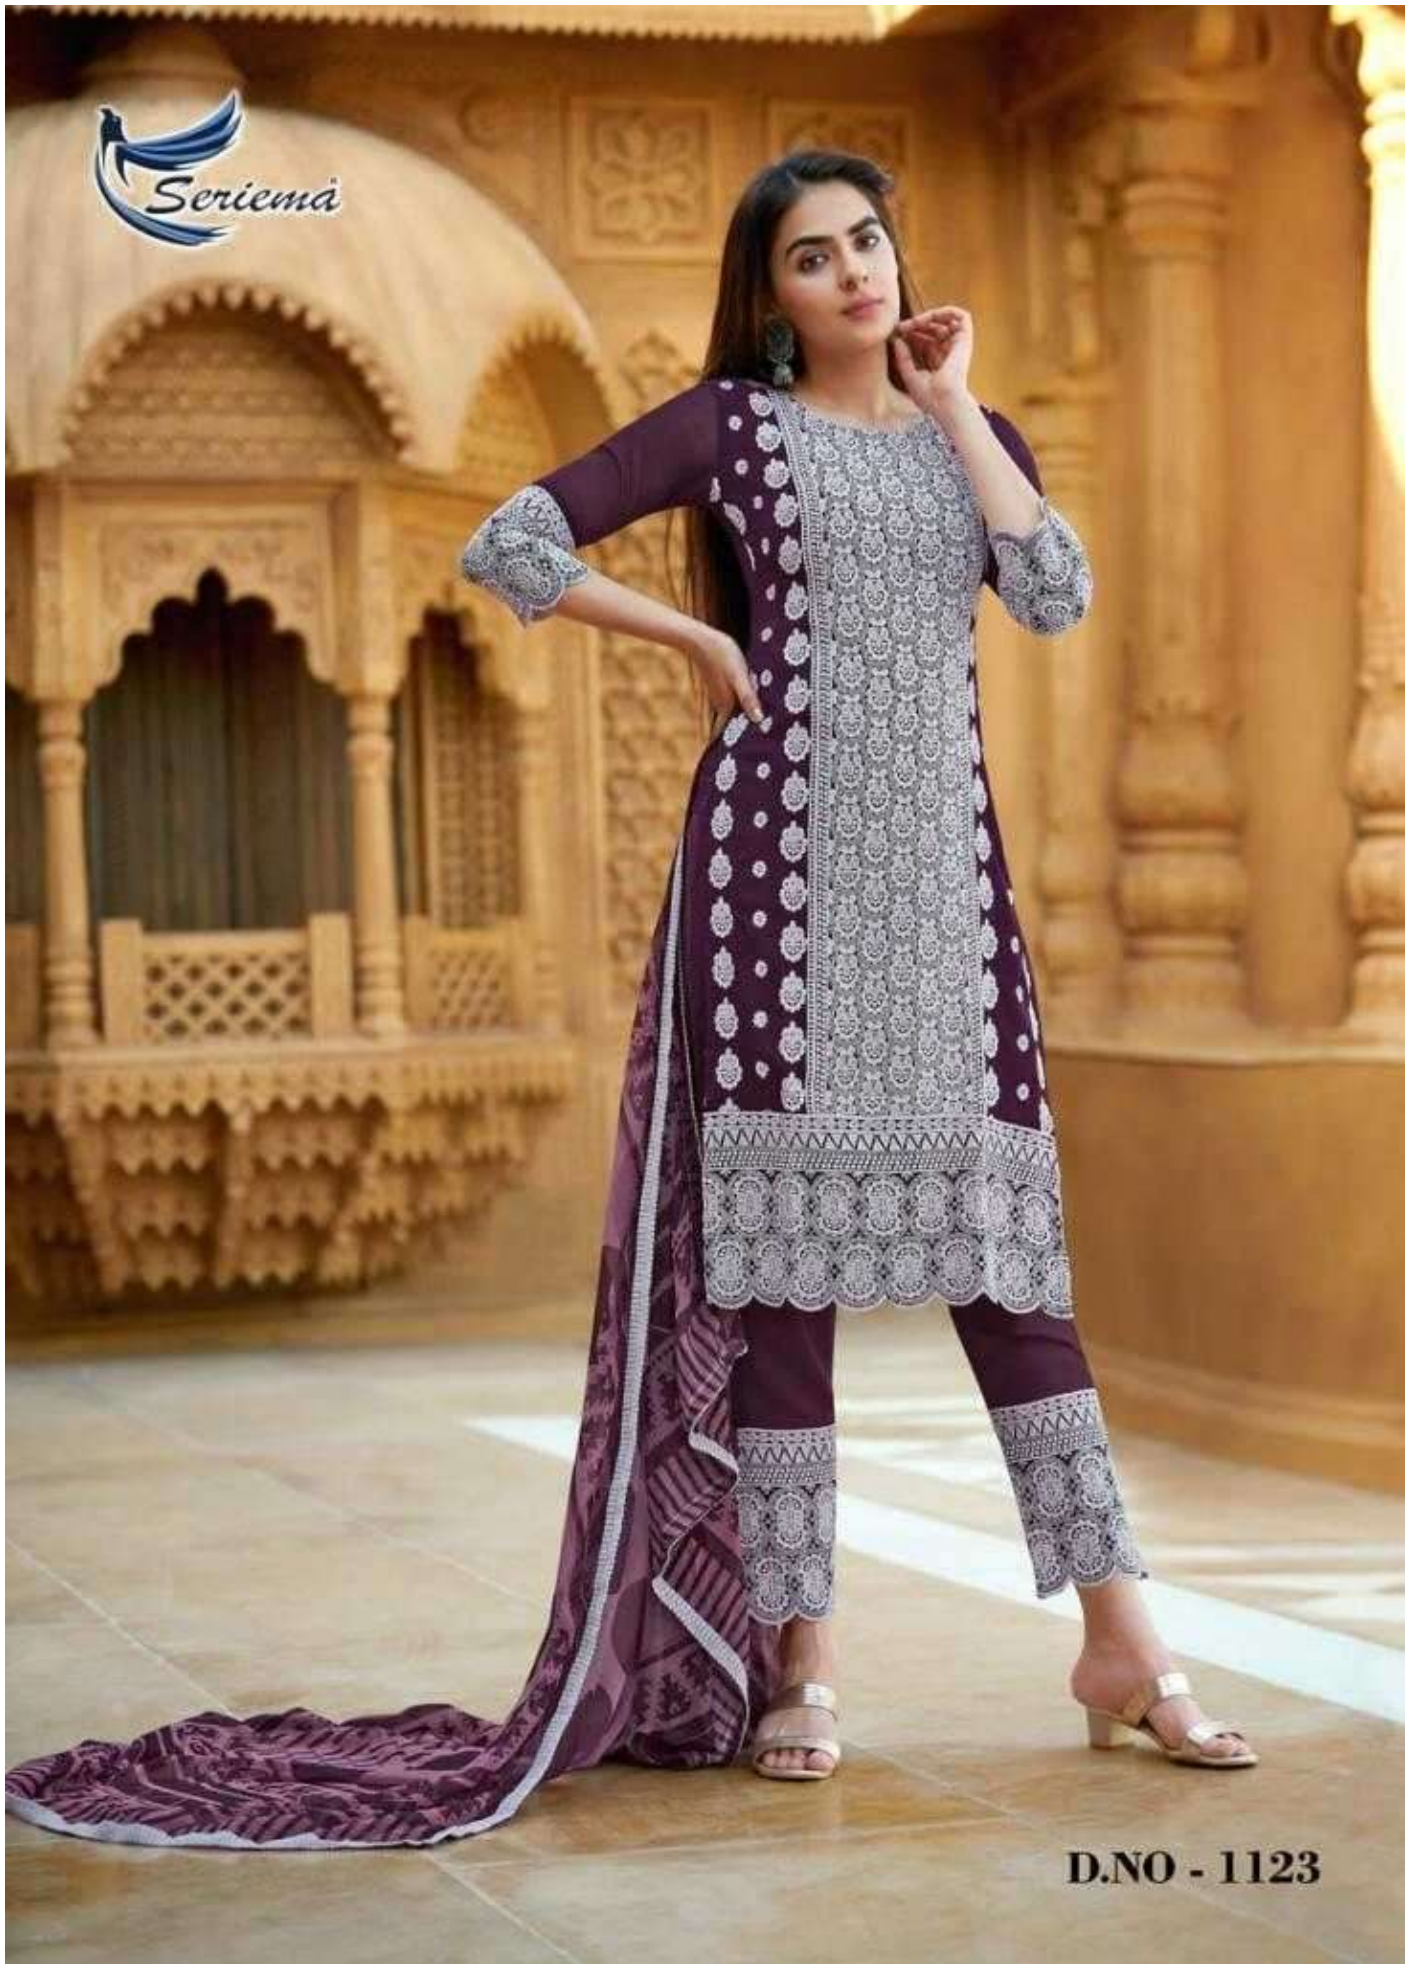

# KUMB DESTINY

*Seriemá*

 *Seriema*

**D.NO - 1122**

 *Seriema*

**D.NO - 1121**

*Seriena*

*Seriemã*

**D.NO - 1123**

The logo for 'Seriema' features a stylized blue bird or wing shape above the brand name 'Seriema' written in a cursive, blue font.

**D.NO - 1118**

**D.NO - 1120**

The logo for Seriema, featuring a stylized blue bird or wing icon above the brand name "Seriema" in a cursive font.