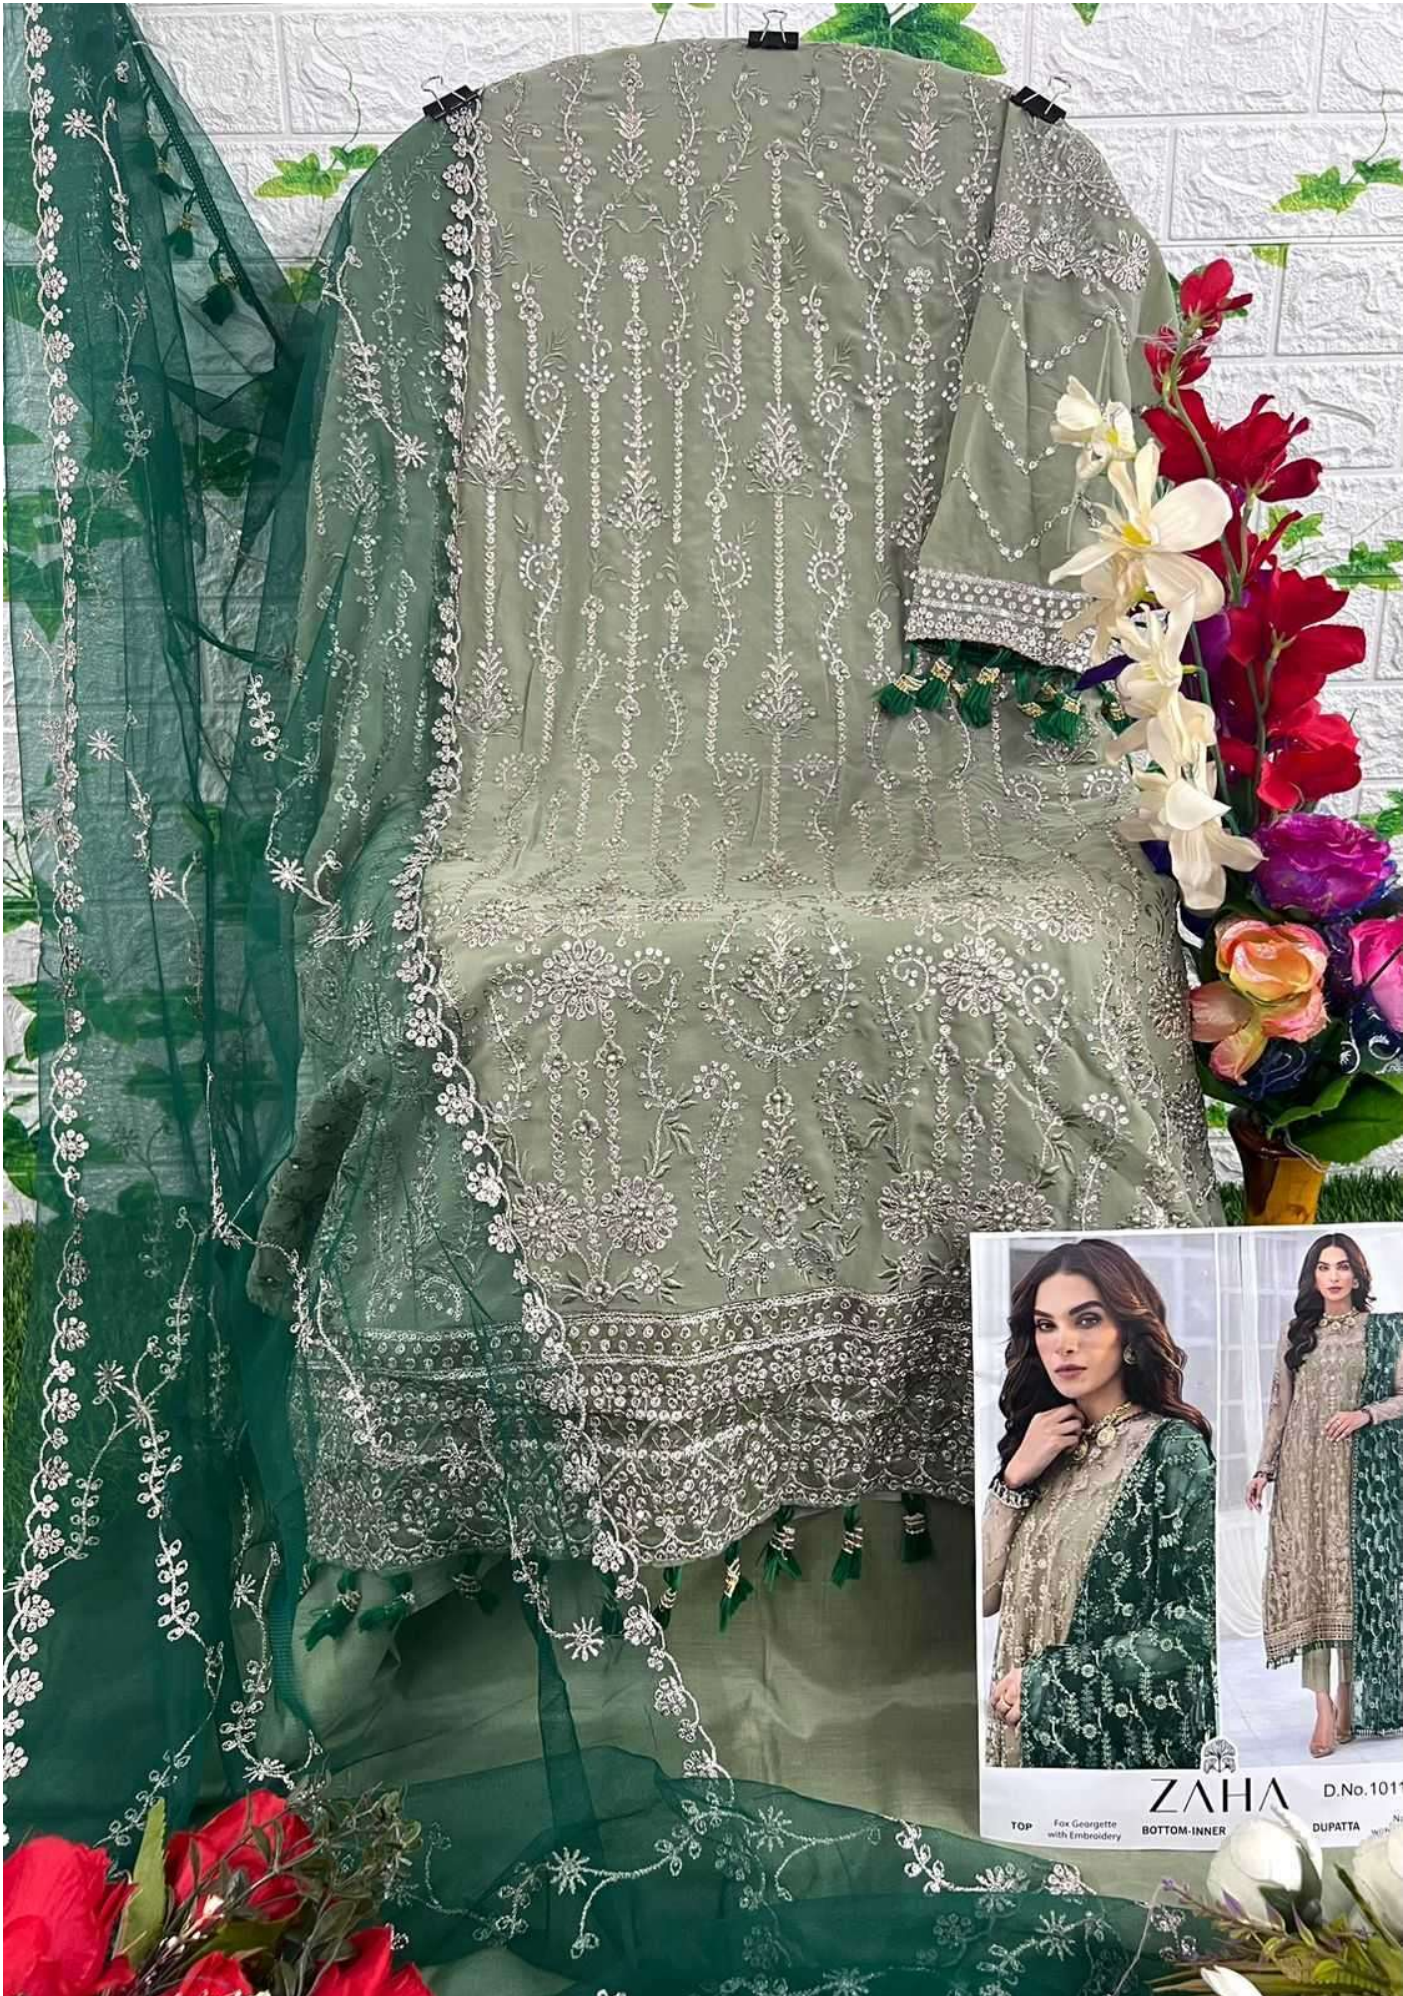

AAEESHA
VOL-2
10116 HITS COLOURS

TOP Fox Georgette
with Embroidery

ZAHA

BOTTOM-INNER Dull santoon

D.No.10116-B

DUPATTA Nazmin
with Embroidery

AAEESHA
VOL-2
10116 HITS COLOURS

TOP Fox Georgette
with Embroidery

ZAHA

BOTTOM-INNER Dull santoon

D.No.10116-B

DUPATTA Nazmin
with Embroidery

ZAHA D.No.10116
TOP: BUTTERFLY NET WITH HEAVY EMBROIDERY
BOTTOM: INNER DULL SATEEN
DUPATTA: Butterfly Net with Heavy Embroidery

ZAHA D.No. 1011

TOP Fox Georgette with Embroidery BOTTOM-INNER DUPATTA

ZAHA D.No. 10116-B

CUSTOM-INNER

AAEESHA
VOL-2

ZAHA

D.No.10116

TOP Fox Georgette
with Embroidery

BOTTOM-INNER Dull santoon

VOL-2

10116 HITS COLOURS

ZAHA

TOP

Faux Georgette
with Embroidery

BOTTOM-INNER

Dull santoon

DUPATTA