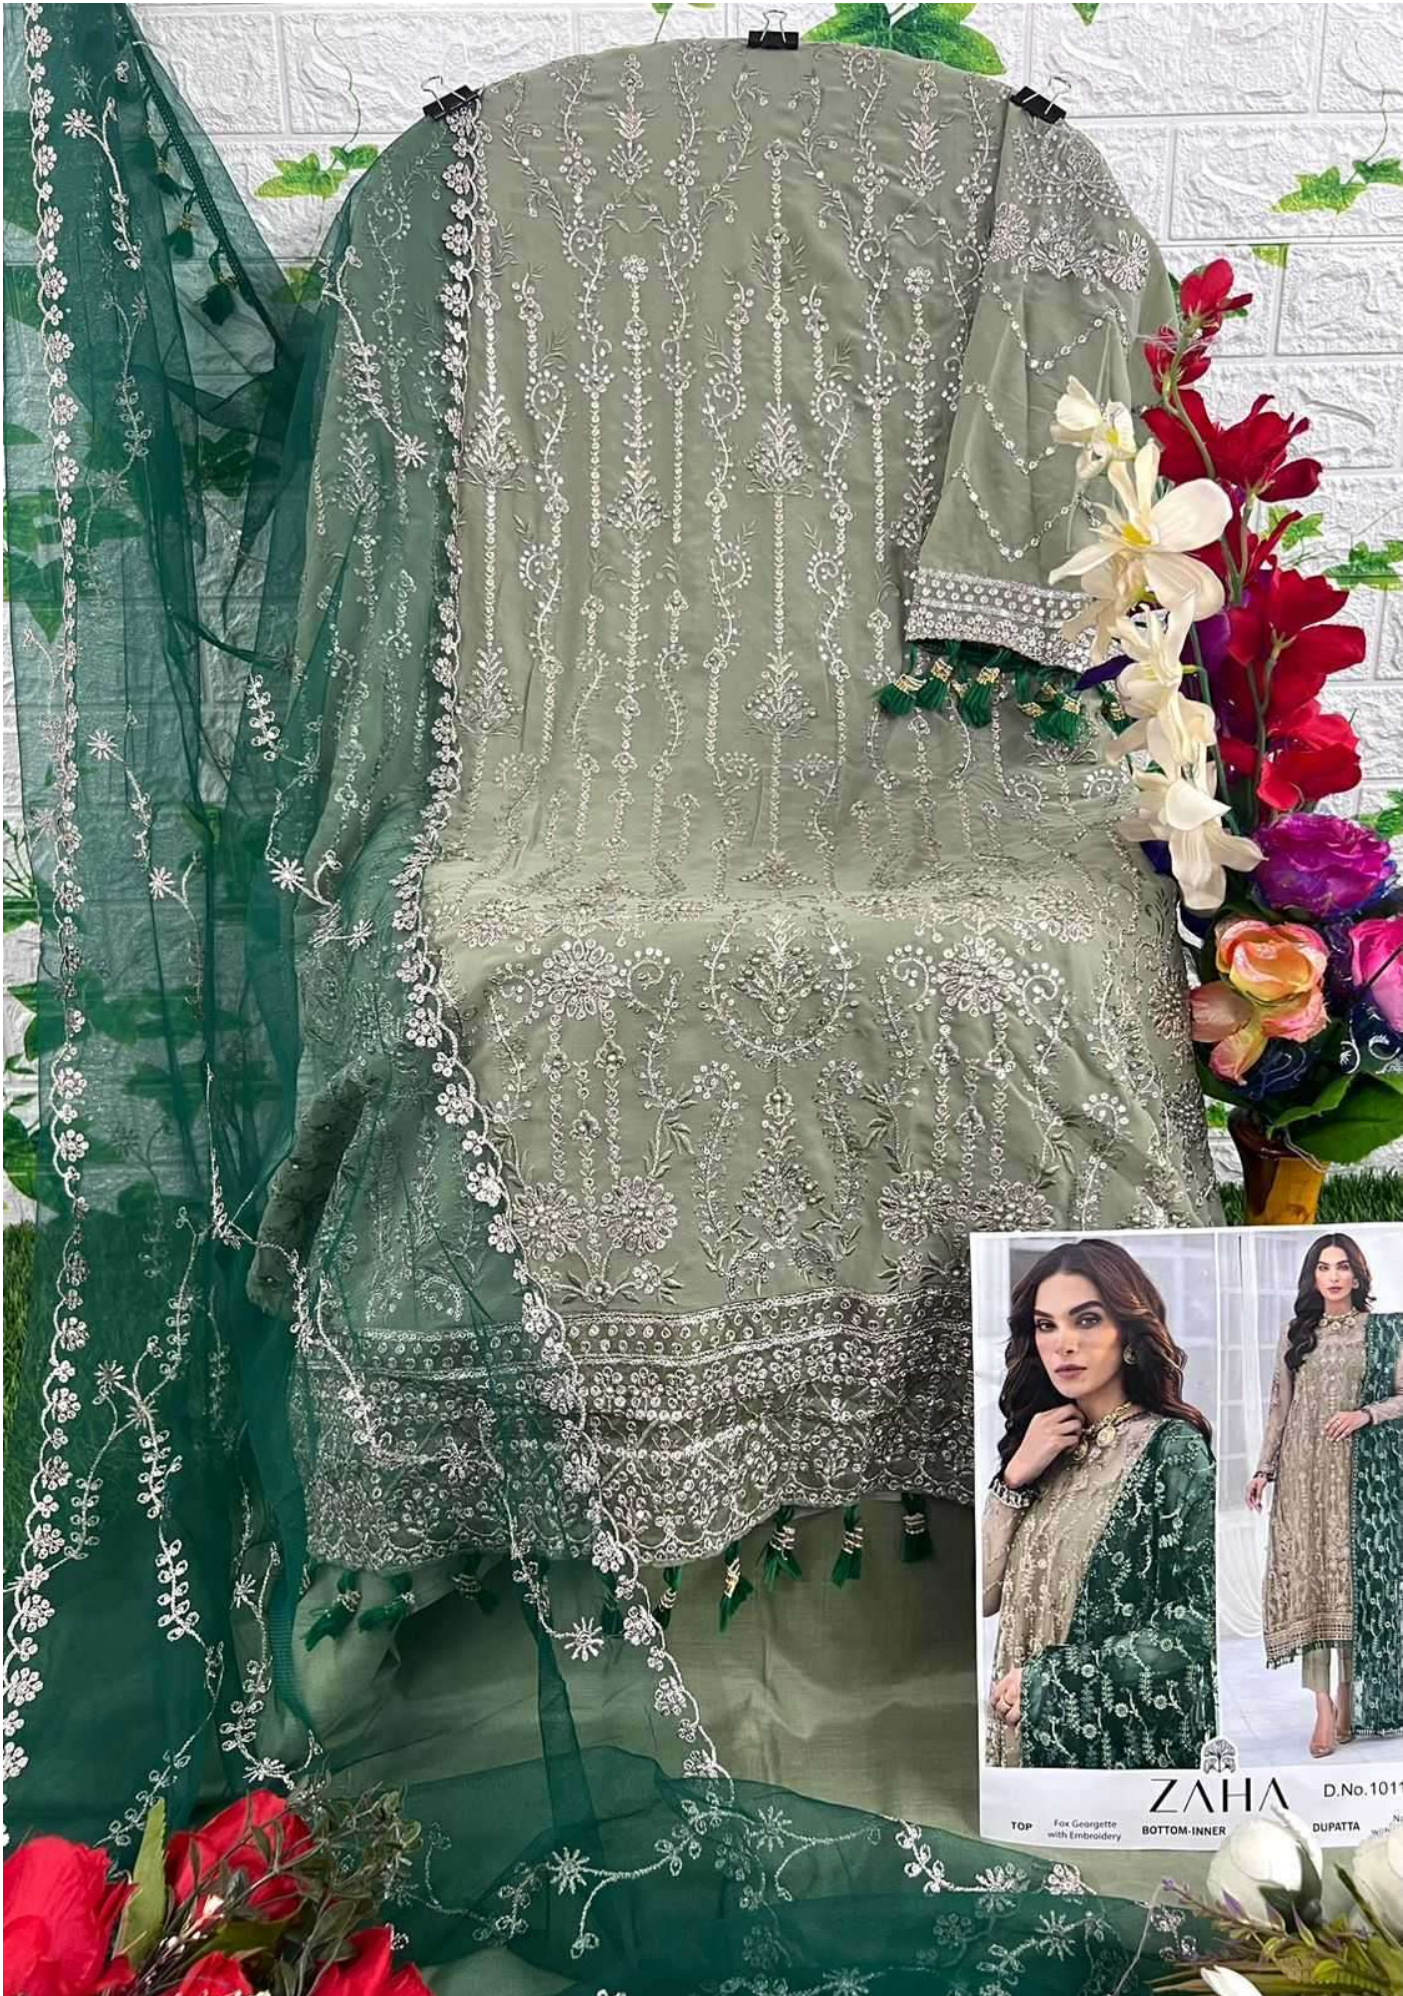

AAEESHA  
VOL-2  
10116 HITS COLOURS

TOP

Fox Georgette  
with Embroidery

ZAHA

BOTTOM-INNER

Dull santoon

D.No.10116-B

DUPATTA

Nazmin  
with Embroidery

AAEESHA  
VOL-2  
10116 HITS COLOURS

**TOP** Fox Georgette  
with Embroidery

ZAHA

**BOTTOM-INNER** Dull santoon

D.No.10116-B

**DUPATTA** Nazmin  
with Embroidery

**ZAHA** D.No.10116  
TOP, BOTTOM, INNER, Duffi, Outer, DUPATTA Butterfly Net with Heavy Embroidery

Fox Georgette  
with Embroidery

BOTTOM-INNER

Dull santoon

DUPATTA

Butterfly Net with  
Heavy Embroidery

**AAEESHA**  
VOL-2  
10116 HITS COLOURS

**ZAHA**

**D.No.10116-A**

**TOP** Fox Georgette  
with Embroidery

**BOTTOM-INNER** Dull santoon

**DUPATTA** Nazmin  
with Embroidery