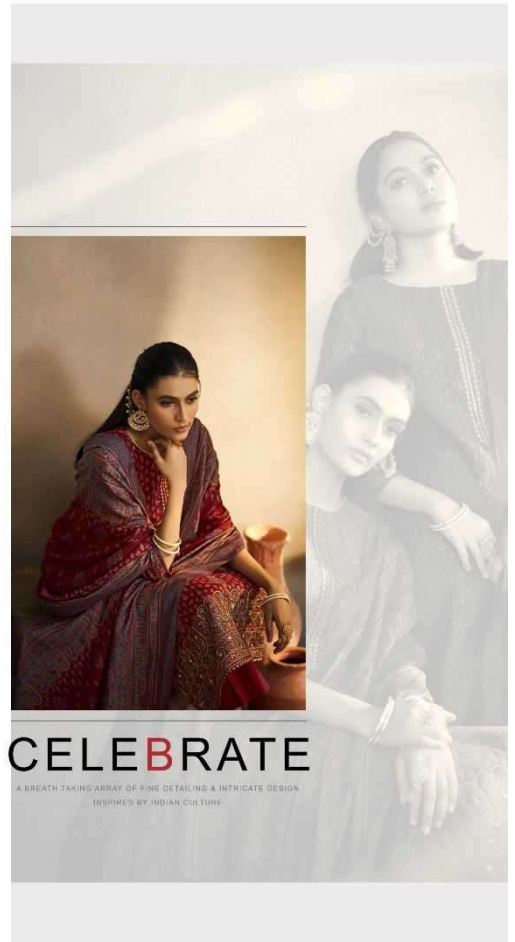

NF
NISHANT
FASHION

Shubha

NF
NISHANT
FASHION

Shubha

MAJESTIC

IMMERSE YOURSELF IN UNEXPECTED, BRIGHT COLORS & TEXTURES.

62003

ETERNITY