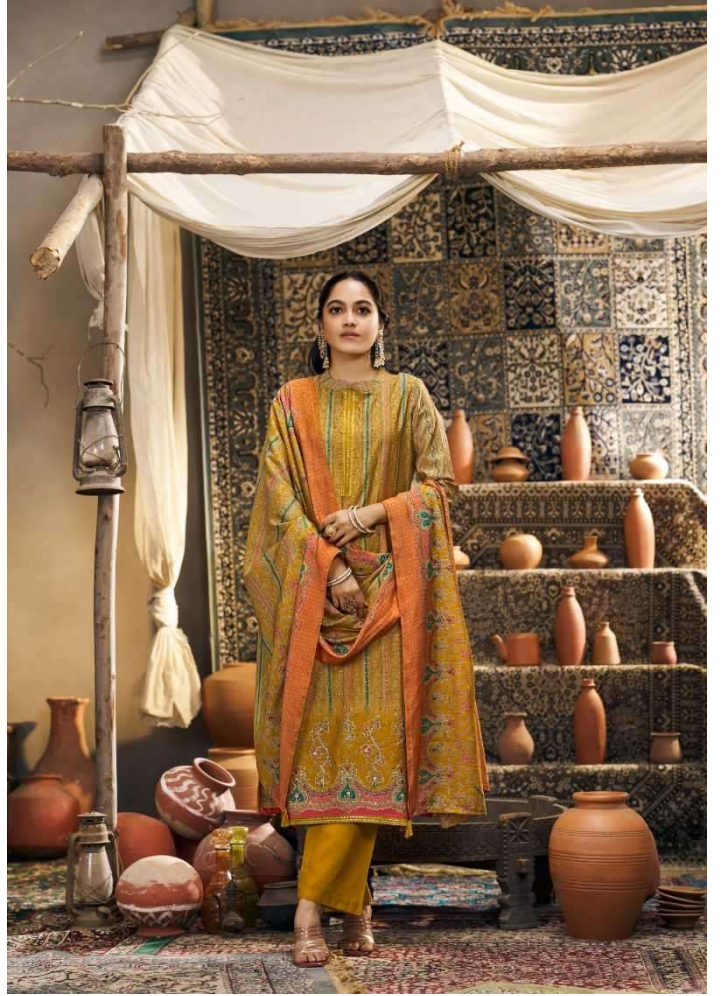

NF
NISHANT
FASHION

Shubha

NF
NISHANT
FASHION

Shubha

MAJESTIC

IMMERSE YOURSELF IN UNEXPECTED, BRIGHT COLORS & TEXTURES.

62003

ETERNITY

THE GLAMOUR IS SOMETHING WHICH WILL FULFILL ALL THE REQUIREMENT FOR GLOSSY & TRENDY LOOK

62007

FASHION SHOULD

FASHION SHOULD BE A FORM OF ESCAPISM AND NOT A FORM OF IMPRISONMENT

62001

ROMANCE

THIS SEASON, YOUR LOOK GETS BETTER DEFINITION WITH JUST A LITTLE ATTENTION TO DETAIL.