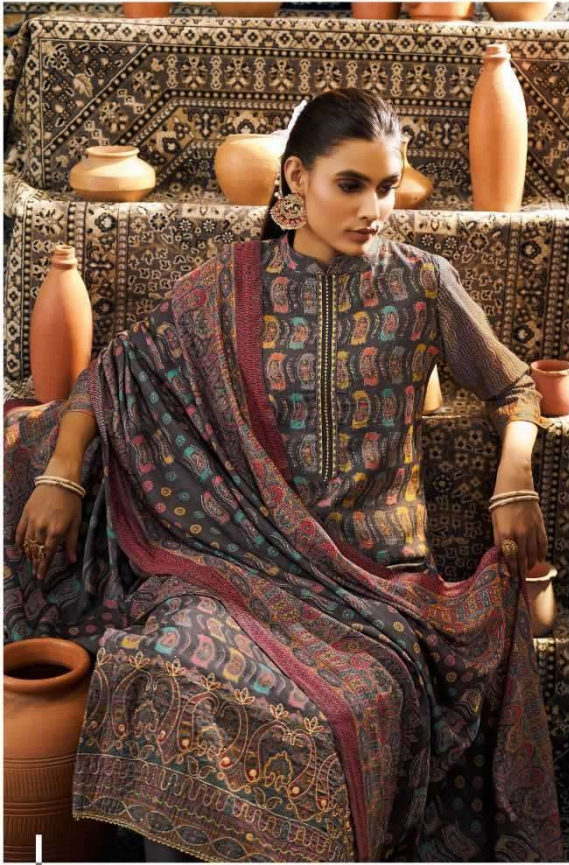

ROMANCE

62008