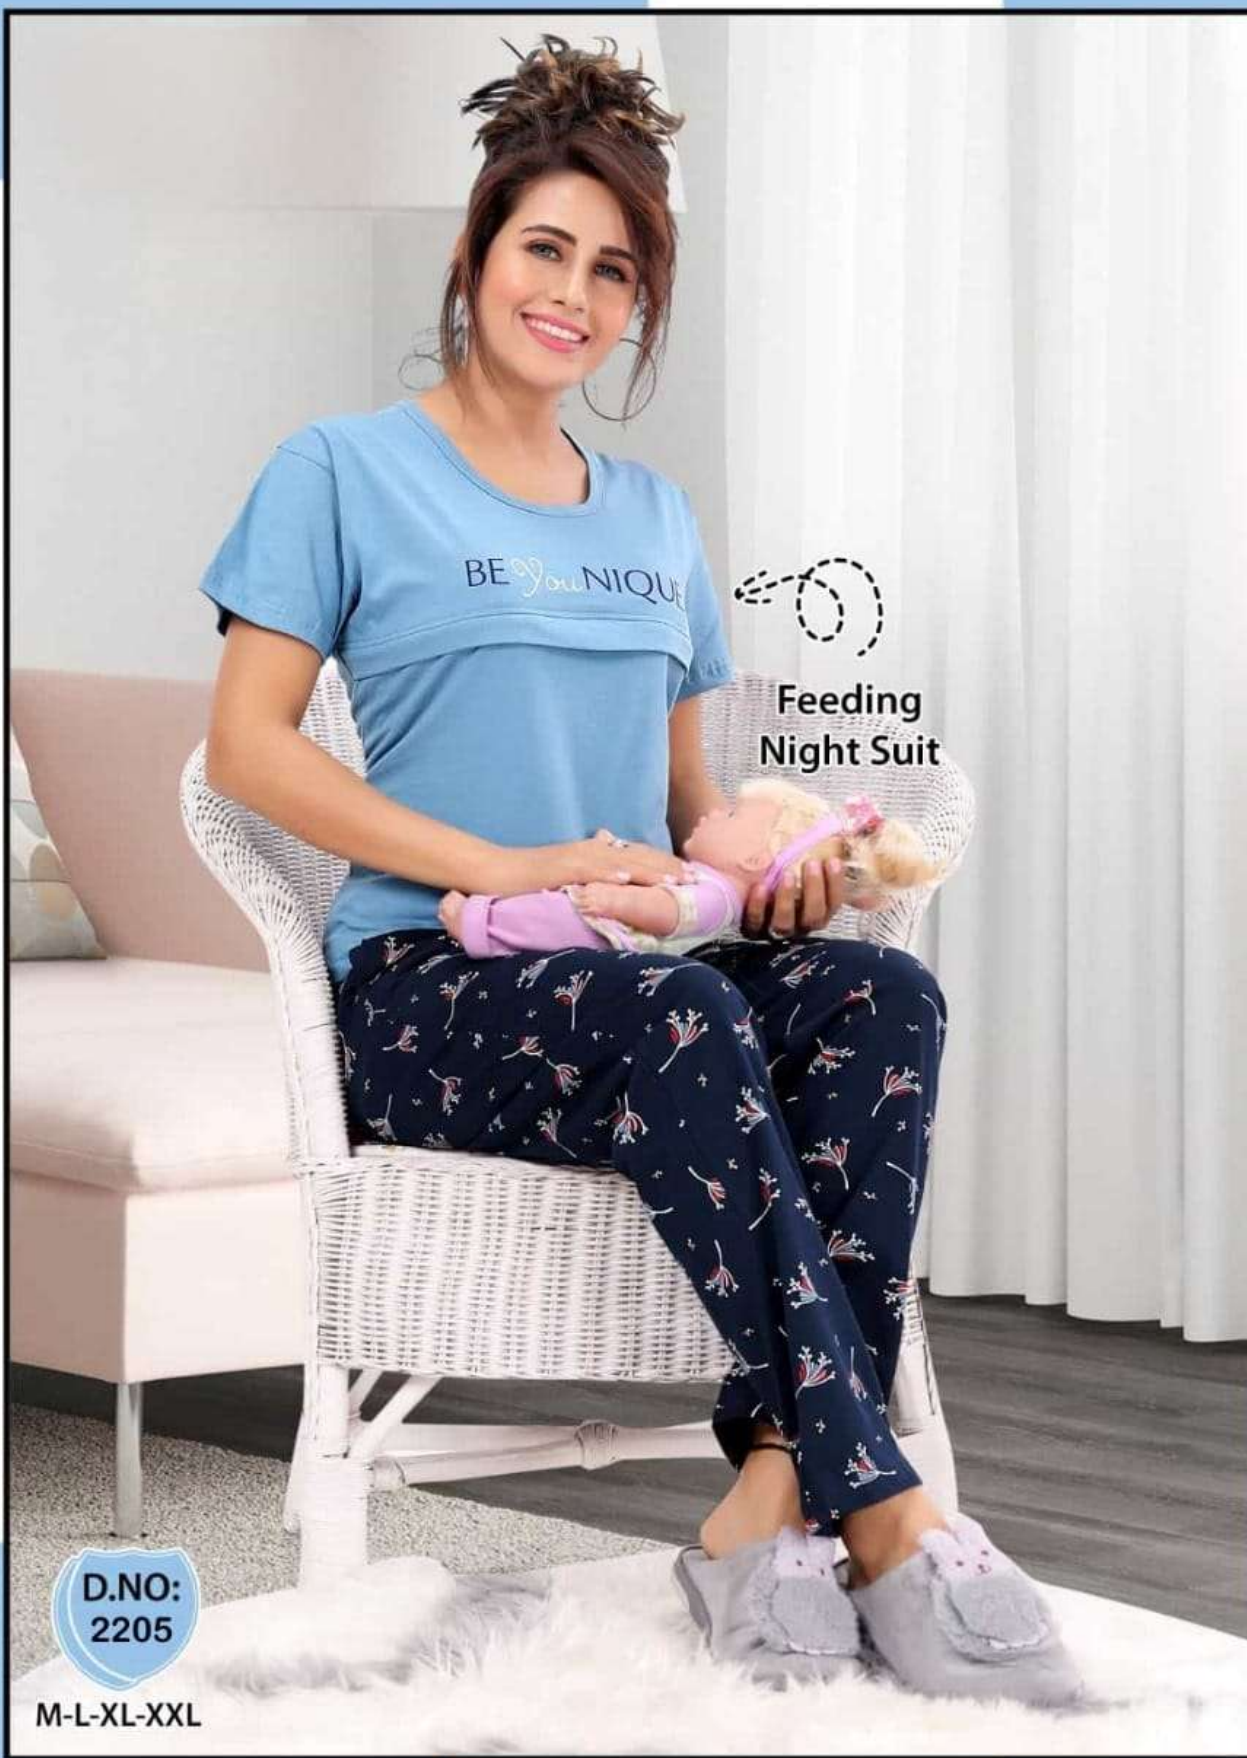

Feeding
Night Suit

D.NO:
2201

M-L-XL-XXL

"THE SIMPLE THINGS TO BETTER SLEEP"

.....
Premium Lounge Wear
.....

Feeding
Night Suit

D.NO:
2206

M-L-XL-XXL

"THE SIMPLE THINGS TO BETTER SLEEP"

Premium Lounge Wear

Feeding
Night Suit

D.NO:
2202

M-L-XL-XXL

"THE SIMPLE THINGS TO BETTER SLEEP"

Premium Lounge Wear

Feeding Night Suit

D.NO:
2205

M-L-XL-XXL

"THE SIMPLE THINGS TO BETTER SLEEP"