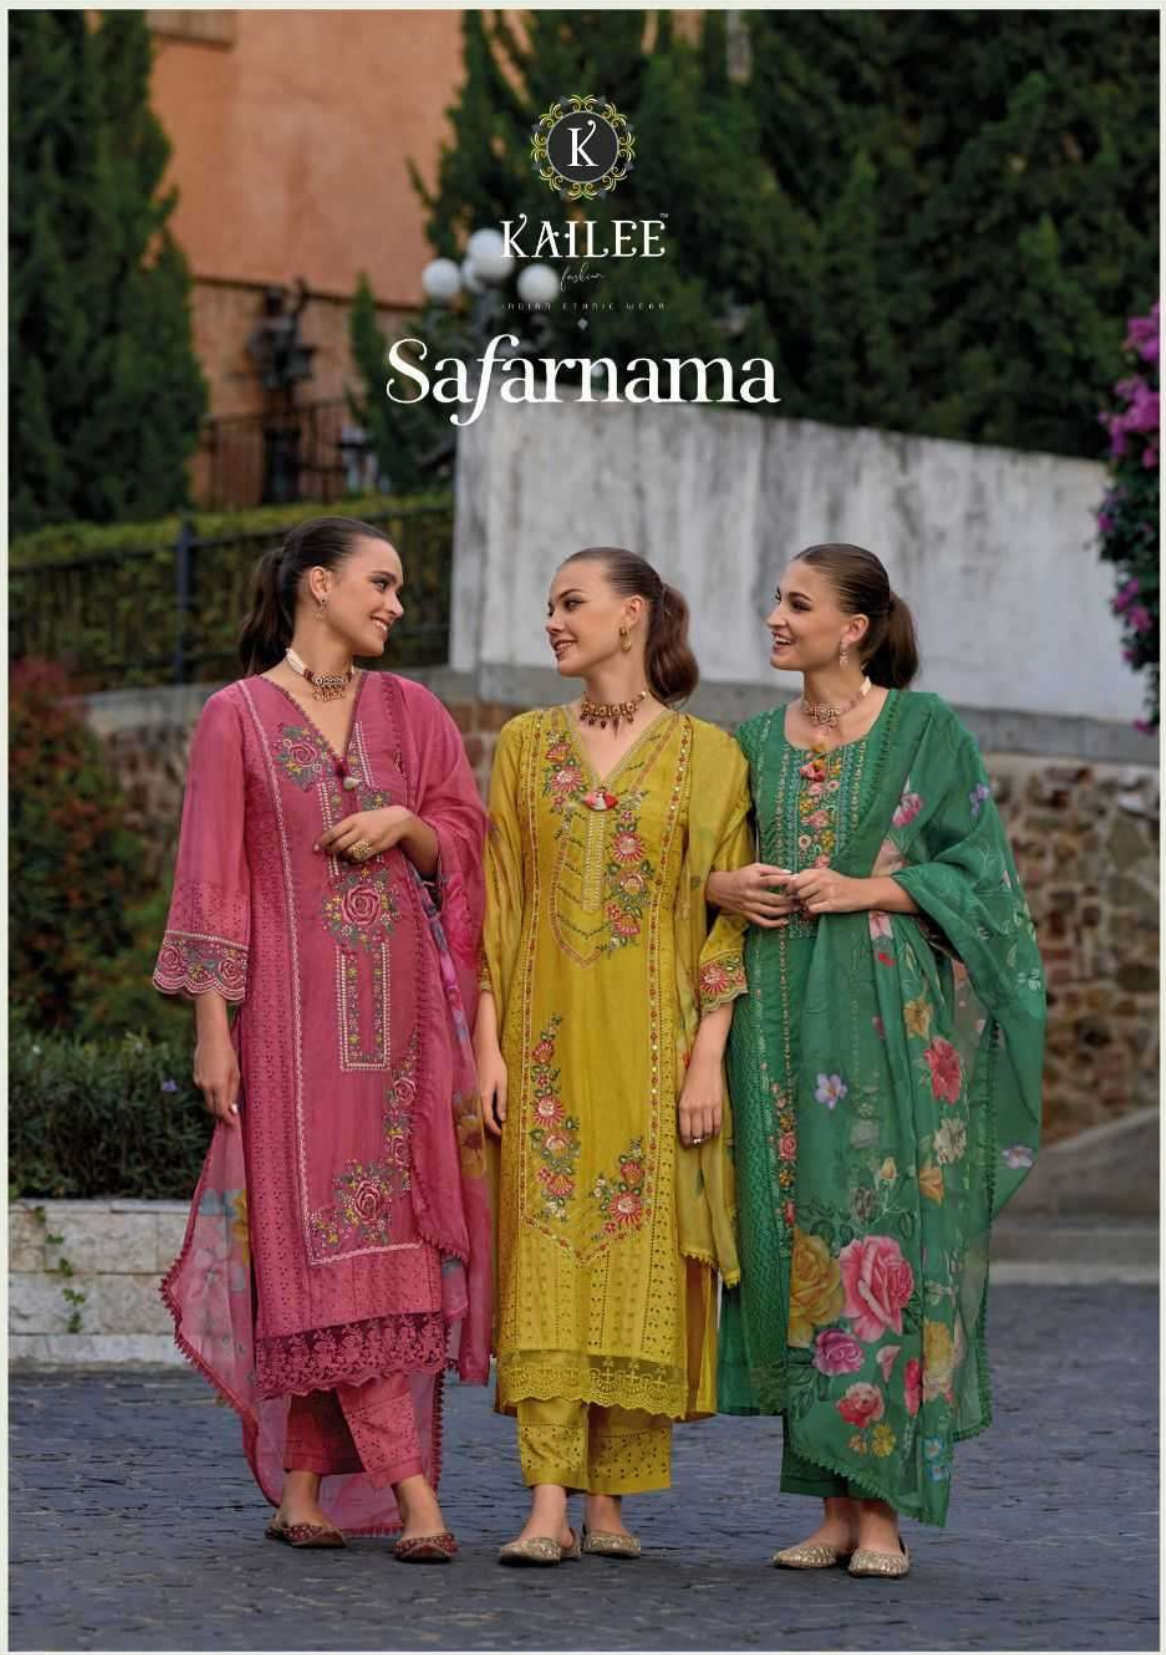

KAILEE™

fashion
MODERN ETHNIC WEAR

Safarnama