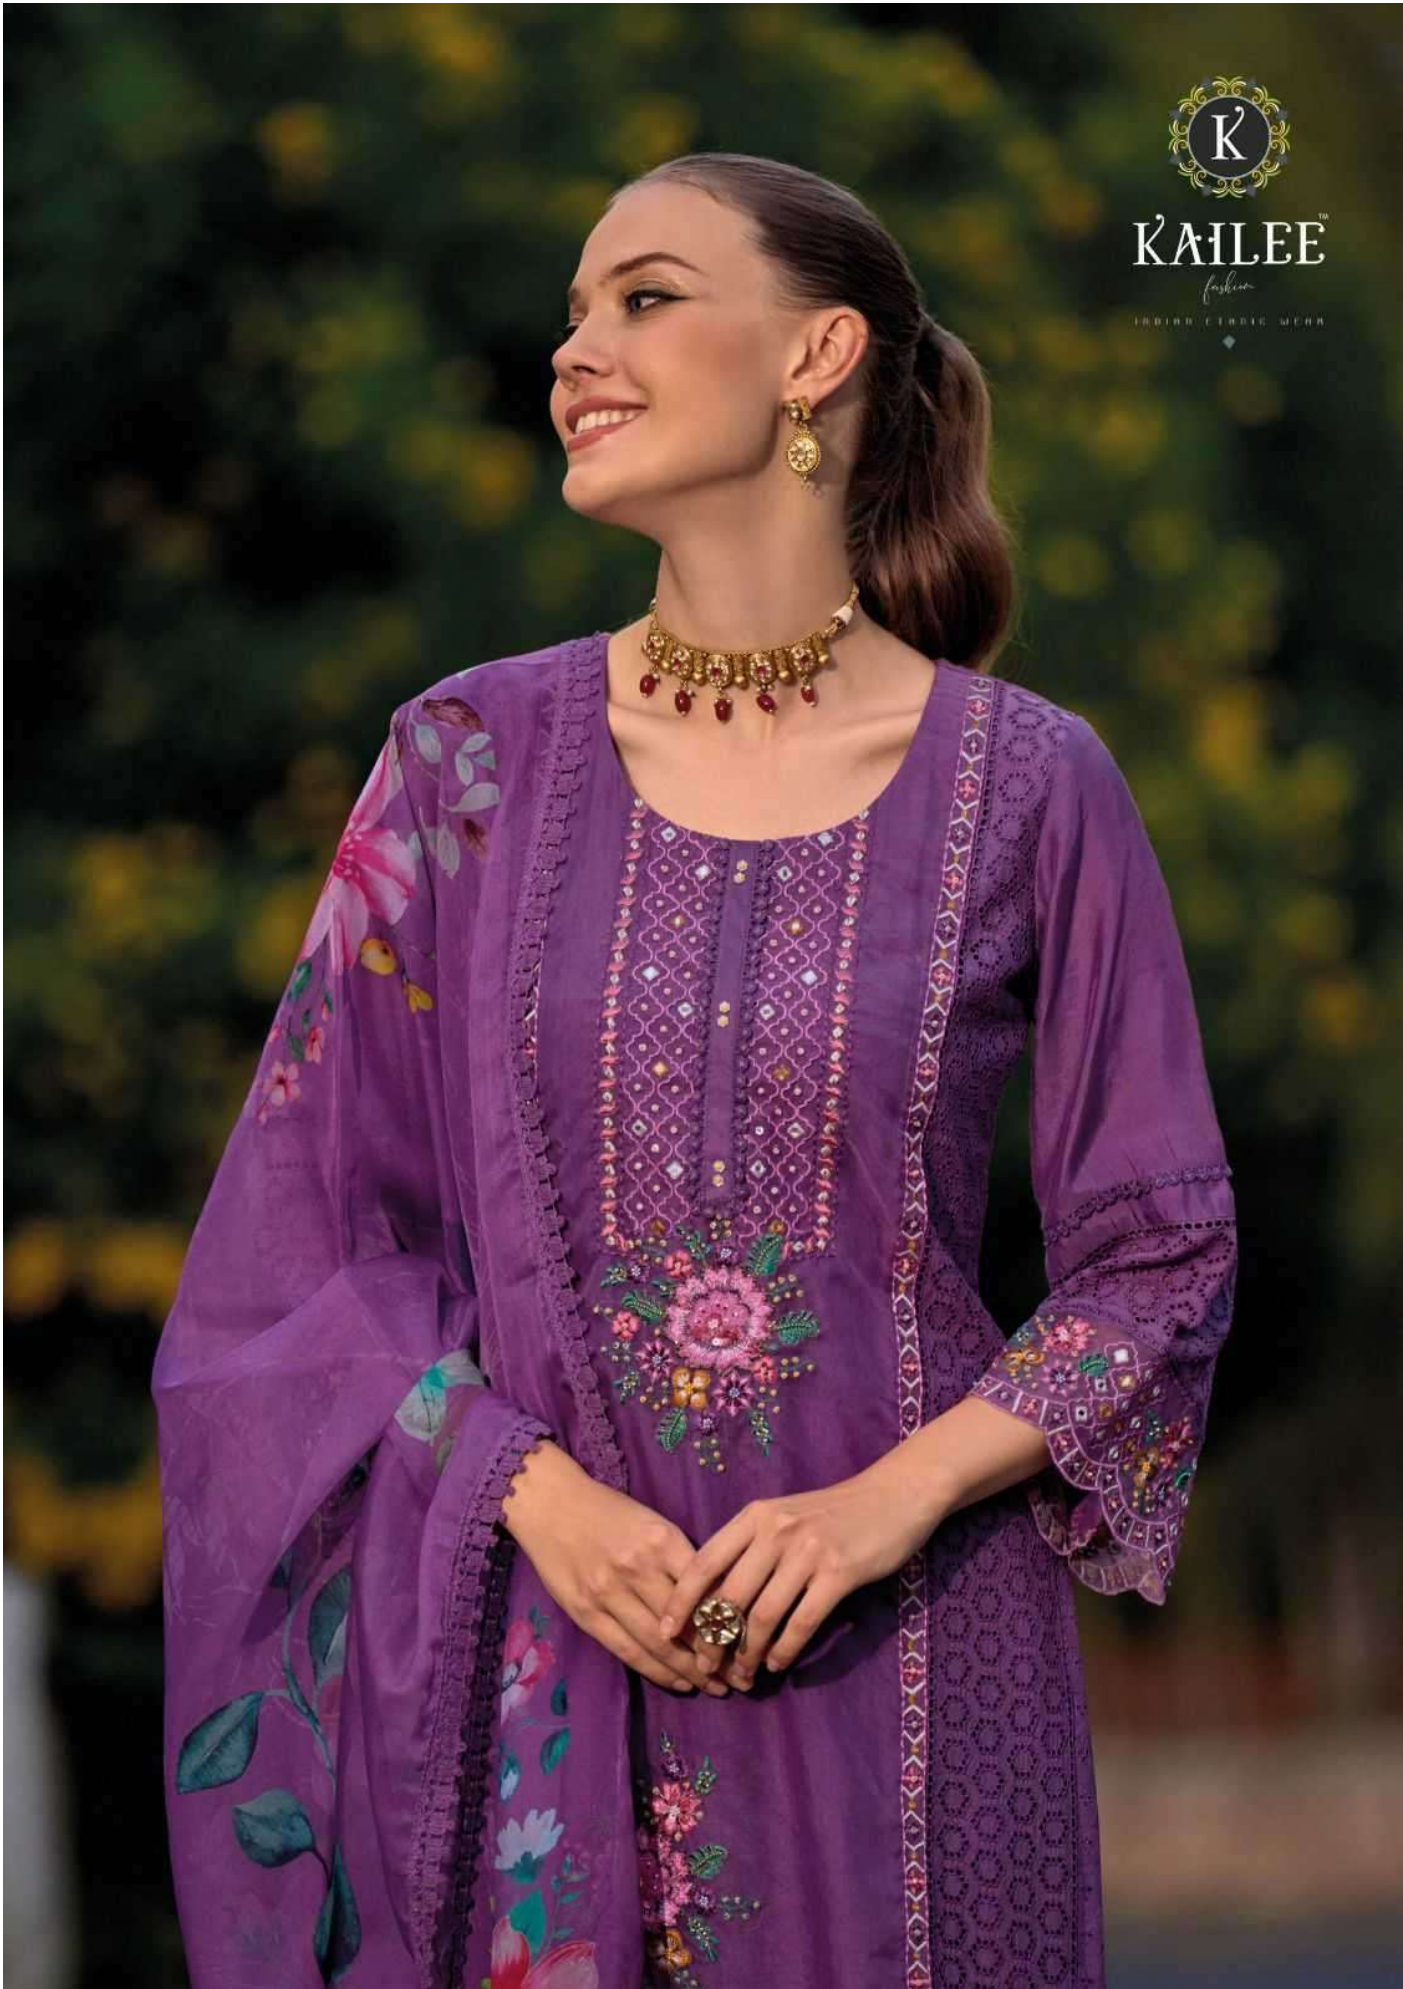

KAILEE™

fashion

INDIAN CLASSIC WEAR