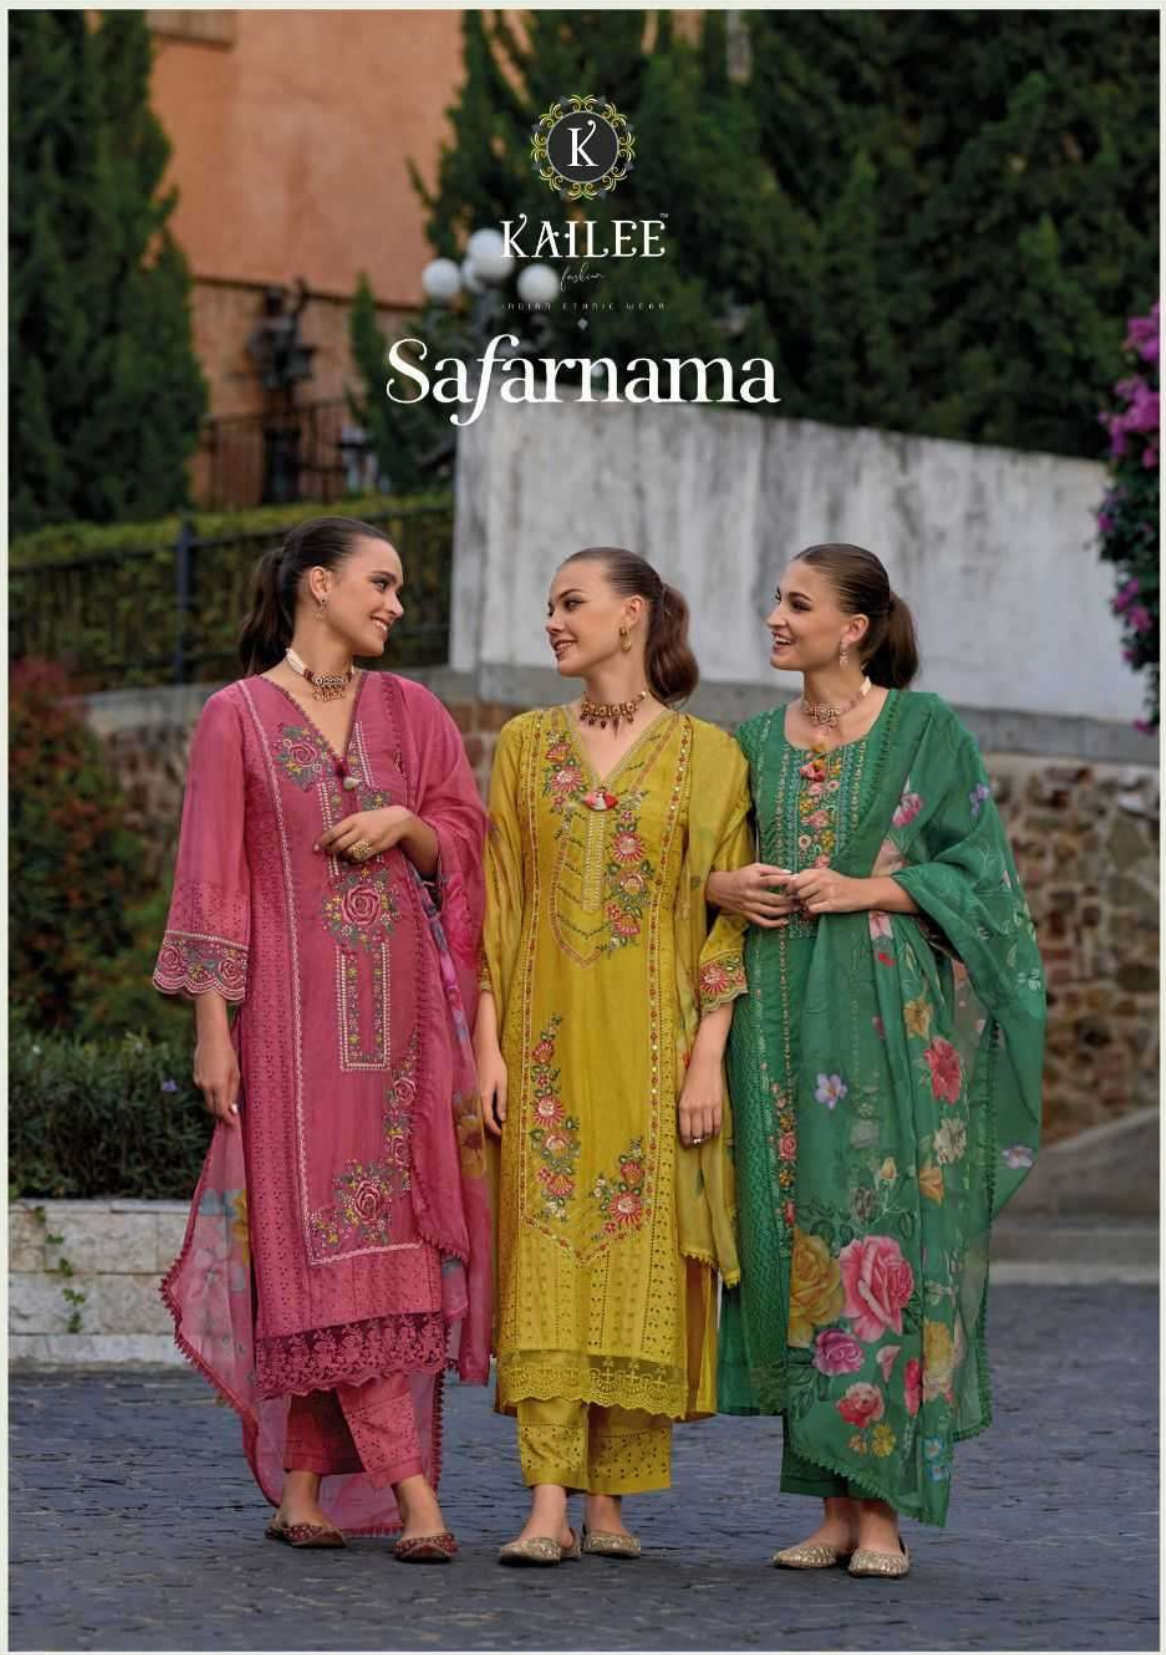

KAILEE™

fashion
MODERN ETHNIC WEAR

Safarnama

KAILEE™

fashion

INDIAN ETHNIC WEAR

42453

42451

THE EYE CATCHING

*EARTHY TONED & NATURAL FABRICS FOR
SOFT CLASSIC LOOK TO YOUR BEAUTY*

42455

STYLISH ELEGANCE

THIS FESTIVE SEASON MAKE EVERYDAY FASHIONABLE
WITH GREAT RANGE FROM THE EXSLUSIVE WLLECTION

42451

42452

42453

42454

42455

42456

K'ALEE™
fashion

INDIAN ETHNIC WEAR

42452