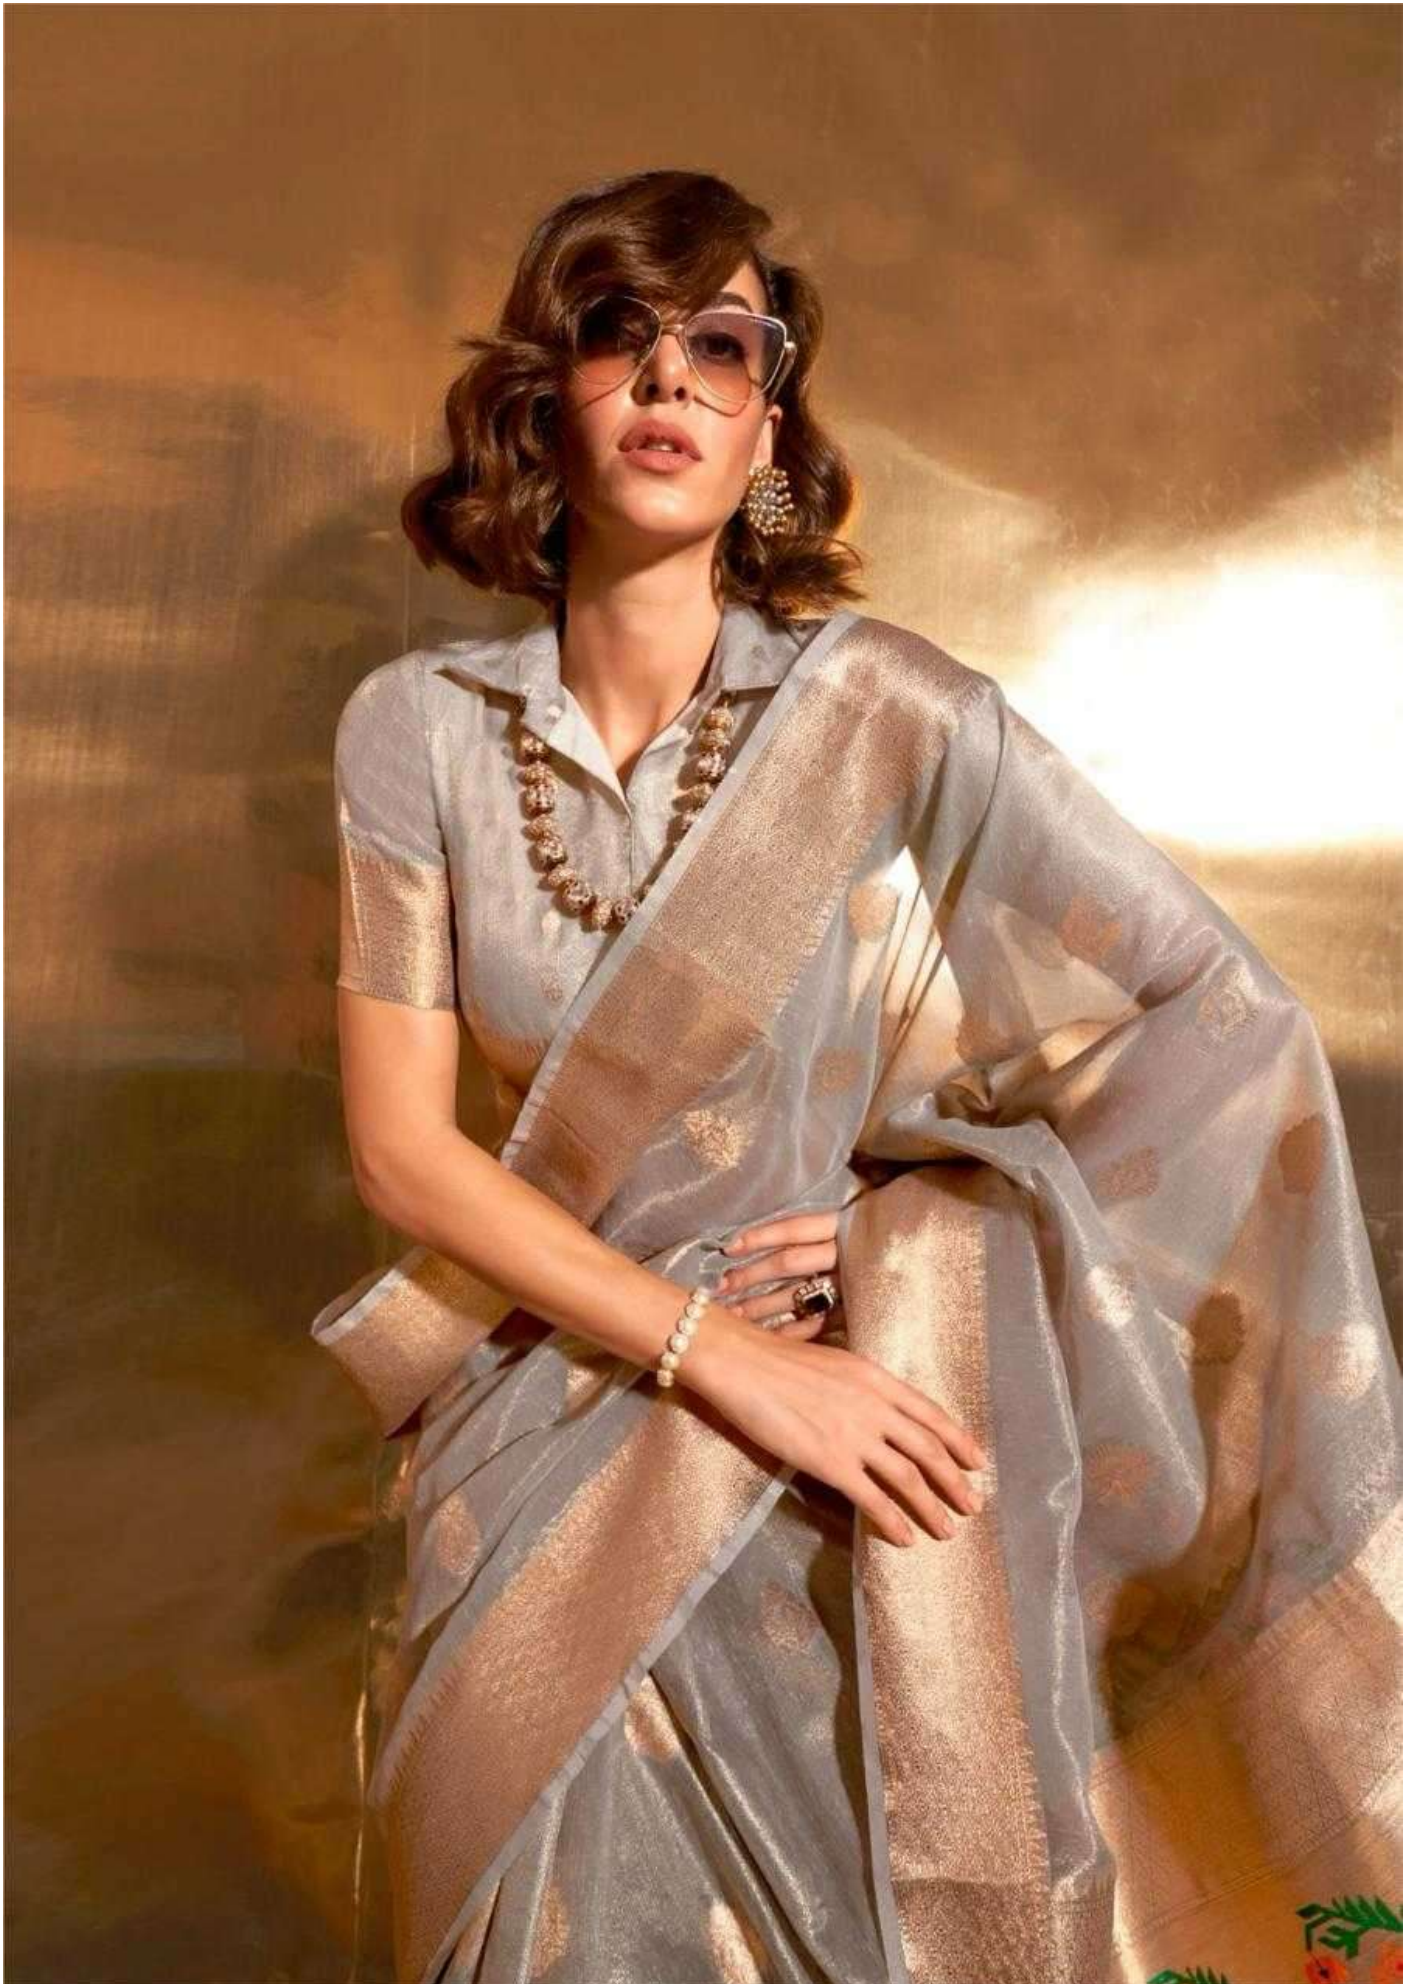

**KORRA  
TISSUE**  
PAITHANIZARI TISSUE

370003

**RAJTEX**  
*Collection*

Pure silk | Lehenga | 36 sizes