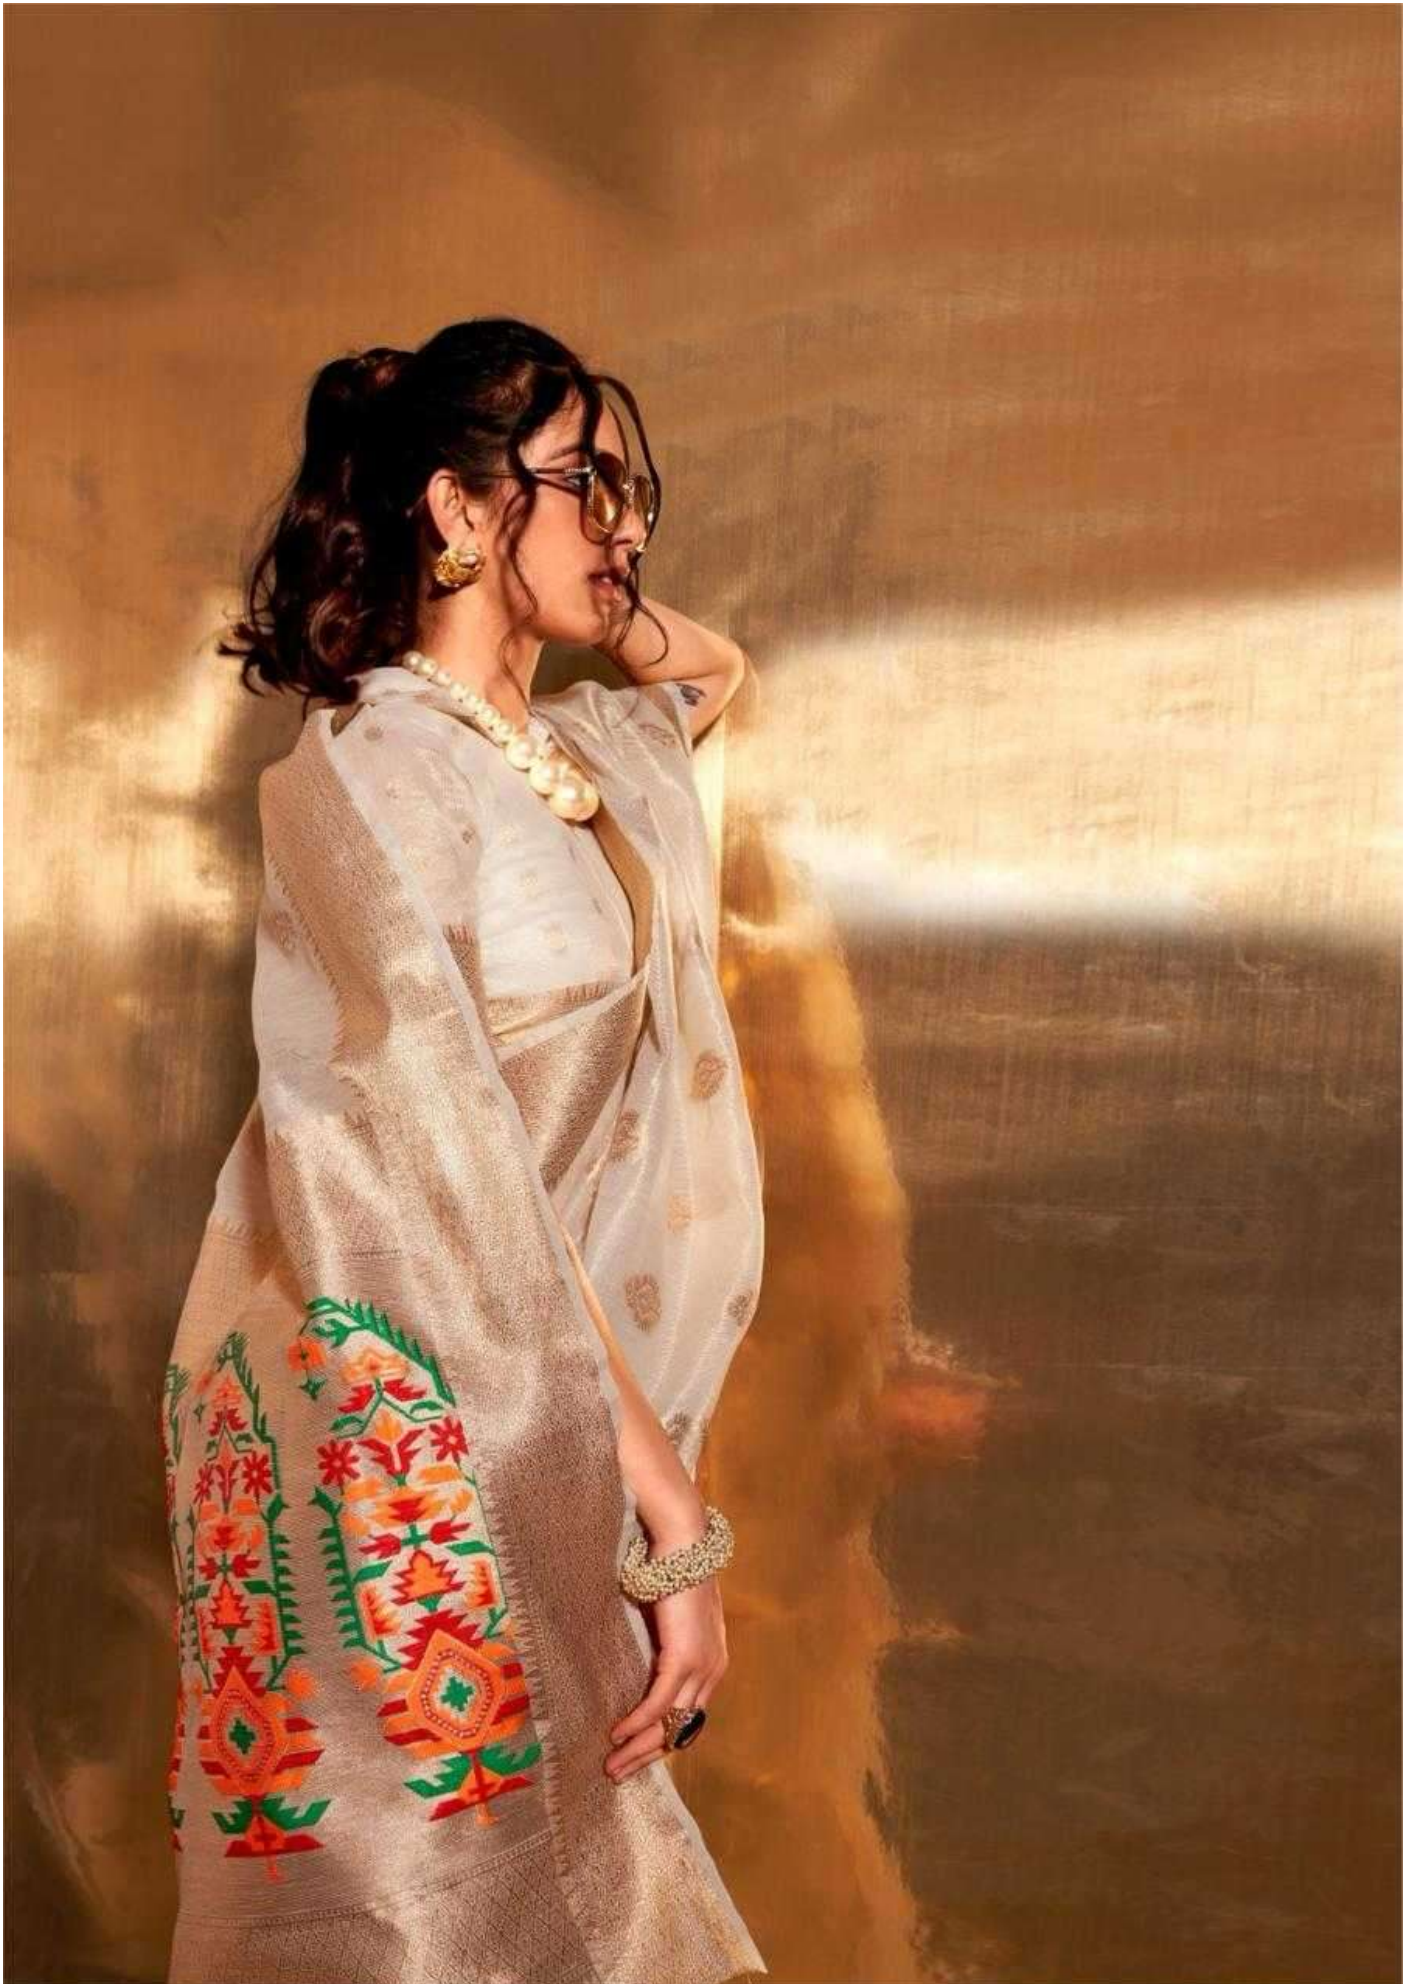

**KORRA  
TISSUE**  
PAITHANIZARI TISSUE

370003

**RAJTEX**  
*Collection*

Pure silk | Lehenga | 36 sizes