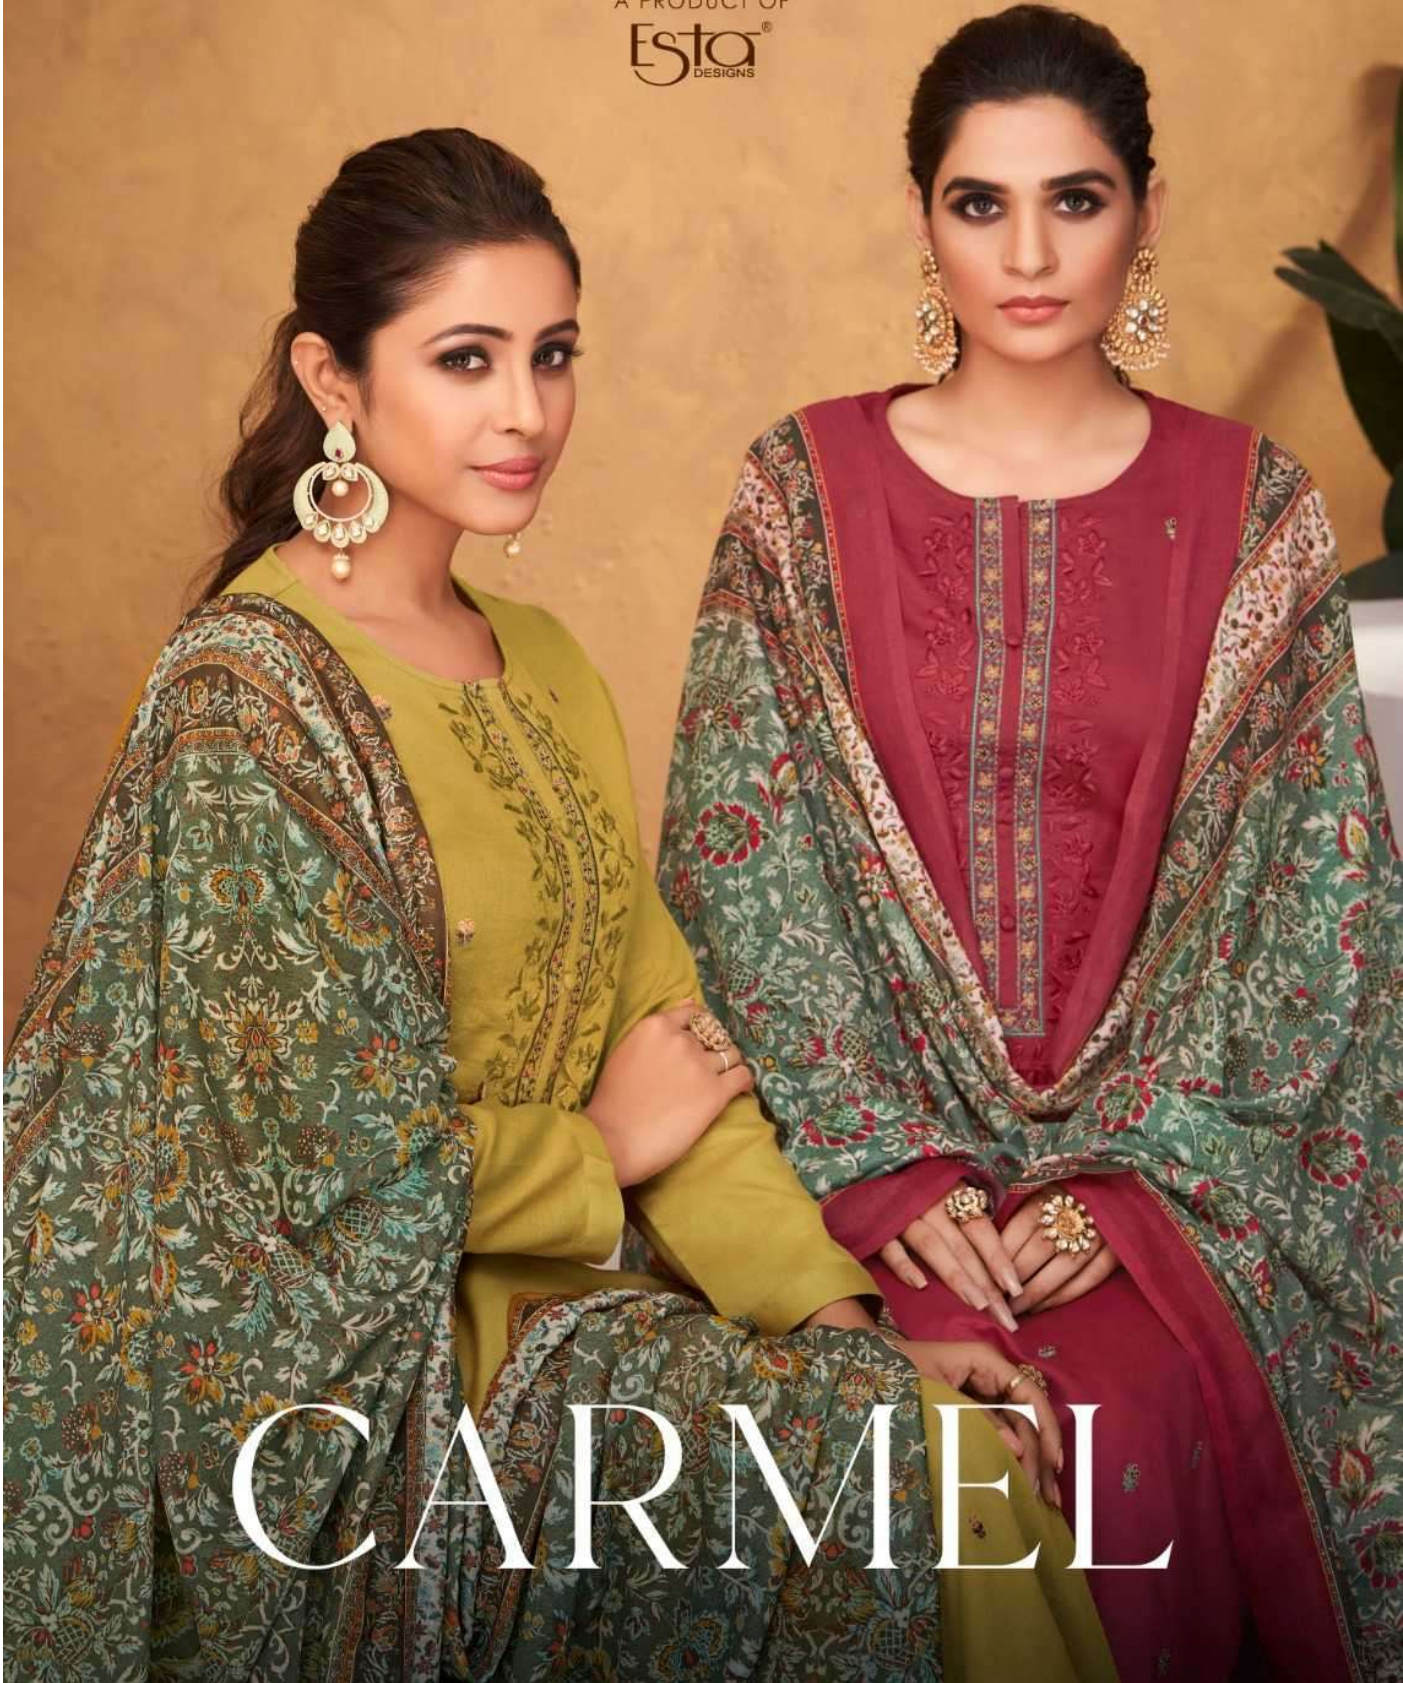

ای سائرہ

Esaira®

A PRODUCT OF

Esta®
DESIGNS

CARMEL