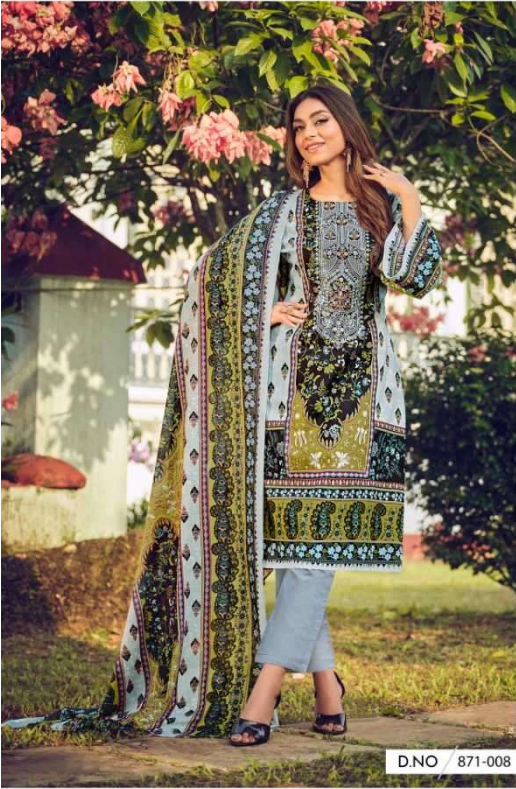

Belliza®
Designer Studio

D.NO / 871-008