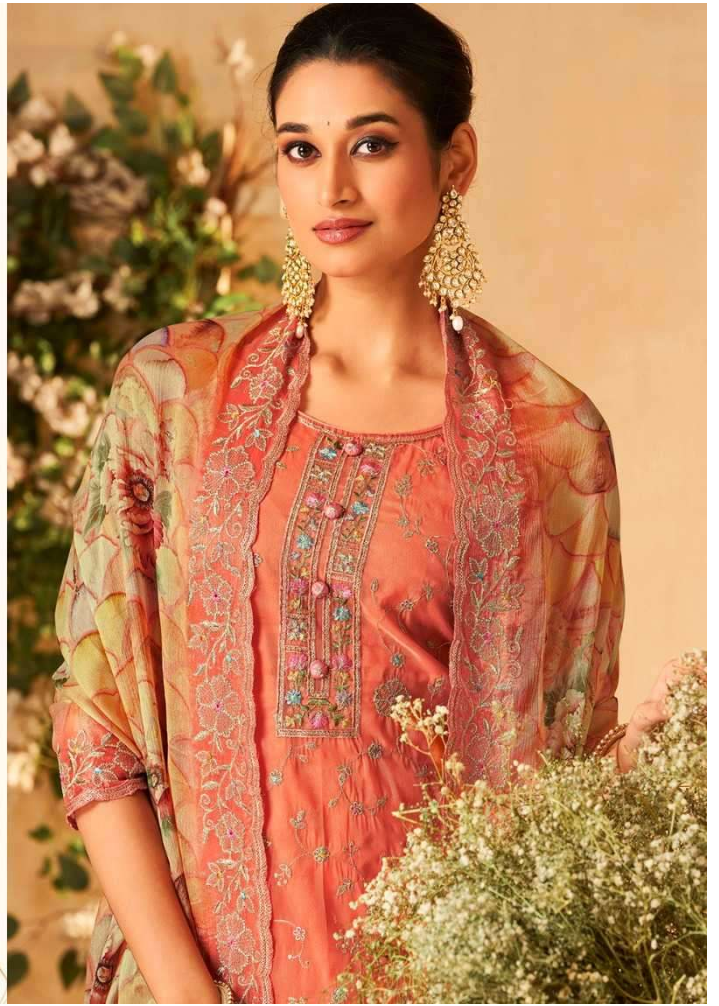

"Pleasing Appearance"

Shree Shalika
FASHION

when you are such pleasing appearance wherever you go
ambience become royal itself.

"Royal Ambience"

*"You are what you wear and what you appear so choose
your presenting outfits wisely."
[Code - 1003]*

Kaya

Shree Shalika
FASHION

{Code -1001}

{Code -1002}

{Code -1003}

{Code -1004}

{Code -1005}

{Code -1006}

Amaze yourself with a sophisticated and elegant avatar
with this gorgeously designed collection.
[Code - 1006]

"Pleasing Appearance"

Shree Shalika
FASHION

when you are such pleasing appearance wherever you go
ambience become royal itself.

"Royal Ambience"

PRODUCT NAME	<i>Kaya</i>	
DESIGN NO.	1001 TO 1006	
DESCRIPTION	<p>~TOP~ SOFT ORGANZA WITH HEAVY EMBROIDERY WORK</p> <p>~BOTTOM+INNER~ DULL SANTON</p> <p>~DUPATTA~ PURE CHINNON DIGITAL PRINT WITH EMBROIDERY WORK</p>	
RATE	06 PCS CATALOGUE	1895/-PCS