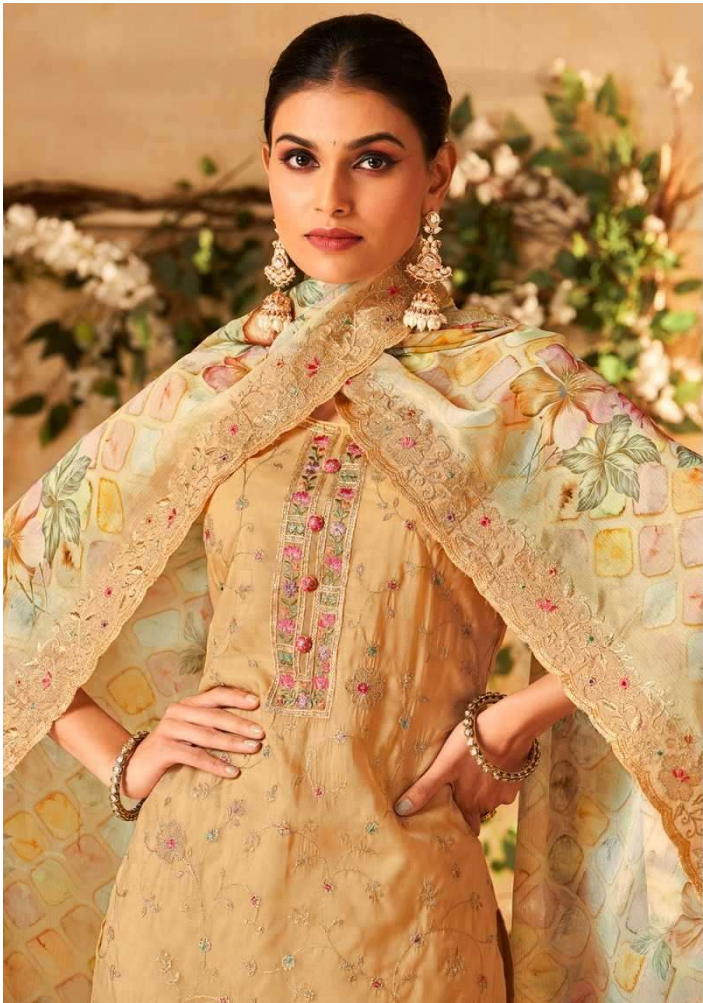

[Code - 1005]