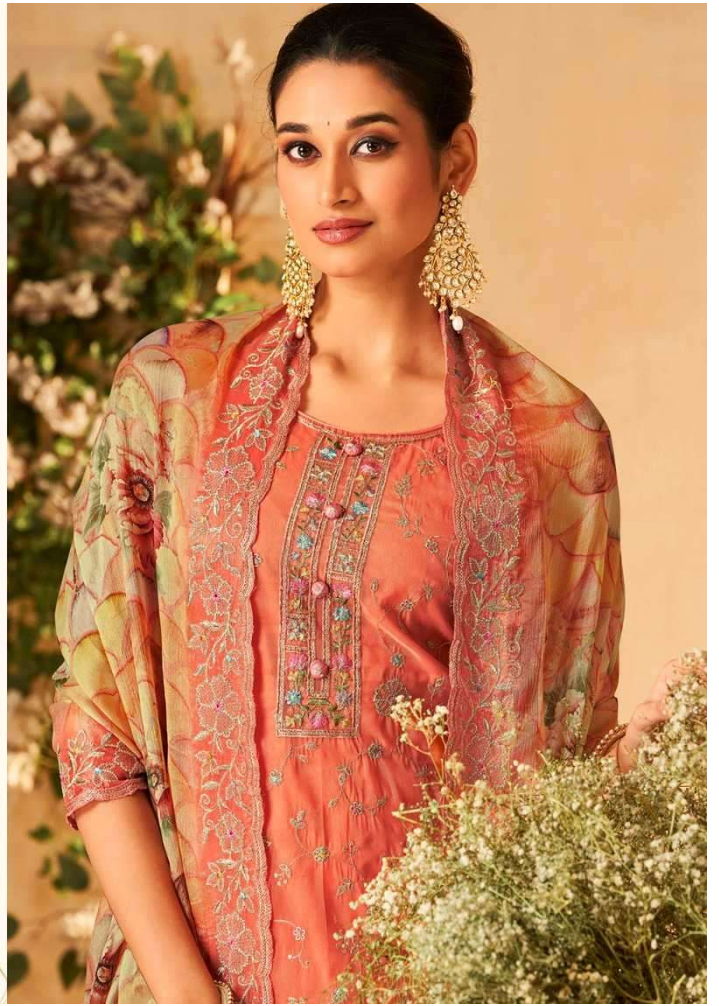

Amaze yourself with a sophisticated and elegant avatar
with this gorgeously designed collection.
[Code - 1006]

"Pleasing Appearance"

Shree Shalika
FASHION

when you are such pleasing appearance wherever you go
ambience become royal itself.

"Royal Ambience"

PRODUCT NAME	<i>Kaya</i>	
DESIGN NO.	1001 TO 1006	
DESCRIPTION	<p>~TOP~ SOFT ORGANZA WITH HEAVY EMBROIDERY WORK</p> <p>~BOTTOM+INNER~ DULL SANTON</p> <p>~DUPATTA~ PURE CHINNON DIGITAL PRINT WITH EMBROIDERY WORK</p>	
RATE	06 PCS CATALOGUE	1895/-PCS