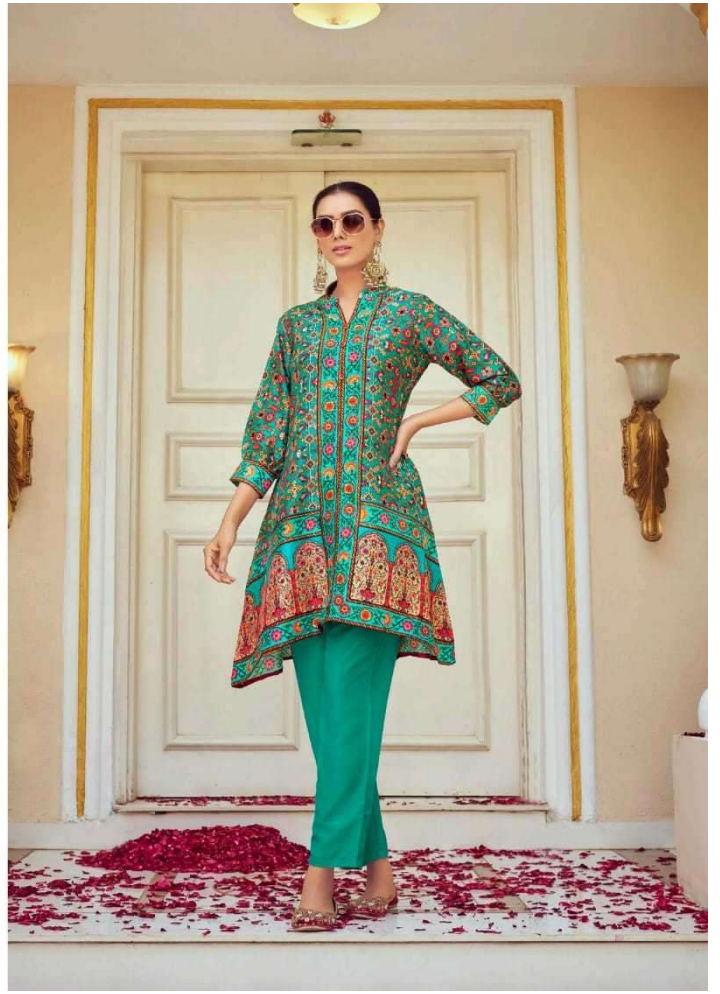

SUBHASH
SAREES & BEYOND...

Modethnic Fashion

Esha

SUBHASH
SAREES & BEYOND...

Modethnic Fashion

Esha

I WEAR TRADITION LIKE A CROWN. // SJ4534

S|4531

S|4532

S|4533

S|4534

CLASSY LOOKS MAKE YOU LOOK PERFECT // S14533

ELEGANCE IS MY TRADITION // S|4531

MY TRADITIONAL LOOK EXUDES GRACE // S14532