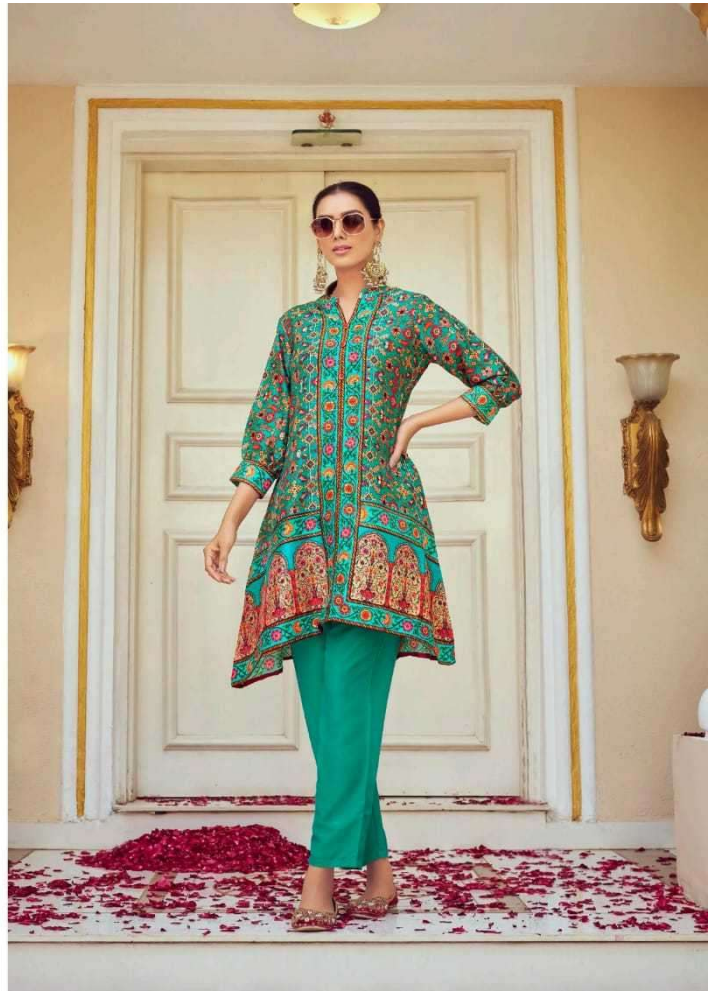

  
**SUBHASH**  
SAREES & BEYOND...

  
Modethnic Fashion

Esha

  
**SUBHASH**  
SAREES & BEYOND...

  
Modethnic Fashion

Esha

I WEAR TRADITION LIKE A CROWN. // SJ4534

S|4531

S|4532

S|4533

S|4534

CLASSY LOOKS MAKE YOU LOOK PERFECT // S14533

ELEGANCE IS MY TRADITION // S|4531

MY TRADITIONAL LOOK EXUDES GRACE // S14532