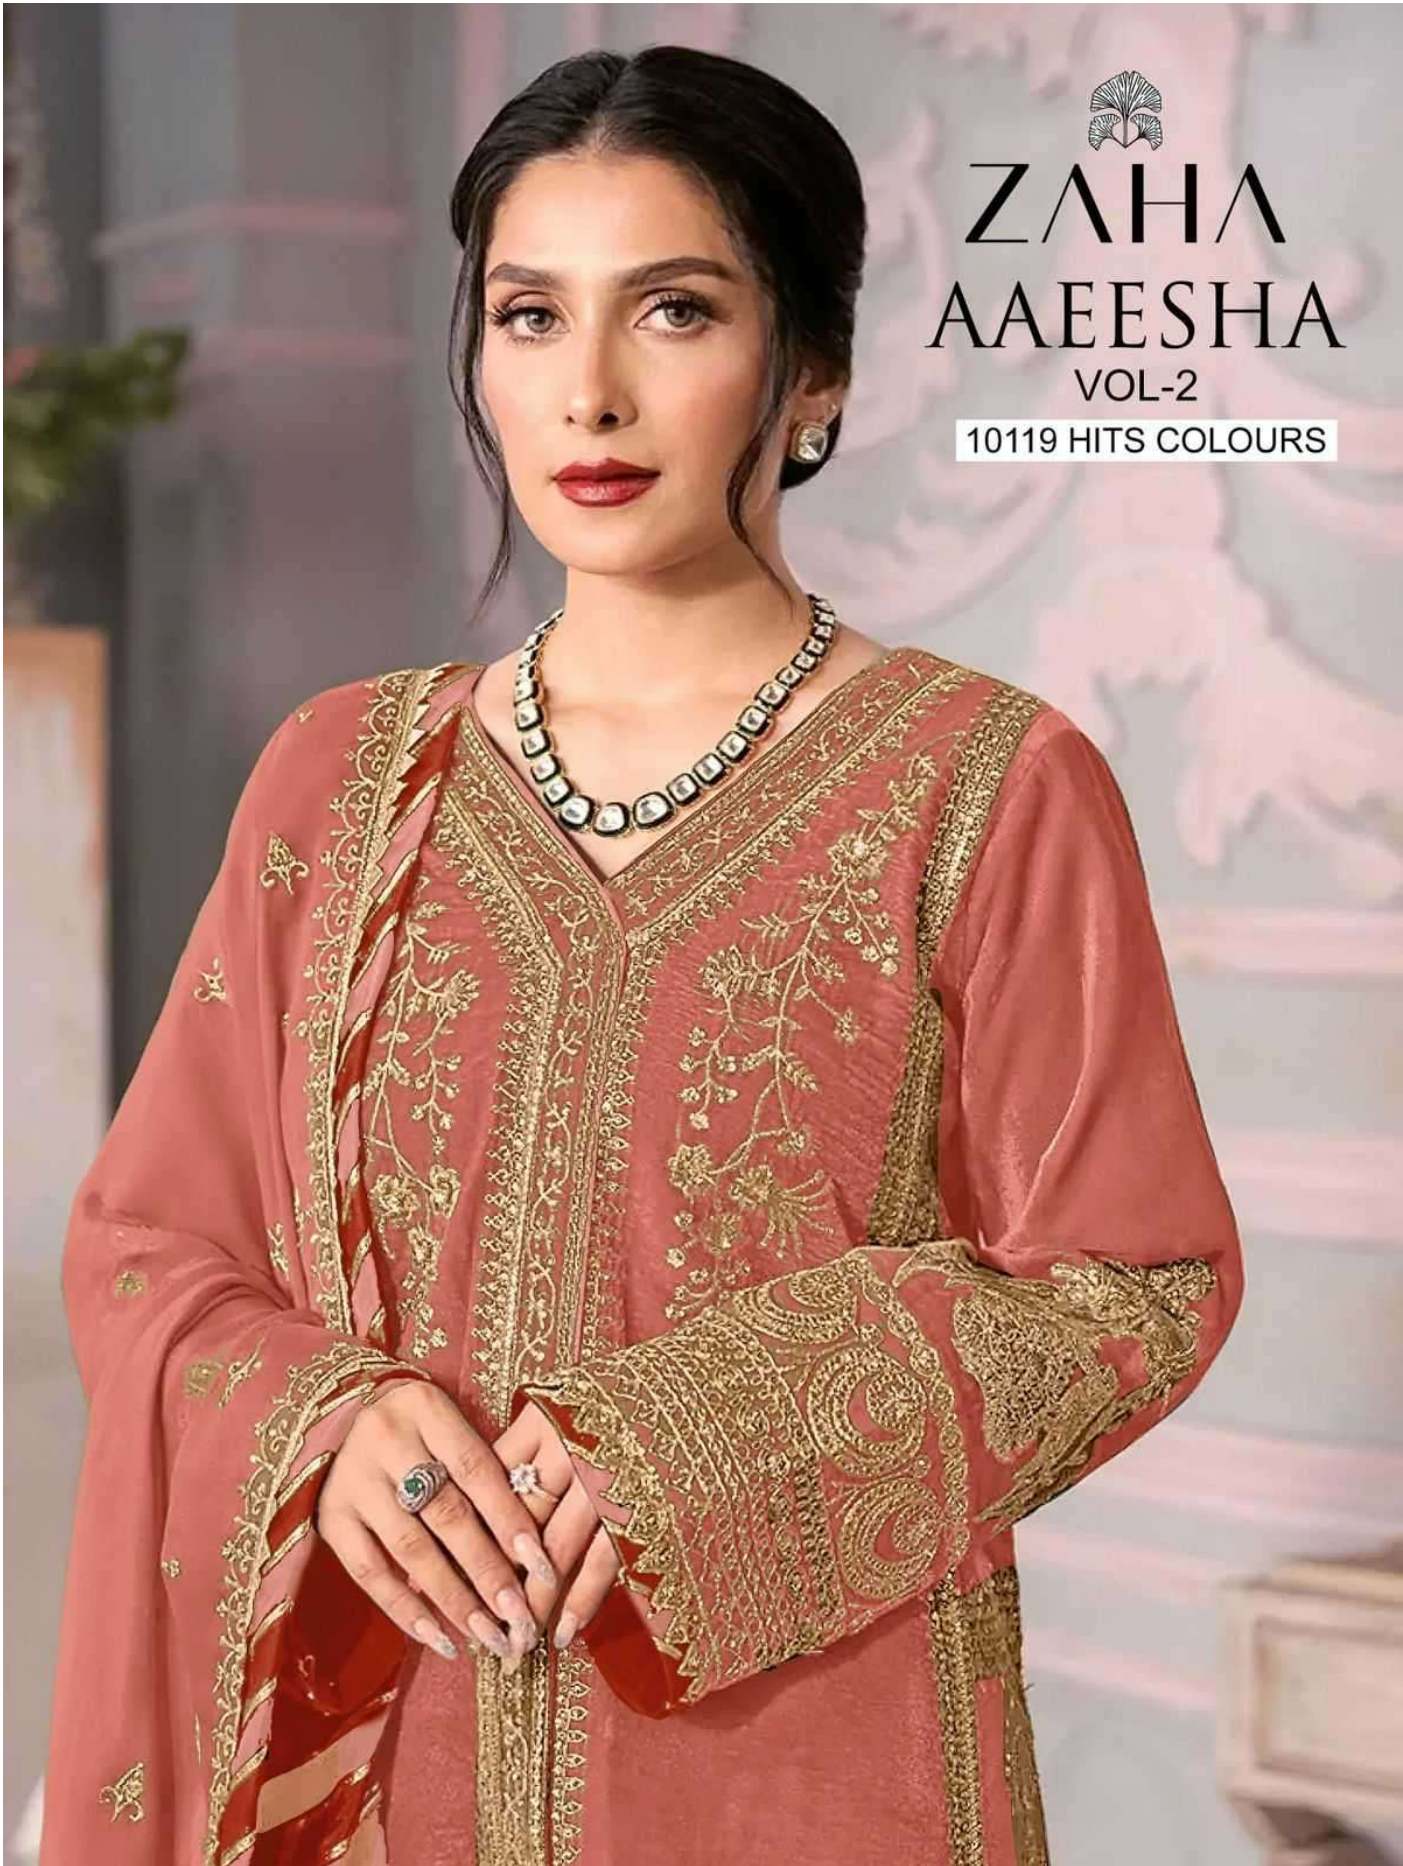

ZAHA AAEESHA VOL-2

10119 HITS COLOURS

AAEESHA
Vol-2
10119 HITS COLOURS

TOP Fox Georgette
with Embroidery

ZAHA

BOTTOM-INNER Dull santoon

D.No.10119-A-4

DUPATTA Nazmin
with Embroidery

AAEESHA
Vol-2
10119 HITS COLOURS

TOP Fox Georgette
with Embroidery

ZAHA

BOTTOM-INNER Dull santoon

D.No.10119-A-2

DUPATTA Nazmin
with Embroidery

AAEESHA
Vol-2
10119 HITS COLOURS

TOP Fox Georgette
with Embroidery

ZAHA

BOTTOM-INNER Dull santoon

D.No.10119-A-1

DUPATTA Nazmin
with Embroidery

ZAHA AAEESHA VOL-2

10119 HITS COLOURS

10119-A-1

10119-A-2

10119-A-3

10119-A-4

ZAHA

AAEESHA
VOL-2

10119 HITS COLOURS

TOP

Fox Georgette
with Embroidery

BOTTOM-INNER