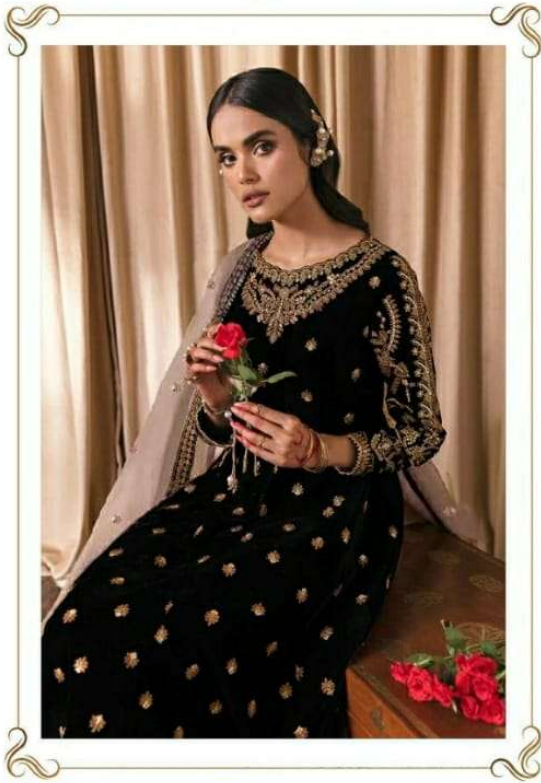

BLEAK SHED

**7773
D.No.1186-B**

BLEAK SHED

**7773
D.No.1186-B**

MORPICH SHED

**7773
D.No.1186-D**

BELIEVE

Blue Chai Pige

Mehboob Tea
Clothing Textiles

7773
D.NO.1197-A

Mehboob Tea
Clothing Textiles

BLEAK SHED

7773
D.No.1188-A