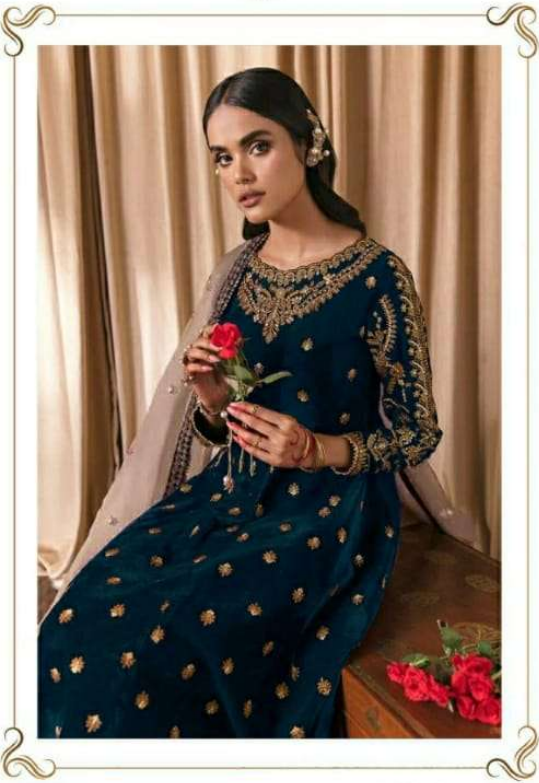

BLEAK SHED

**7773
D.No.1186-B**

BLEAK SHED

**7773
D.No.1186-B**

MORPICH SHED

**7773
D.No.1186-D**

BELIEVE

Blue Chai Pige

Mehboob Tea
Clothing Textiles

7773
D.NO.1197-A

Mehboob Tea
Clothing Textiles

BLEAK SHED

7773
D.No.1188-A