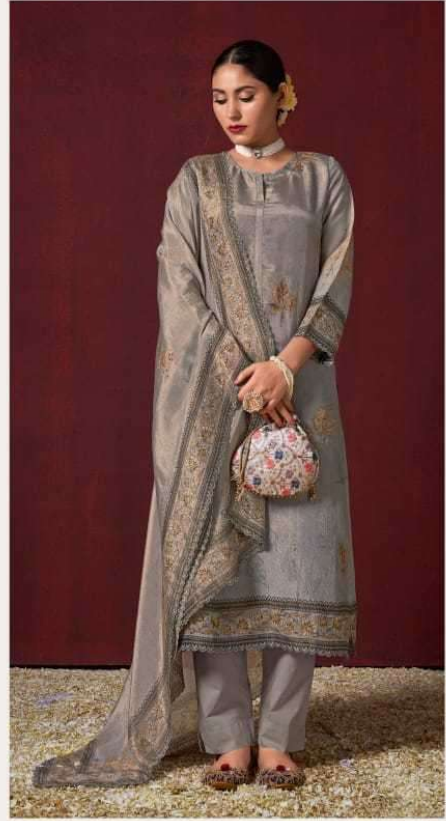

F and M

Siya

3 8 7 A

3 8 7 B

F

3 7 8 A

Siya

3 8 7 B

F and M

Siya

Siya 

RATE LIST

H S N CODE - 520851

DESCRIPTION

TOP - SHIMAR TISSUE DIGITAL PRINT WITH HAND WORK
AND TREADLE WORK

BOTTOM - MUSLIN HEAVY