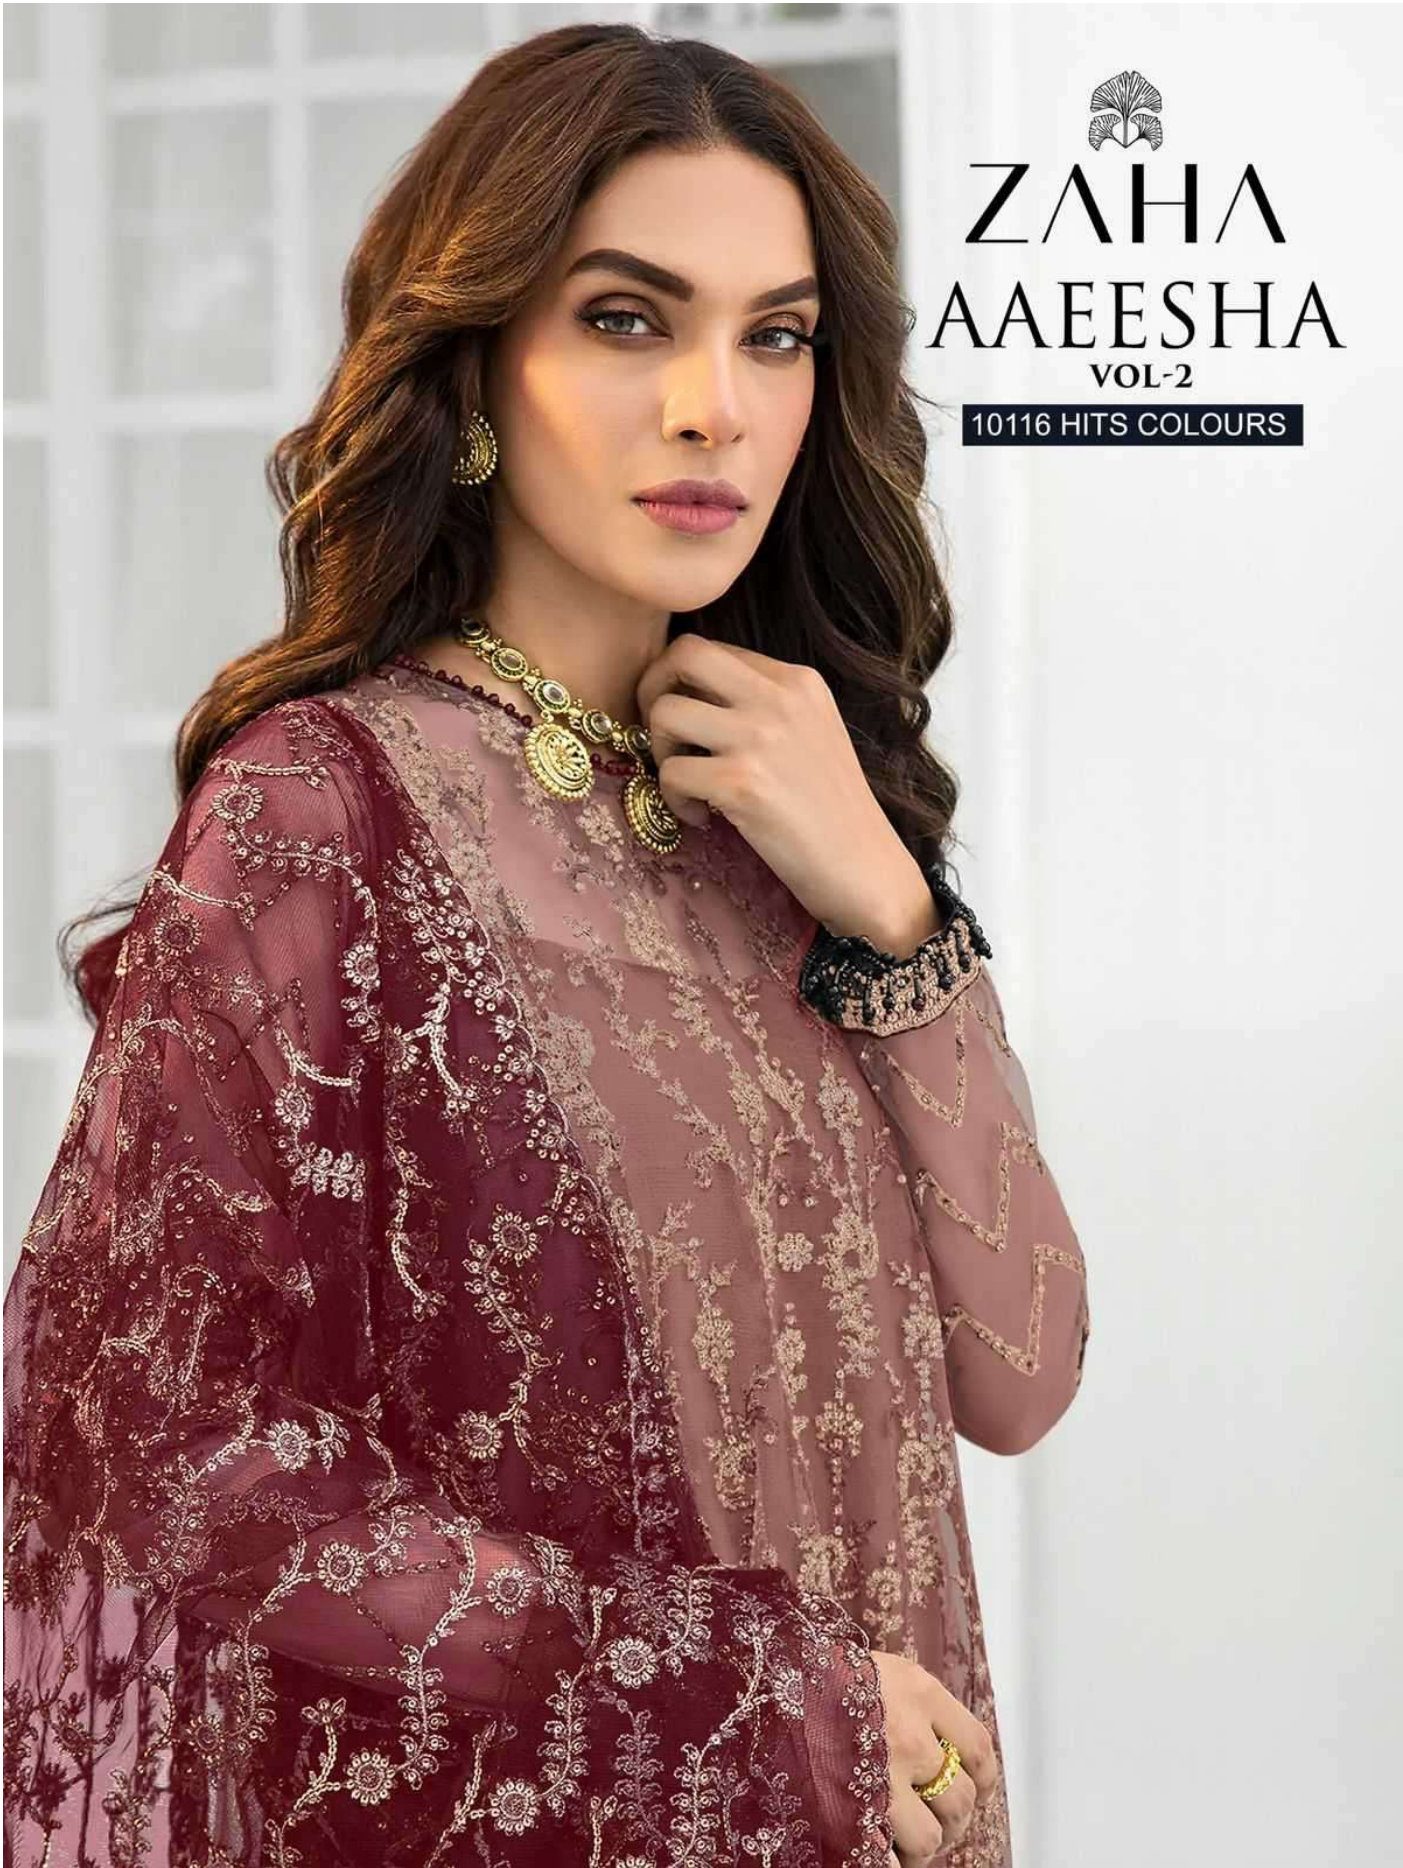

ZAHA AAEESHA VOL-2

10116 HITS COLOURS

AAEESHA
100% NETS COLOURS
TOP Fox Georgette with Embroidery

ZANA
BOTTOM-ANN
D.No. 0116

ZAHA AAEESHA

VOL-2

10116 HITS COLOURS

AAESHA
Vol. 2
www.aaesha.com
Georgette
Embroidry

ZAH
BOTTOM-INNER

AAEESHA ZAHA 1011
TOP BOTTOM INNER

AAEESHA

VOL-2

10116 HITS COLOURS

ZAHA

TOP Fox Georgette with Embroidery BOTTOM-INNER Dull santoon DUPATTA Butterfly net

10116-E

10116-F

10116-G

10116-H

AAEESHA
Sole &
DESIGNER
Georgette
Embroidery

ZAHARA
BOTTOM-INNE
DUPATTA

D No. 10116-F

AAEESHA
VOL-2
10116 HITS COLOURS

TOP Fox Georgette
with Embroidery