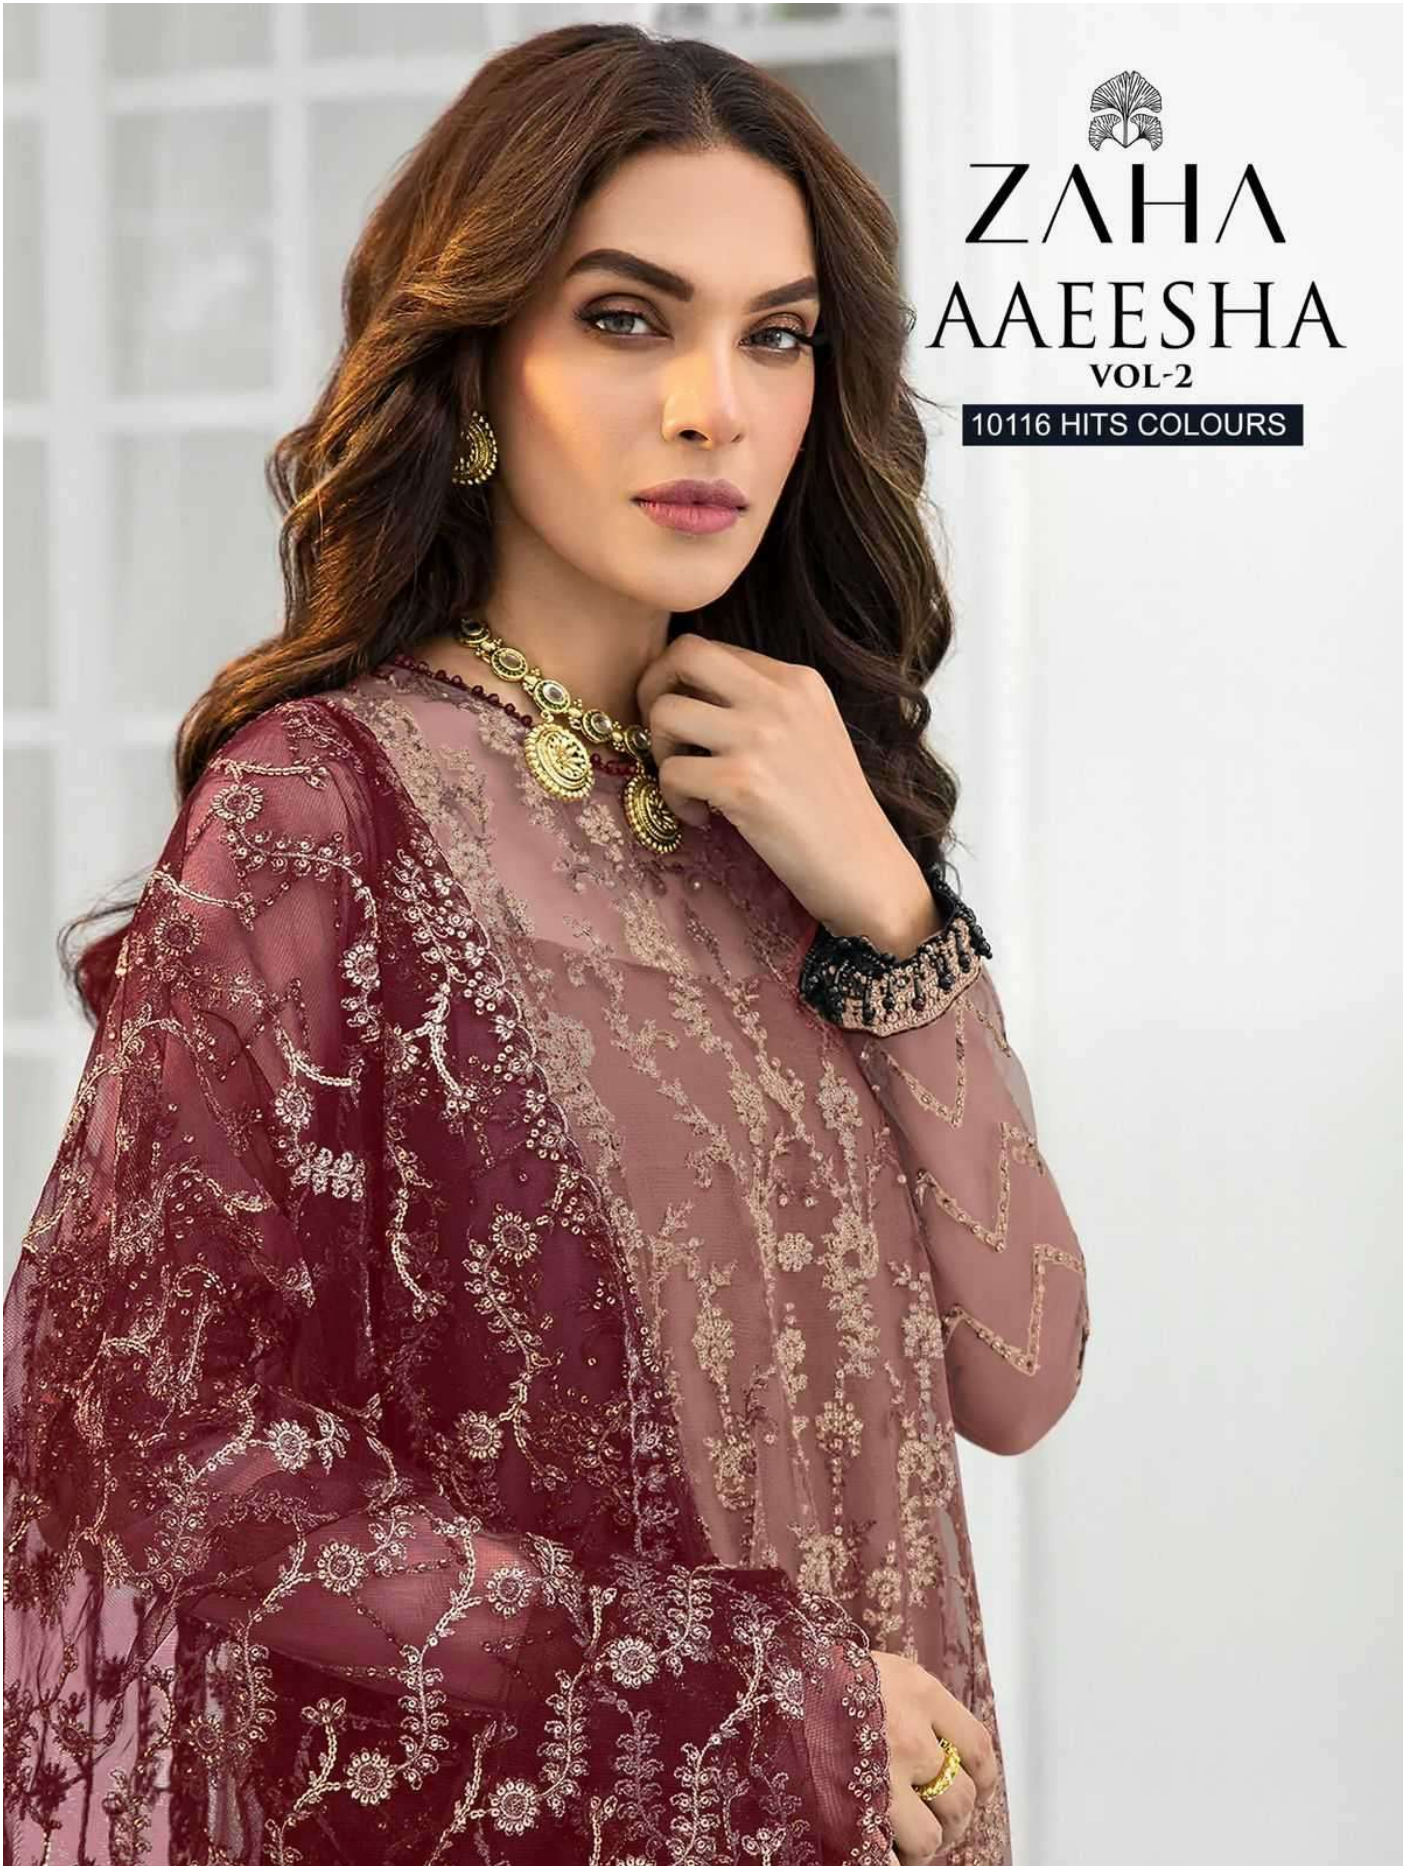

ZAHA AAEESHA VOL-2

10116 HITS COLOURS

AAEESHA
100% NETS COLOURS

ZANA

D.No. 0116

TOP Fox Georgette with Embroidery

BOTTOM-ANN

ZAHA AAEESHA VOL-2

10116 HITS COLOURS

AAESHA
Vol. 2
www.aaesha.com
Georgette
Embroidry

ZAH
BOTTOM-INNER

AAEESHA
ZAHARA
TOP
BOTTOM-INNER
1011

AAEESHA

VOL-2

10116 HITS COLOURS

ZAHA

AAEESHA
VOLUME 3
LITTLE WHITE COLOURS

ZAHARA

TOP: Frix Georgette with Embroidery
BOTTOM: NETE D'embroidure

C. No.