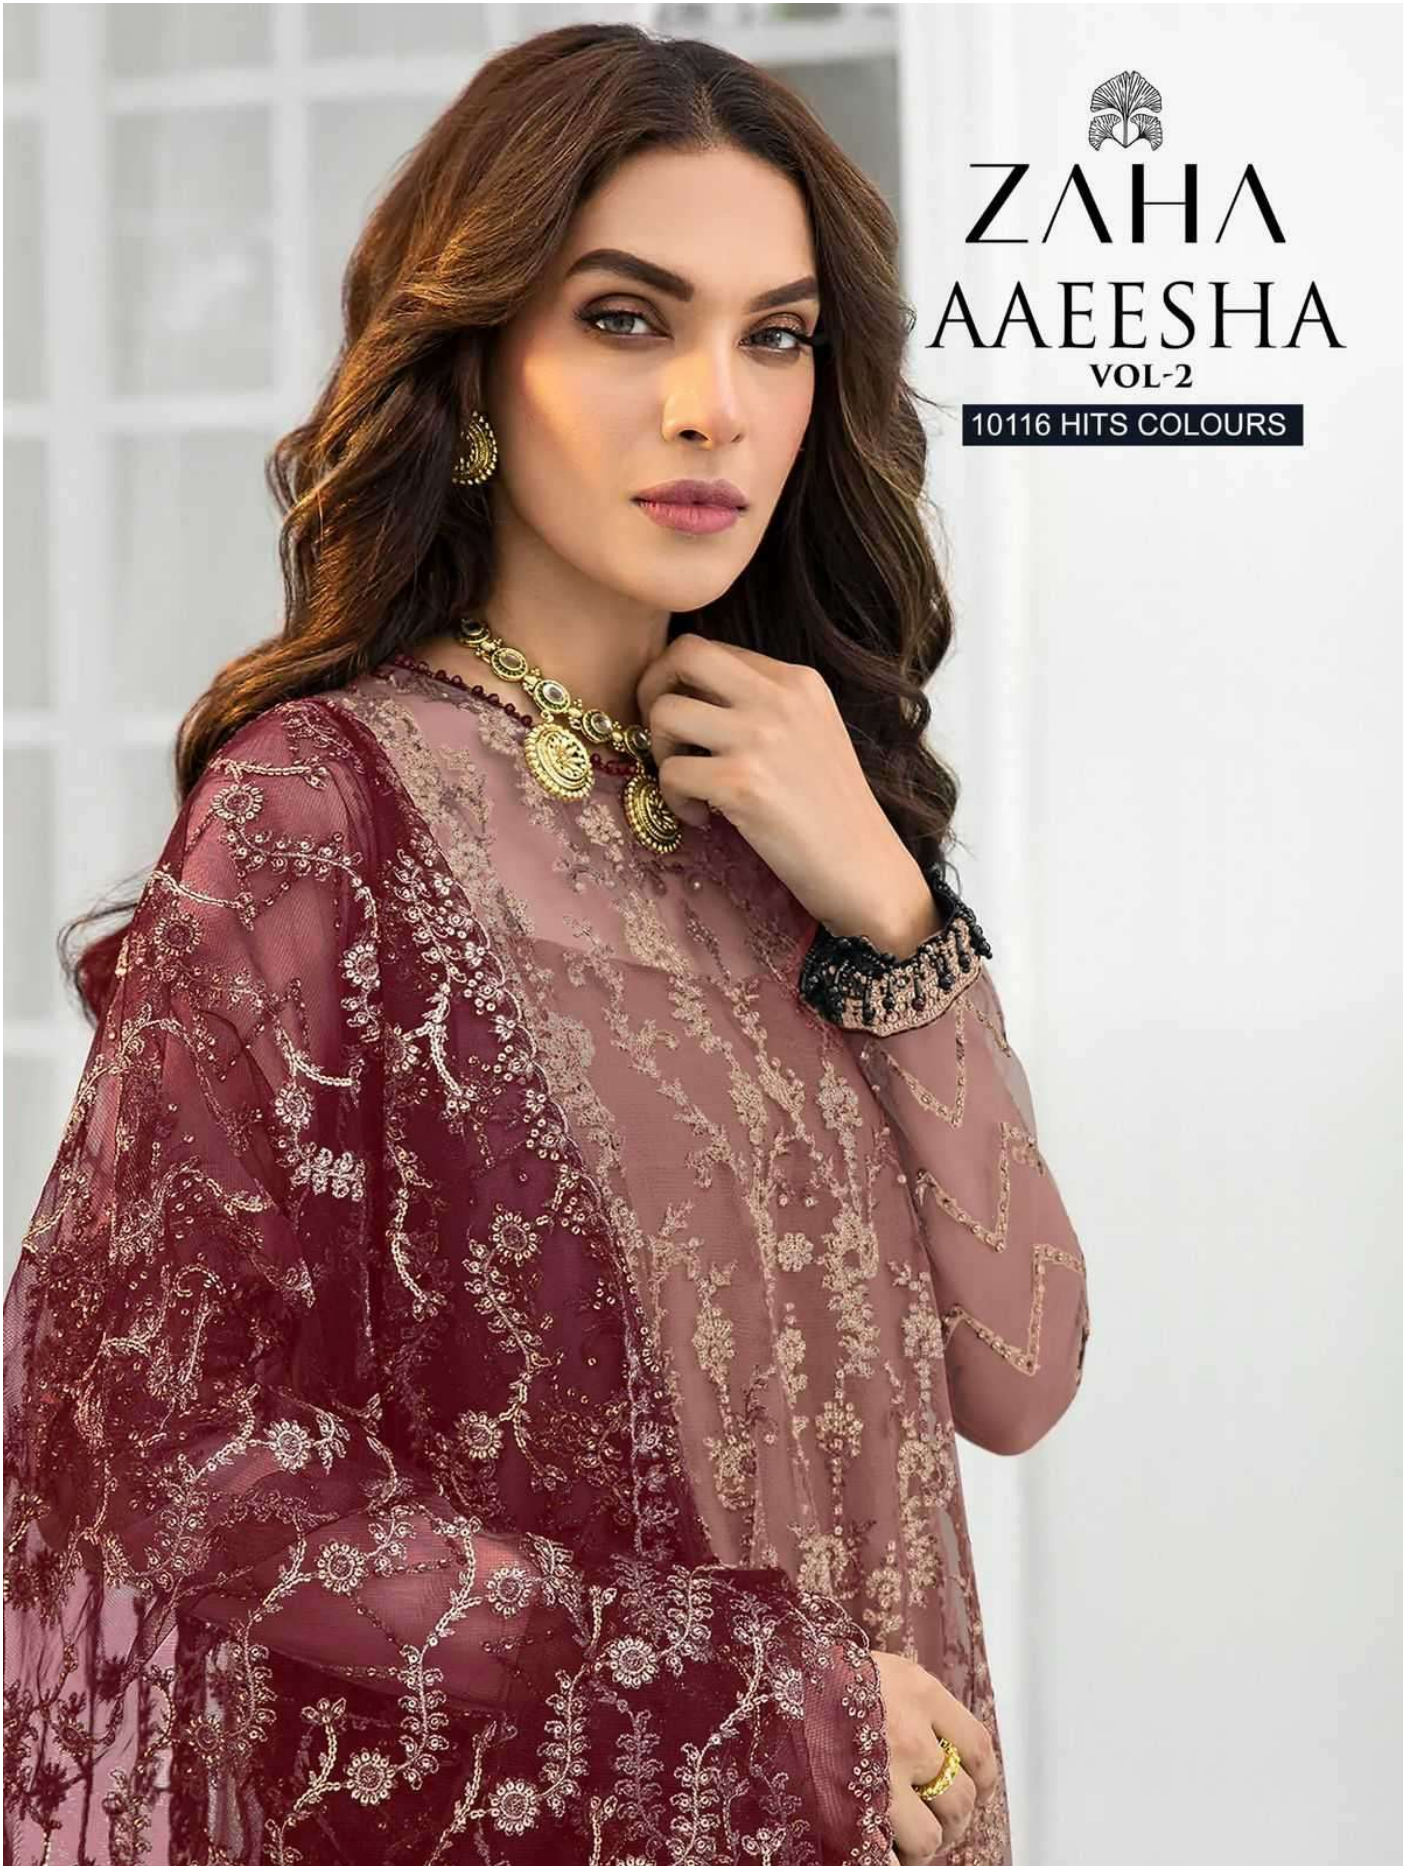

ZAHA AAEESHA

VOL-2

10116 HITS COLOURS

l'adore

parfait!

AAEESHA
100% NETS COLOURS
TOP Fox Georgette with Embroidery

ZANA
BOTTOM-ANN

D.No. 0116

ZAHA AAEESHA VOL-2

10116 HITS COLOURS

AAESHA
Vol. 2
Georgette
Embroidry

ZAH
BOTTOM-INNER

I adore

parfait!

AAEESHA ZAHA 1011
TOP BOTTOM INNER

AAEESHA

VOL-2

10116 HITS COLOURS

ZAHA

TOP Fox Georgette with Embroidery BOTTOM-INNER Dull santoon DUPATTA Butterfly net

10116-E

10116-F

10116-G

10116-H

AAEESHA
Sole &
DESIGNER

ZAHA

D No. 10116-F

ax Georgette
th Emba 44e y

BOTTOM-INNE

DUPATTA

AAEESHA
VOL-2
10116 HITS COLOURS

TOP Fox Georgette
with Embroidery