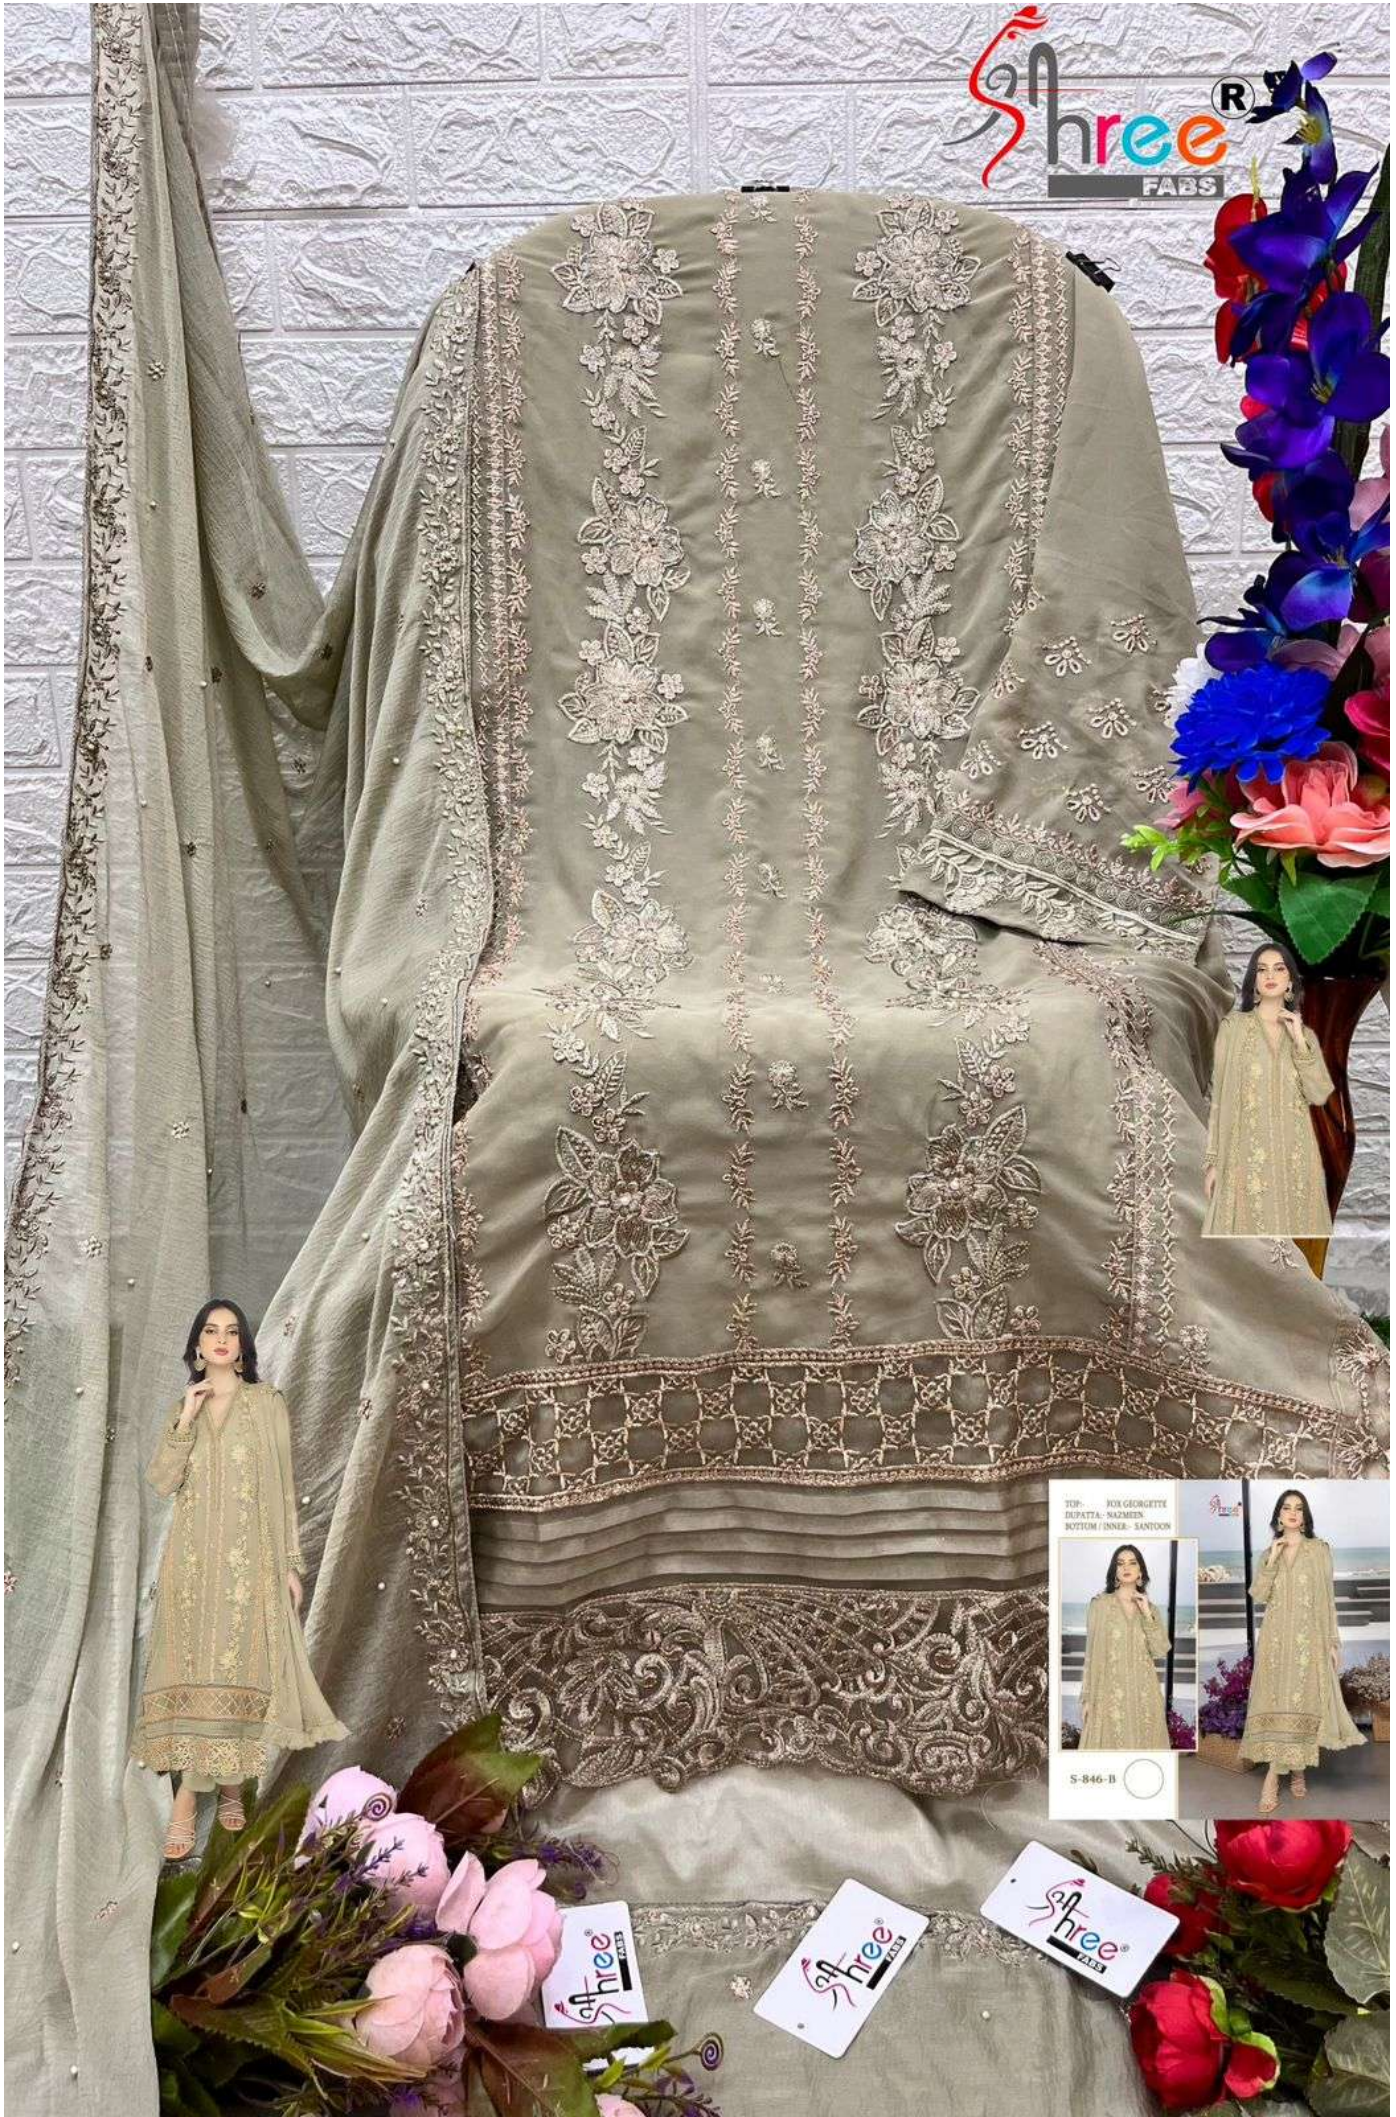

Shree®
FABS

S-846-B

Shree®
FABS

Shree®
FABS

Shree®
FABS