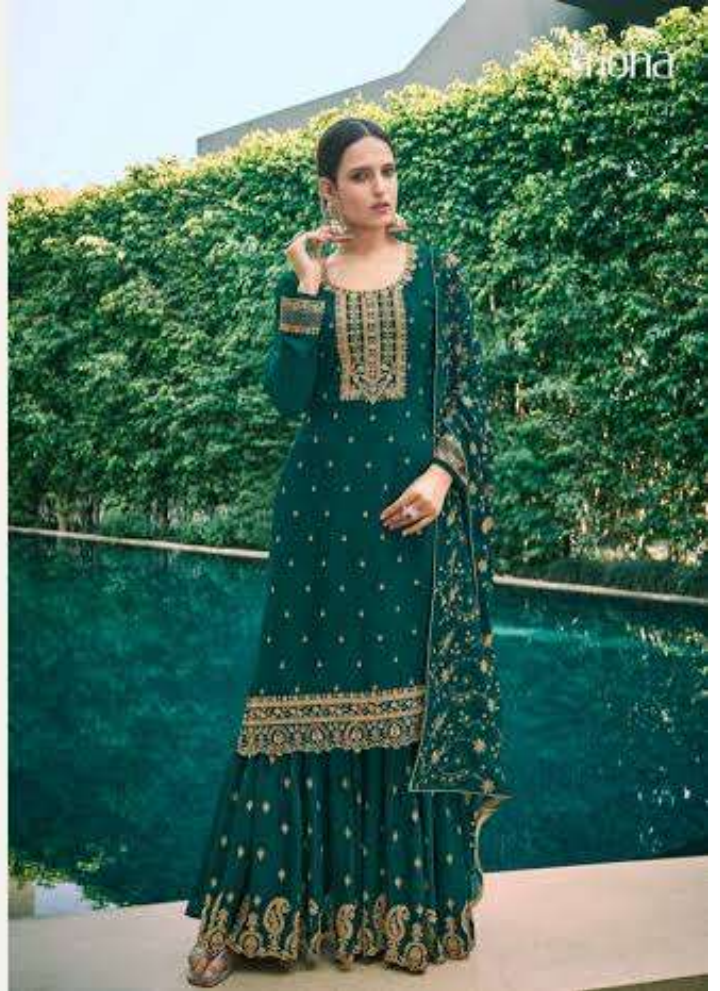

fiona

UNAPOLOGETIC IN BLUE

© NO. 21246

51102

noha