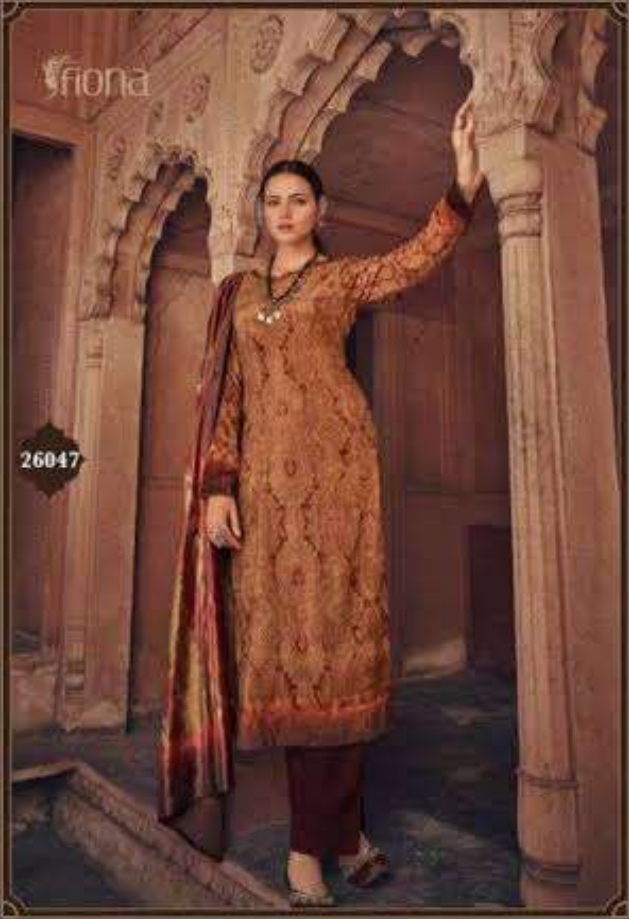

fiona

UNAPOLOGETIC IN BLUE

© NO. 21246

51102

noha