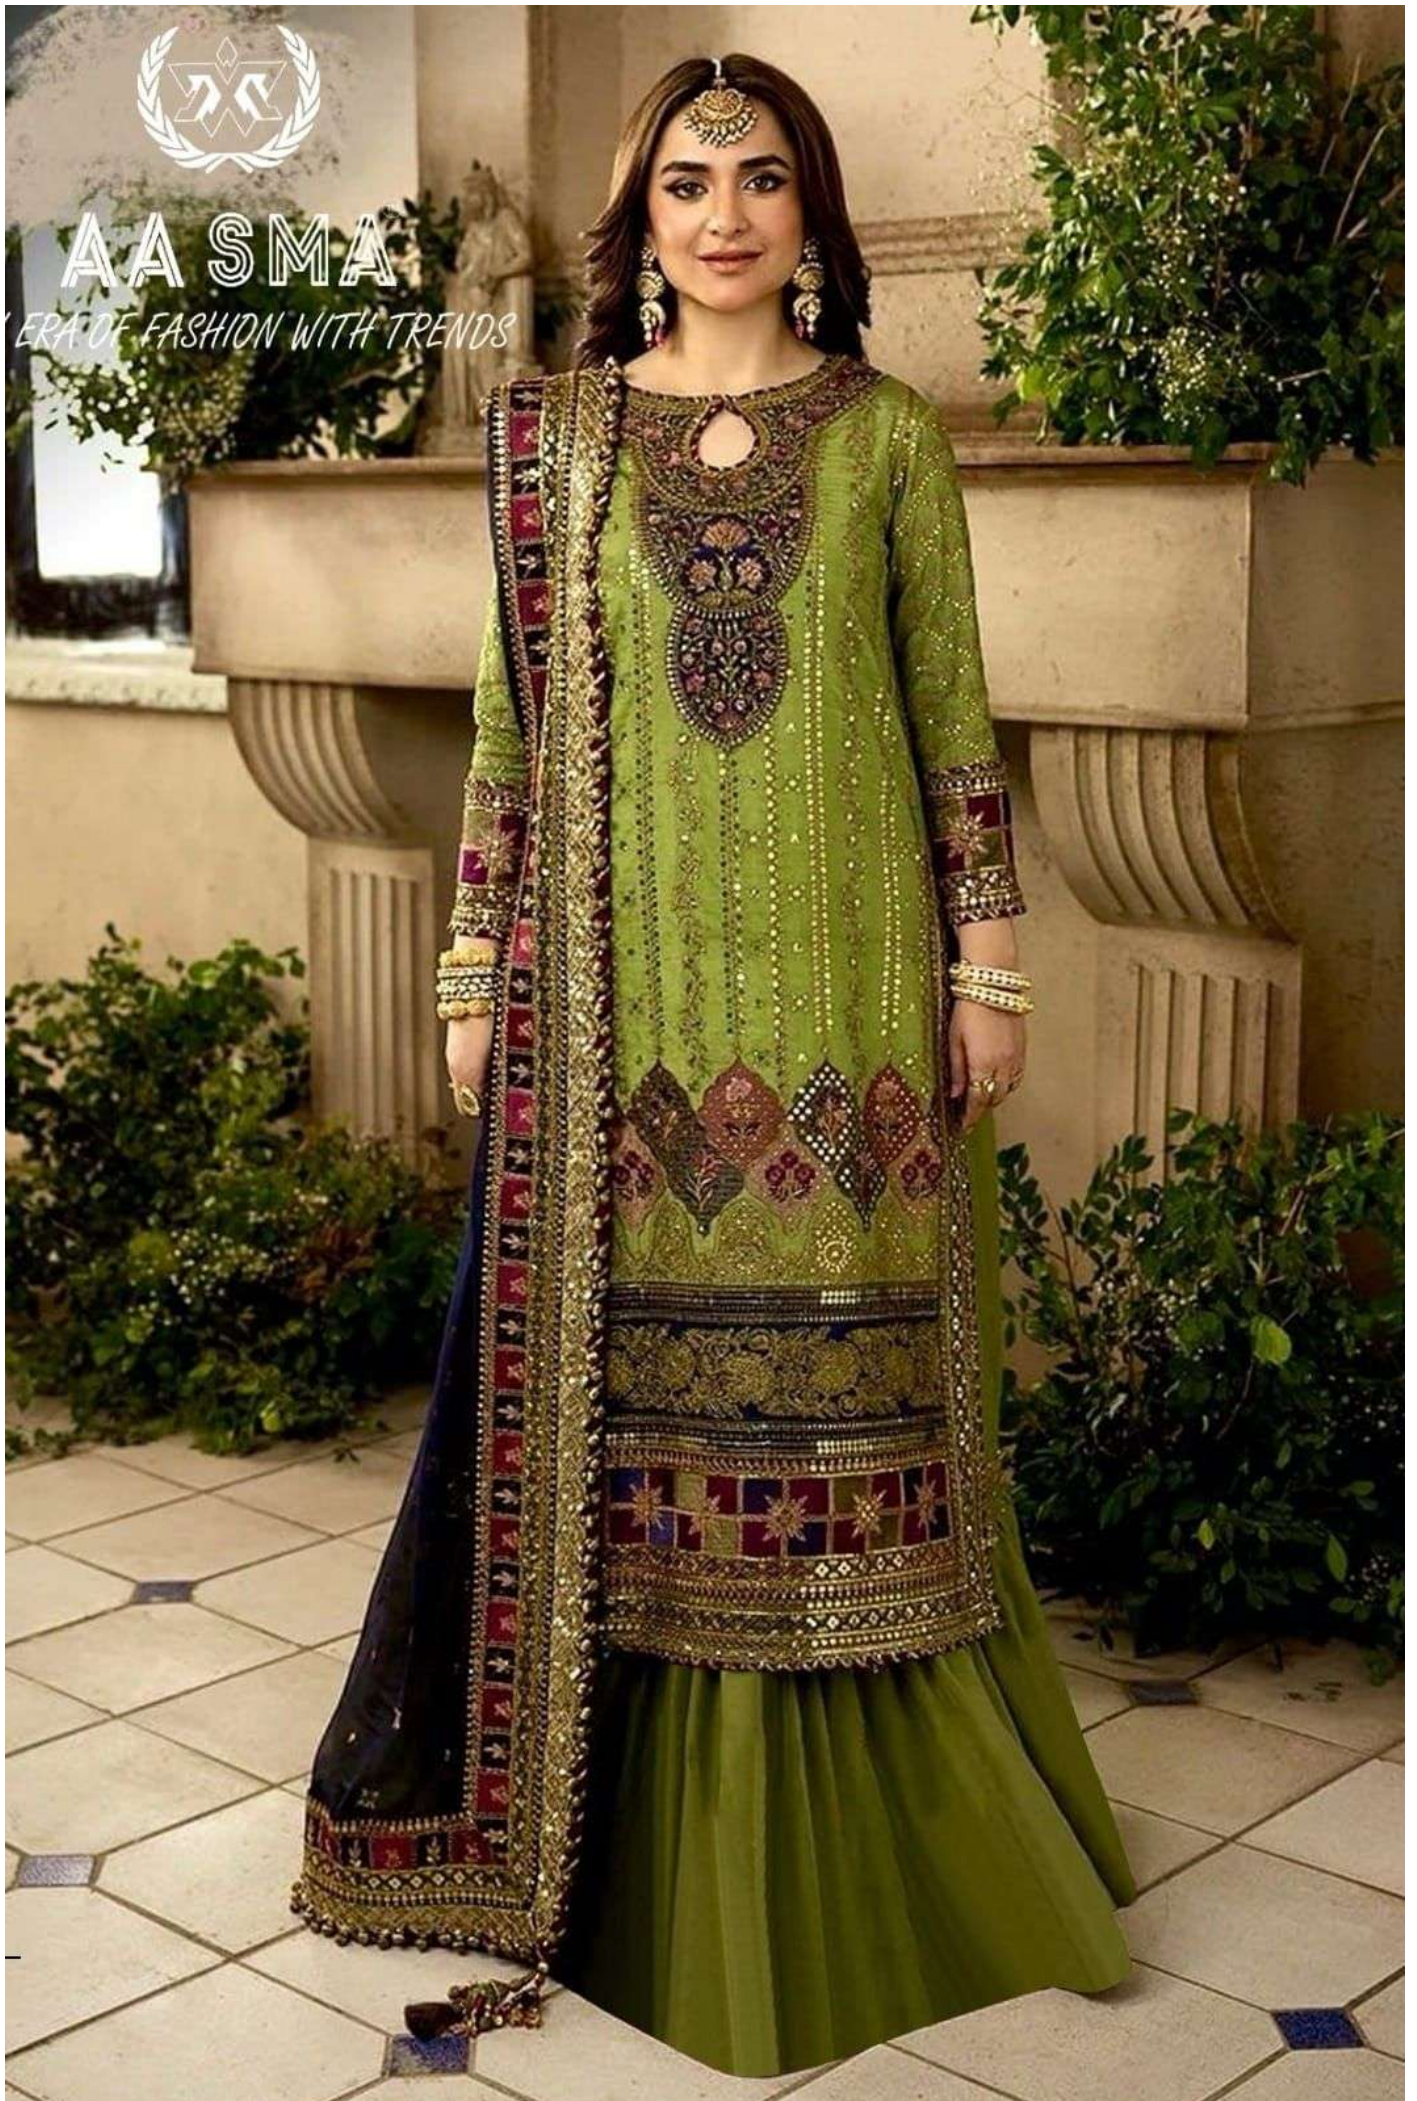

AASMA
ERA OF FASHION WITH TRENDS