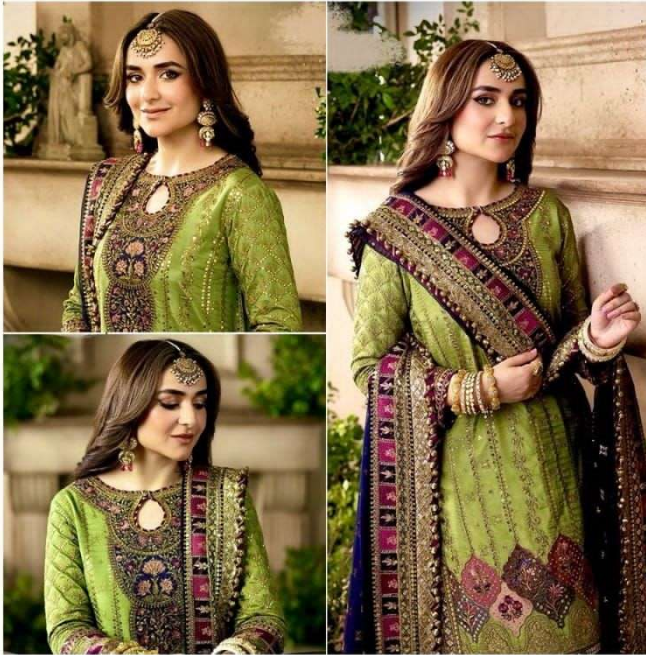

AASMA™

NEW ERA OF FASHION WITH TR

AA SMA

NEW ERA OF FASHION WITH TRENDS

TOP- PURE FOX GEORGETTE WITH HEAVY EMBROIDERY AND SEQUENCE WORK

BOTTOM/INNER- DULL SHANTOON

DUPATTA- PURE FOX GEORGETTE FANCY DUPATTA AND HEAVY EMBROIDERY