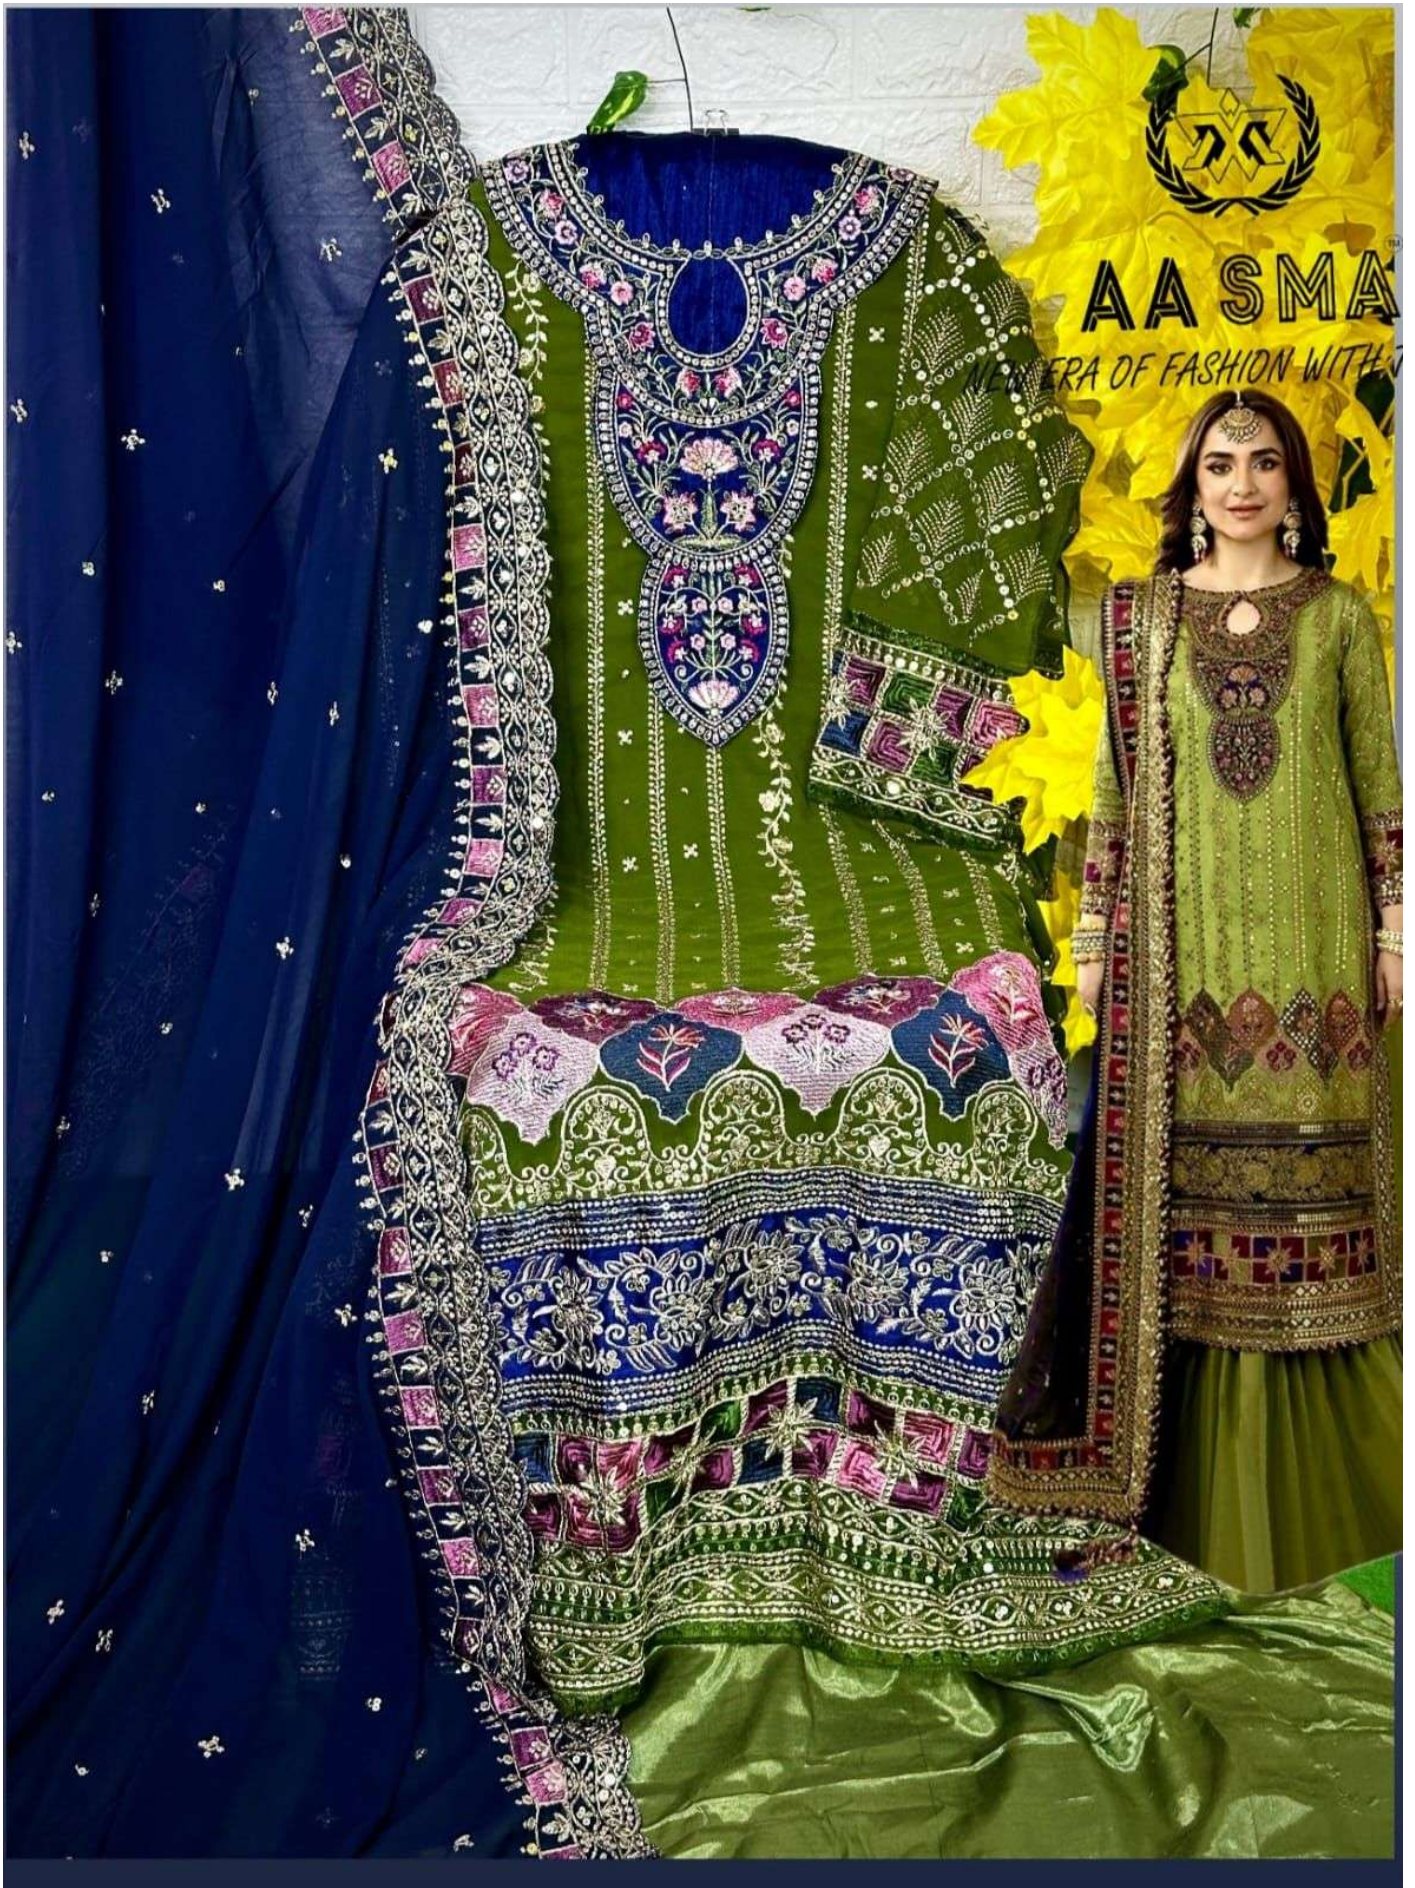

AA SMA

MEMBER OF FASHION WITH