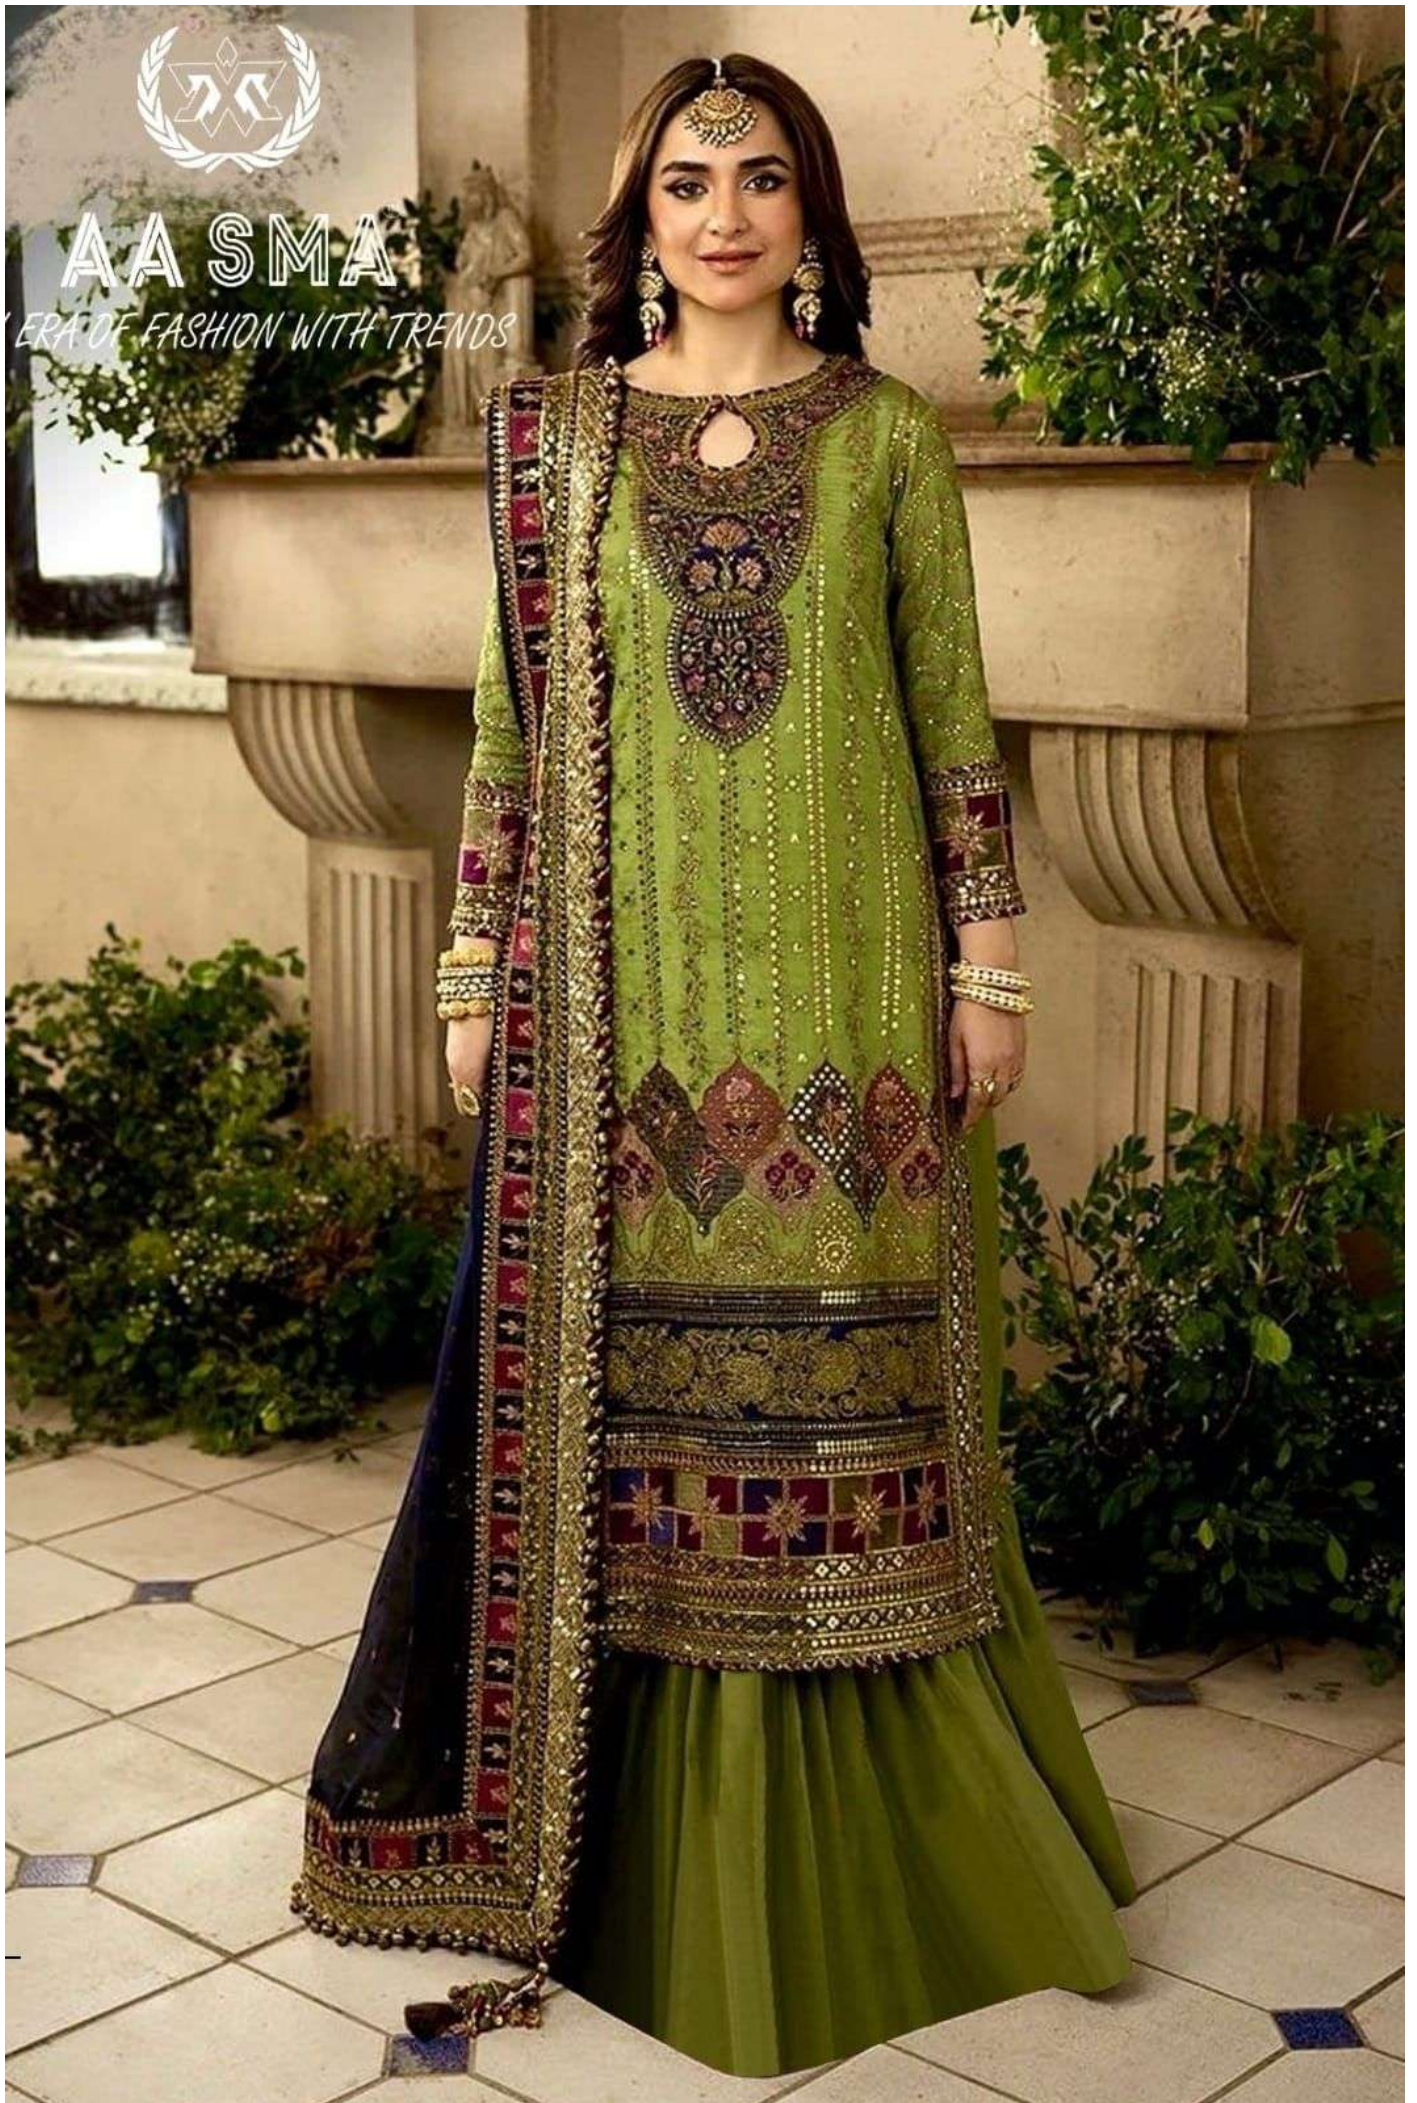

AASMA
ERA OF FASHION WITH TRENDS