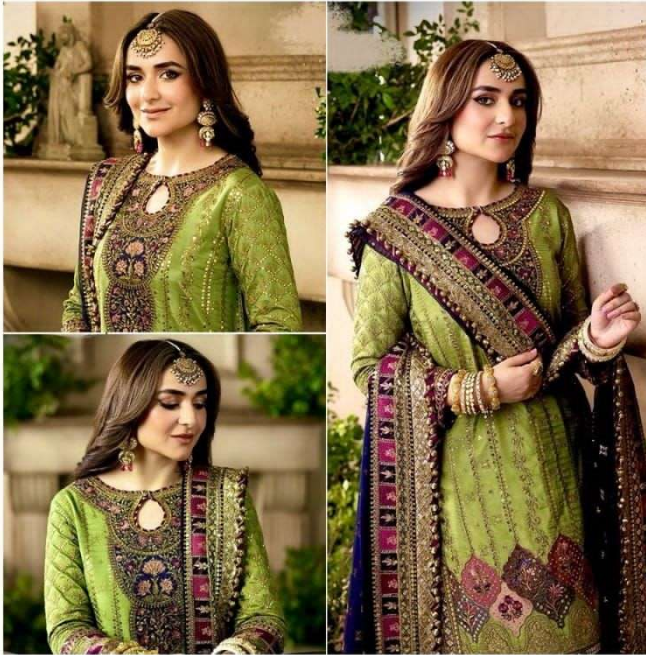

AASMA™

NEW ERA OF FASHION WITH TR

AA SMA<sup>®</sup>

NEW ERA OF FASHION WITH TRENDS

**TOP-** PURE FOX GEORGETTE WITH HEAVY EMBROIDERY AND SEQUENCE WORK

**BOTTOM/INNER-** DULL SHANTOON

**DUPATTA-** PURE FOX GEORGETTE FANCY DUPATTA AND HEAVY EMBROIDERY