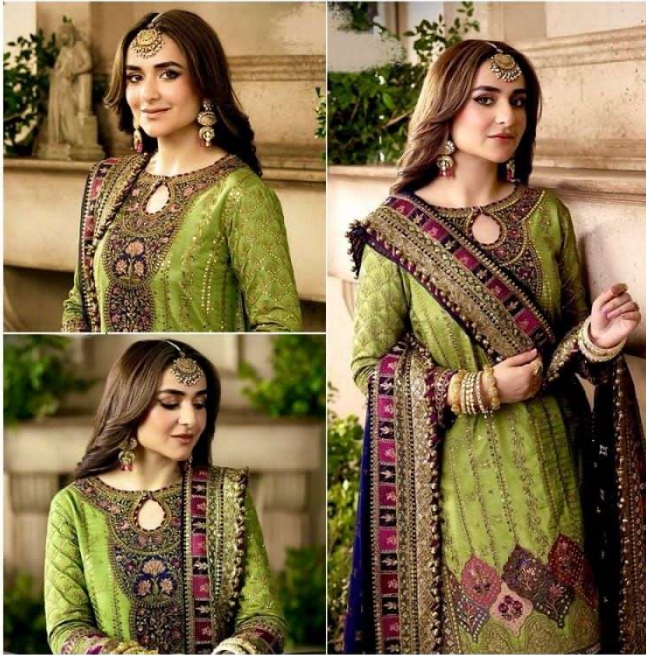

AASMA™

NEW ERA OF FASHION WITH TR

AA SMA[®]

NEW ERA OF FASHION WITH TRENDS

TOP- PURE FOX GEORGETTE WITH HEAVY EMBROIDERY AND SEQUENCE WORK

BOTTOM/INNER- DULL SHANTOON

DUPATTA- PURE FOX GEORGETTE FANCY DUPATTA AND HEAVY EMBROIDERY