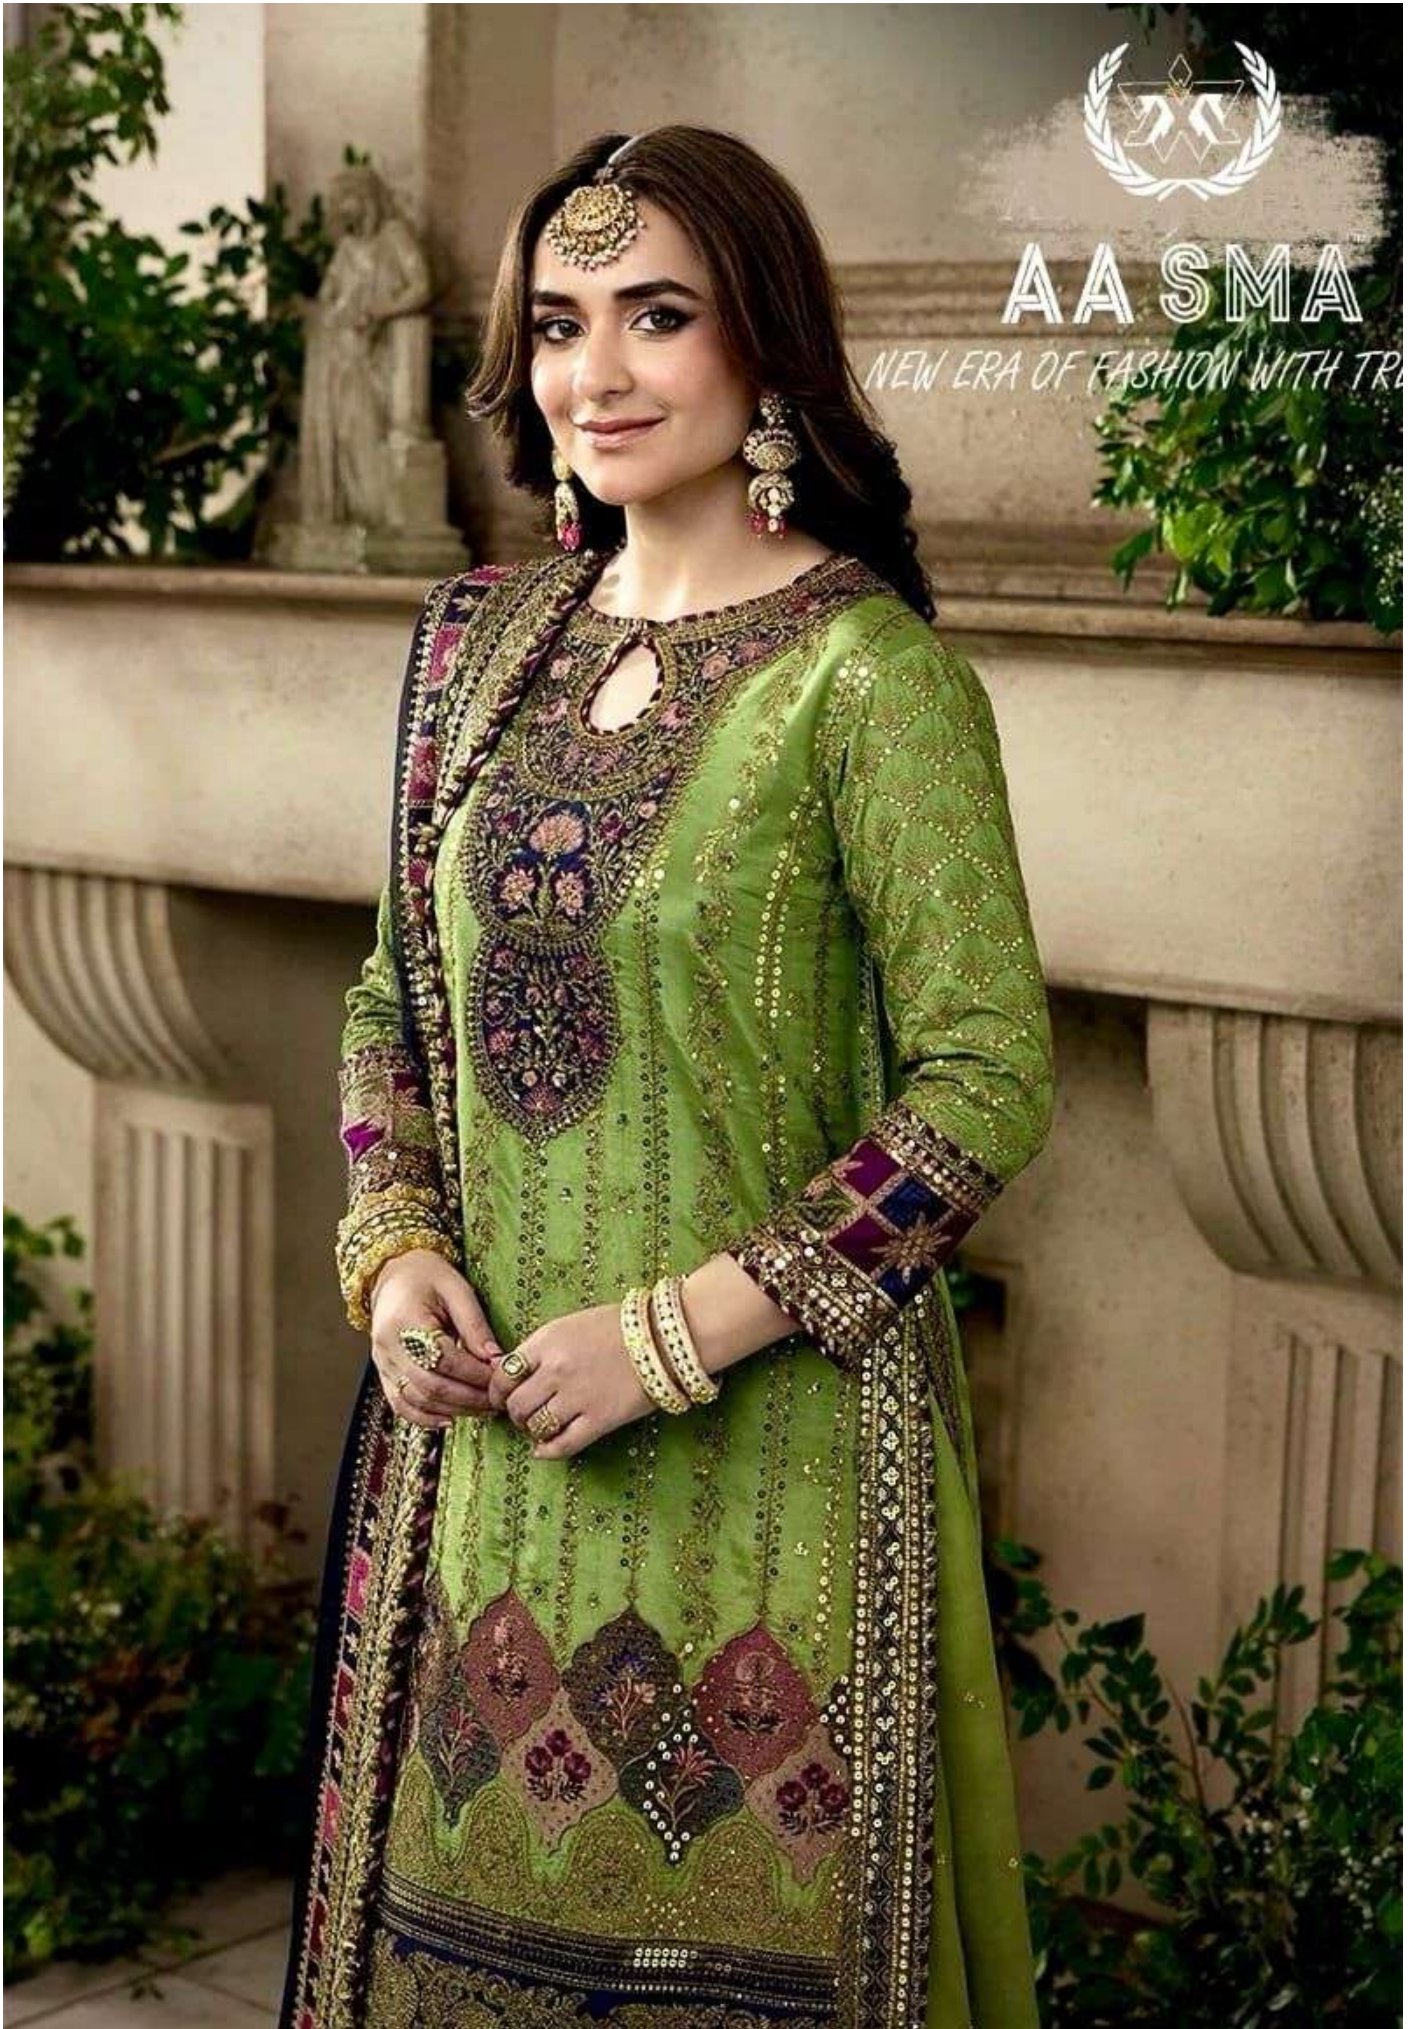

AASMA™

NEW ERA OF FASHION WITH TR