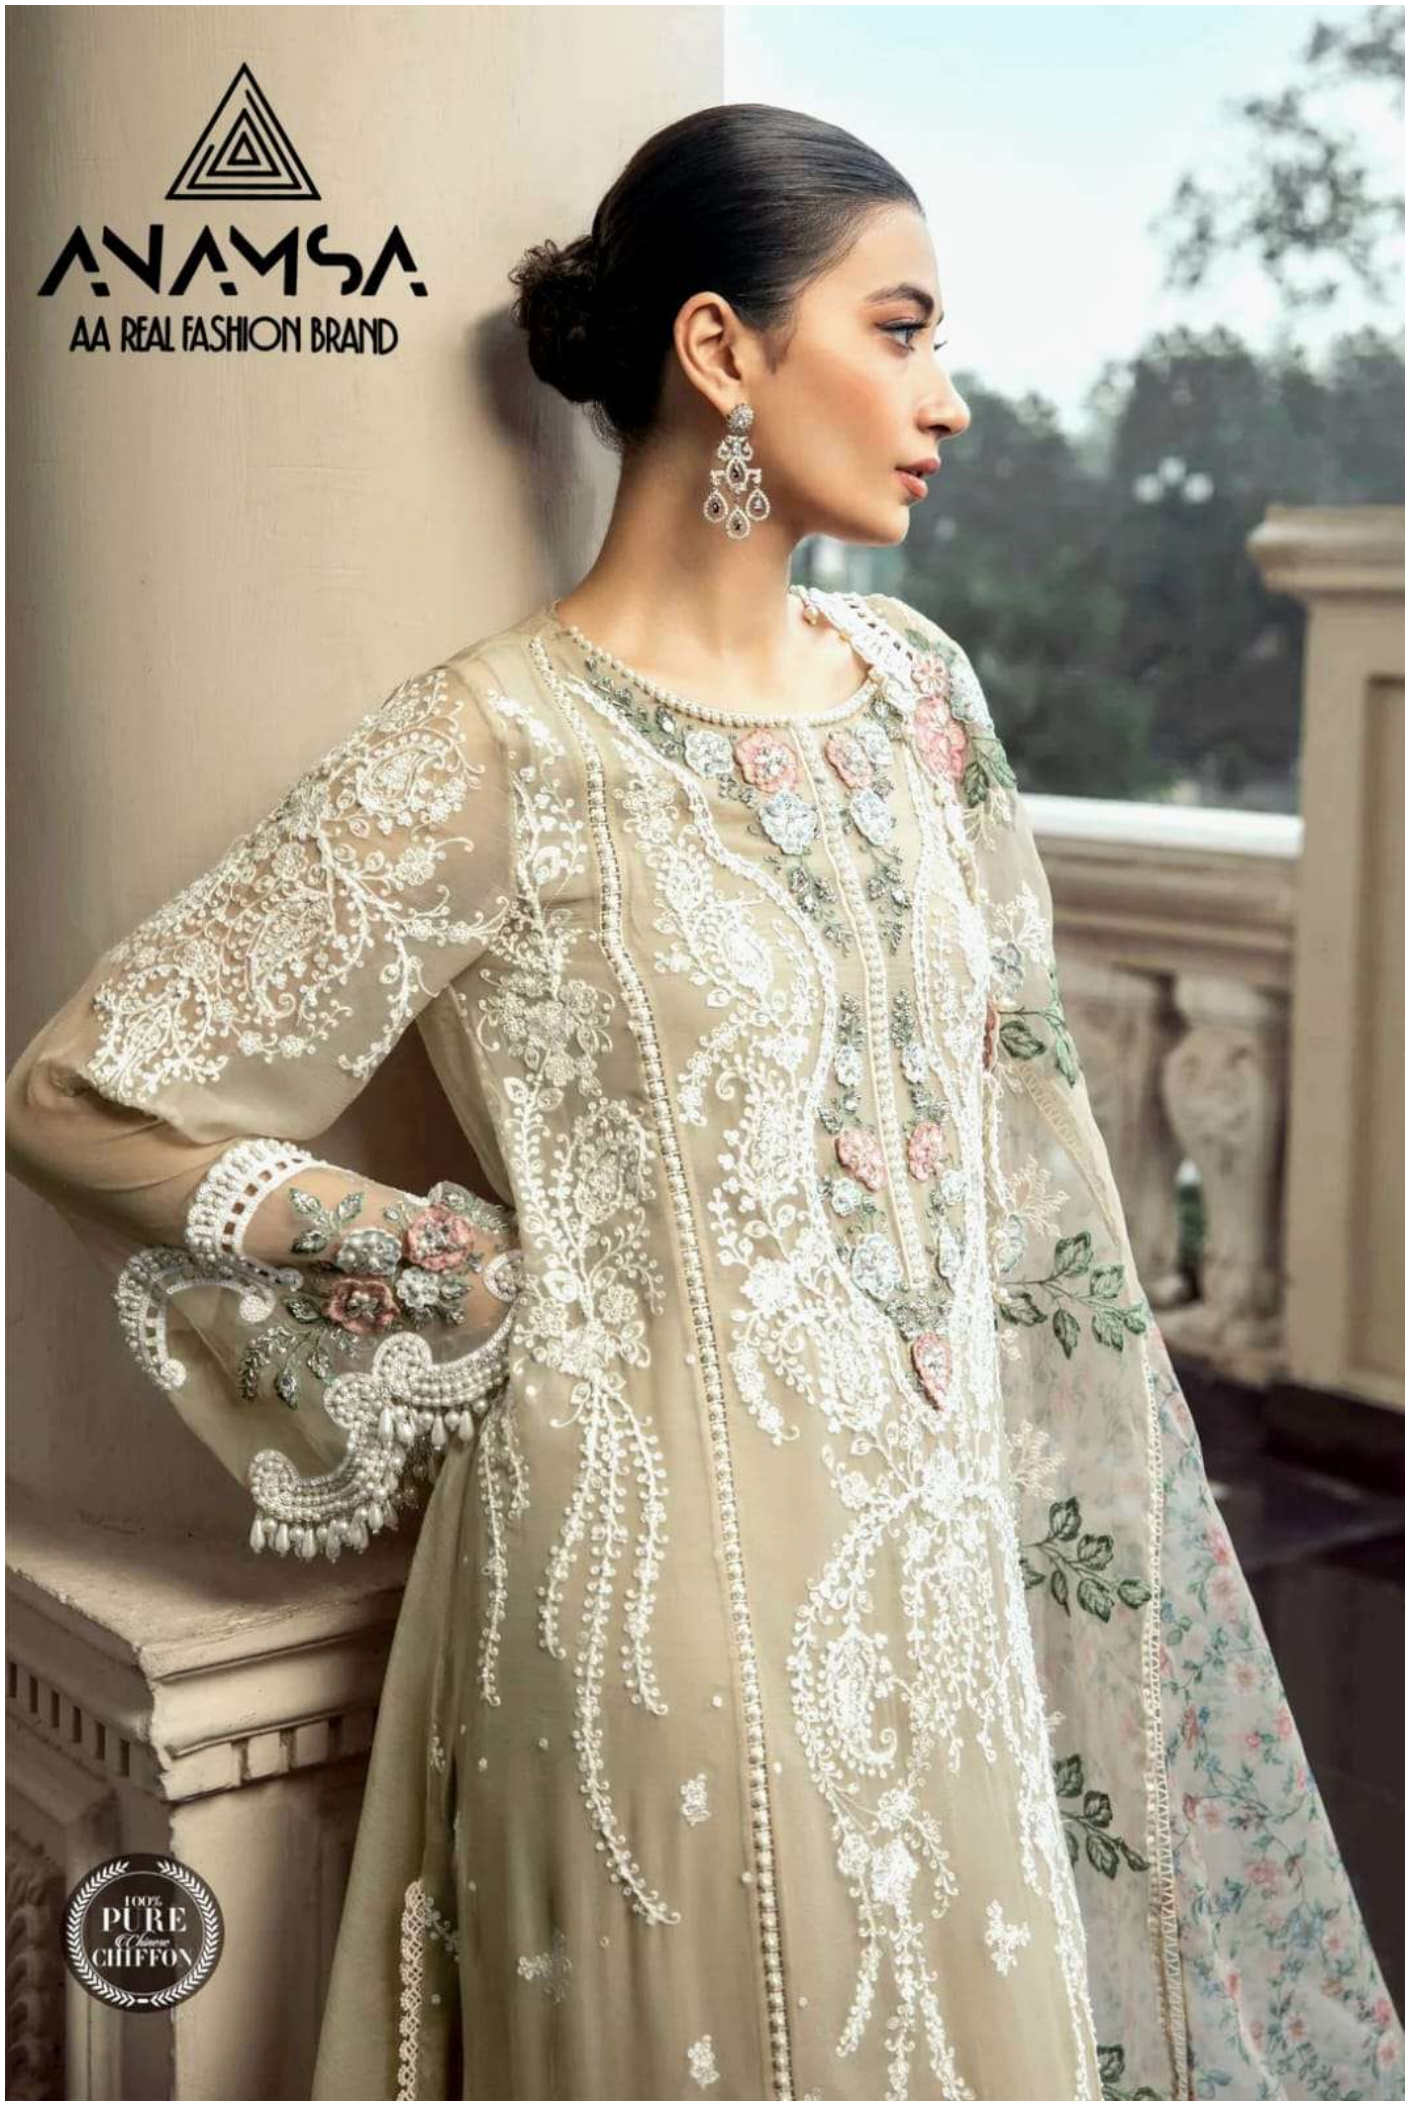

ANAMSA
AA REAL FASHION BRAND