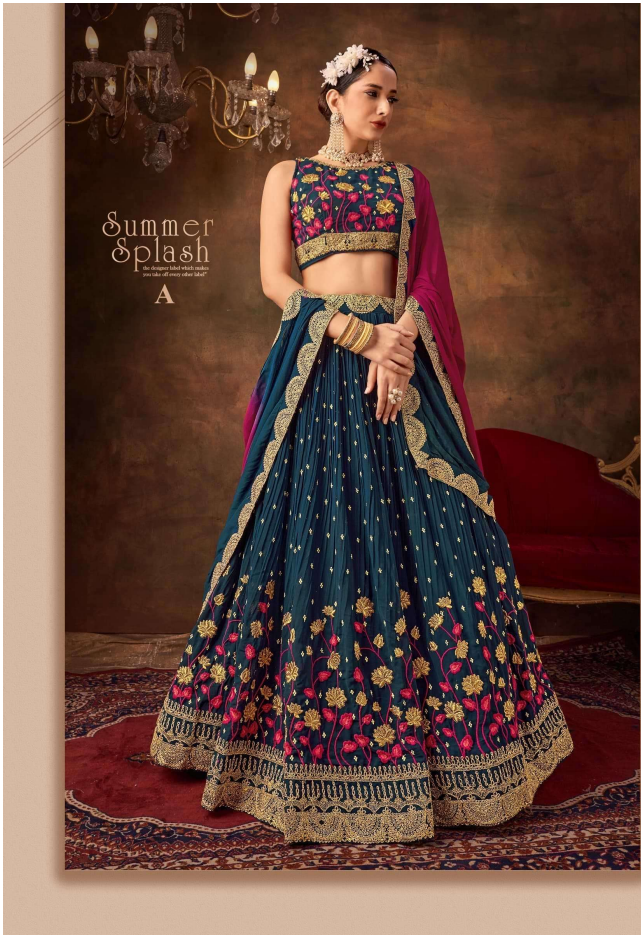

Summer  
Splash  
the designer label which makes  
you take off every other label  
A

Summer  
Splash

the designer label which makes  
you take off every other label

A

Anantesh  
*Lifestyle*

8001