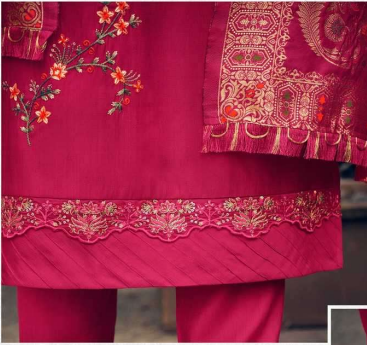

*fashion is not something that exists in dress only. Fashion is in the sky,
in the street fashion has to do with ideas the way we live, what is happening.*

LILY&LALI

GULS PRIDE

A PRODUCT OF FIONA GROUP

15501