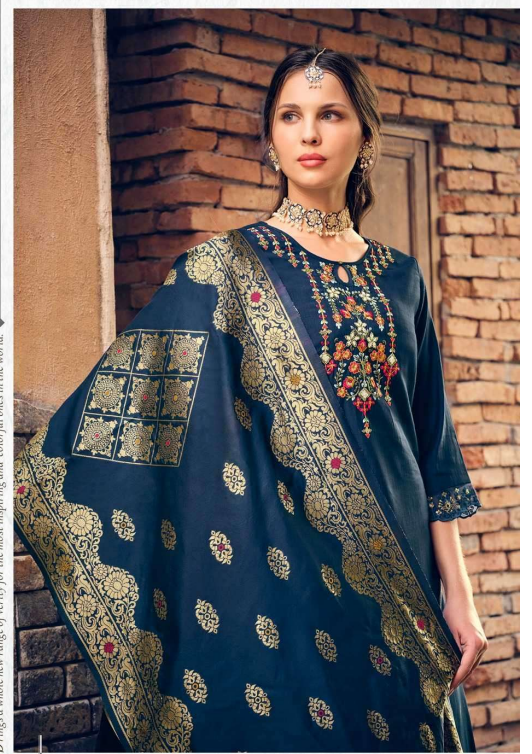

LILY & LALI®
GULS PRIDE
A PRODUCT OF Friends' GROUP