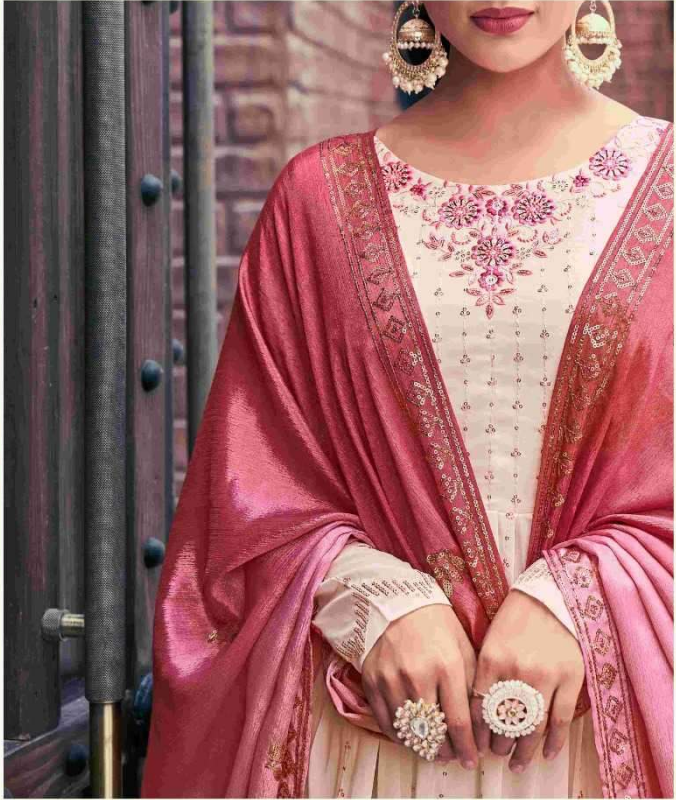

LAKES OF FASHION