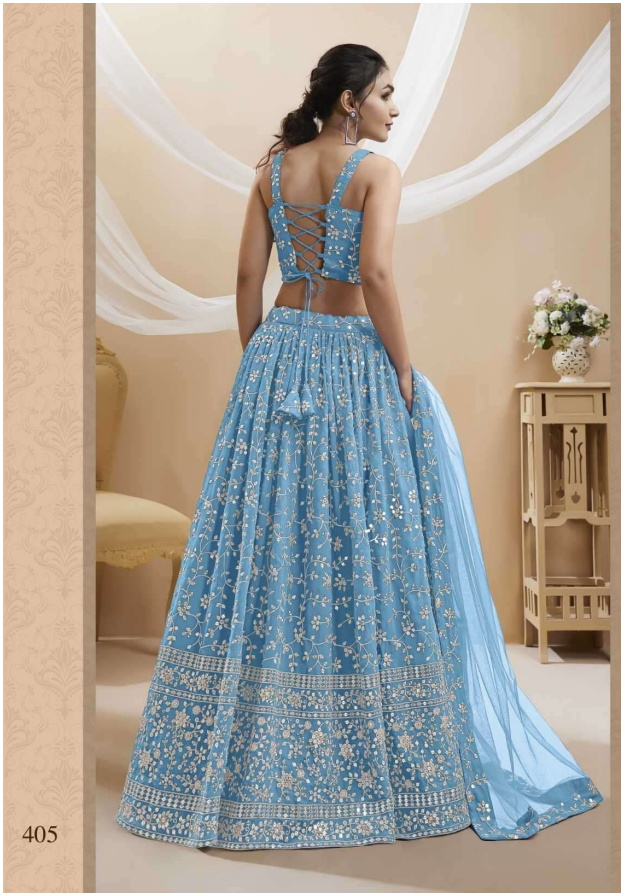

405

Zeel Clothing
PUNJABI WAREHOUSE