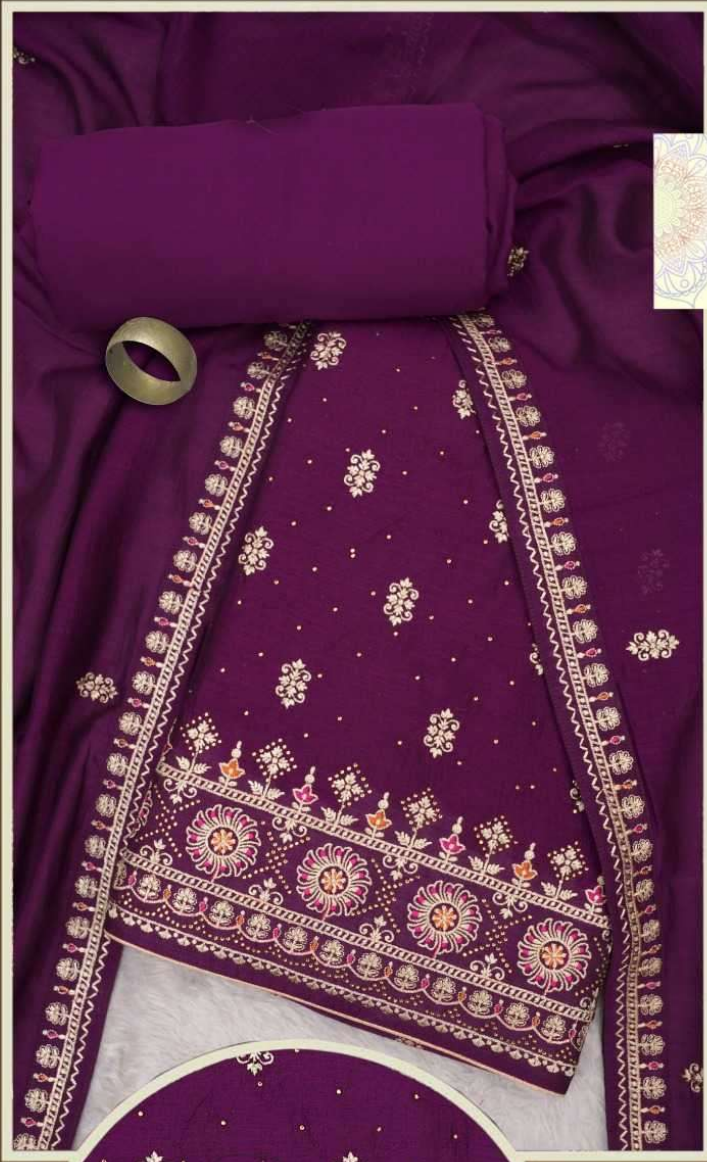

**PANCH
RATNA**

MUMTAZ

TOP+INNER: PURE VICHITRA SILK HEAVY
WORK WITH SWAROVSKI DIAMOND

DUPATTA: PURE VICHITRA SILK
WORK WITH 4-SIDE
LACE WORK BORDER

BOTTOM: SILK

MUMTAZ

TOP+INNER: PURE VICHITRA SILK HEAVY
WORK WITH SWAROVSKI DIAMOND

DUPATTA: PURE VICHITRA SILK
WORK WITH 4-SIDE
LACE WORK BORDER

BOTTOM: SILK

**PANCH
RATNA**

MUMTAZ

TOP+INNER: PURE VICHITRA SILK HEAVY
WORK WITH SWAROVSKI DIAMOND
DUPATTA: PURE VICHITRA SILK
WORK WITH 4-SIDE
LACE WORK BORDER
BOTTOM: SILK

DUPATTA: PURE VICHITRA SILK
WORK WITH 4-SIDE
LACE WORK BORDER

BOTTOM: SILK

PANCH
RATNA

MUMTAZ

TOP+INNER: PURE VICHITRA SILK HEAVY
WORK WITH SWAROVSKI DIAMOND

DUPATTA: PURE VICHITRA SILK
WORK WITH 4-SIDE
LACE WORK BORDER

BOTTOM: SILK