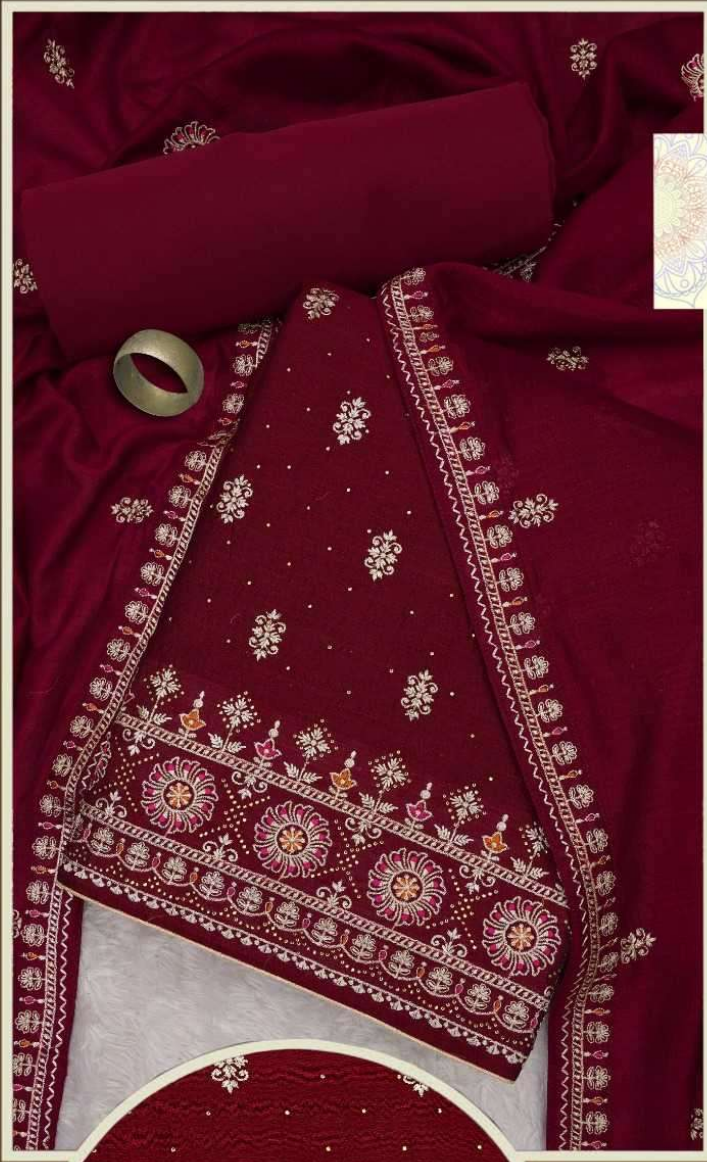

PANCH
RATNA

MUMTAZ

TOP+INNER: PURE VICHITRA SILK HEAVY
WORK WITH SWAROVSKI DIAMOND

DUPATTA: PURE VICHITRA SILK
WORK WITH 4-SIDE
LACE WORK BORDER

BOTTOM: SILK