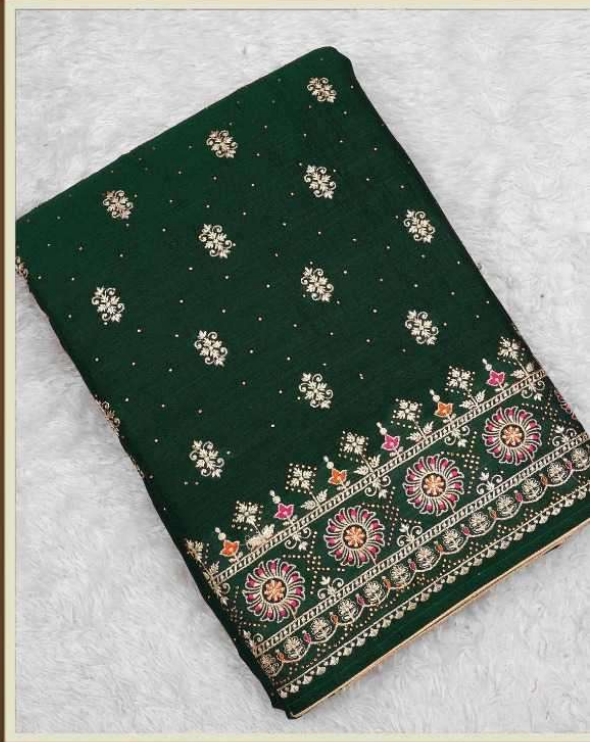

MUMTAZ

TOP+INNER: PURE VICHITRA SILK HEAVY
WORK WITH SWAROVSKI DIAMOND
DUPATTA: PURE VICHITRA SILK
WORK WITH 4-SIDE
LACE WORK BORDER
BOTTOM: SILK