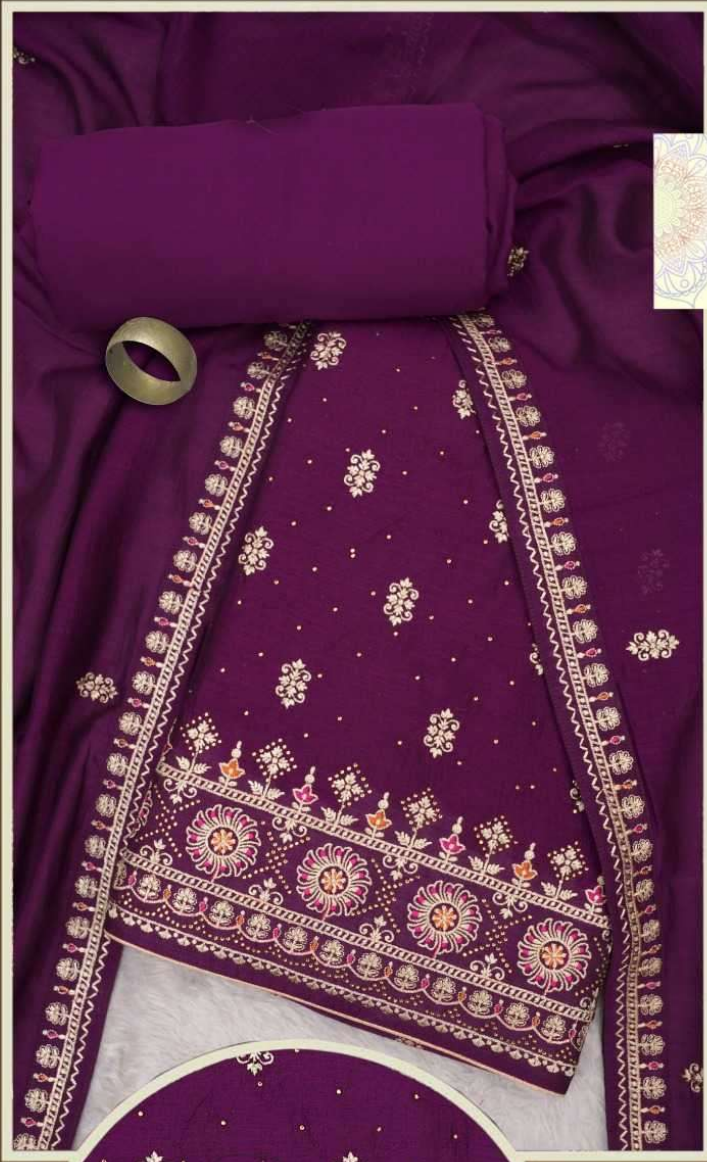

**PANCH
RATNA**

MUMTAZ

TOP+INNER: PURE VICHITRA SILK HEAVY
WORK WITH SWAROVSKI DIAMOND
DUPATTA: PURE VICHITRA SILK
WORK WITH 4-SIDE
LACE WORK BORDER
BOTTOM: SILK