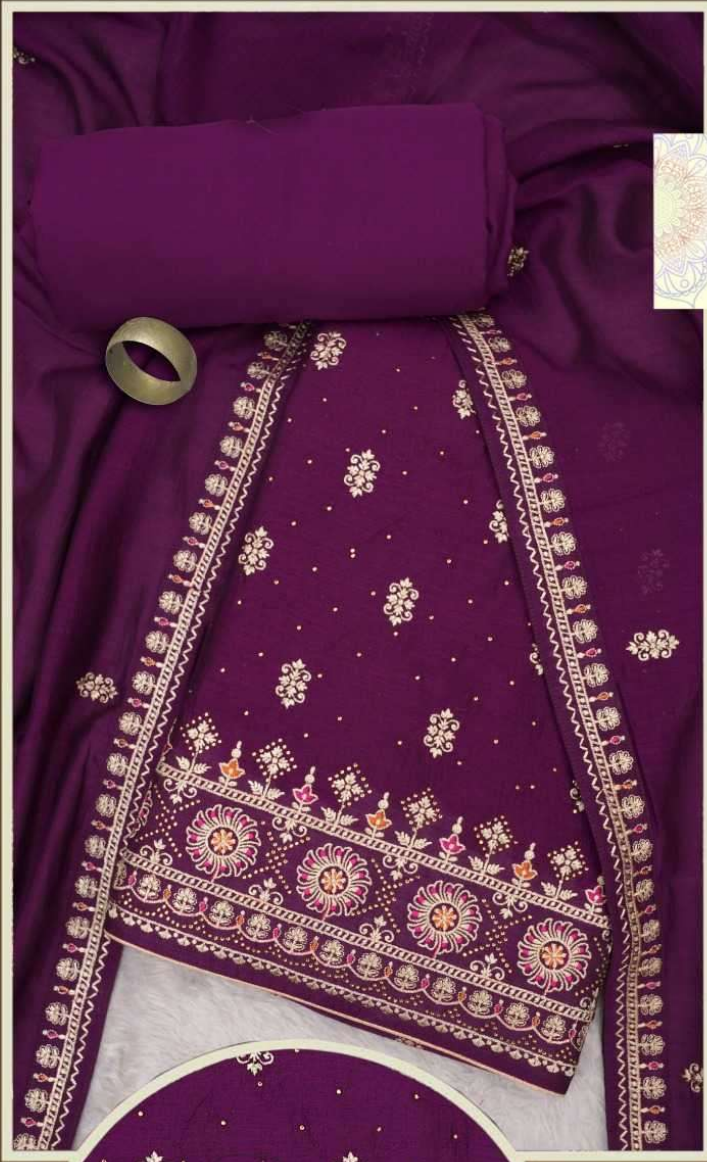

# MUMTAZ

TOP+INNER: PURE VICHITRA SILK HEAVY  
WORK WITH SWAROVSKI DIAMOND  
DUPATTA: PURE VICHITRA SILK  
WORK WITH 4-SIDE  
LACE WORK BORDER  
BOTTOM: SILK

# MUMTAZ

TOP+INNER: PURE VICHITRA SILK HEAVY  
WORK WITH SWAROVSKI DIAMOND

DUPATTA: PURE VICHITRA SILK  
WORK WITH 4-SIDE  
LACE WORK BORDER

BOTTOM: SILK

**PANCH  
RATNA**