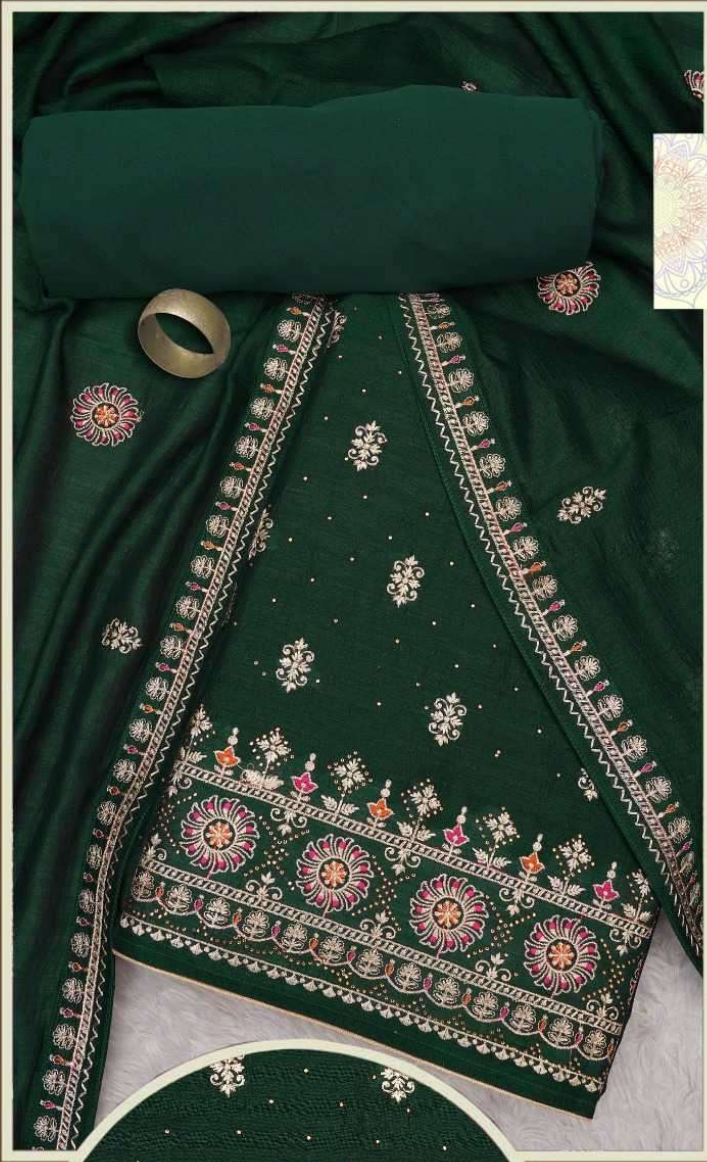

MUMTAZ

TOP+INNER: PURE VICHITRA SILK HEAVY
WORK WITH SWAROVSKI DIAMOND
DUPATTA: PURE VICHITRA SILK
WORK WITH 4-SIDE
LACE WORK BORDER
BOTTOM: SILK