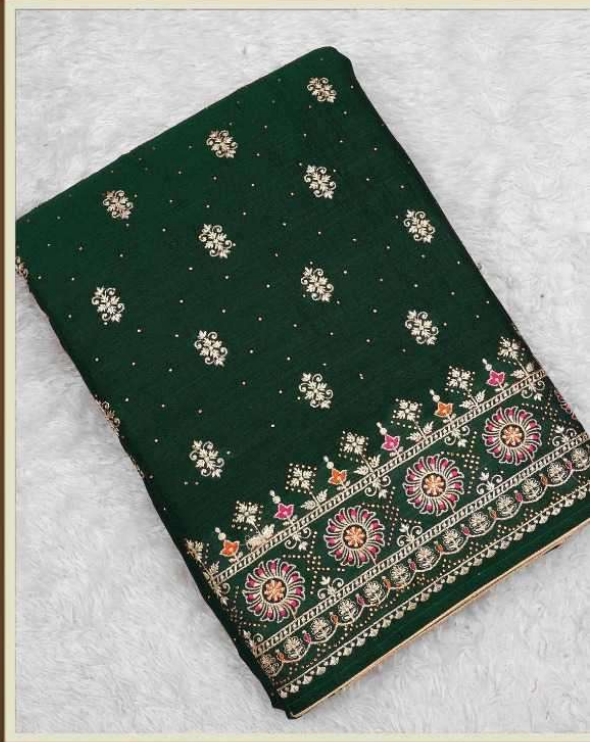

# MUMTAZ

TOP+INNER: PURE VICHITRA SILK HEAVY  
WORK WITH SWAROVSKI DIAMOND  
DUPATTA: PURE VICHITRA SILK  
WORK WITH 4-SIDE  
LACE WORK BORDER  
BOTTOM: SILK

# MUMTAZ

TOP+INNER: PURE VICHITRA SILK HEAVY  
WORK WITH SWAROVSKI DIAMOND  
DUPATTA: PURE VICHITRA SILK  
WORK WITH 4-SIDE  
LACE WORK BORDER  
BOTTOM: SILK

  
PANCH  
RATNA

TOP+INNER: PURE VICHITRA SILK HEAVY  
WORK WITH SWAROVSKI DIAMOND  
DUPATTA: PURE VICHITRA SILK WORK  
WITH 4-SIDELACE WORK BORDER  
BOTTOM: SILK

**MUMTAZ**

**PANCH  
RATNA**