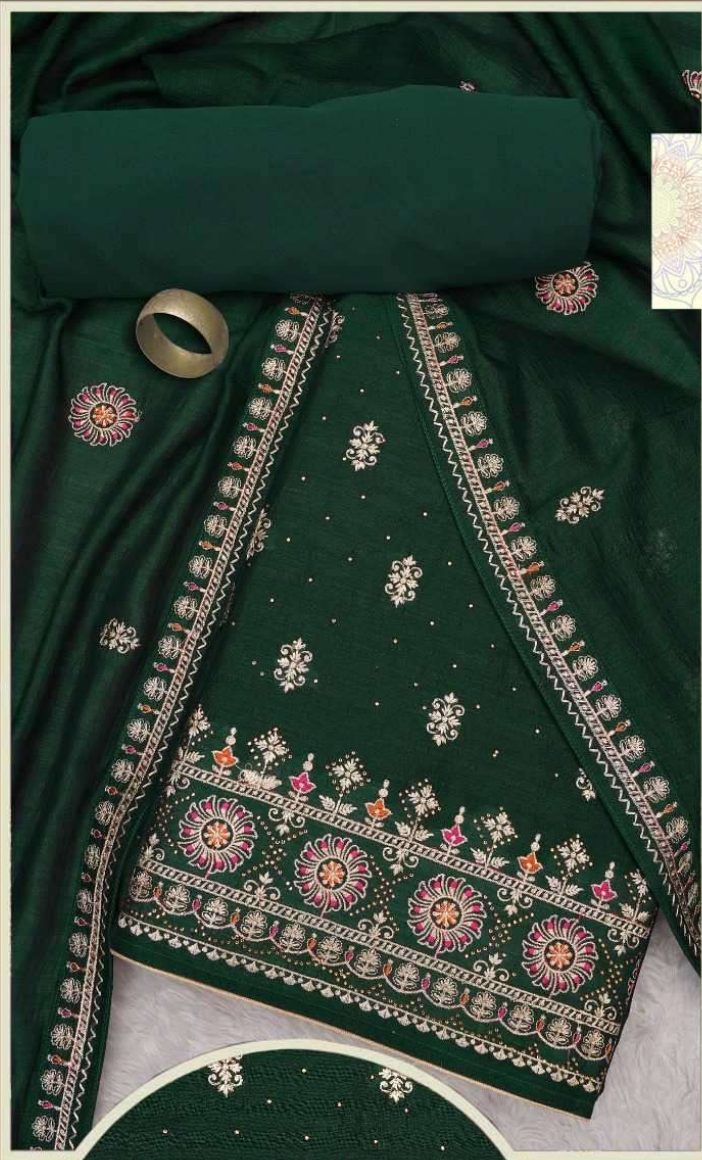

**PANCH
RATNA**

MUMTAZ

TOP+INNER: PURE VICHITRA SILK HEAVY
WORK WITH SWAROVSKI DIAMOND

DUPATTA: PURE VICHITRA SILK
WORK WITH 4-SIDE
LACE WORK BORDER

BOTTOM: SILK