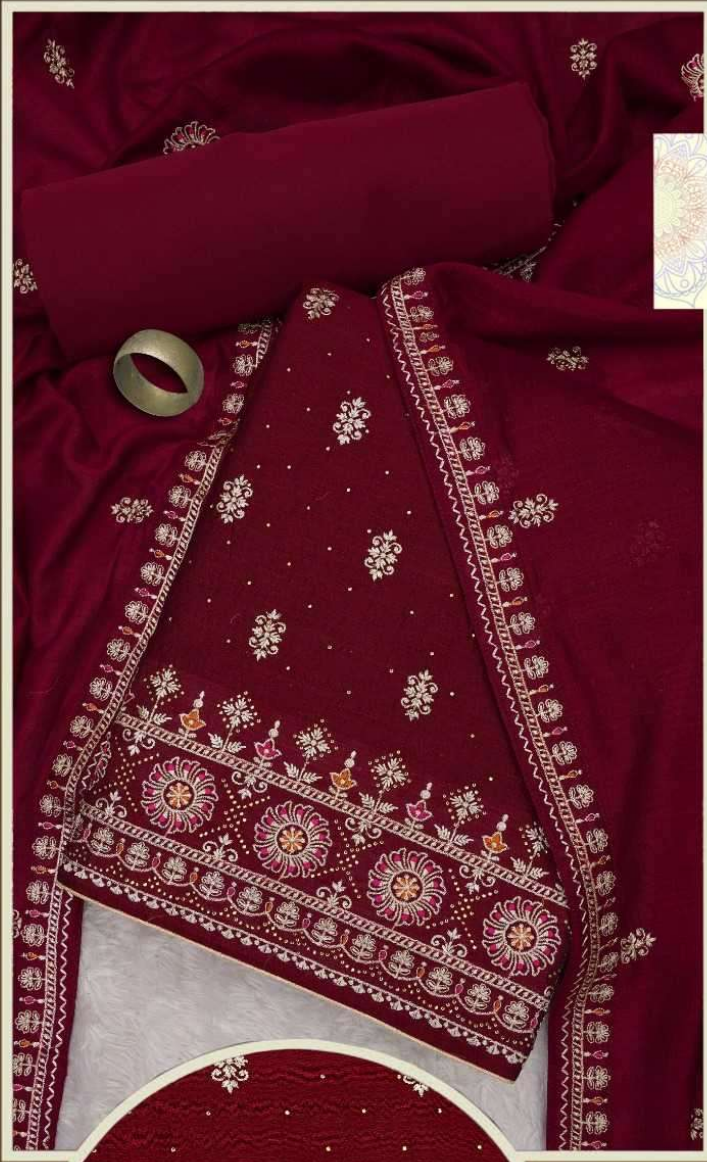

# MUMTAZ

TOP+INNER: PURE VICHITRA SILK HEAVY  
WORK WITH SWAROVSKI DIAMOND  
DUPATTA: PURE VICHITRA SILK  
WORK WITH 4-SIDE  
LACE WORK BORDER  
BOTTOM: SILK

  
PANCH  
RATNA

TOP+INNER: PURE VICHITRA SILK HEAVY  
WORK WITH SWAROVSKI DIAMOND  
DUPATTA: PURE VICHITRA SILK WORK  
WITH 4-SIDELACE WORK BORDER  
BOTTOM: SILK

**MUMTAZ**

**PANCH  
RATNA**

# MUMTAZ

TOP+INNER: PURE VICHITRA SILK HEAVY  
WORK WITH SWAROVSKI DIAMOND  
DUPATTA: PURE VICHITRA SILK  
WORK WITH 4-SIDE  
LACE WORK BORDER  
BOTTOM: SILK