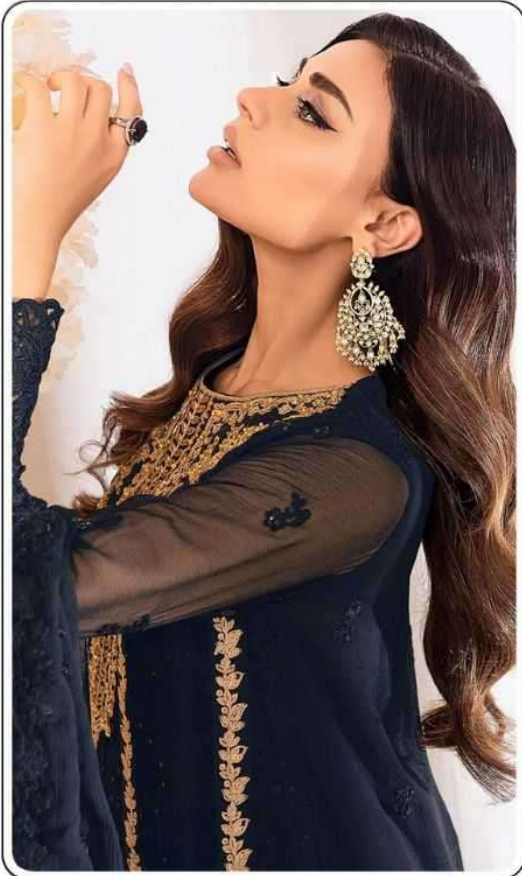

AMIRA

AMIRA

D.No.115-A

TOP- Fox Georgette
with Embroidery

**BOTTOM-
INNER** Dull santoon

DUPATTA- Nazmin with
Embroidery

AMIRA

D.No.115-B

TOP- Fox Georgette
with Embroidery

**BOTTOM-
INNER** Dull santoon

DUPATTA- Nazmin with
Embroidery

AMIRA

TOP

Fox Georgette
with Embroidery

BOTTOM
INNER

Dull Santoon

AMIRA

MSD
FASHION
AMIRA

D.No.115-D

TOP - Fox Georgette with Embroidery

BOTTOM-INNER - Dull santoon

DUPATTA - Nazmin with Embroidery

AMIRA

D.No.115-C