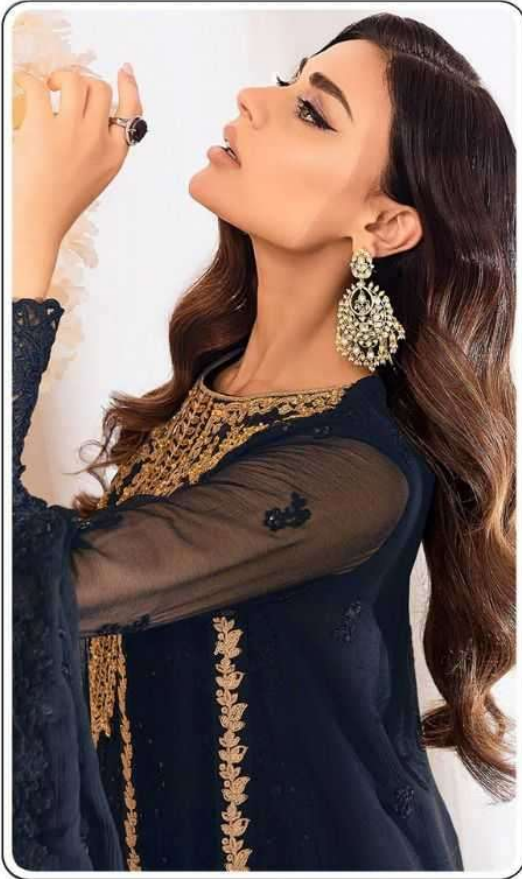

AMIRA

AMIRA

D.No.115-A

TOP- Fox Georgette
with Embroidery

**BOTTOM-
INNER** Dull santoon

DUPATTA- Nazmin with
Embroidery

AMIRA

D.No.115-B

TOP- Fox Georgette
with Embroidery

**BOTTOM-
INNER** Dull santoon

DUPATTA- Nazmin with
Embroidery

AMIRA

TOP

Fox Georgette
with Embroidery

BOTTOM
INNER

Dull Santoon

AMIRA

MSD
FASHION
AMIRA

D.No.115-D

TOP- Fox Georgette with Embroidery

BOTTOM-INNER- Dull santoon

DUPATTA- Nazmin with Embroidery

AMIRA

D.No.115-C