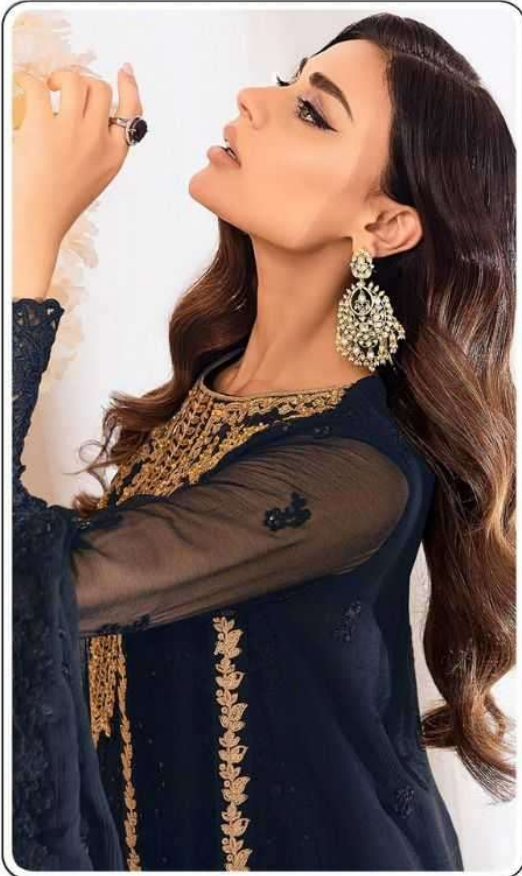

AMIRA

AMIRA

D.No.115-A

TOP- Fox Georgette
with Embroidery

**BOTTOM-
INNER** Dull santoon

DUPATTA- Nazmin with
Embroidery

AMIRA

D.No.115-B

TOP- Fox Georgette
with Embroidery

**BOTTOM-
INNER** Dull santoon

DUPATTA- Nazmin with
Embroidery

AMIRA

TOP

Fox Georgette
with Embroidery

BOTTOM
INNER

Dull Santoon

AMIRA

MSD
FASHION
AMIRA

D.No.115-D

TOP- Fox Georgette with Embroidery

BOTTOM-INNER- Dull santoon

DUPATTA- Nazmin with Embroidery

AMIRA

D.No.115-C