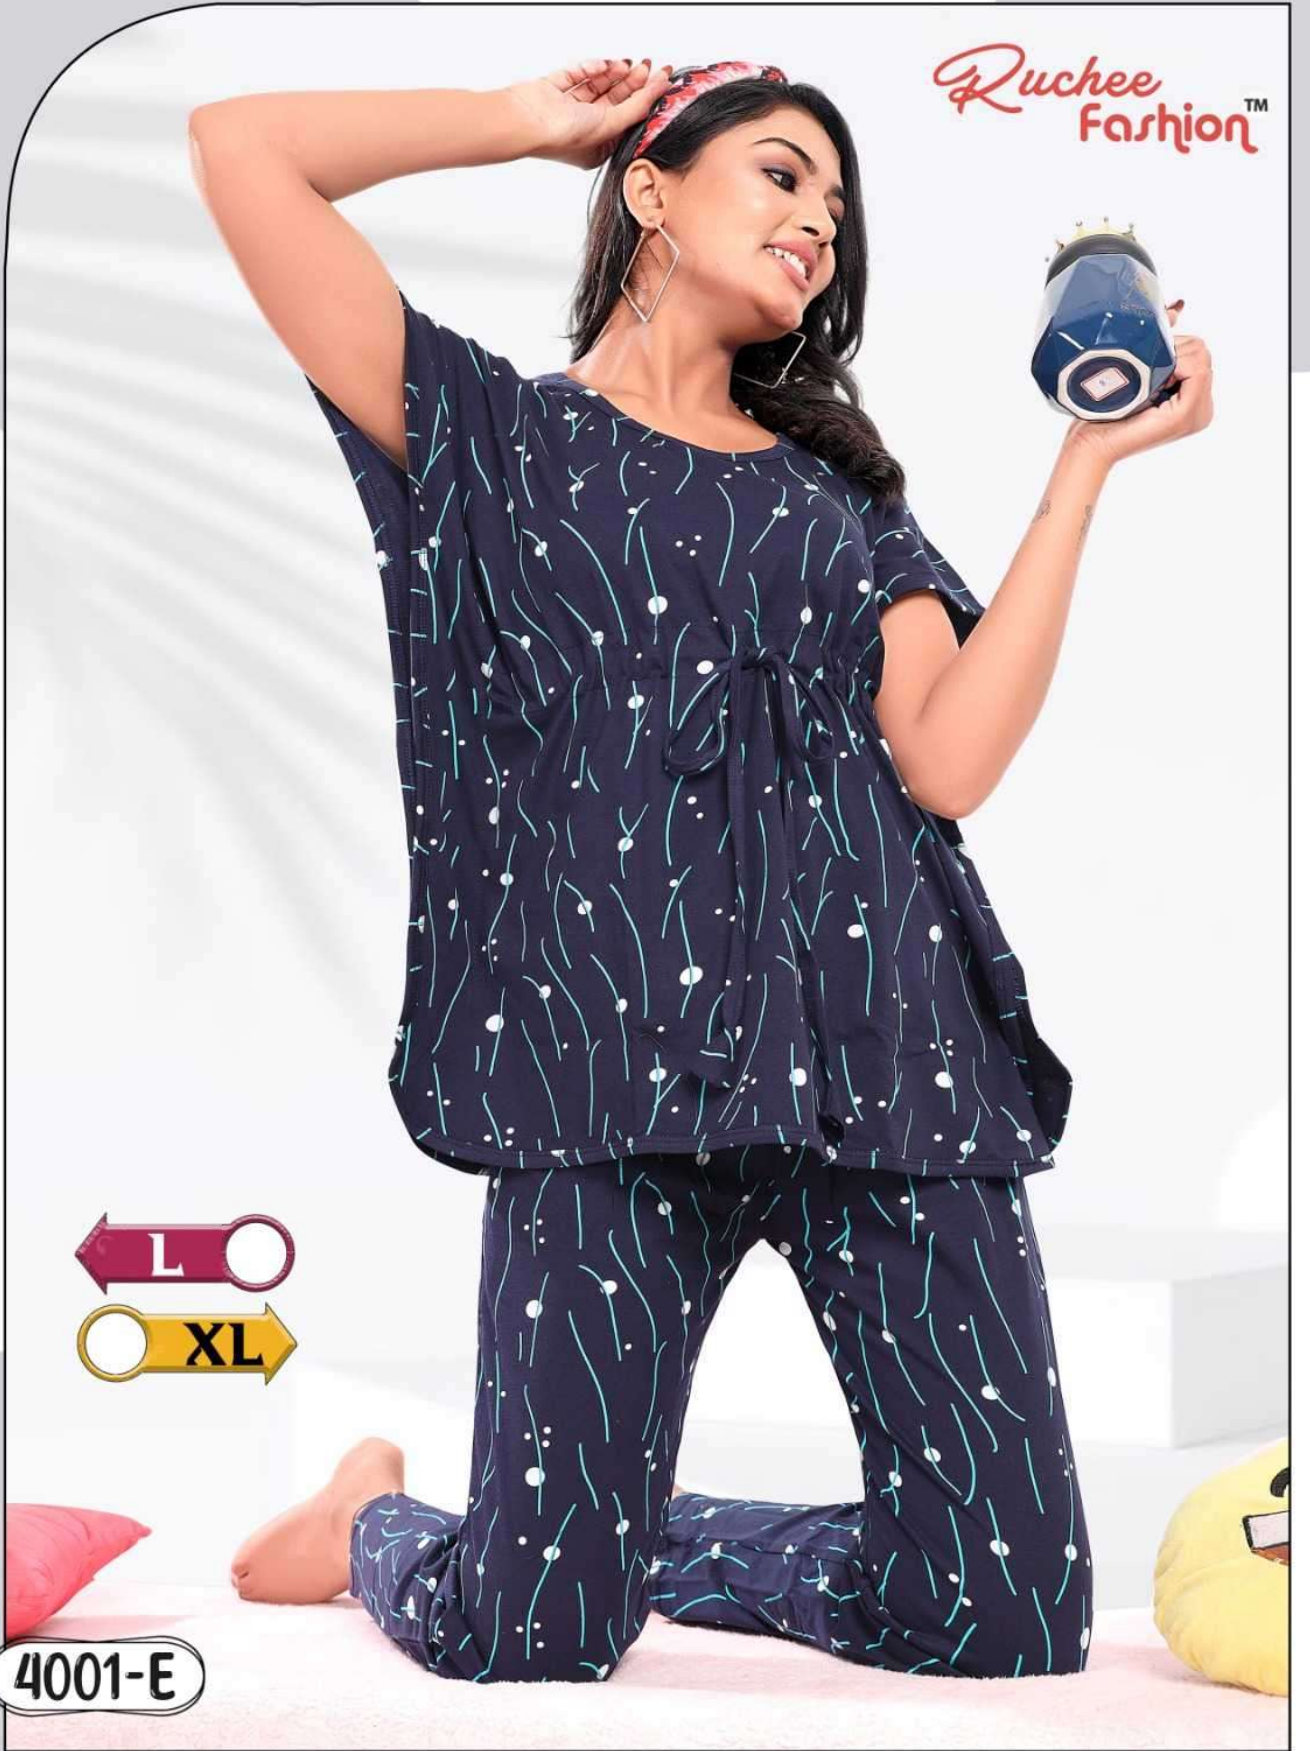

Ruchee
Fashion™

PREMIUM LOUNGE WEAR

VOL-4001

Ruchee Fashion™

PREMIUM LOUNGE WEAR

4001-C

Ruchee
Fashion™

PREMIUM LOUNGE WEAR

4001-E

Ruchee Fashion™

PREMIUM LOUNGE WEAR

4001-A

Ruchee
Fashion™

PREMIUM LOUNGE WEAR

VOL-4001

VOL-4001