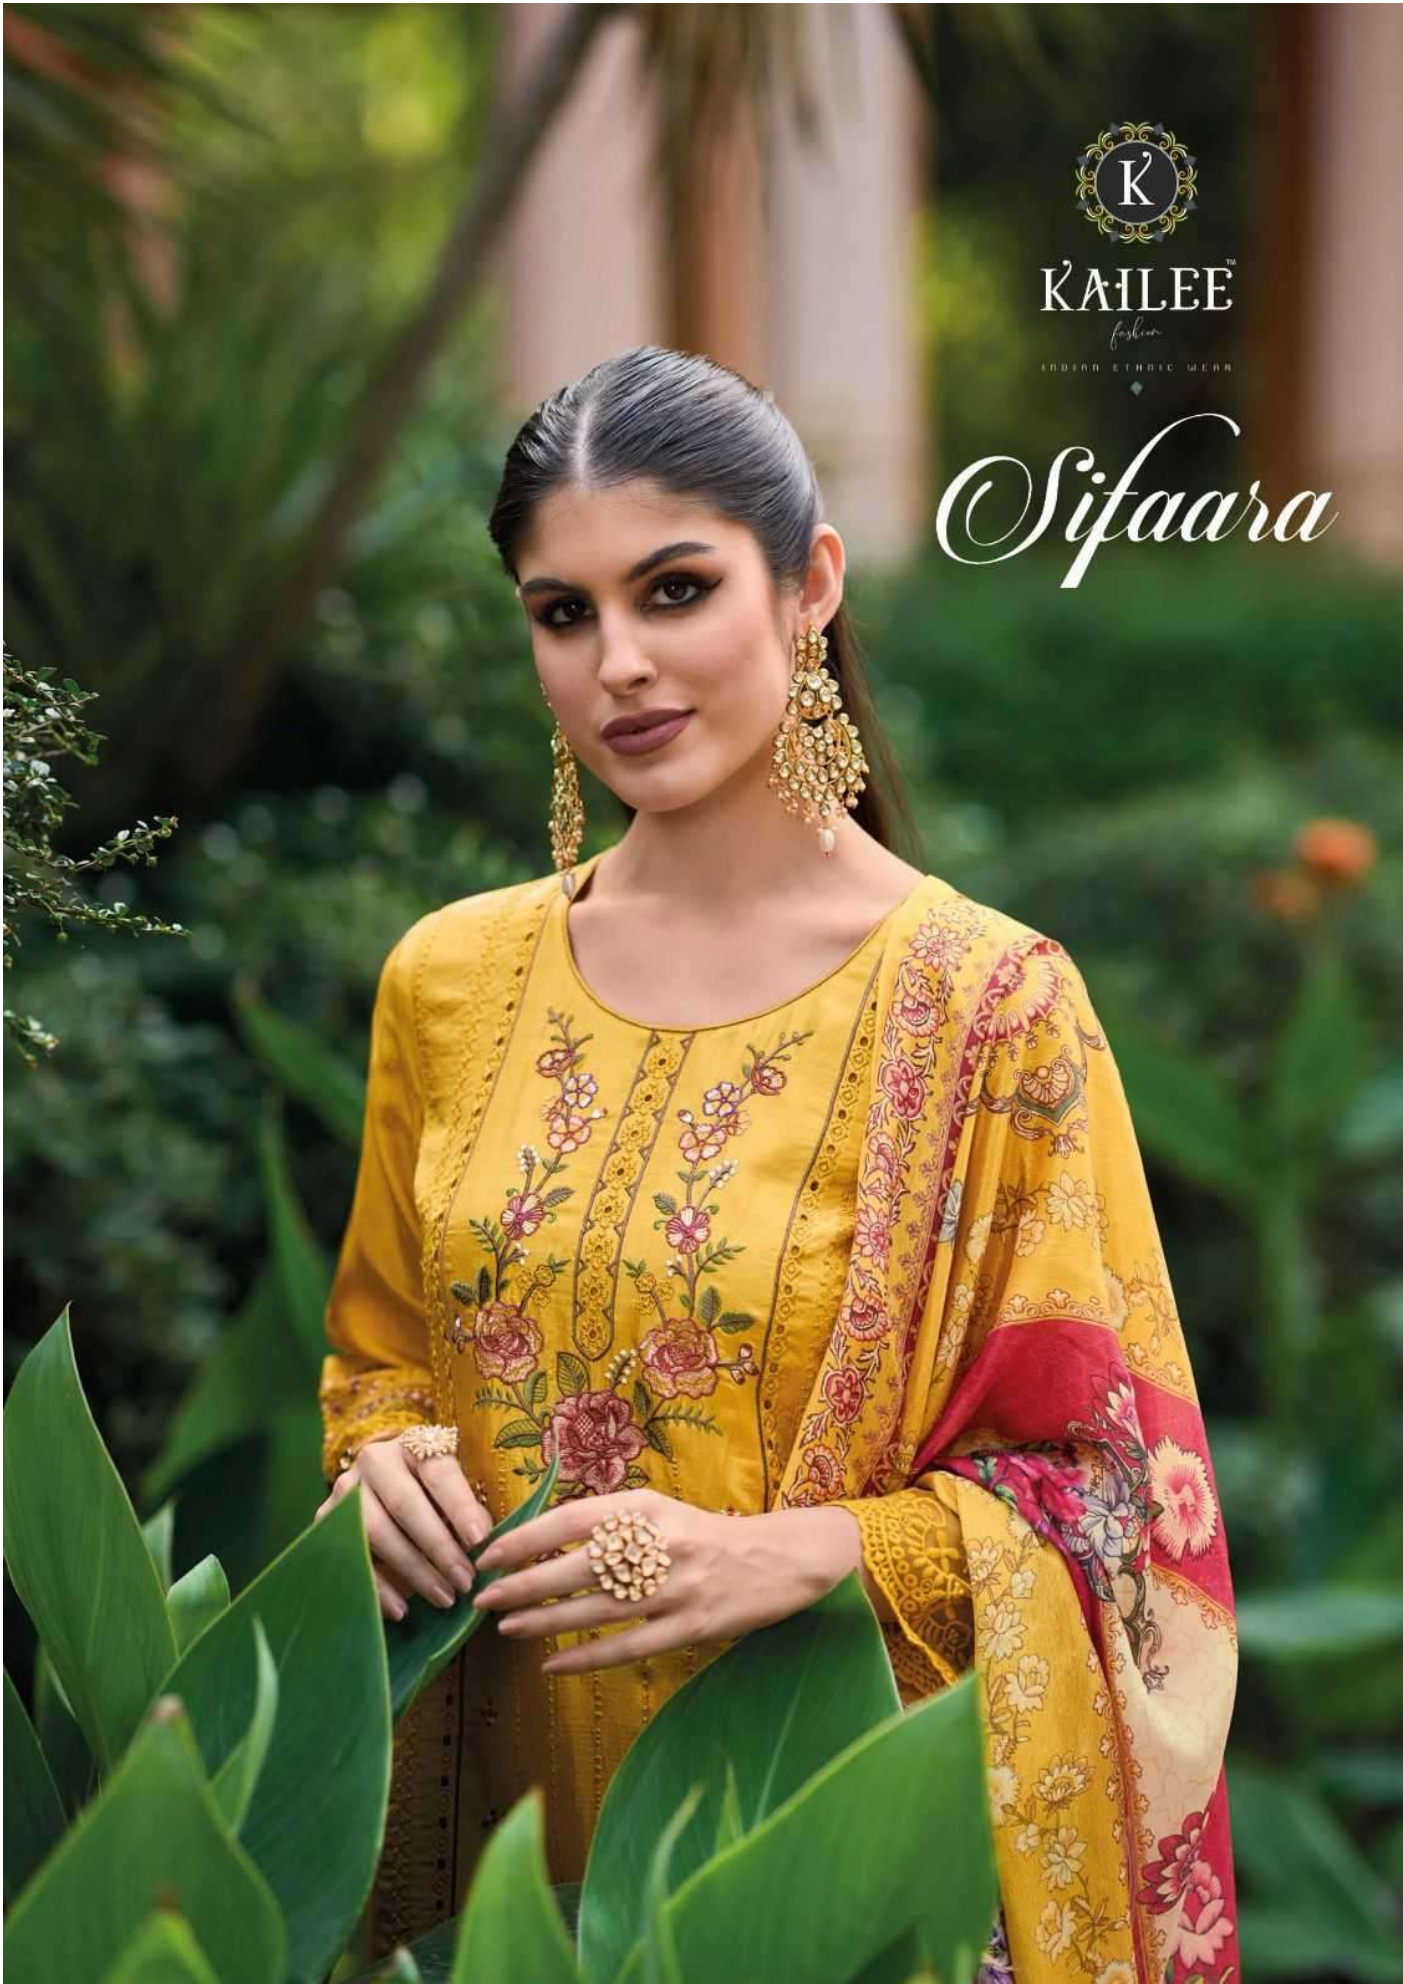

KAILEE™

fashion

INDIAN ETHNIC WEAR

Sifaara

42441

KAILEE™

fashion

INDIAN ETHNIC WEAR

Sifaara

KAILEE

WOMEN'S WEAR

KAILEE

fashion

INDIAN EMBROID MESH

42443

KAILEE™