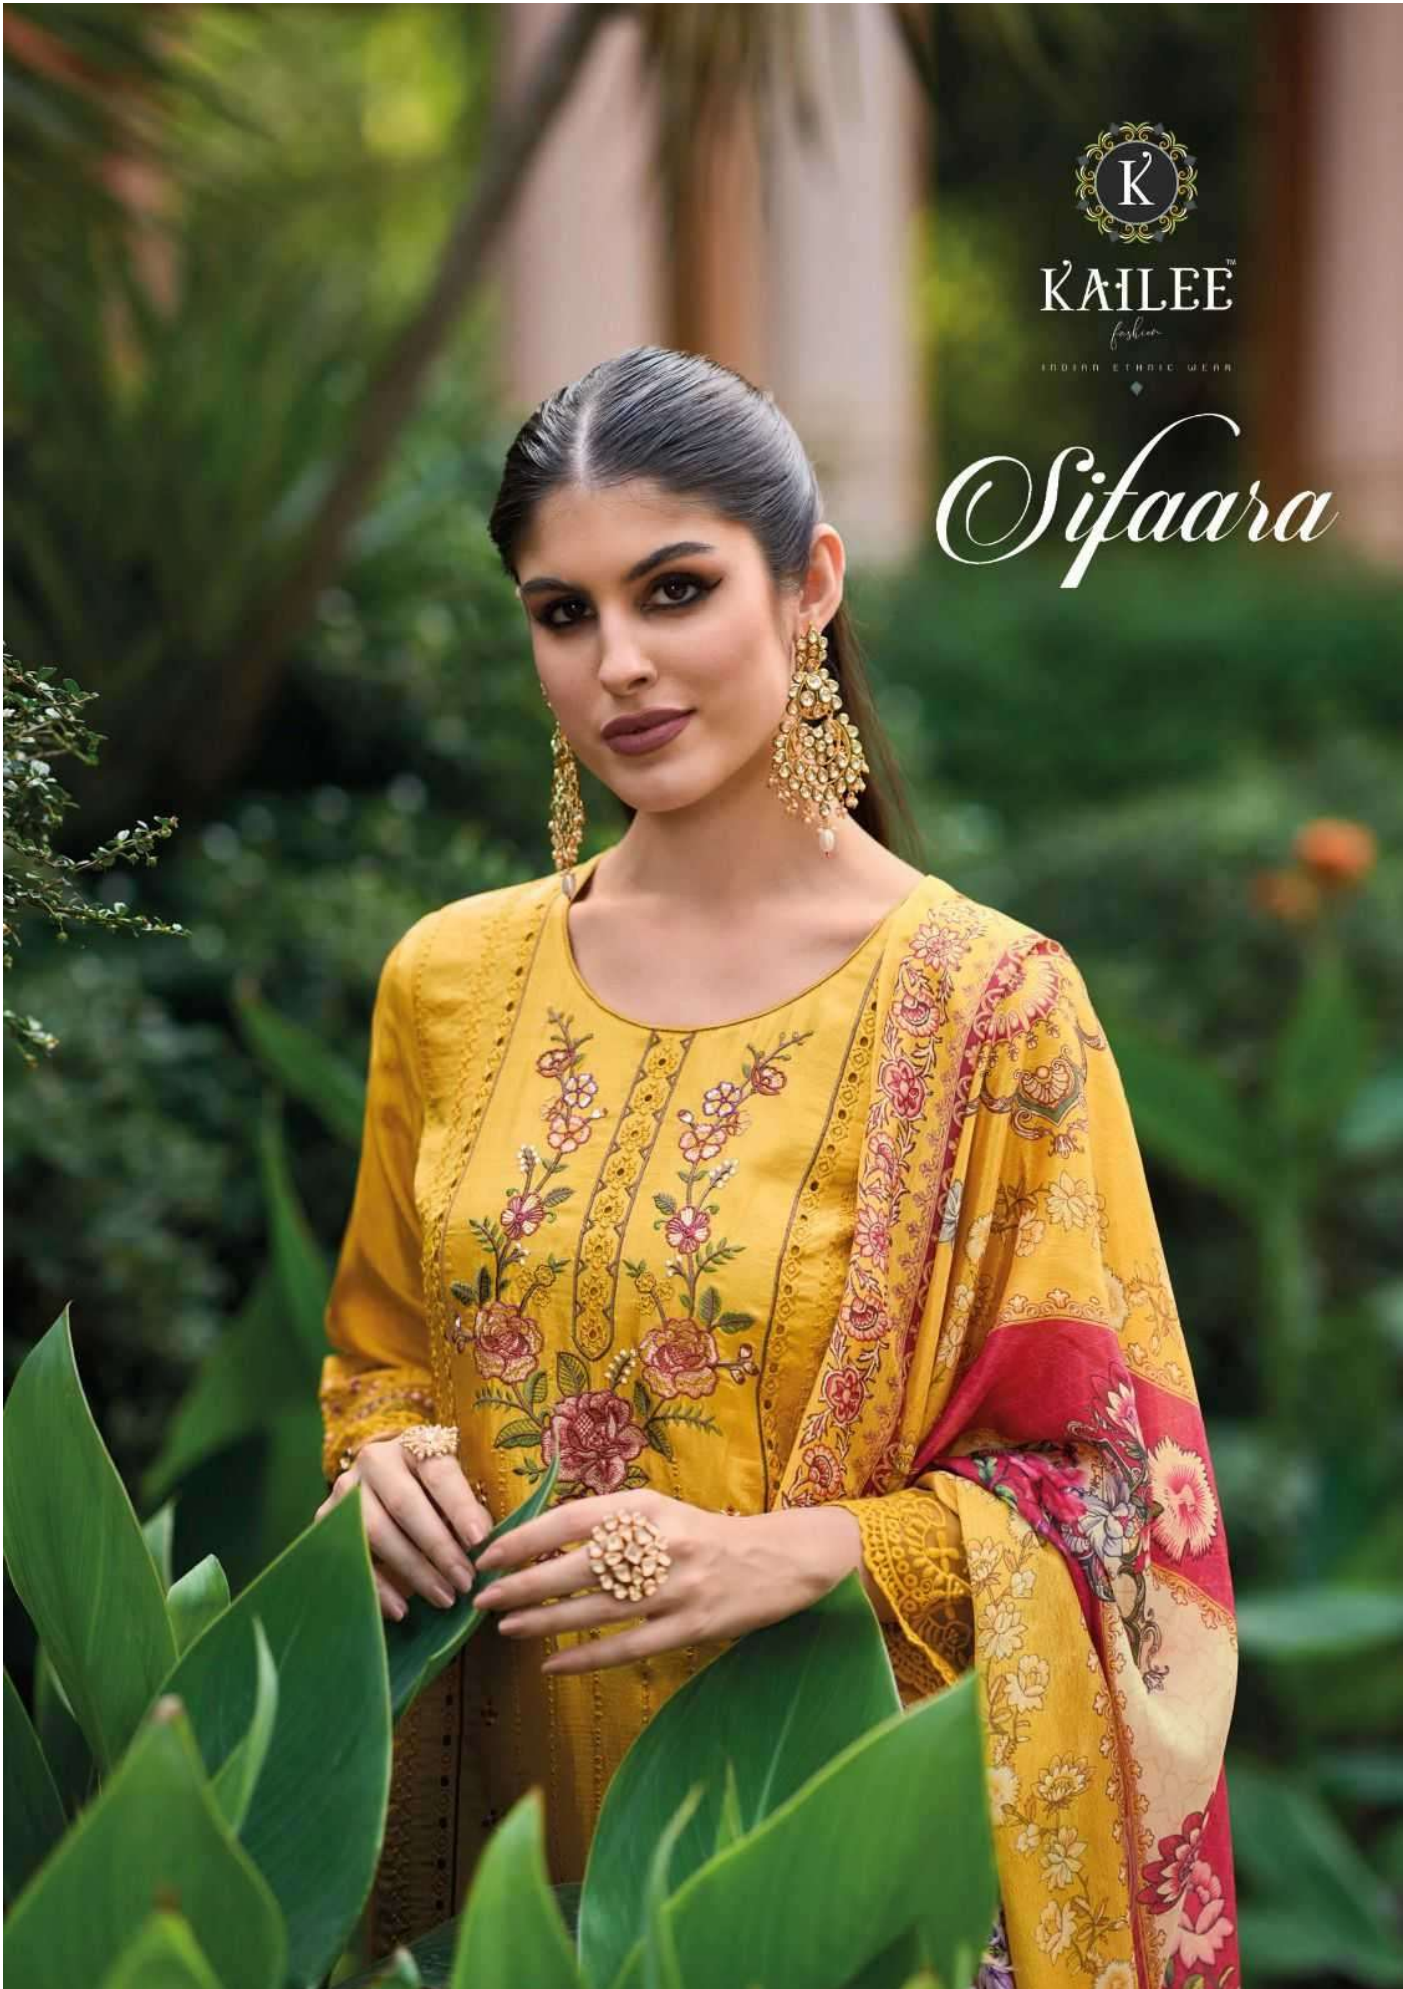

KAILEE™

fashion

INDIAN ETHNIC WEAR

# Sifaara

42441

KAILEE™

fashion

INDIAN ETHNIC WEAR