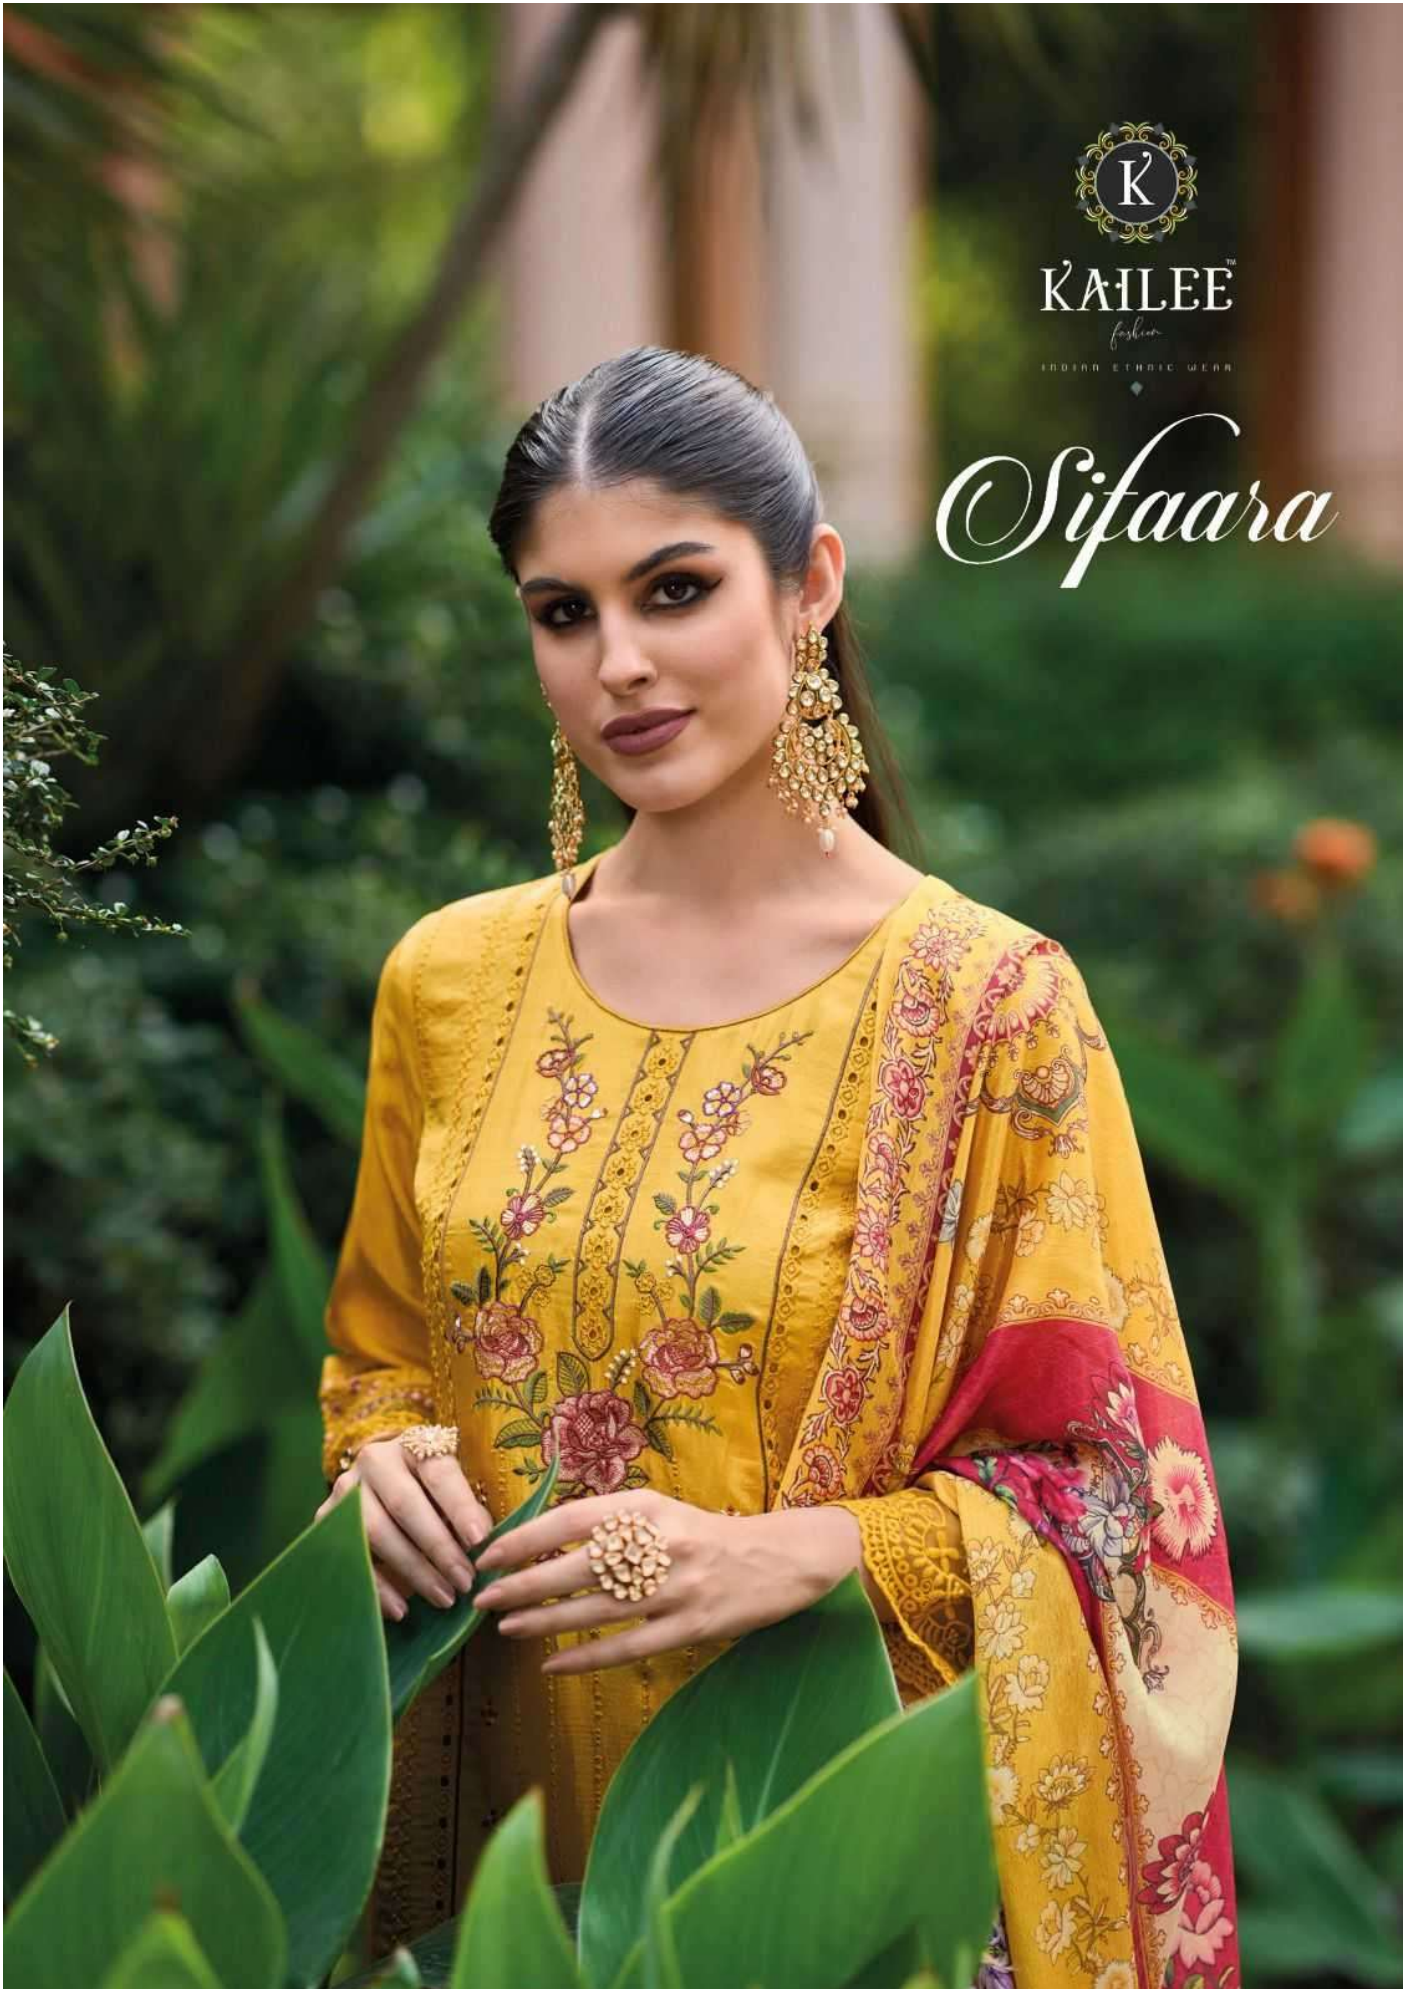

KAILEE™

fashion

INDIAN ETHNIC WEAR

Sifaara

42441

KAILEE™

fashion

INDIAN ETHNIC WEAR

Sifaara

KAILEE

WOMEN'S WEAR

KAILEE

fashion

INDIAN EMBROID MESH

42443

KAILEE™