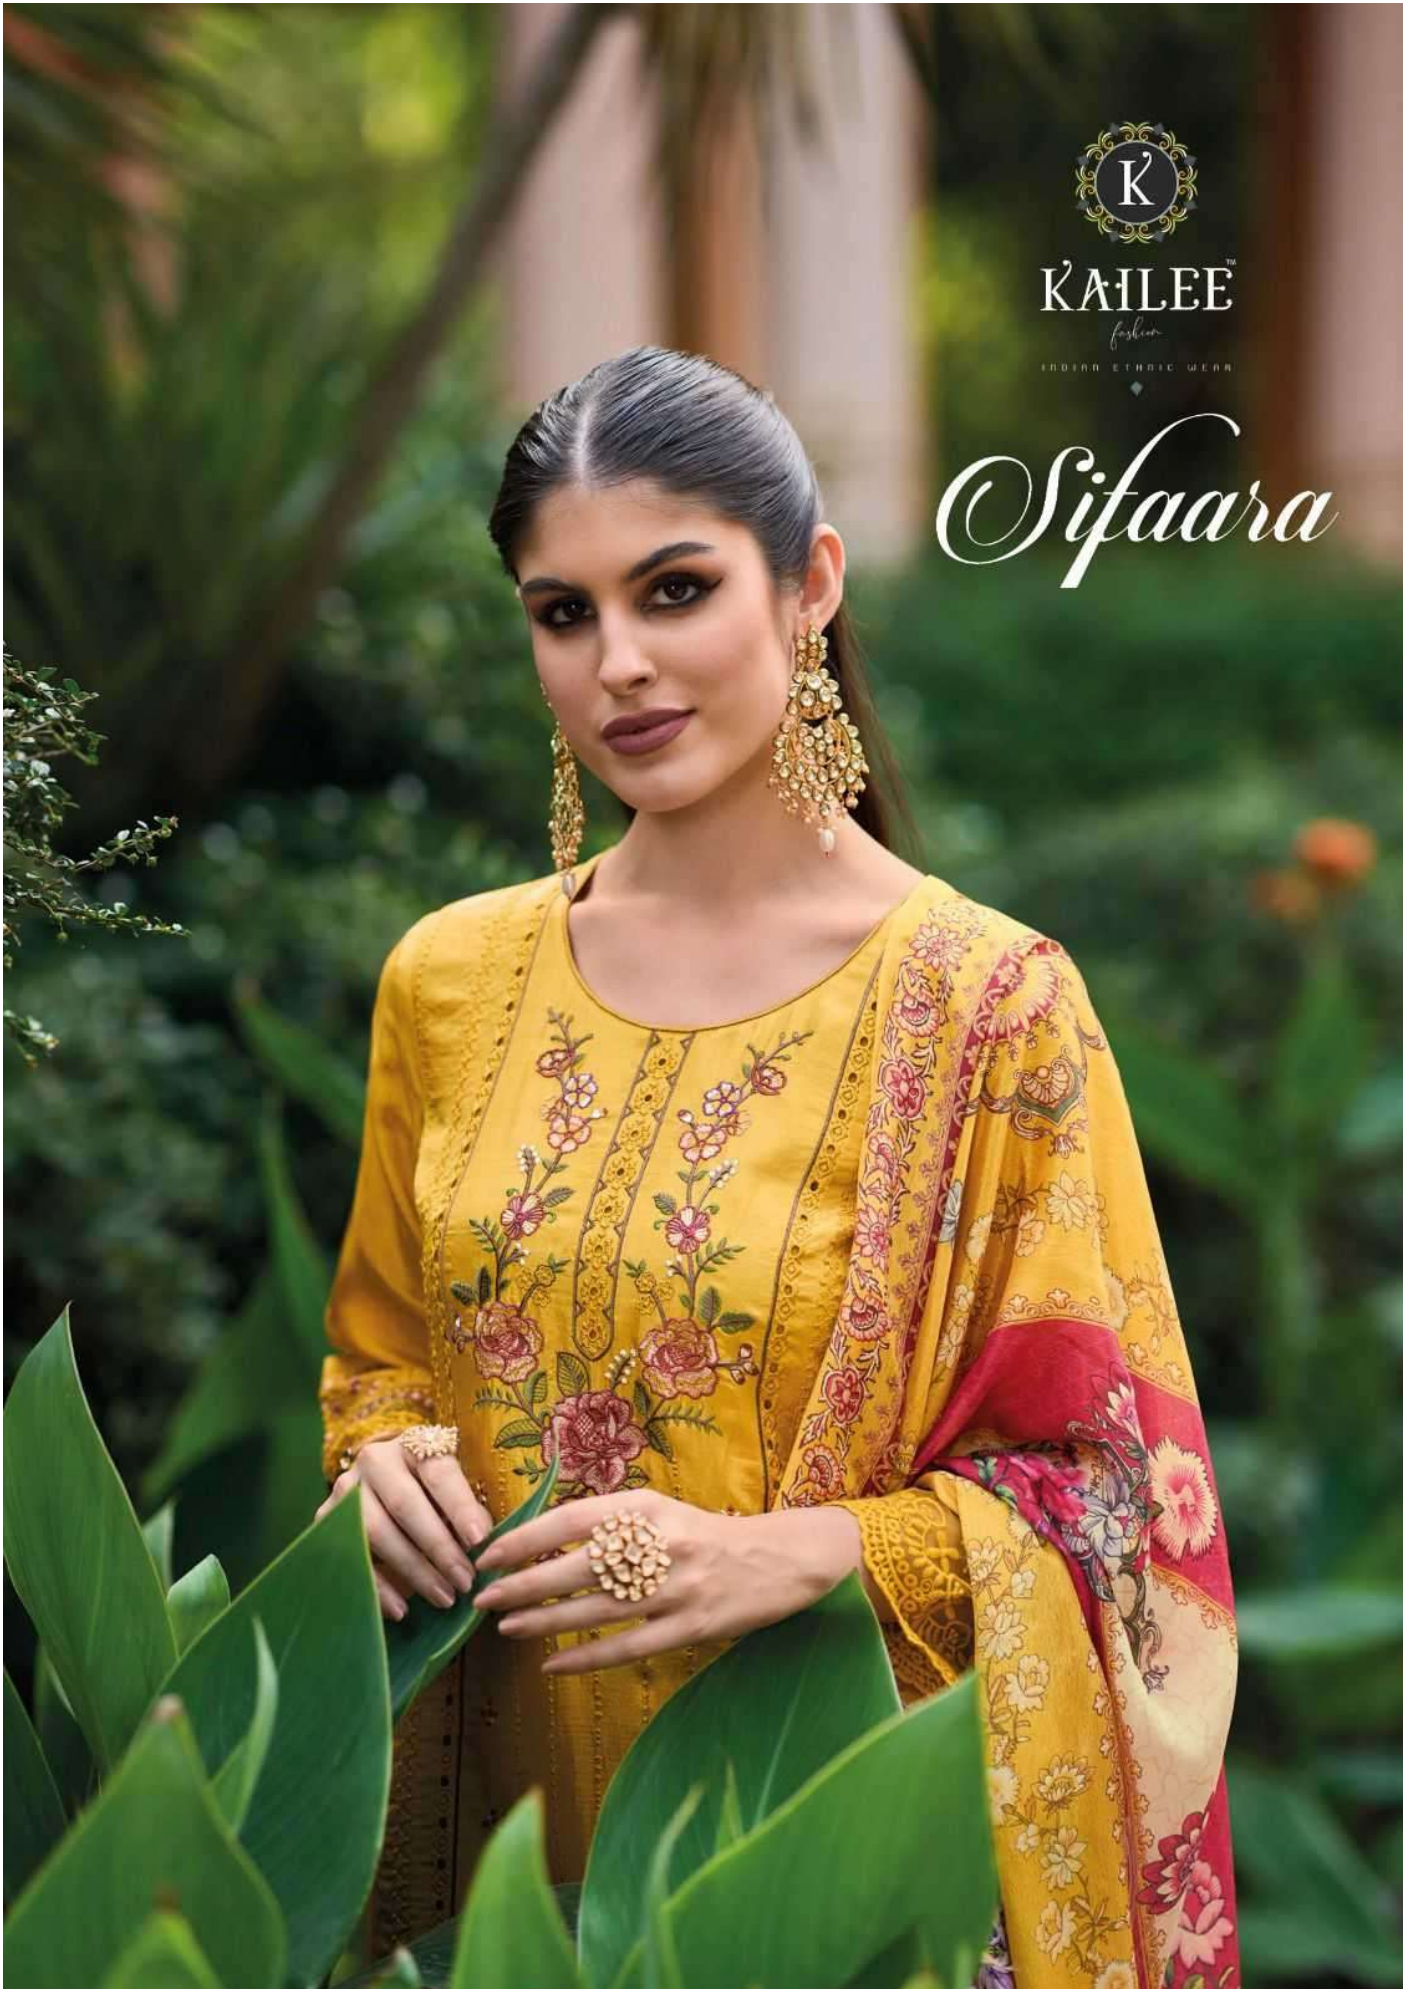

KAILEE™

fashion

INDIAN ETHNIC WEAR

Sifaara