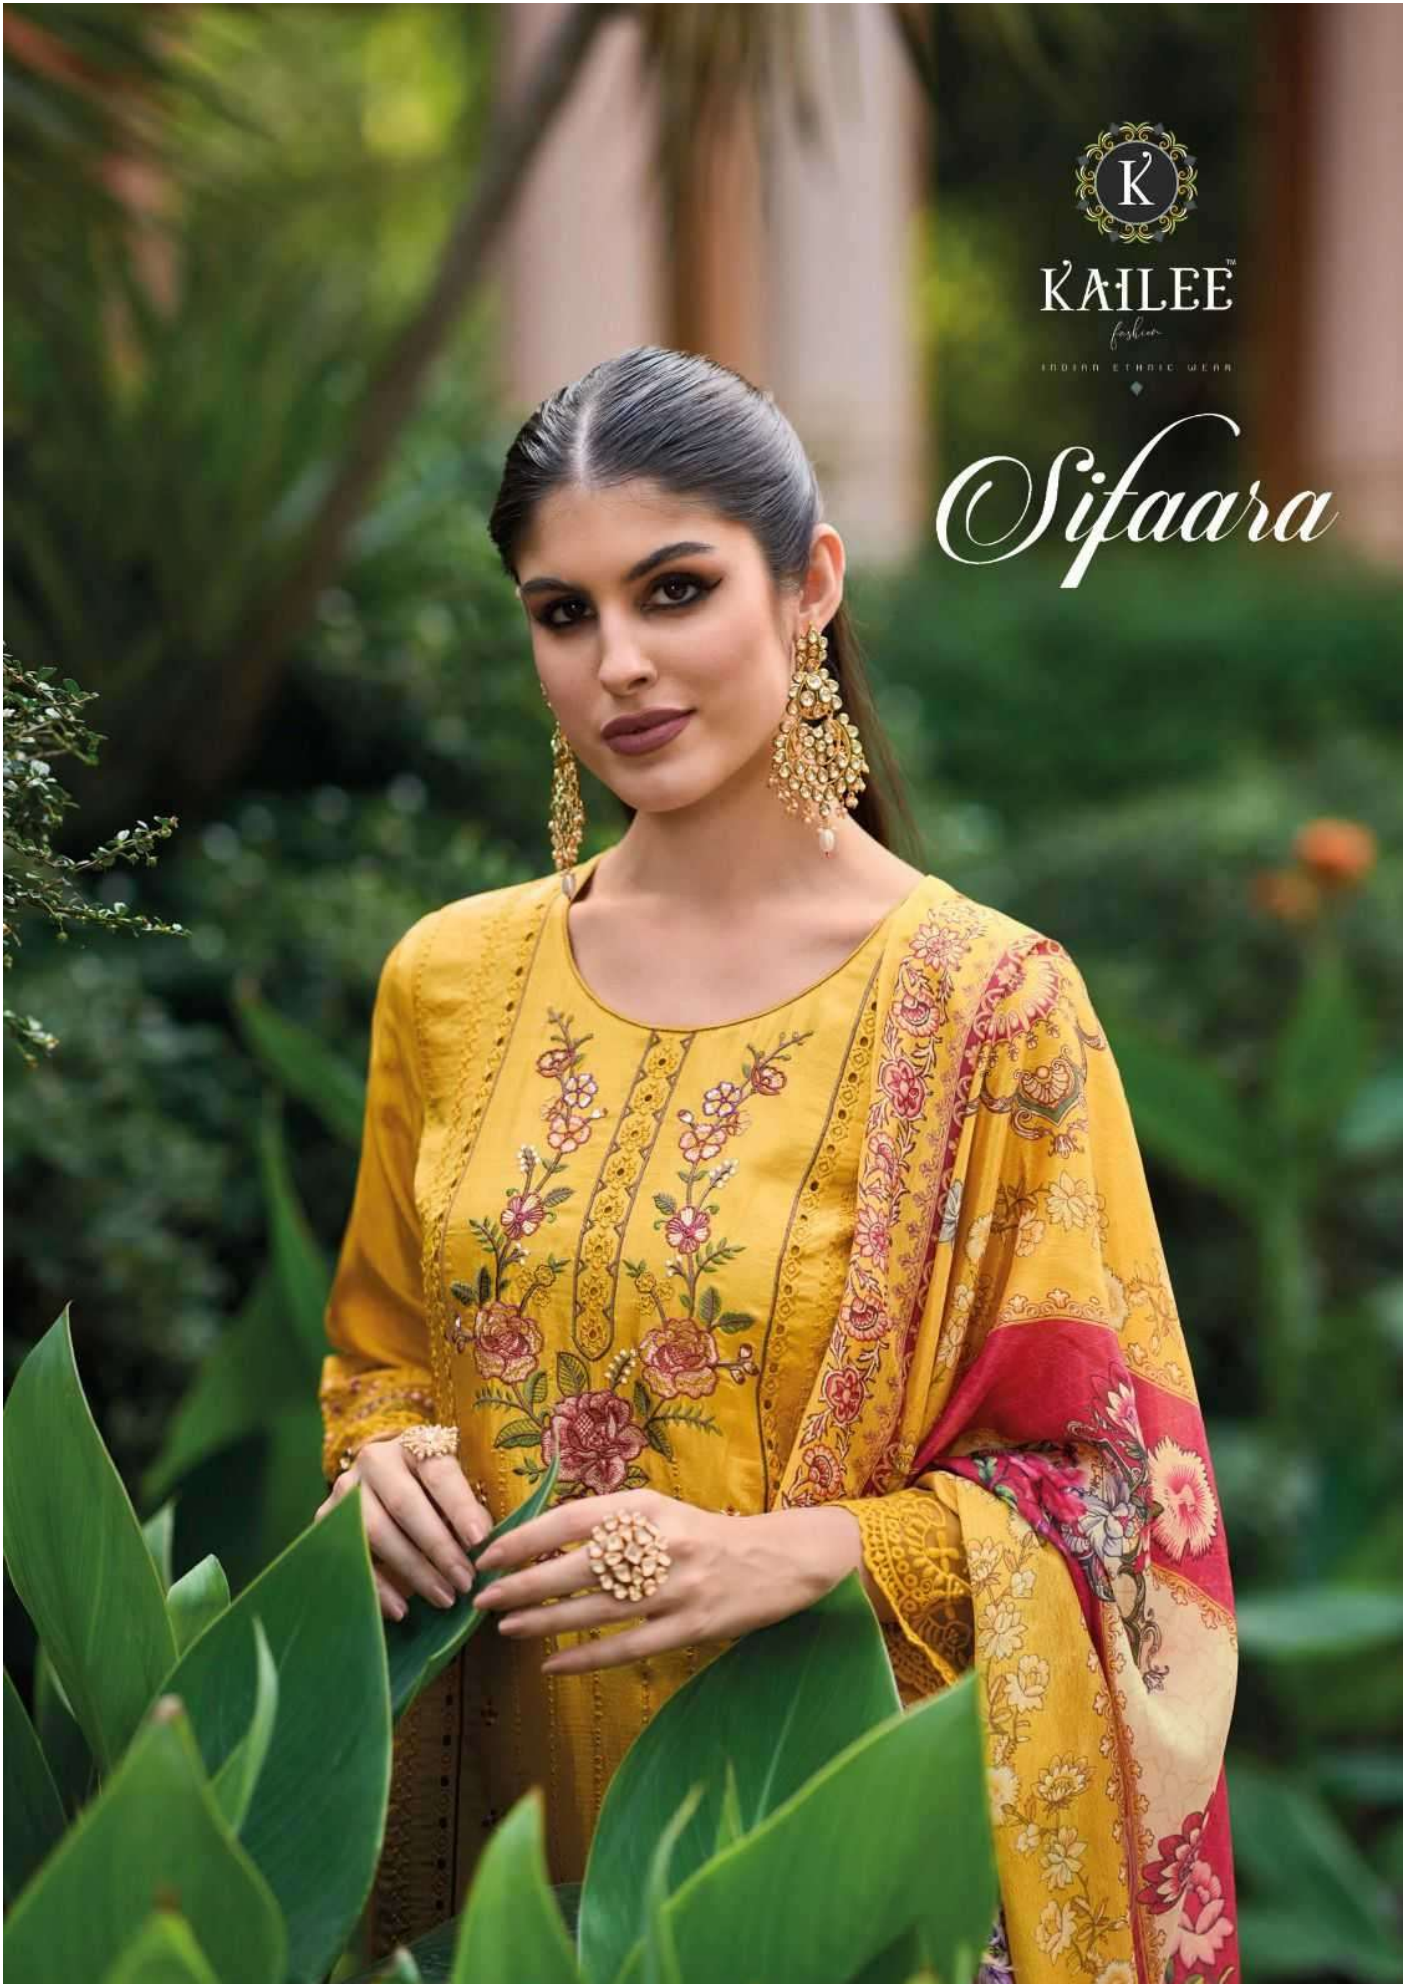

KAILEE™

fashion

INDIAN ETHNIC WEAR

Sifaara

42441

KAILEE™

fashion

INDIAN ETHNIC WEAR

Sifaara

KAILEE

WOMEN'S WEAR

KAILEE

fashion

INDIAN EMBROID MESH

42443

KAILEE™
fashion