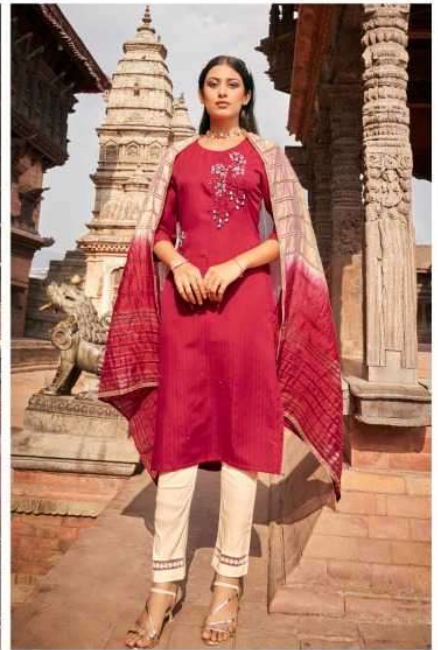

YOU | SAMARA

BE-YOU-TIFUL
By WANNA *Ladies*

2101

2102

2103

2104

2105

2106

YOU
BE-YOU-TIFUL

SAMARA

YOU
BE-YOU-TIFUL

Beautiful color with great design sequence work that makes everyone look at you. | 2105

YOU | SAMARA

BE-YOU-TIFUL
By WANNA Looks

2103 | These impossible shades of cool hold a prestige only revealed on closer inspection buy now - wear forever!