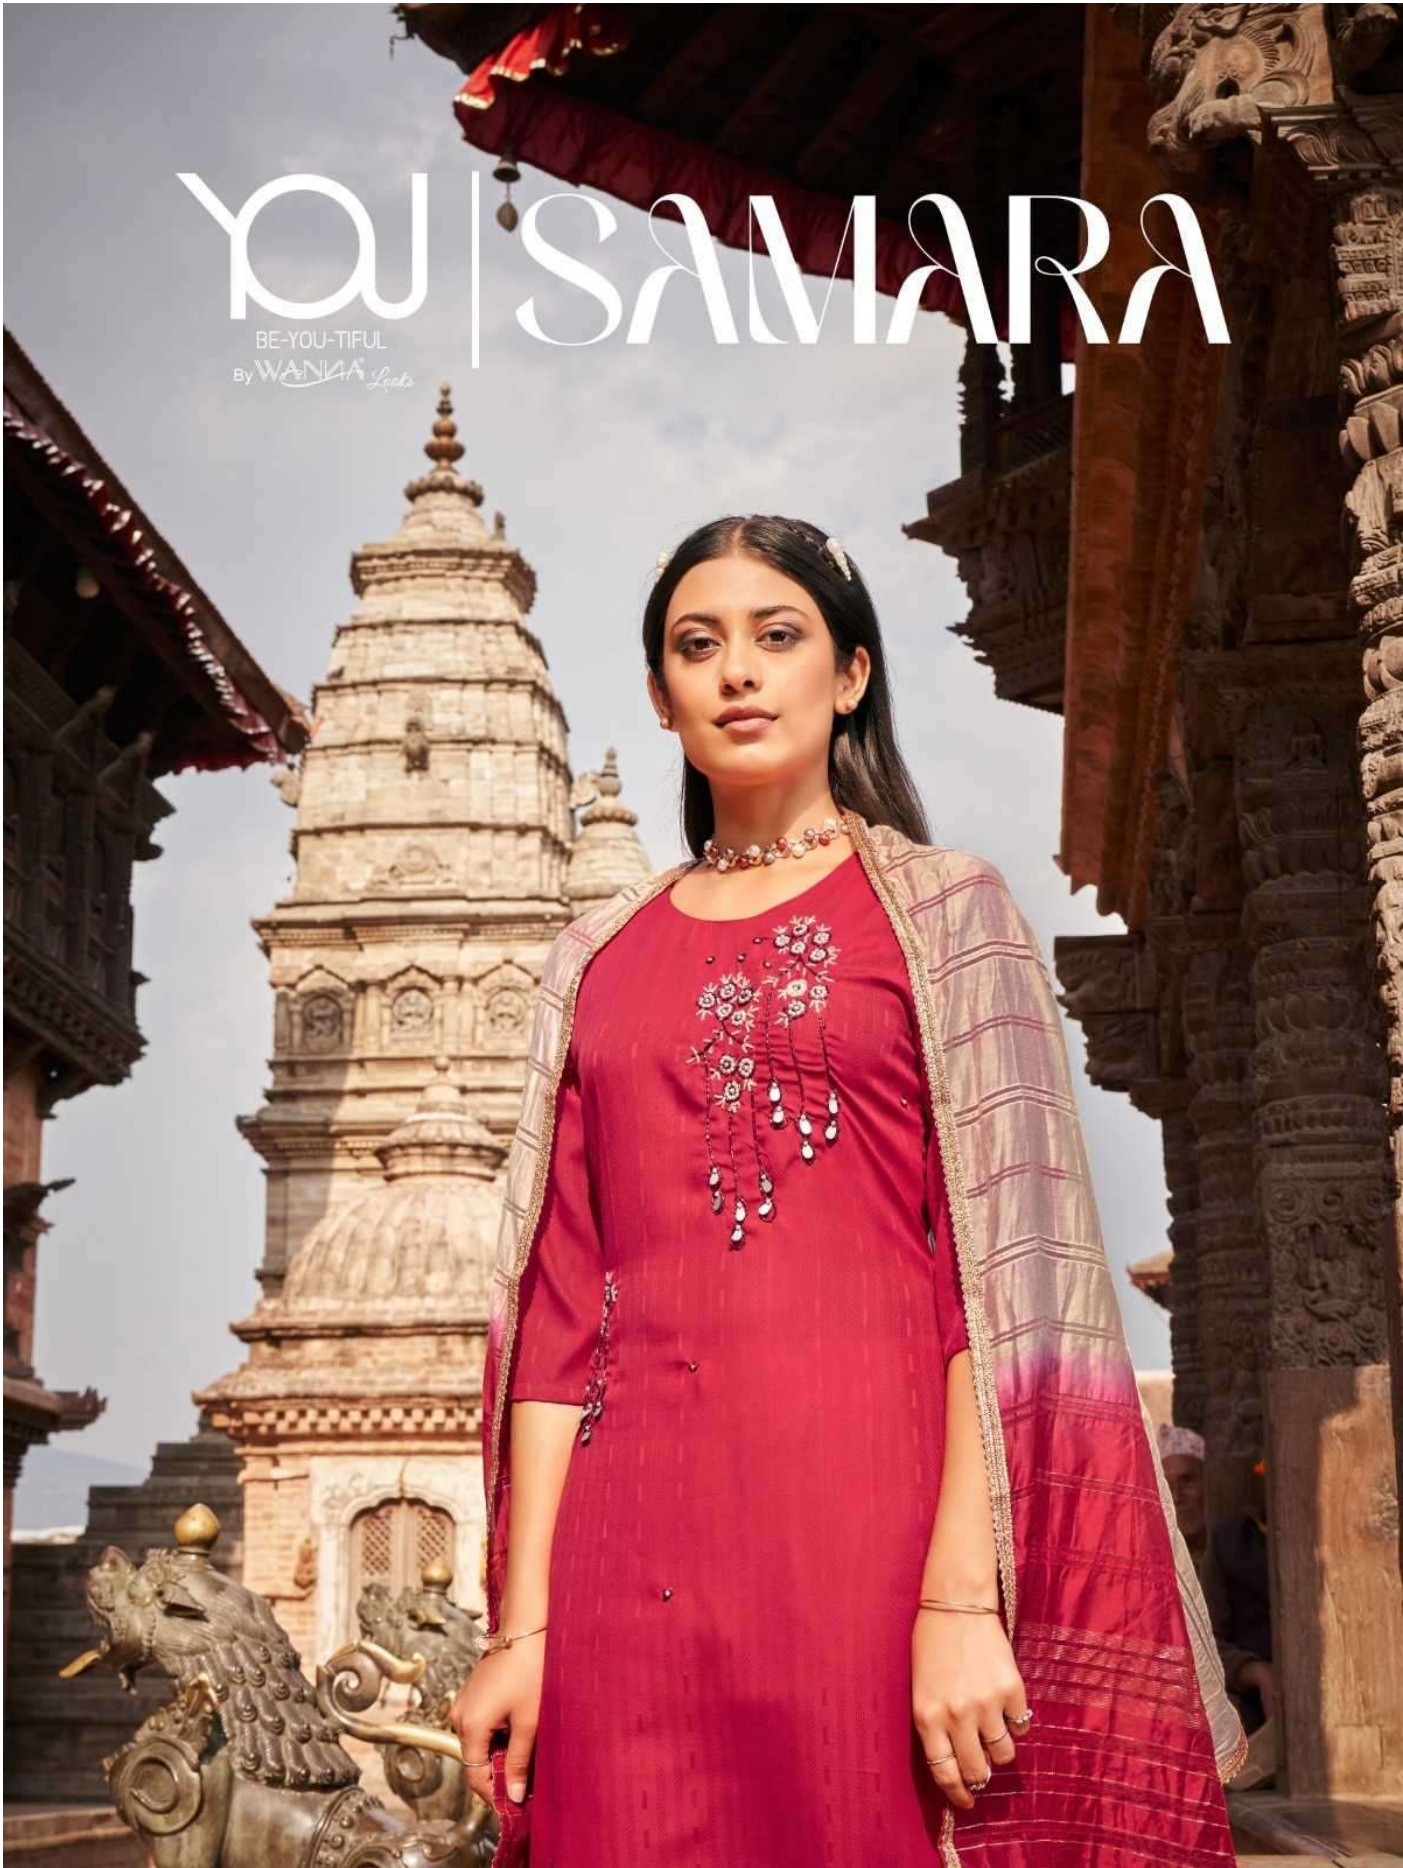

# YOU | SAMARA

BE-YOU-TIFUL  
By WANNA Looks

2101

2102

2103

2104

2105

2106

**YOU**  
BE-YOU-TIFUL

**SAMARA**

YOU  
BE-YOU-TIFUL

Beautiful color with great design sequence work that makes everyone look at you. | 2105

# YOU | SAMARA

BE-YOU-TIFUL  
By WANNA Looks

2103 | These impossible shades of cool hold a prestige only revealed on closer inspection buy now - wear forever!

2102 | Beautiful color with great design sequence work that makes everyone look at you.

YOU  
BE-YOU-TIFUL

2101 | Beautiful color with great design sequence work that makes everyone look at you.

YOU  
BE-YOU-TIFUL

YOU  
BE-YOU-TIFUL

2104 | Attractive embroidery work with beautiful contrast color makes the outfit more attractive.