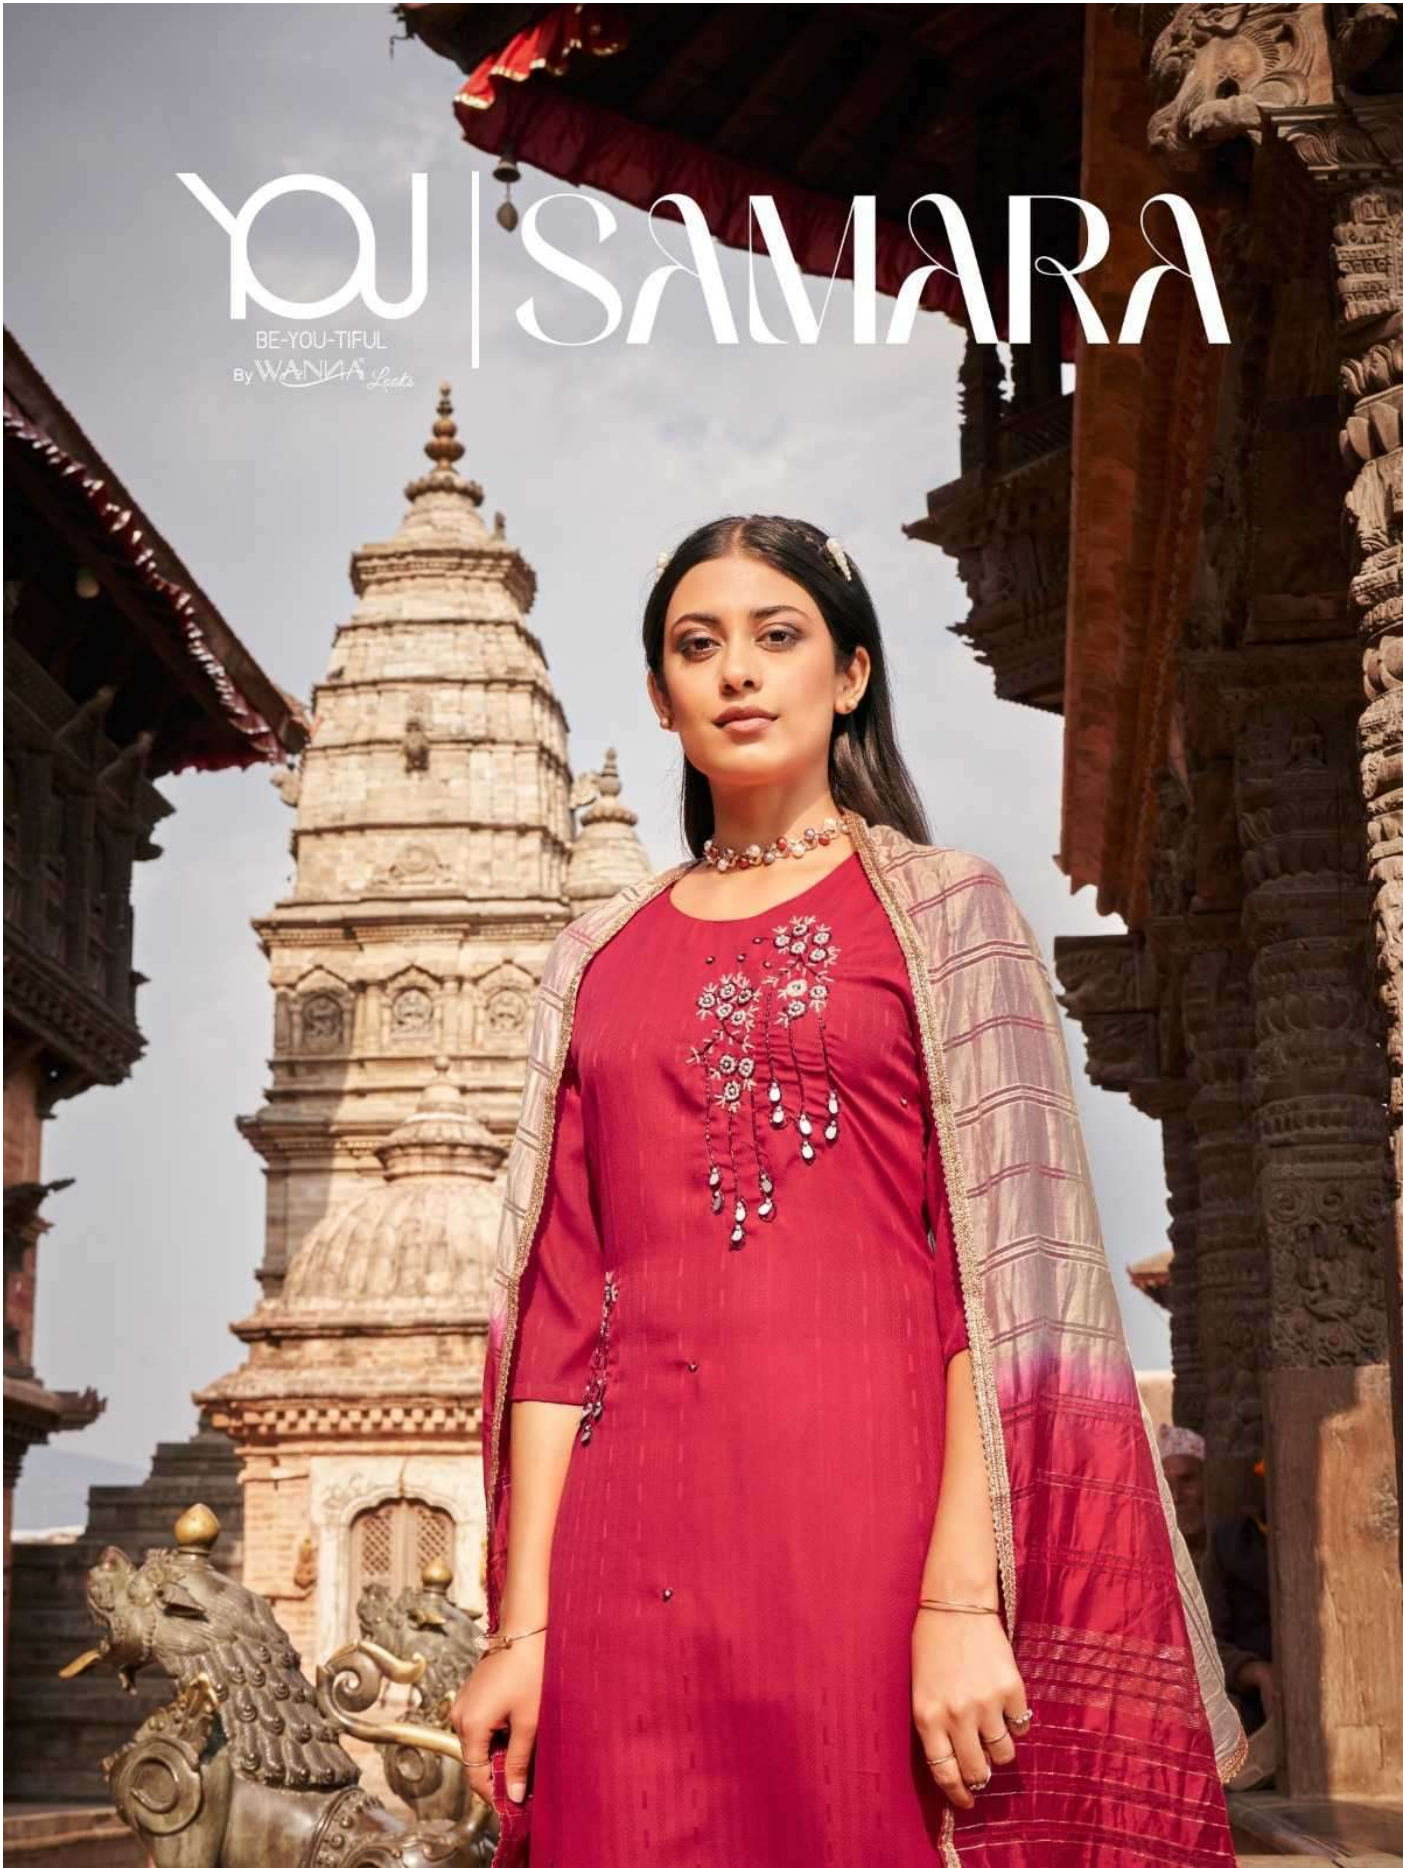

YOU | SAMARA

BE-YOU-TIFUL
By WANNA *Ladies*

2101

2102

2103

2104

2105

2106

YOU
BE-YOU-TIFUL

SAMARA

YOU
BE-YOU-TIFUL

Beautiful color with great design sequence work that makes everyone look at you. | 2105

YOU | SAMARA

BE-YOU-TIFUL
By WANNA Looks

2103 | These impossible shades of cool hold a prestige only revealed on closer inspection buy now - wear forever!

YOU
BE-YOU-TIFUL

2104 | Attractive embroidery work with beautiful contrast color makes the outfit more attractive.

YOU
BE-YOU-TIFUL

you
BE-YOUIFUL

2106 |