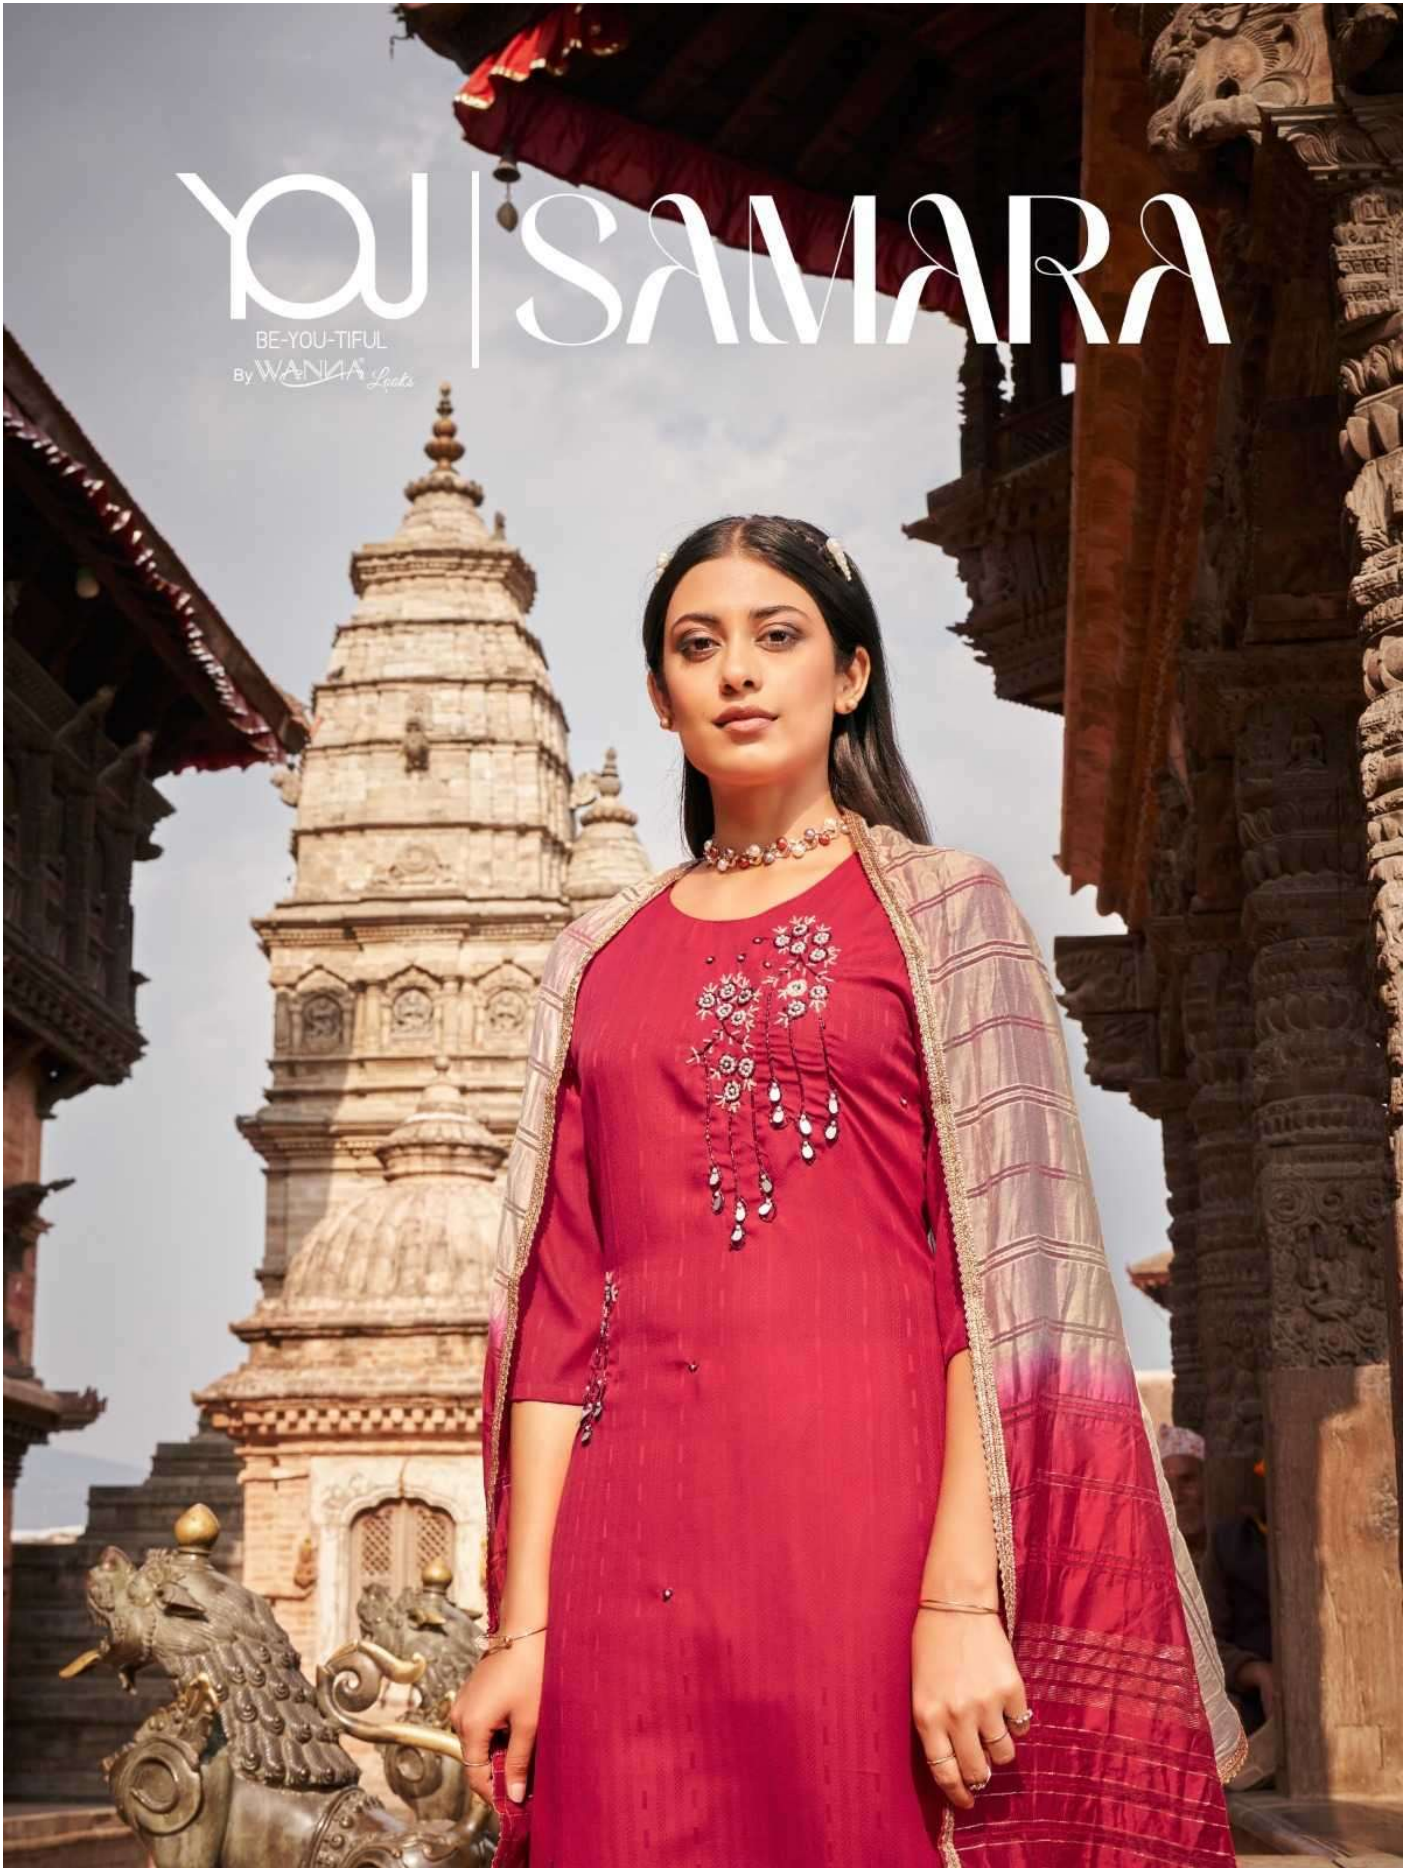

YOU | SAMARA

BE-YOU-TIFUL
By WANNA *Ladies*

2101

2102

2103

2104

2105

2106

YOU
BE-YOU-TIFUL

SAMARA

YOU
BE-YOU-TIFUL

Beautiful color with great design sequence work that makes everyone look at you. | 2105

YOU | SAMARA

BE-YOU-TIFUL
By WANNA Looks

2103 | These impossible shades of cool hold a prestige only revealed on closer inspection buy now - wear forever!