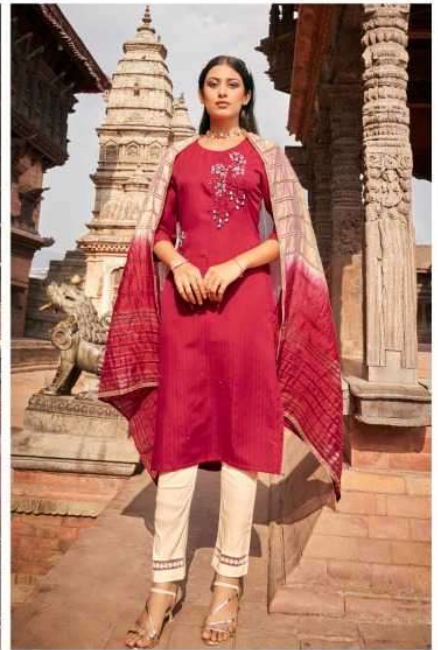

YOU | SAMARA

BE-YOU-TIFUL
By WANNA Looks

2101

2102

2103

2104

2105

2106

YOU
BE-YOU-TIFUL

SAMARA

YOU
BE-YOU-TIFUL

Beautiful color with great design sequence work that makes everyone look at you. | 2105

YOU | SAMARA

BE-YOU-TIFUL
By WANNA *Ladies*

2103 | These impossible shades of cool hold a prestige only revealed on closer inspection buy now - wear forever!