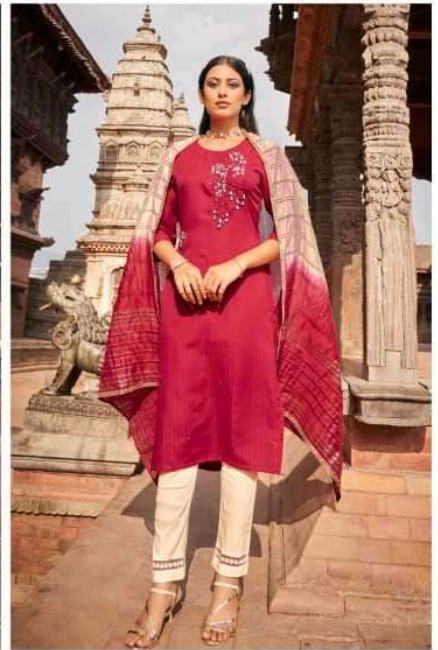

# YOU | SAMARA

BE-YOU-TIFUL  
By WANNA Looks

2101

2102

2103

2104

2105

2106

**YOU**  
BE-YOU-TIFUL

**SAMARA**

YOU  
BE-YOU-TIFUL

Beautiful color with great design sequence work that makes everyone look at you. | 2105

# YOU | SAMARA

BE-YOU-TIFUL  
By WANNA Looks

2103 | These impossible shades of cool hold a prestige only revealed on closer inspection buy now - wear forever!

2102 | Beautiful color with great design sequence work that makes everyone look at you.