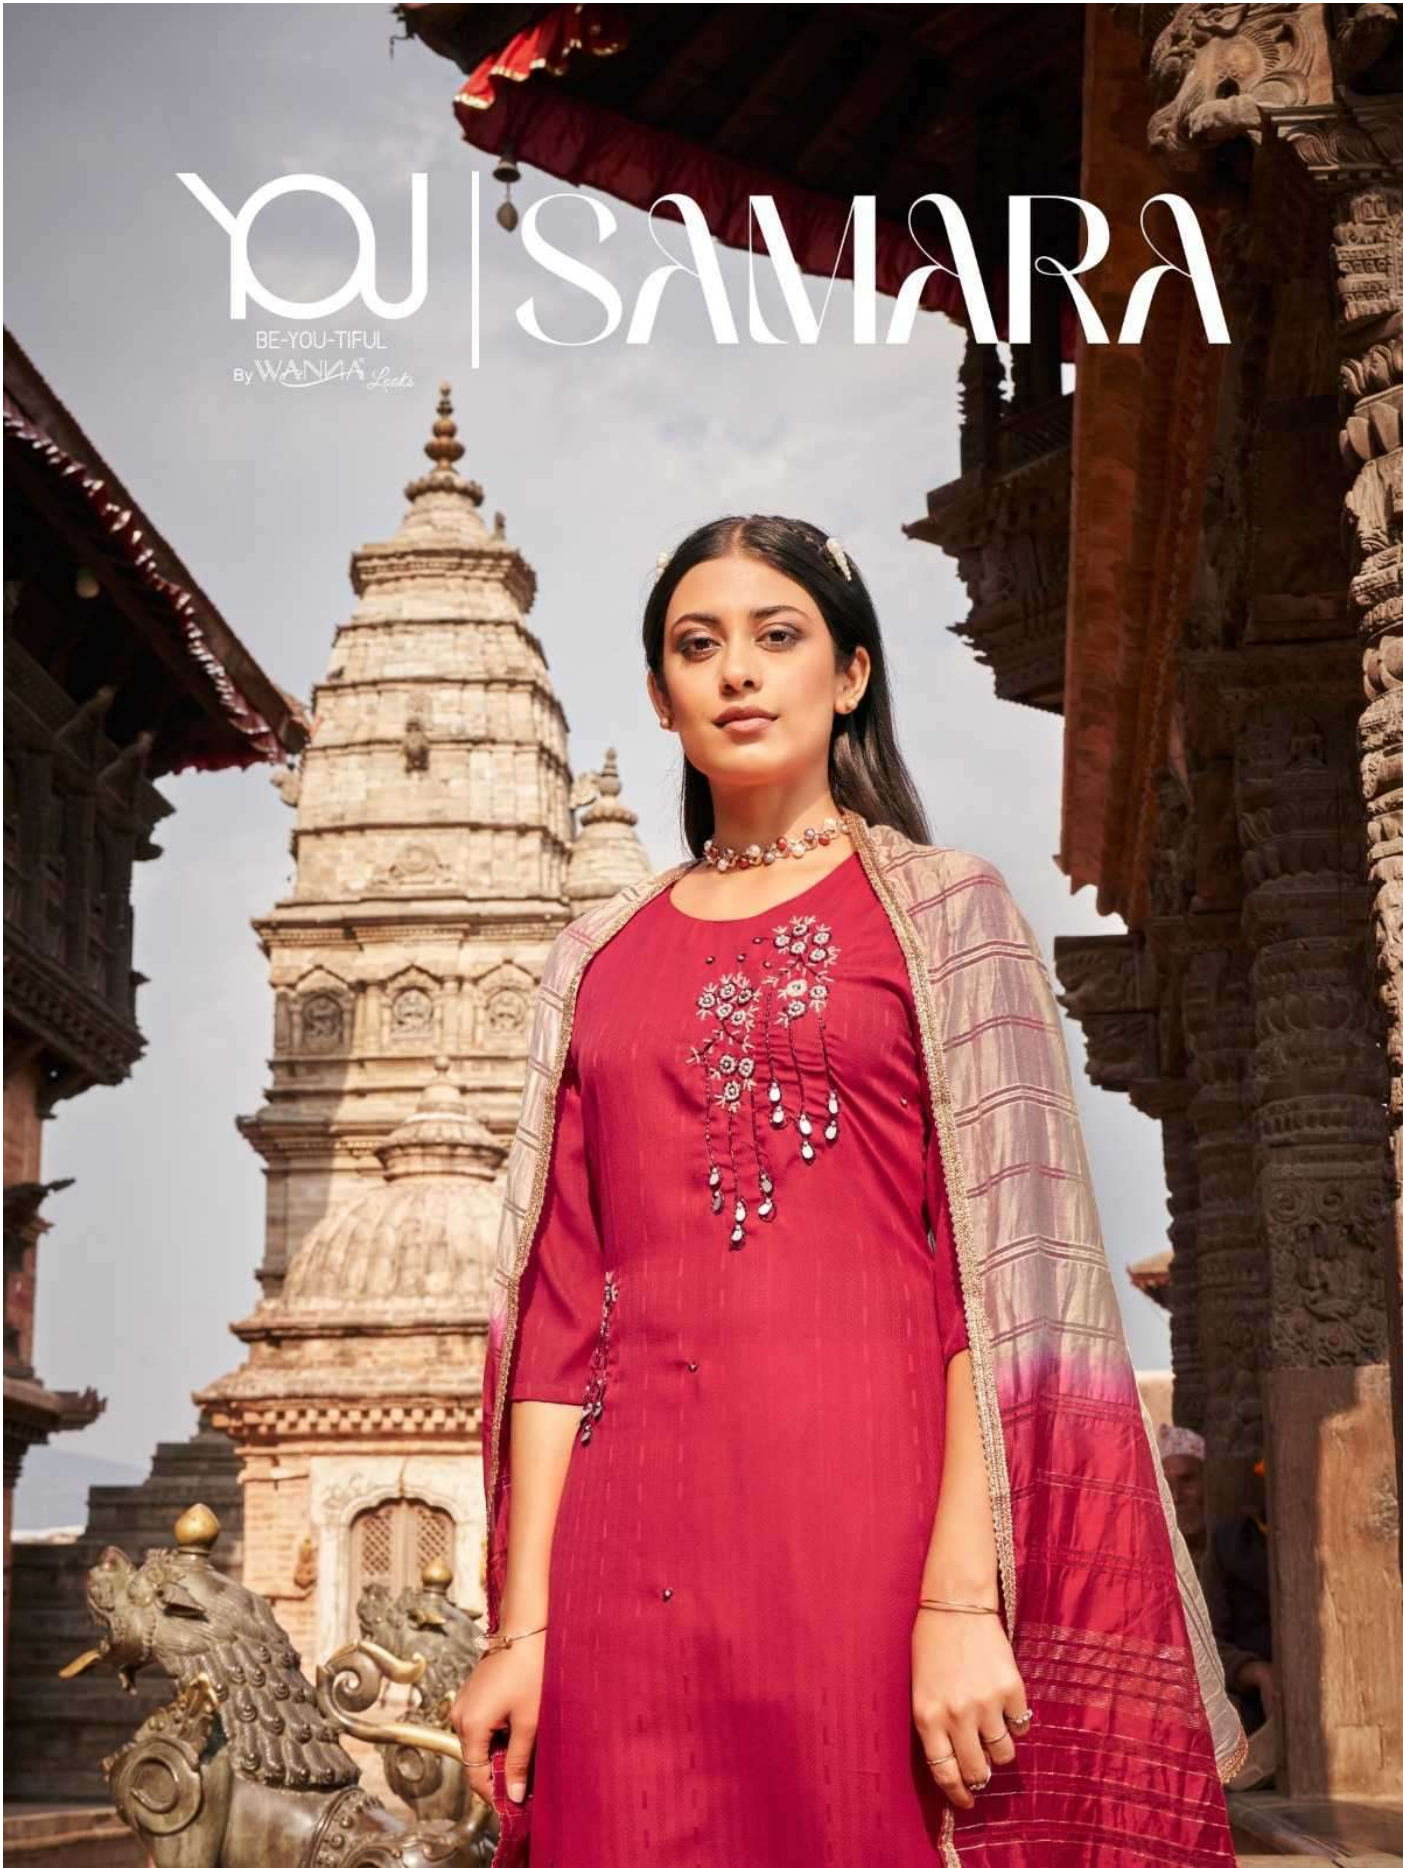

YOU | SAMARA

BE-YOU-TIFUL
By WANNA Looks

2101

2102

2103

2104

2105

2106

YOU
BE-YOU-TIFUL

SAMARA

YOU
BE-YOU-TIFUL

Beautiful color with great design sequence work that makes everyone look at you. | 2105

YOU | SAMARA

BE-YOU-TIFUL
By WANNA *Ladies*

2103 | These impossible shades of cool hold a prestige only revealed on closer inspection buy now - wear forever!

YOU
BE-YOU-TIFUL

2104 | Attractive embroidery work with beautiful contrast color makes the outfit more attractive.

YOU
BE-YOU-TIFUL

you
BE-YOUIFUL

2106 |