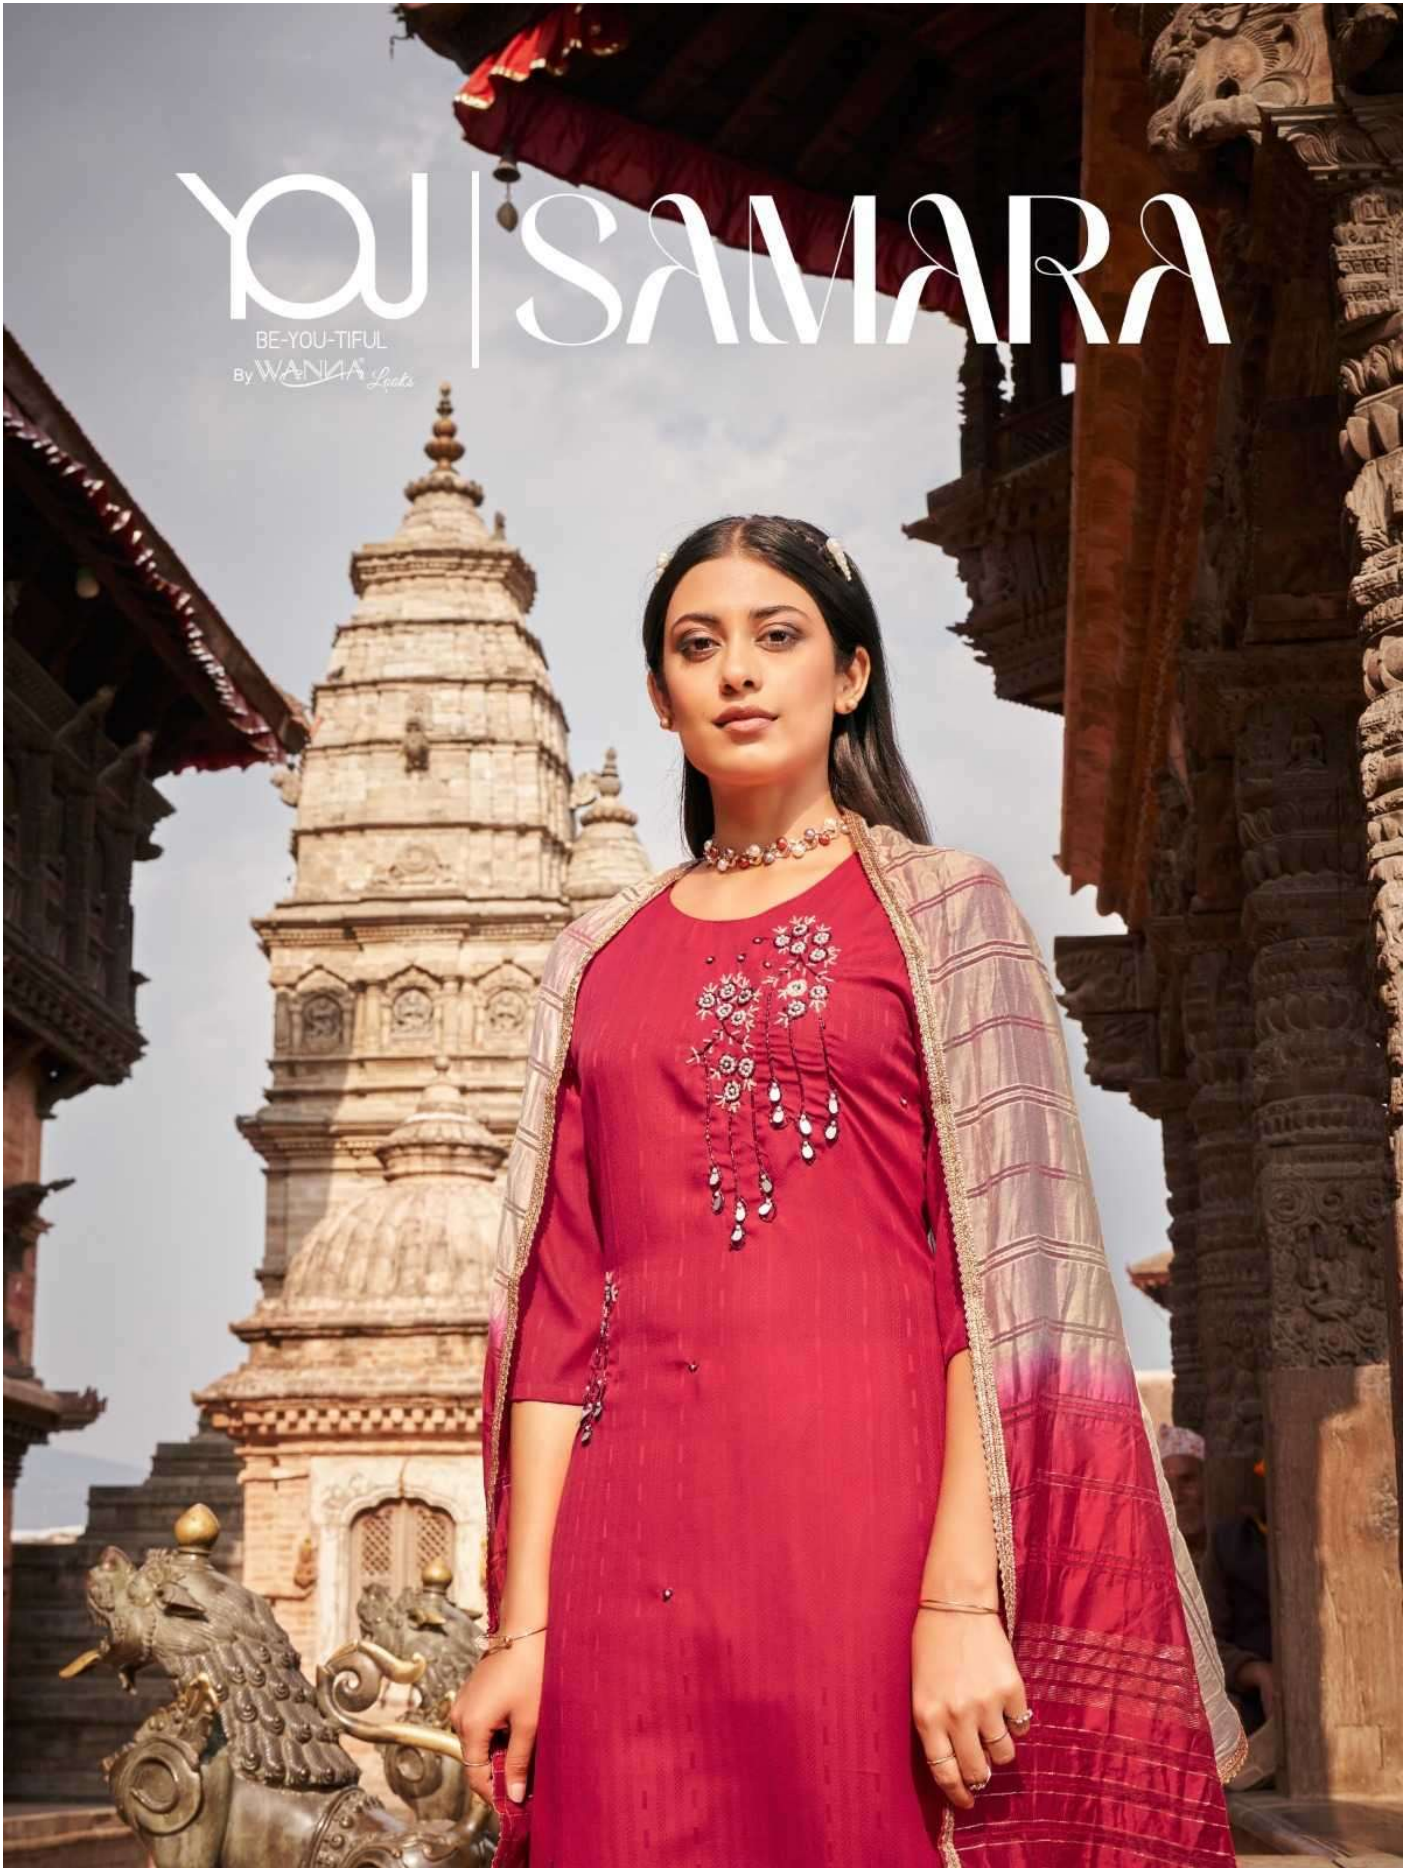

YOU | SAMARA

BE-YOU-TIFUL
By WANNA Looks

2101

2102

2103

2104

2105

2106

YOU
BE-YOU-TIFUL

SAMARA

YOU
BE-YOU-TIFUL

Beautiful color with great design sequence work that makes everyone look at you. | 2105

YOU | SAMARA

BE-YOU-TIFUL
By WANNA *Ladies*

2103 | These impossible shades of cool hold a prestige only revealed on closer inspection buy now - wear forever!