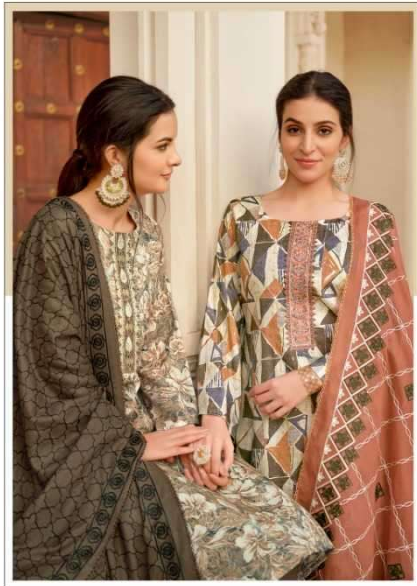

Belliza[®]
Designer Studio

SOPHIA

BelliZa[®]
Designer Studio

Fashion is about dreaming and making other people dream

873-004

Nothing makes a woman more beautiful than the belief that she is beautiful

Belliza[®]
Designer Studio

TOP

100% PURE BLOSSOM COTTON PRINT WITH EXCLUSIVE EMBROIDERY WORK. (2.50 mtr apx)

DUPATTA

100% PURE COTTON MAL MAL DUPATTA WITH EXCLUSIVE EMBROIDERY WORK. (2.30 mtr apx)

BOTTOM

100% PURE COTTON. (3.00 mtr apx)