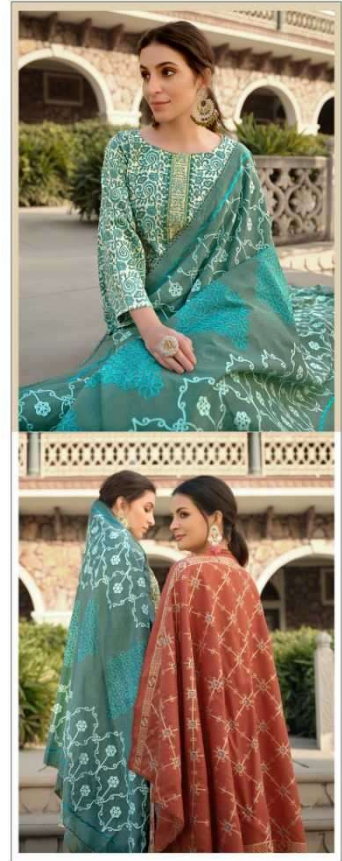

BelliZa®

Designer Studio

873-003

*Be Royal in
your Own
Fashion
Act like a Queen
to be treated*