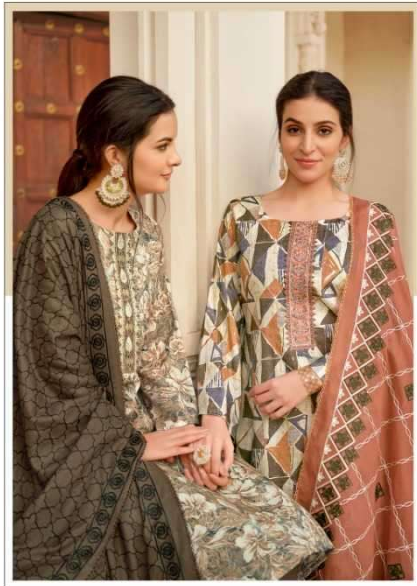

Belliza[®]
Designer Studio

SOPHIA

Belliza[®]
Designer Studio

Fashion is about dreaming and making other people dream

873-004

Nothing makes a woman more beautiful than the belief that she is beautiful

Belliza[®]
Designer Studio

TOP

100% PURE BLOSSOM COTTON PRINT WITH EXCLUSIVE EMBROIDERY WORK. (2.50 mtr apx)

DUPATTA

100% PURE COTTON MAL MAL DUPATTA WITH EXCLUSIVE EMBROIDERY WORK. (2.30 mtr apx)

BOTTOM

100% PURE COTTON. (3.00 mtr apx)