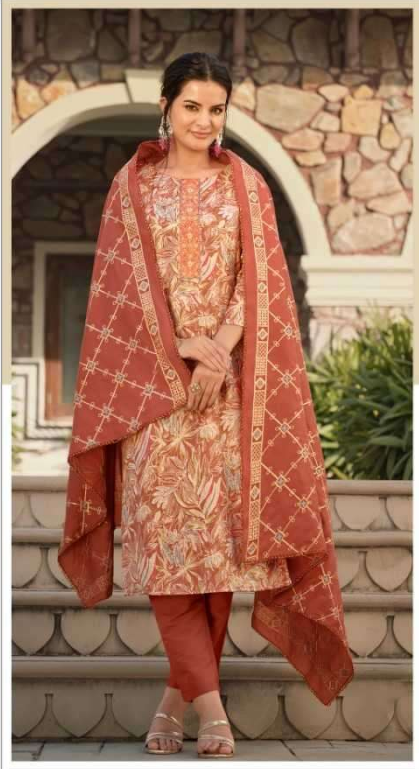

The importance of logo into
today's fashion is un! be! Lievable!

Belliza®
Designer Studio
873-002