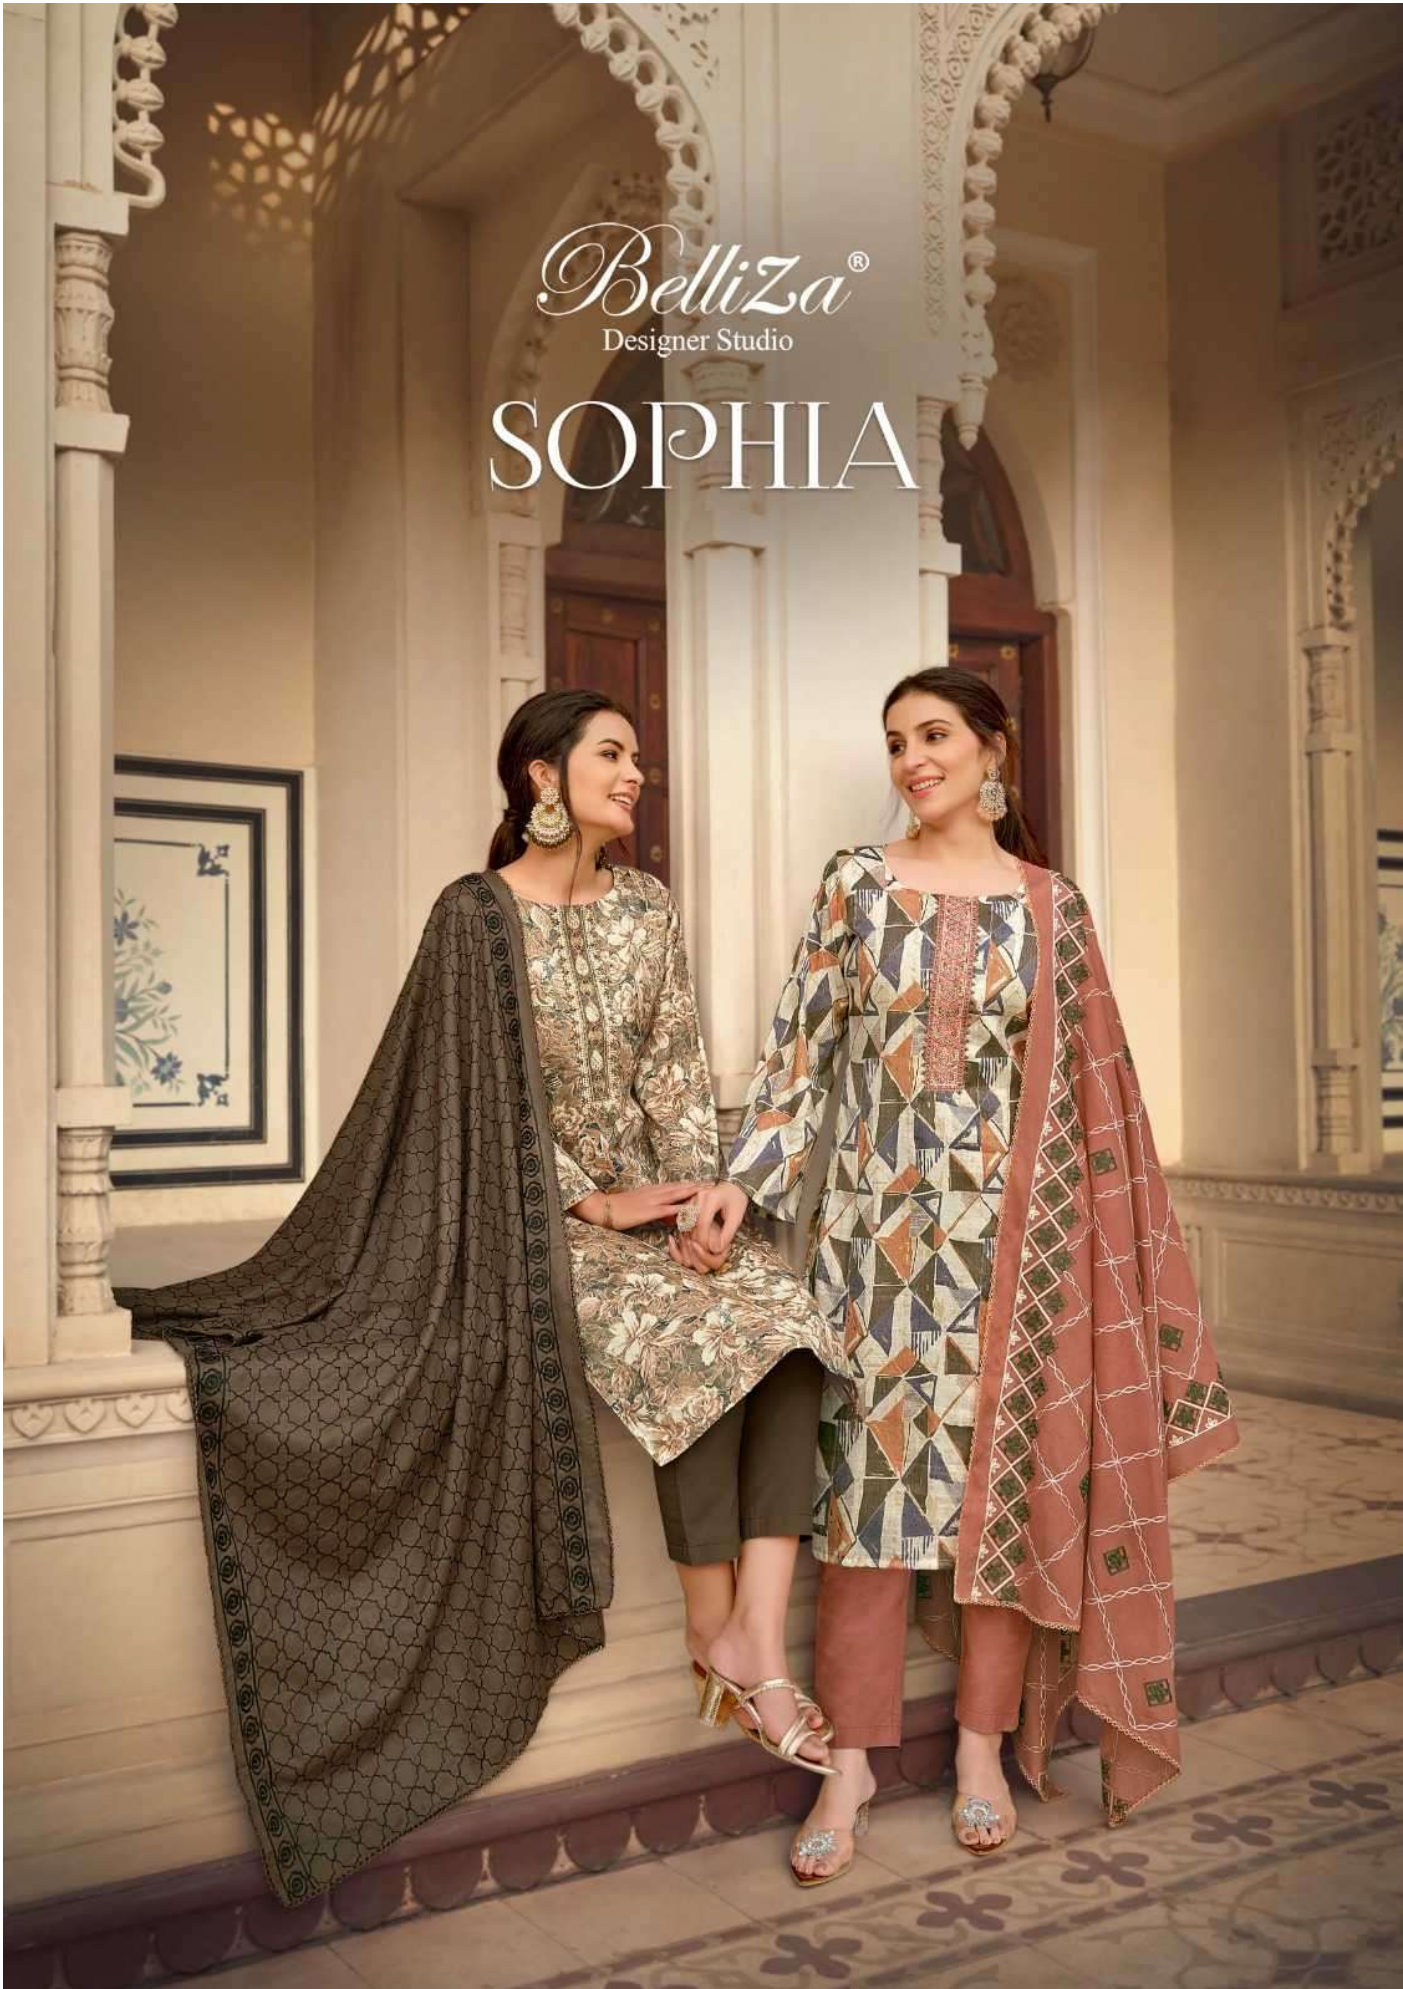

Belliza®
Designer Studio

SOPHIA