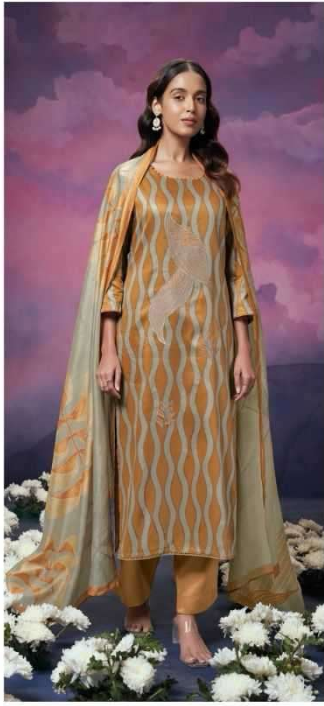

Ganga®
Otilie
S2170

Ganga®
Otilie
S2170

Ganga®

PRODUCT NAME	OTILIE
D.NO.	S2170
DESCRIPTION	<p>TOP PREMIUM COTTON SILK PRINTED WITH EMBROIDERY AND HAND WORK AND READY LACE ON DAMAN</p> <p>BOTTOM PREMIUM COTTON SILK SOLID COLOUR</p> <p>DUPATTA FINEST BEMBERG LAWN PRINTED</p>
HSN CODE	520851
WHOLESALE PRICE	1695/- EACH+GST(EXTRA)

S2170-C

Ganga®

S2170-D

S2170-A

Ganga®

S2170-A

S2170 -B

S2170-C