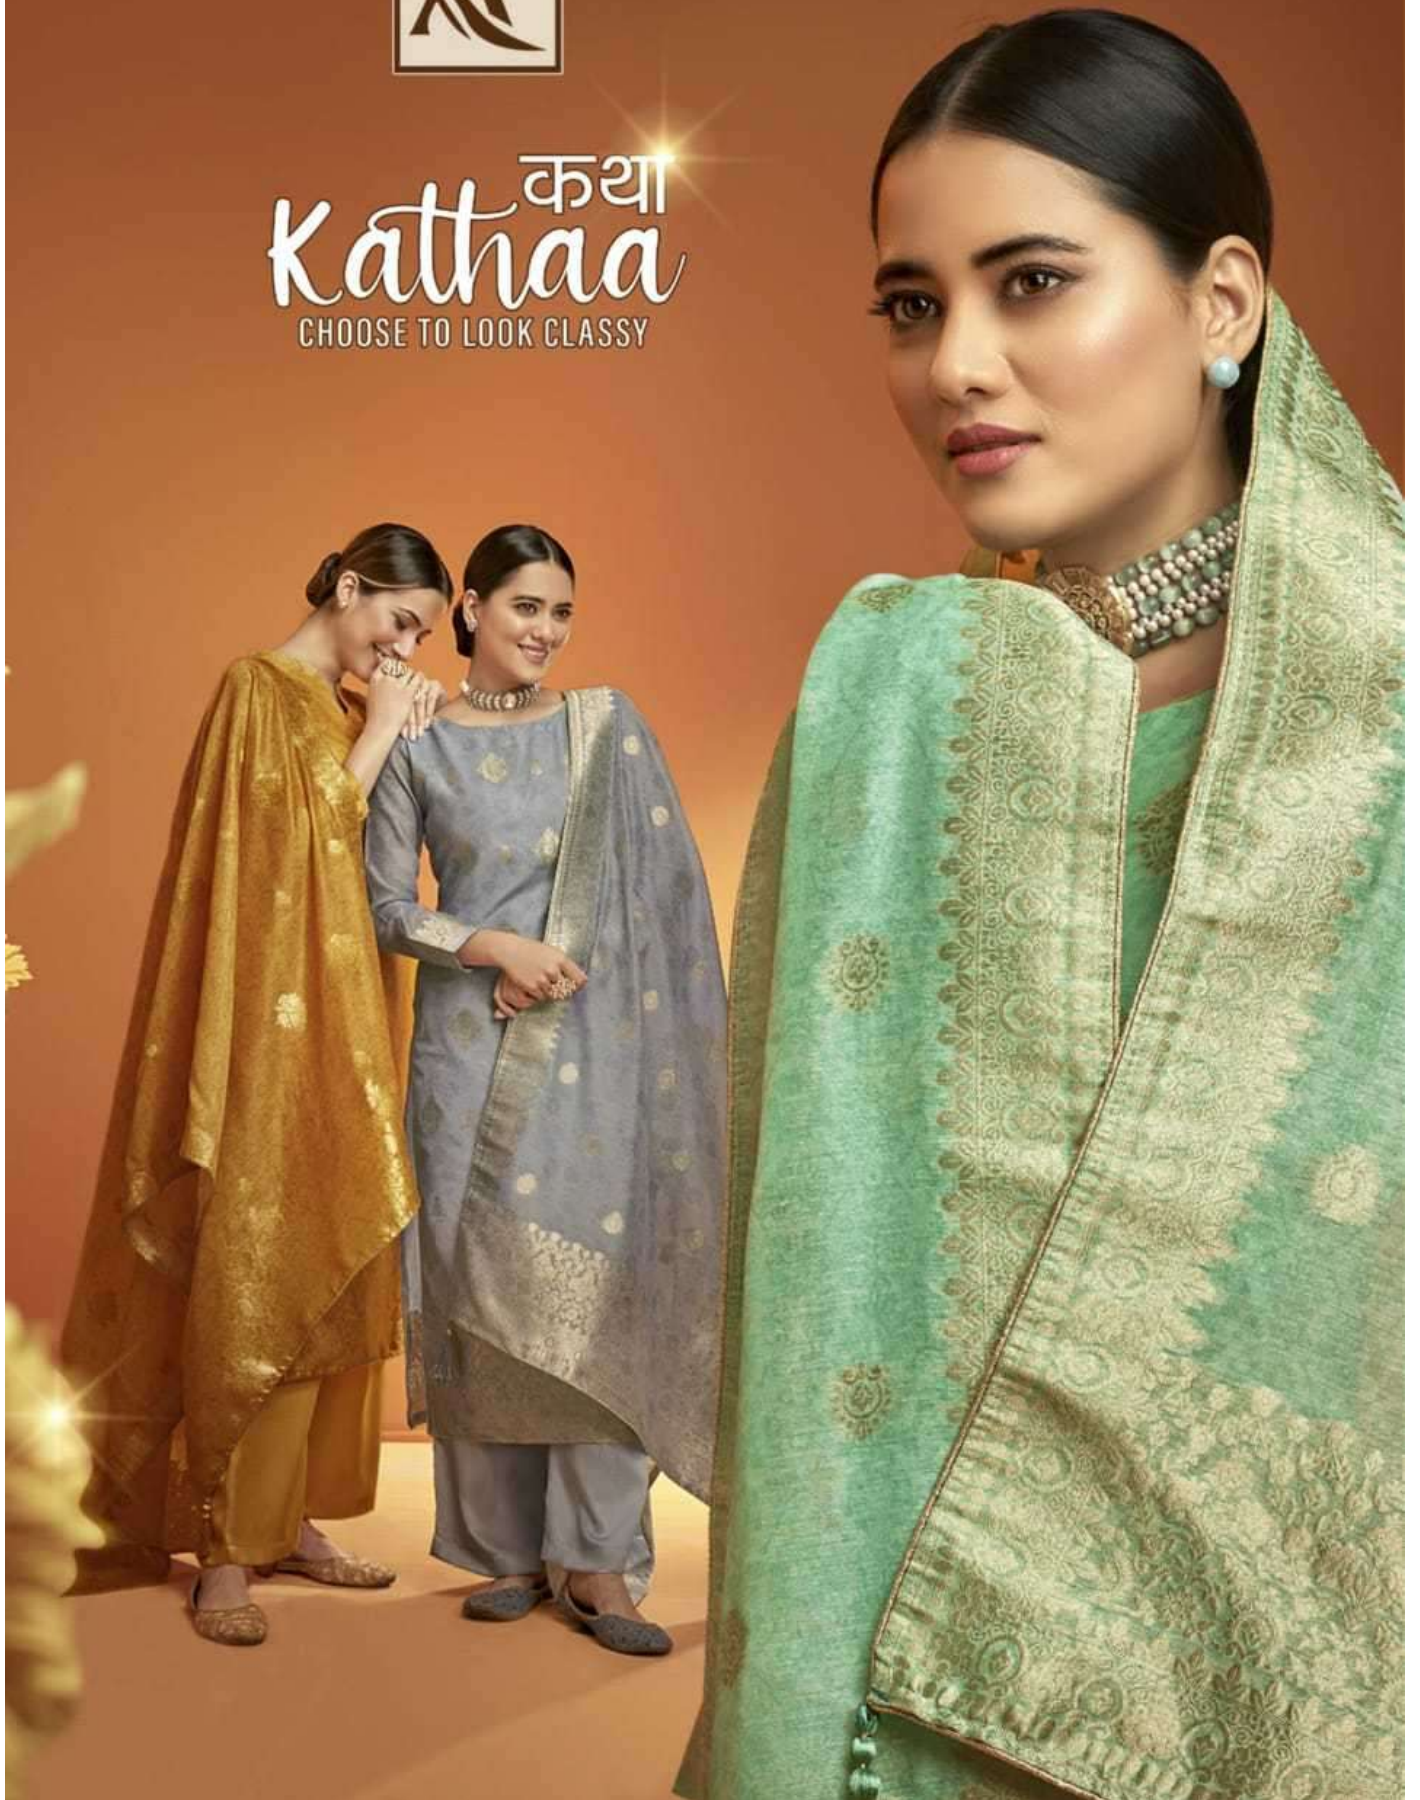

कथा
Kathaa
CHOOSE TO LOOK CLASSY

: TOP :

Premium Jaquard Digital Print
With Swarovski Diamond Work

: BOTTOM :

Pure Rayon Dyed

: DUPATTA :

Premium Jaquard Designer Dupatta
With Piping Lace

Product by:

ALOK SUIT[®]
(INDIA)

कथा
Kathaa
CHOOSE TO LOOK CLASSY

H-1189-001

H-1189-002

H-1189-003

H-1189-004

H-1189-005

H-1189-006