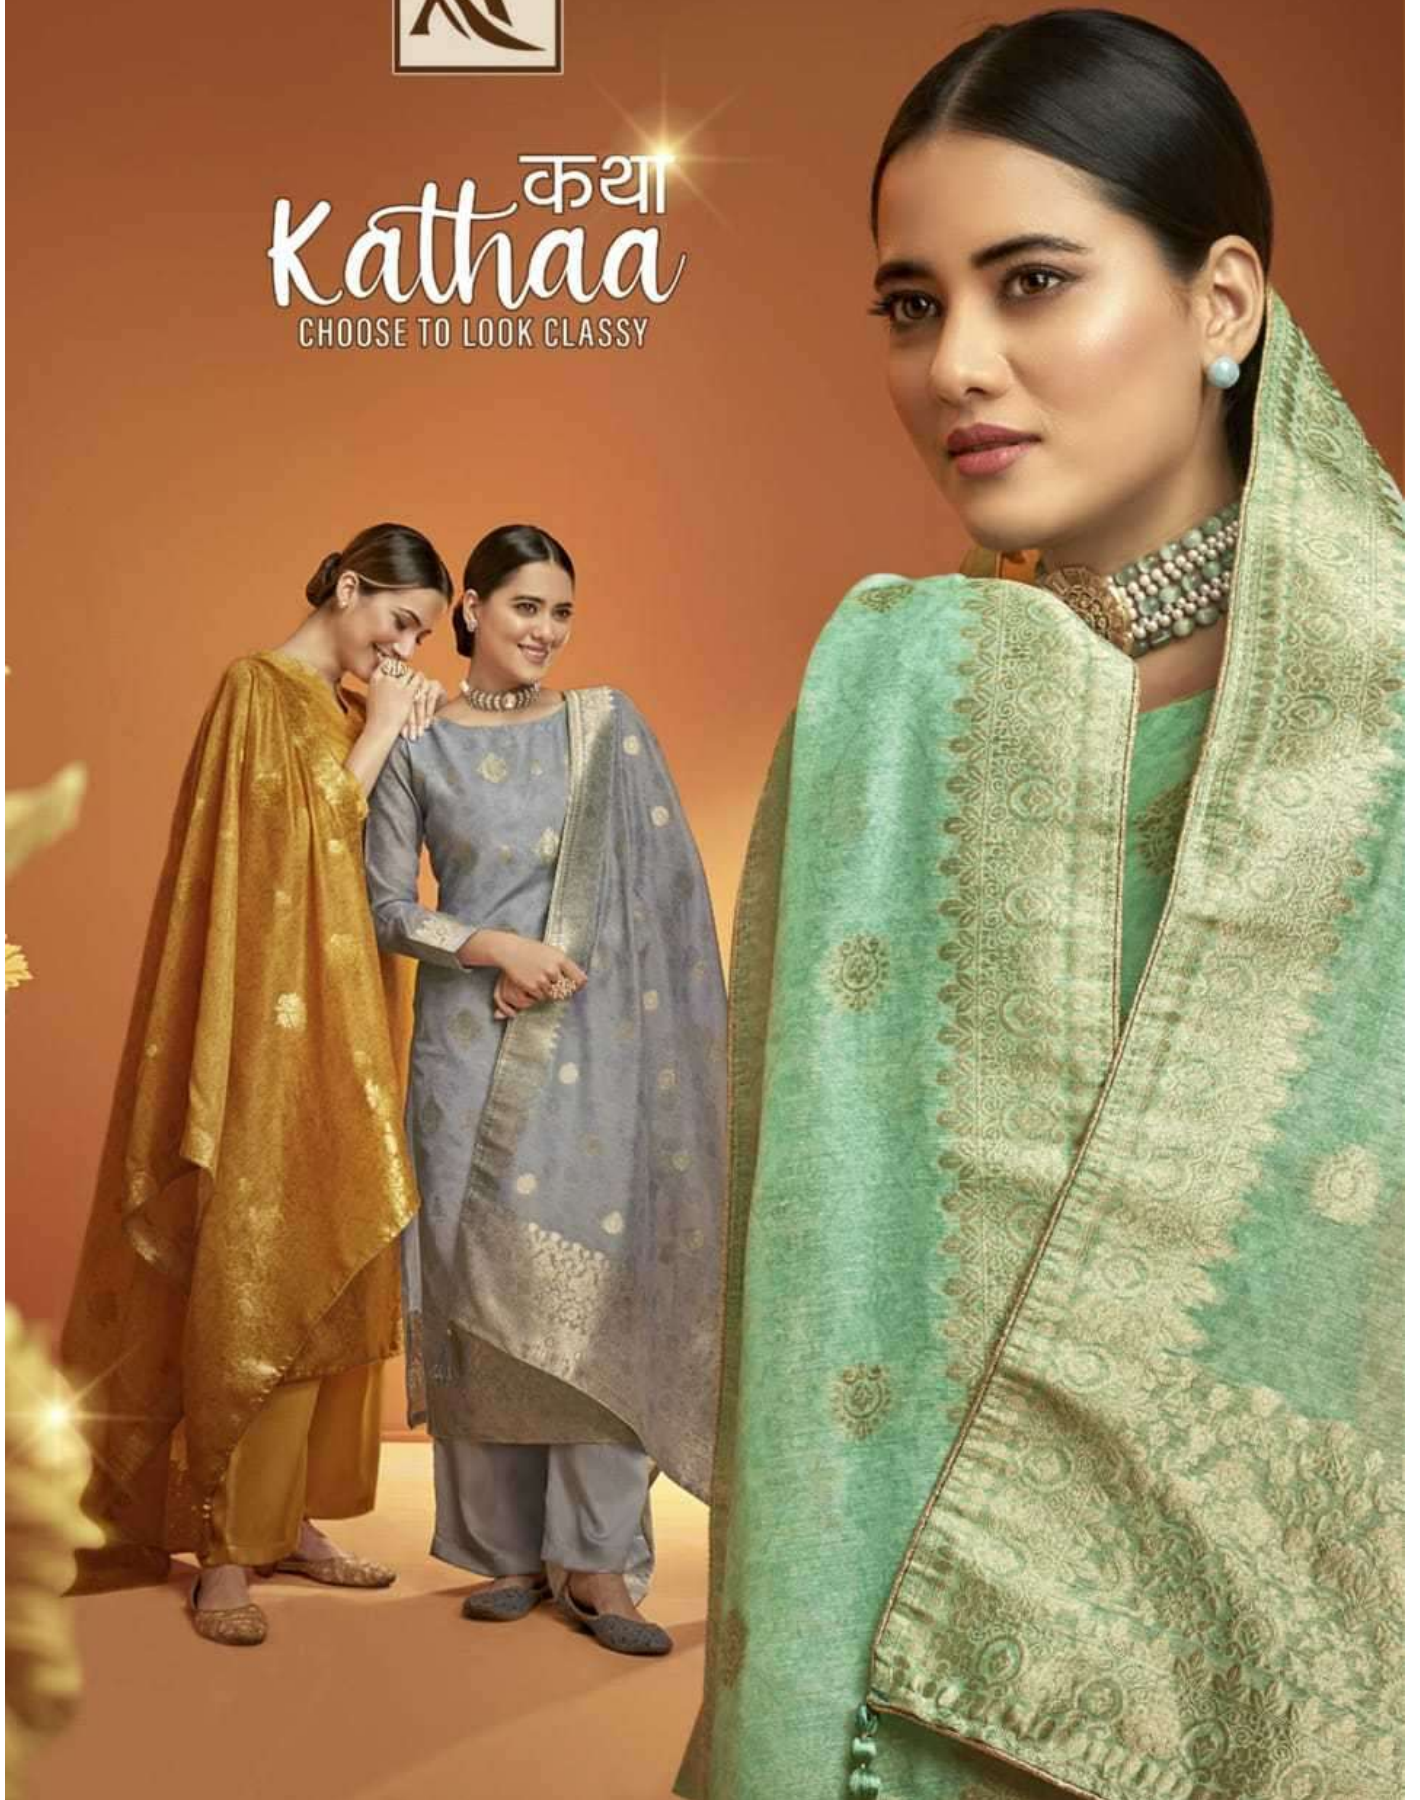

कथा
Kathaa
CHOOSE TO LOOK CLASSY

: TOP :

Premium Jaquard Digital Print
With Swarovski Diamond Work

: BOTTOM :

Pure Rayon Dyed

: DUPATTA :

Premium Jaquard Designer Dupatta
With Piping Lace

Product by:

ALOK[®] SUIT
(INDIA)

कथा
Kathaa
CHOOSE TO LOOK CLASSY

H-1189-001

H-1189-002

H-1189-003

H-1189-004

H-1189-005

H-1189-006