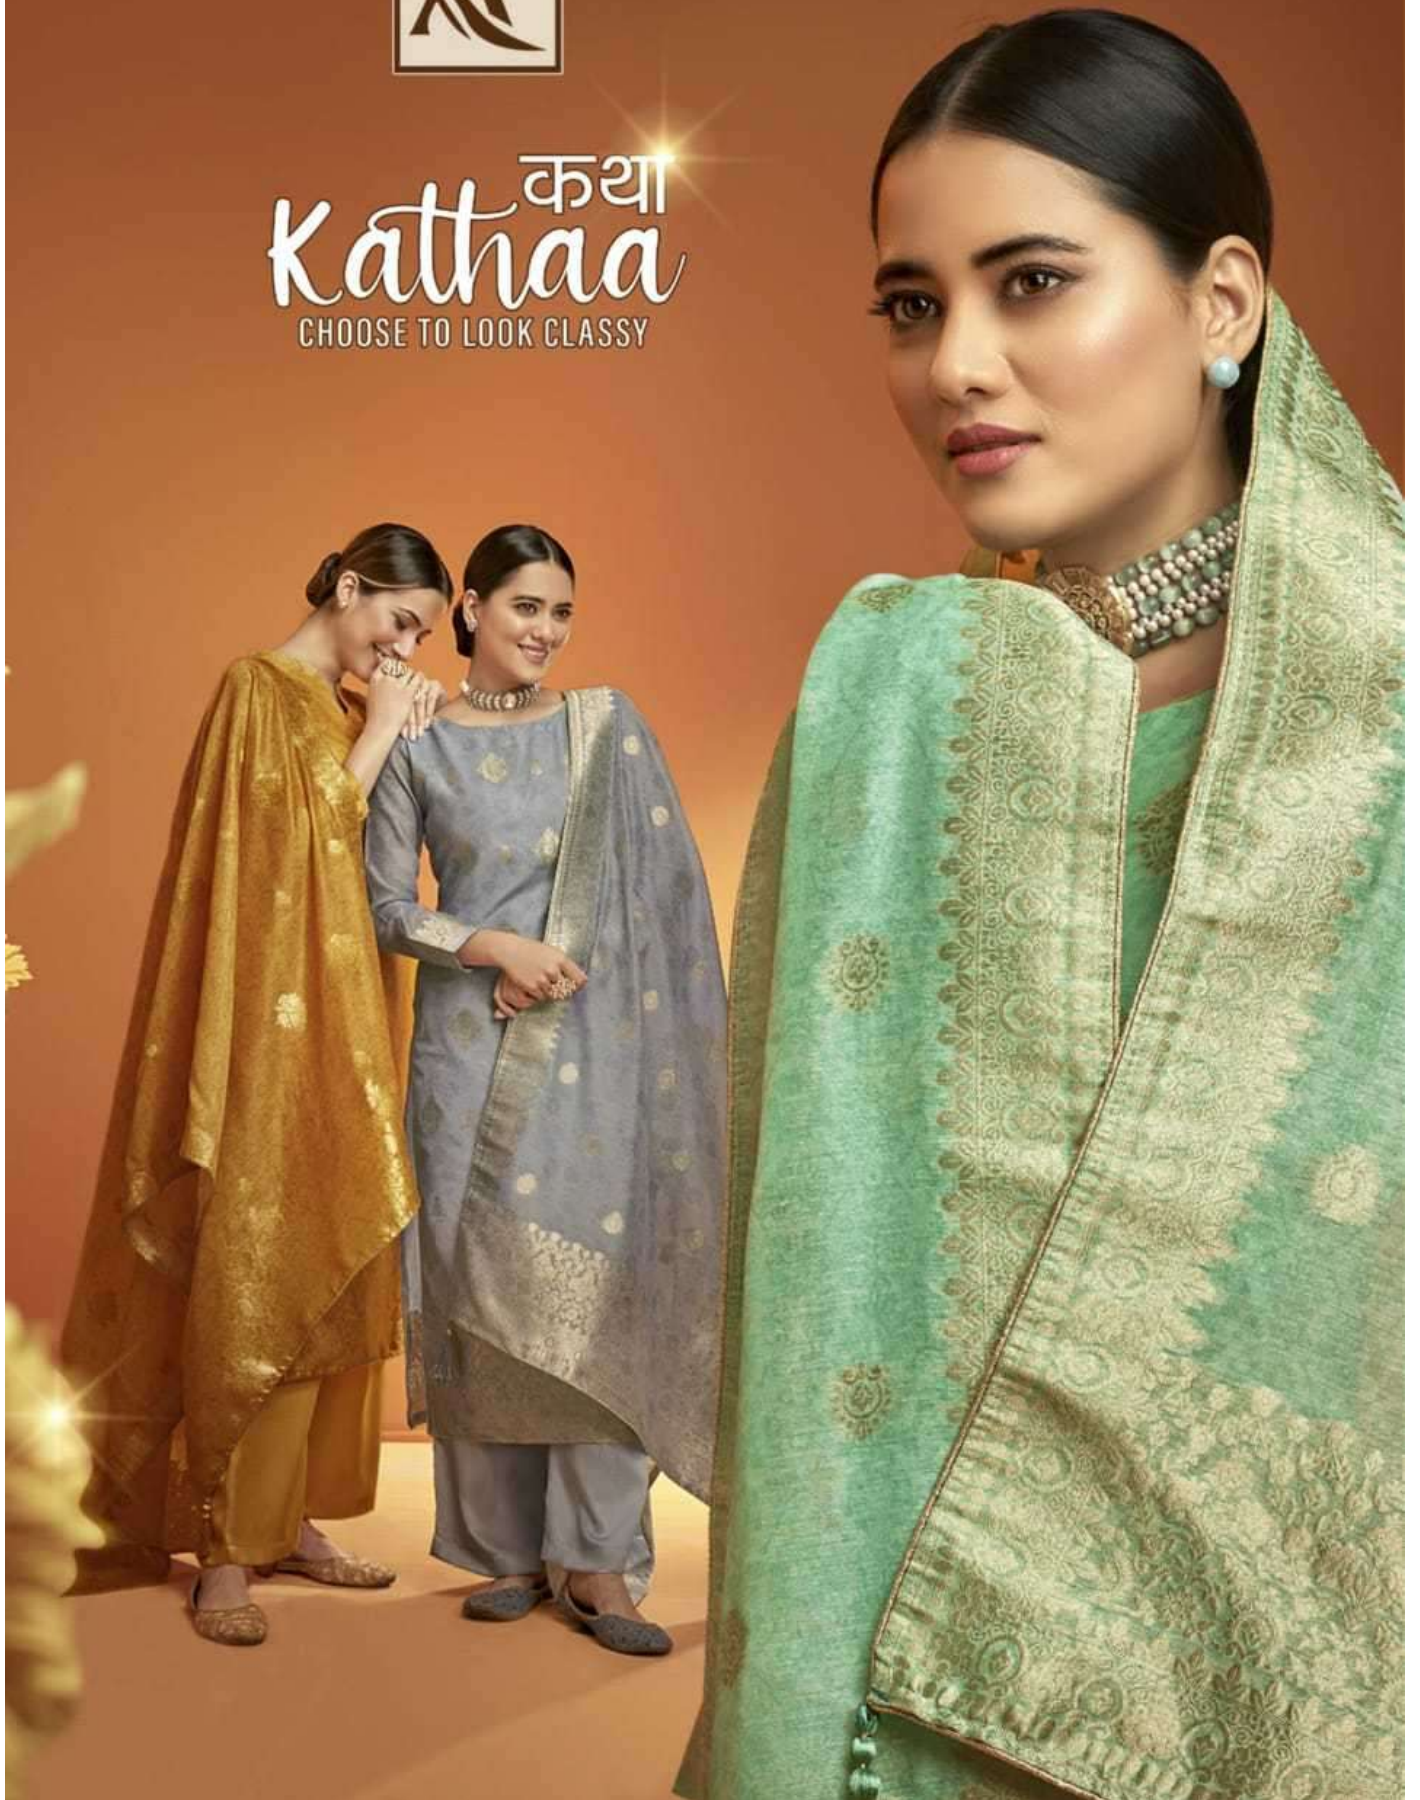

कथा
Kathaa
CHOOSE TO LOOK CLASSY