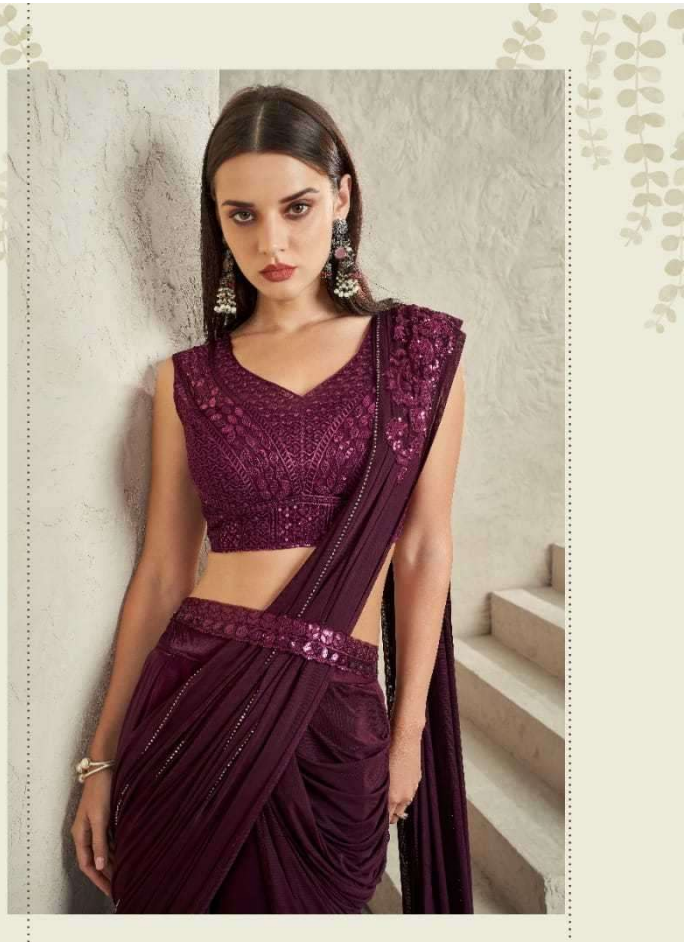

TFH
THE FASHION HUB

SUPER STAR

TFH
THE FASHION HUB

SUPER STAR - 2

D.No.	Rate (IN RS.)	CUT. (approx.)	Fabric Details
SUP-7701	2394/-	6.50 mts.	Imported Sartin Silk + Belt
SUP-7702	2061/-	6.00 mts.	Imported Lycra Silk
SUP-7703	2917/-	13.00 mts.	Imported Sartin + Shimmer Digital + Georgette + Belt
SUP-7704	2839/-	7.50 mts.	Imported Glass Sartin
SUP-7705	2172/-	6.50 mts.	Imported Lycra Net + Sartin Velvet + Belt
SUP-7706	3061/-	12.50 mts.	Imported Georgette + Silk Pattern + Belt
SUP-7707	2883/-	8.50 mts.	Imported Shimmer Silk + Glass Sartin
SUP-7708	3061/-	11.00 mts.	Imported Super Black Sartin + Belt
SUP-7709	2617/-	6.50 mts.	Imported Glass Sartin
SUP-7710	2506/-	6.00 mts.	Imported Lycra Zari Net + Sartin Silk + Belt
SUP-7711	3061/-	11.50 mts.	Imported Lycra Silk + Glass Sartin + Belt
SUP-7712	2283/-	7.50 mts.	Imported Sartin Shimmer + Glass Sartin + Belt
TOTAL	31855/-		
AVG.PRICE (approx.)	2654.58/-		
(5% G.ST. APPLICABLE)			
NOTE:-			
1). RETURN GOODS SHALL NOT BE ACCEPTED.			
2). SETWISE ORDER ONLY.			

TFH
THE FASHION HUB

SUP-7706

SJP-7706

SUPER STAR

SUP-7701

SUP-7702

SUP-7703

SUP-7707

SJP-7711

TFH
THE FASHION HUB

SJP-7711

TFH
THE FASHION HUB

SUPER STAR

SUP-7703