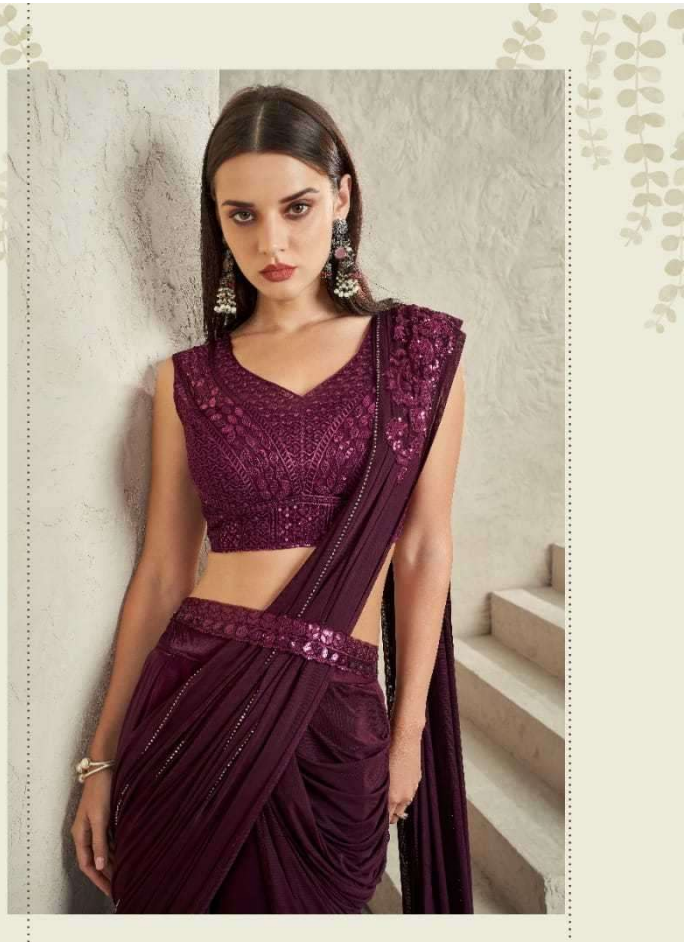

TFH
THE FASHION HUB

SUPER STAR

TFH
THE FASHION HUB

SLP-7701

SUPER STAR - 2

D.No.	Rate (IN RS.)	CUT. (approx.)	Fabric Details
SUP-7701	2394/-	6.50 mts.	Imported Sartin Silk + Belt
SUP-7702	2061/-	6.00 mts.	Imported Lycra Silk
SUP-7703	2917/-	13.00 mts.	Imported Sartin + Shimmer Digital + Georgette + Belt
SUP-7704	2839/-	7.50 mts.	Imported Glass Sartin
SUP-7705	2172/-	6.50 mts.	Imported Lycra Net + Sartin Velvet + Belt
SUP-7706	3061/-	12.50 mts.	Imported Georgette + Silk Pattern + Belt
SUP-7707	2883/-	8.50 mts.	Imported Shimmer Silk + Glass Sartin
SUP-7708	3061/-	11.00 mts.	Imported Super Black Sartin + Belt
SUP-7709	2617/-	6.50 mts.	Imported Glass Sartin
SUP-7710	2506/-	6.00 mts.	Imported Lycra Zari Net + Sartin Silk + Belt
SUP-7711	3061/-	11.50 mts.	Imported Lycra Silk + Glass Sartin + Belt
SUP-7712	2283/-	7.50 mts.	Imported Sartin Shimmer + Glass Sartin + Belt
TOTAL	31855/-		
AVG.PRICE (approx.)	2654.58/-		
(5% G.ST. APPLICABLE)			
NOTE:-			
1). RETURN GOODS SHALL NOT BE ACCEPTED.			
2). SETWISE ORDER ONLY.			

TFH
THE FASHION HUB

SUP-7706

SJP-7706

SUPER STAR

SUP-7701

SUP-7702

SUP-7703

SUP-7707

SJP-7711

TFH
THE FASHION HUB

SJP-7711

TFH
THE FASHION HUB

SUPER STAR

SUP-7703