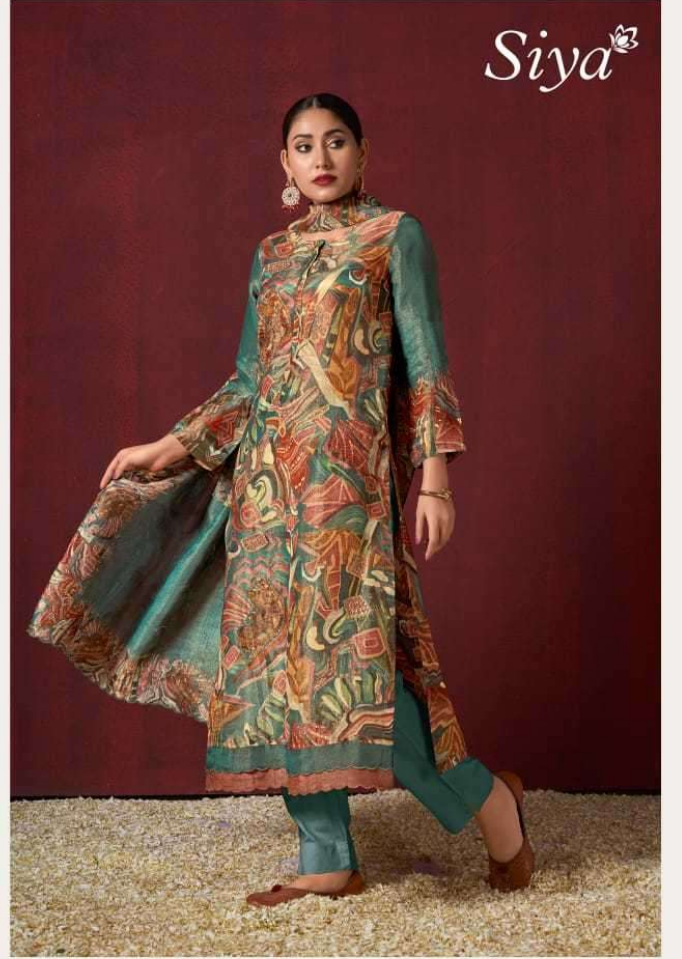

3 2 6 B

3 2 6 B

Siya 

Siya 

RATE LIST

H S N CODE - 520851

DESCRIPTION

TOP - SHIMAR TISSUE DIGITAL PRINT WITH HAND WORK
AND EMBROIDERY ARKA DAMAN PATTI