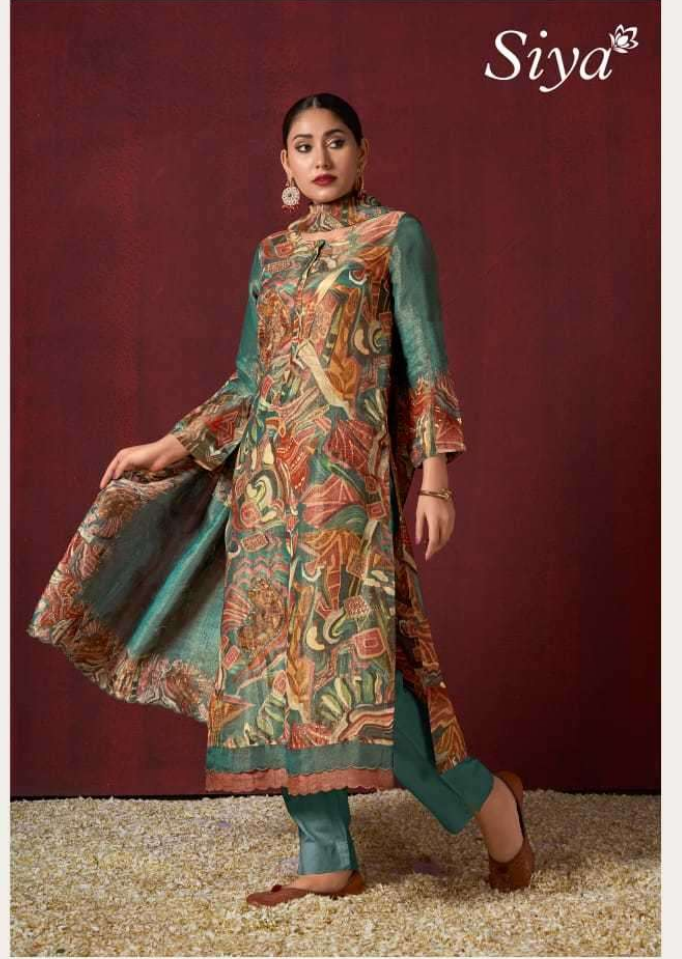

3 2 6 B

3 2 6 B

Siya

Siya 

RATE LIST

H S N CODE - 520851

DESCRIPTION

TOP - SHIMAR TISSUE DIGITAL PRINT WITH HAND WORK
AND EMBROIDERY ARKA DAMAN PATTI