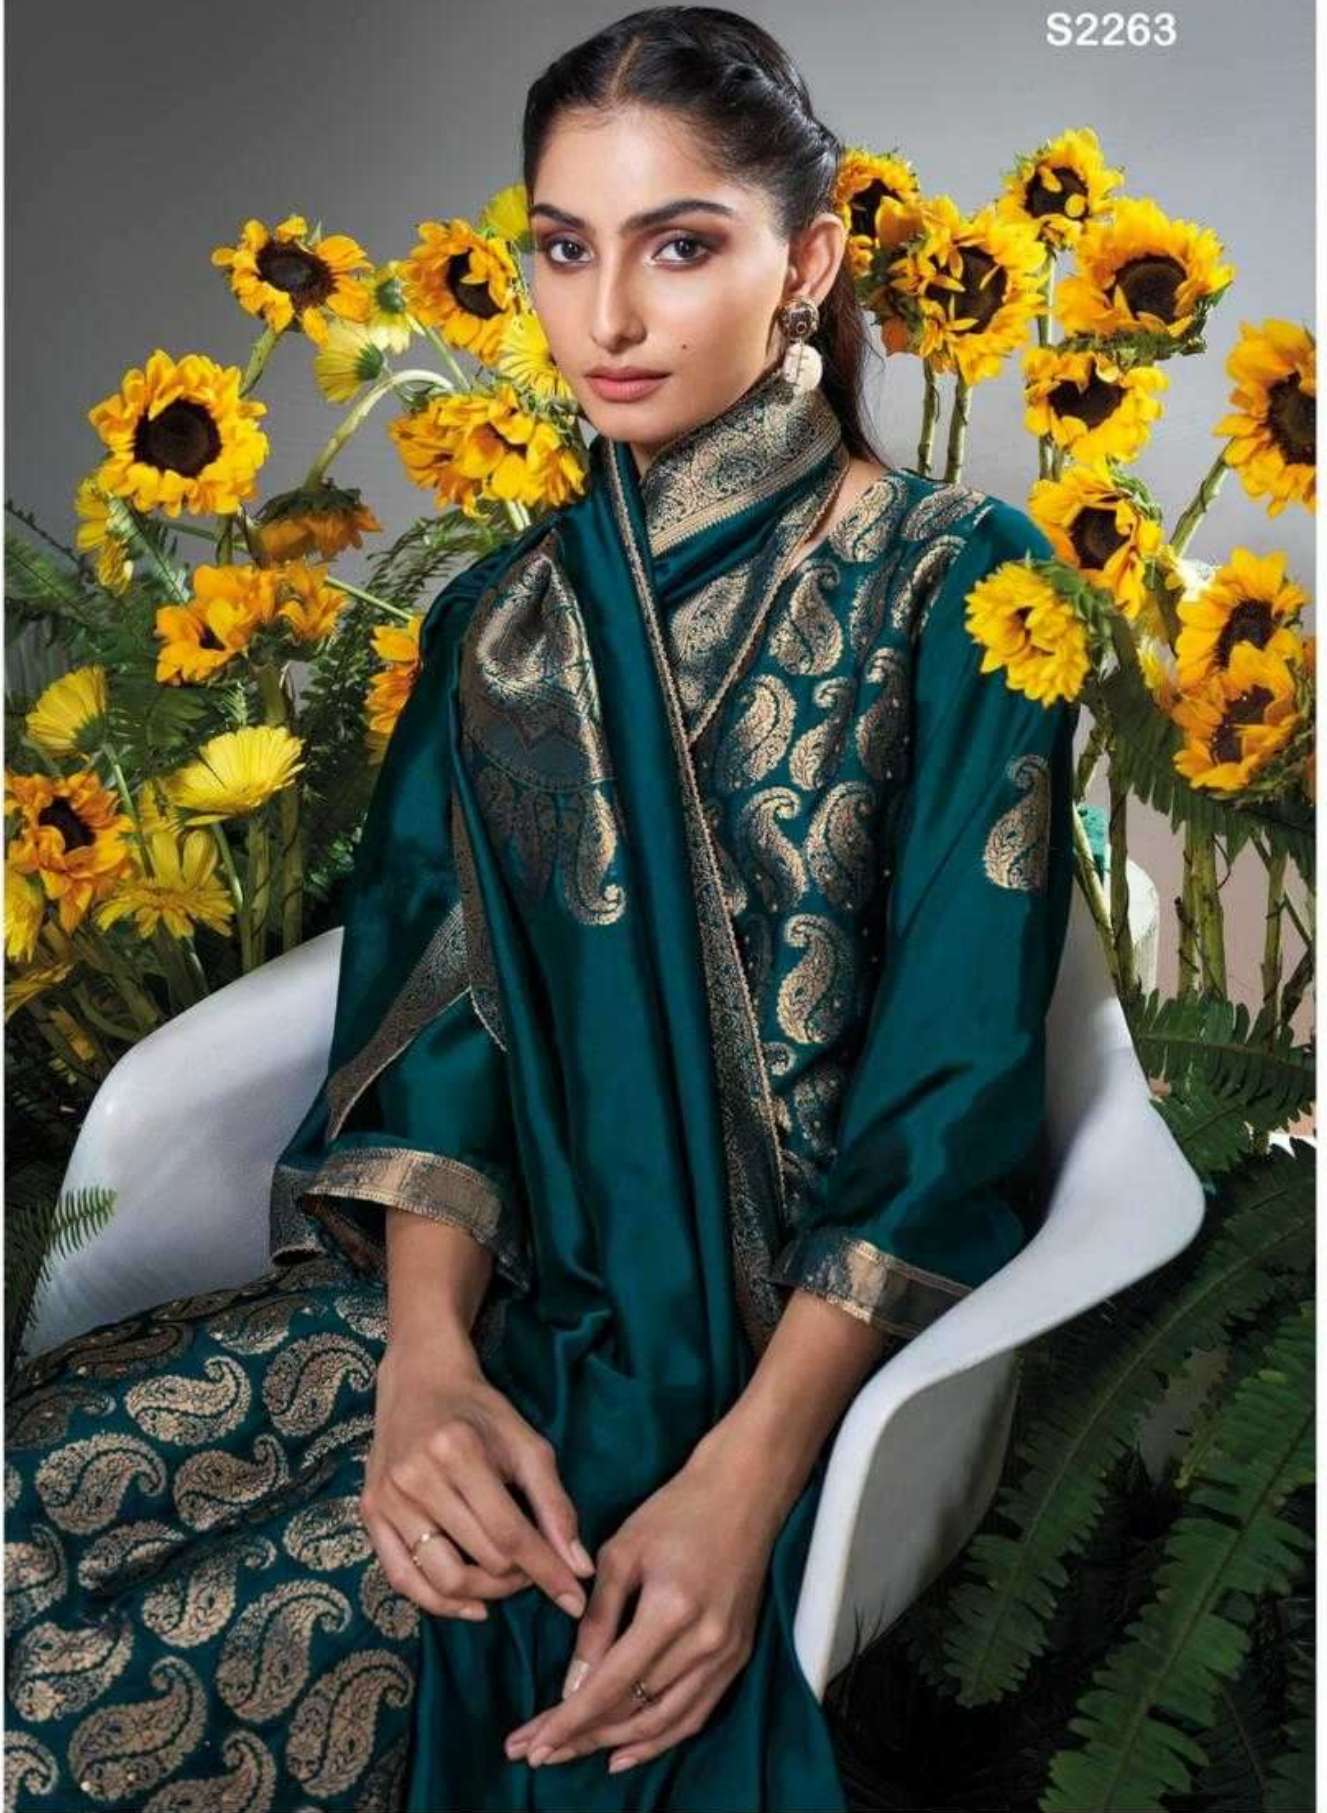

Ganga®
Nilusha
S2263

S2263-A

PRODUCT NAME	<i>NILUSHA</i>
D.NO.	S2263
DESCRIPTION	TOP PREMIUM VISCOSE WOVEN SILK JACQUARD WITH HAND WORK BOTTOM PREMIUM COTTON SATIN SOLID COLOUR DUPATTA PREMIUM VISCOSE WOVEN SILK JACQUARD WITH JARI LACE
HSN CODE	540834
WHOLESALE PRICE	2465/- EACH+GST(EXTRA)