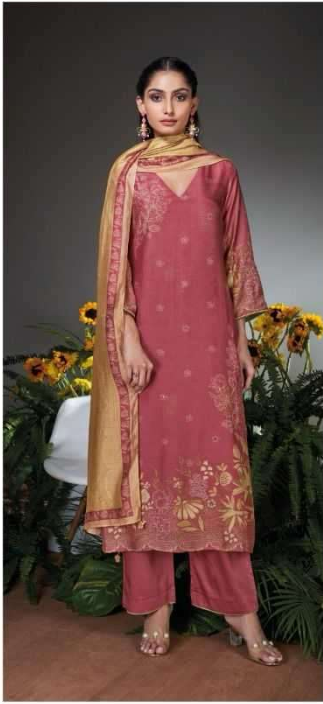

S2151-A

Ganga®
Aswara
S2151- A/B/C/D