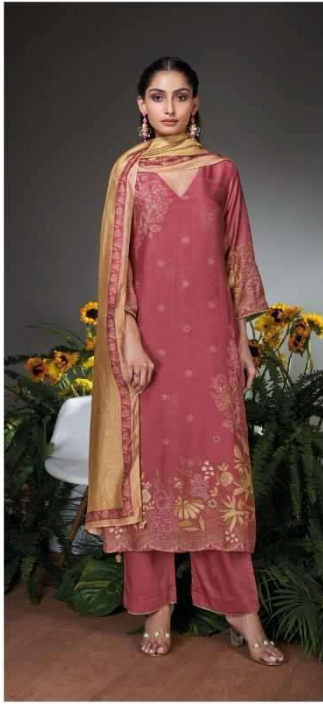

S2151-A

Ganga®
Aswara
S2151- A/B/C/D