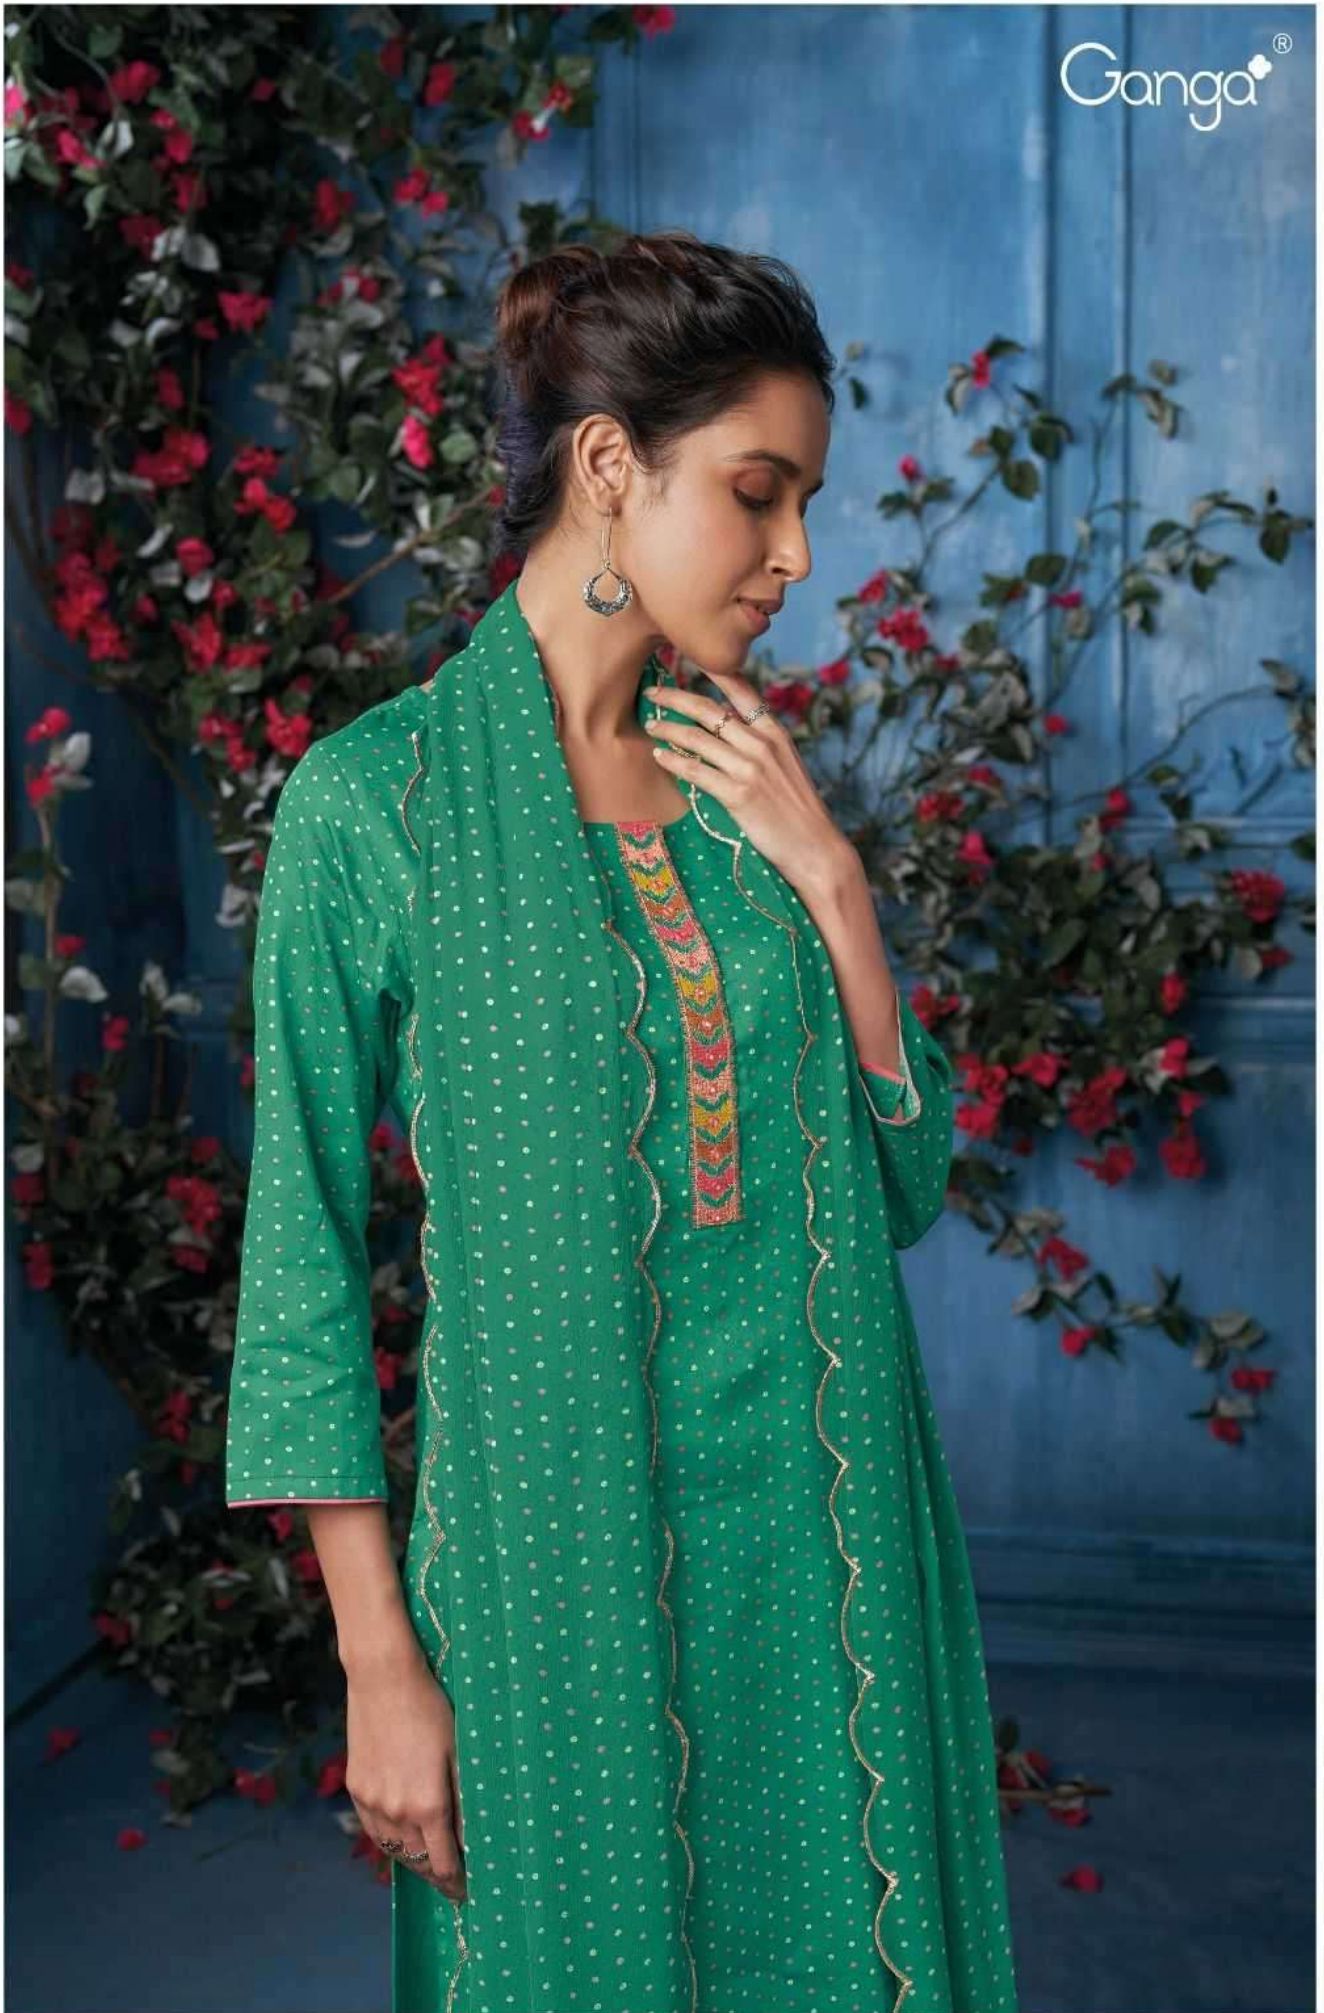

Ganga[®]
MABEL
S2116

S2116-A

Ganga®

S2116-D

S2116-A

S2116-B

S2116-C

S2116-D

Ganga®
MABEL
S2116- A/B/C/D

Ganga®

S2116-C

Ganga®

S2116-B

PRODUCT NAME	<i>MABEL</i>
D.NO.	S2116
DESCRIPTION	<p>TOP PREMIUM COTTON SILK PRINTED WITH EMBROIDERY PLACKET WITH HAND WORK & DAMAN REDY LACE</p> <p>BOTTOM PREMIUM COTTON SILK SOLID COLOUR</p> <p>DUPATTA PURE CHIFFON PRINTED WITH SCALLOP EMBROIDERY</p>
HSN CODE	520851
WHOLESALE PRICE	1525/- EACH+GST(EXTRA)