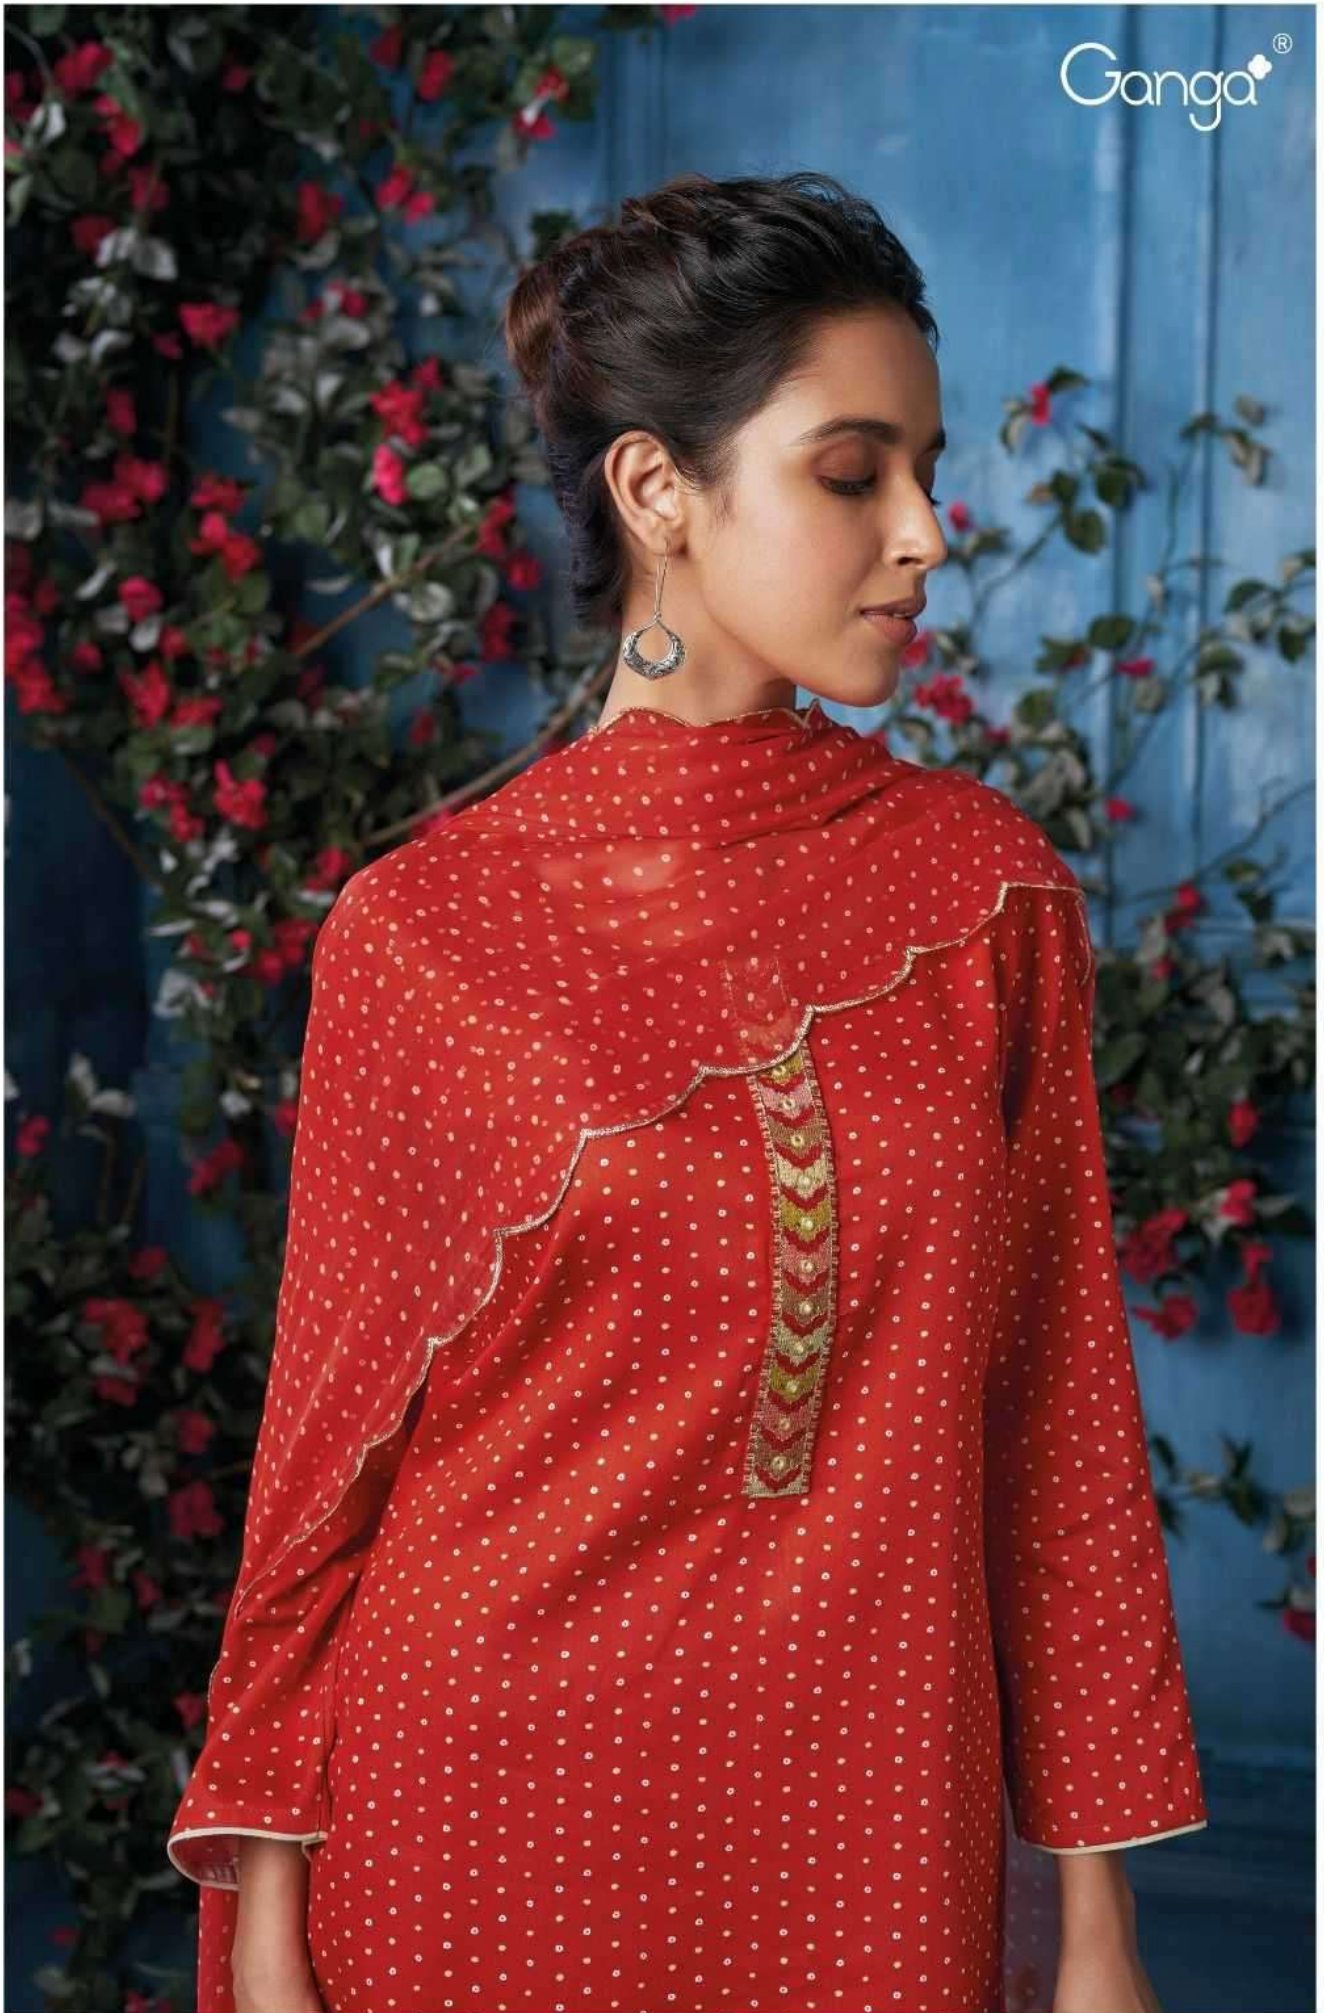

Ganga[®]
MABEL
S2116

S2116-A

Ganga®

S2116-D

S2116-A

S2116-B

S2116-C

S2116-D

Ganga®
MABEL
S2116- A/B/C/D

Ganga®

S2116-C

Ganga®

S2116-B

PRODUCT NAME	<i>MABEL</i>
D.NO.	S2116
DESCRIPTION	<p>TOP PREMIUM COTTON SILK PRINTED WITH EMBROIDERY PLACKET WITH HAND WORK & DAMAN REDY LACE</p> <p>BOTTOM PREMIUM COTTON SILK SOLID COLOUR</p> <p>DUPATTA PURE CHIFFON PRINTED WITH SCALLOP EMBROIDERY</p>
HSN CODE	520851
WHOLESALE PRICE	1525/- EACH+GST(EXTRA)