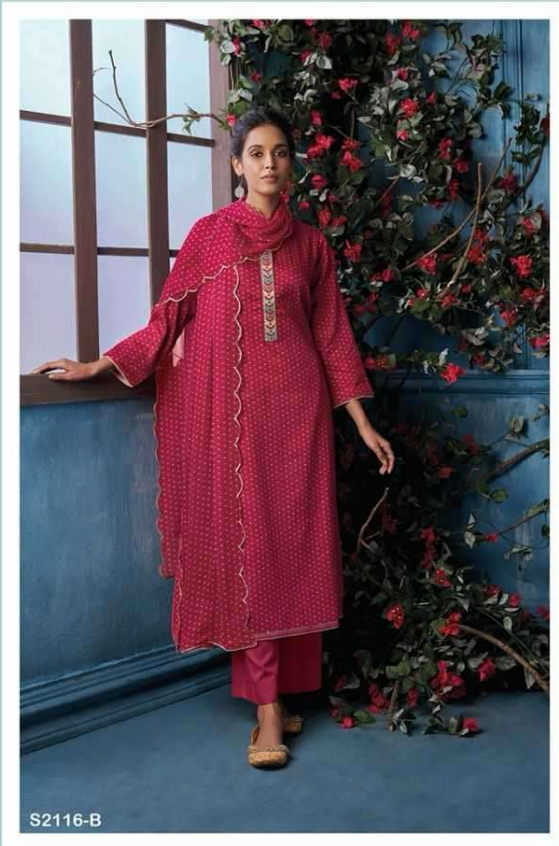

Ganga®  
**MABEL**  
S2116- A/B/C/D

Ganga®

S2116-C

Ganga®

PRODUCT NAME	<b>MABEL</b>
D.NO.	S2116
DESCRIPTION	<p><b>TOP</b> PREMIUM COTTON SILK PRINTED WITH EMBROIDERY PLACKET WITH HAND WORK &amp; DAMAN REDY LACE</p> <p><b>BOTTOM</b> PREMIUM COTTON SILK SOLID COLOUR</p> <p><b>DUPATTA</b> PURE CHIFFON PRINTED WITH SCALLOP EMBROIDERY</p>
HSN CODE	<b>520851</b>
WHOLESALE PRICE	<b>1525/- EACH+GST(EXTRA)</b>