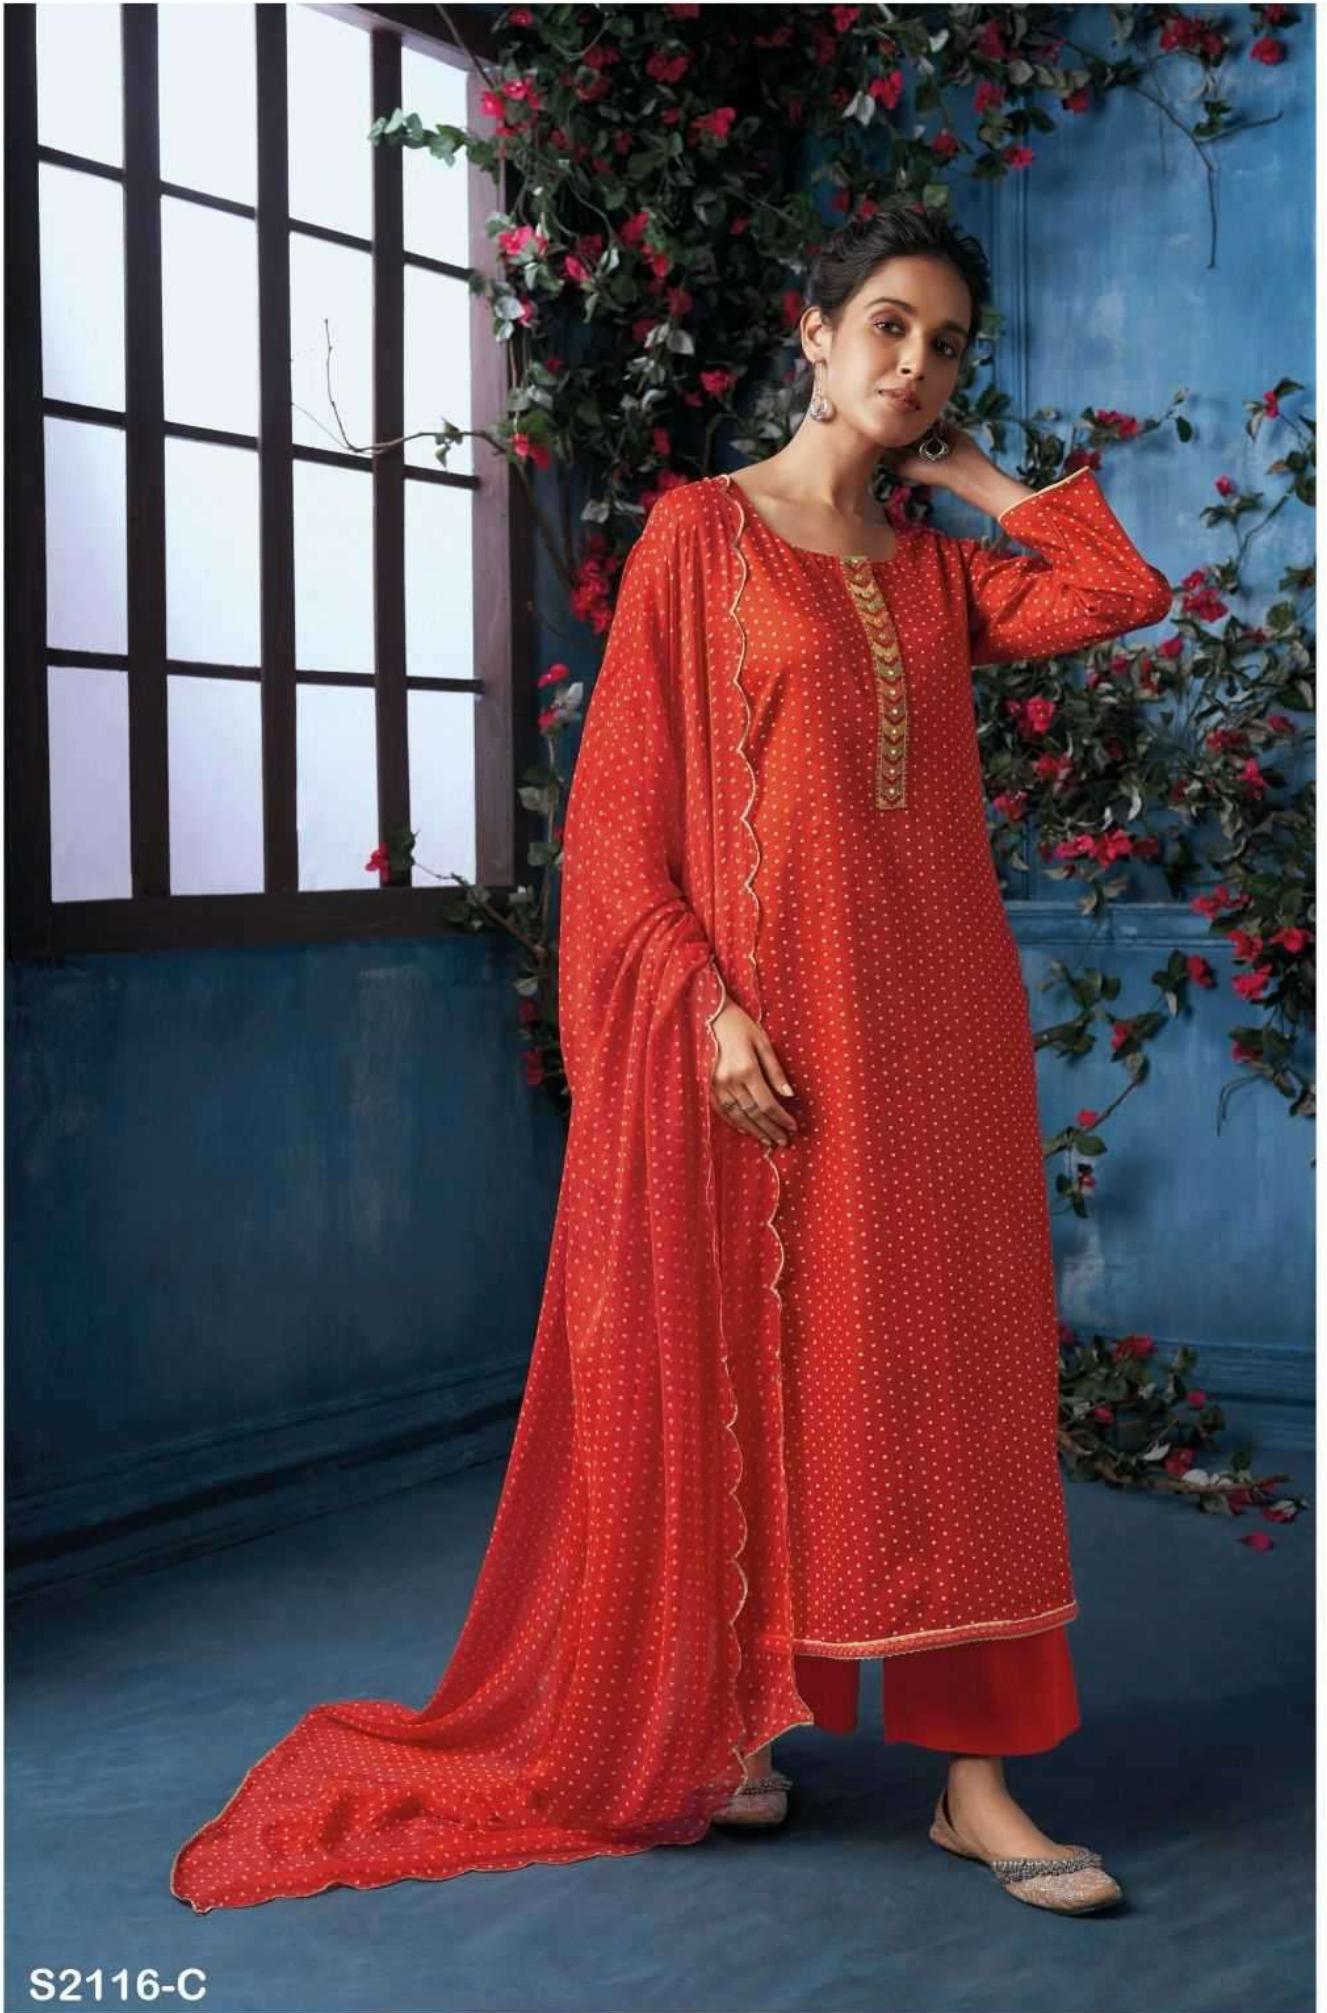

Ganga[®]
MABEL
S2116

S2116-A

Ganga®

S2116-D

S2116-A

S2116-B

S2116-C

S2116-D

Ganga®
MABEL
S2116- A/B/C/D

Ganga®

S2116-C

Ganga®

S2116-B

PRODUCT NAME	<i>MABEL</i>
D.NO.	S2116
DESCRIPTION	<p>TOP PREMIUM COTTON SILK PRINTED WITH EMBROIDERY PLACKET WITH HAND WORK & DAMAN REDY LACE</p> <p>BOTTOM PREMIUM COTTON SILK SOLID COLOUR</p> <p>DUPATTA PURE CHIFFON PRINTED WITH SCALLOP EMBROIDERY</p>
HSN CODE	520851
WHOLESALE PRICE	1525/- EACH+GST(EXTRA)