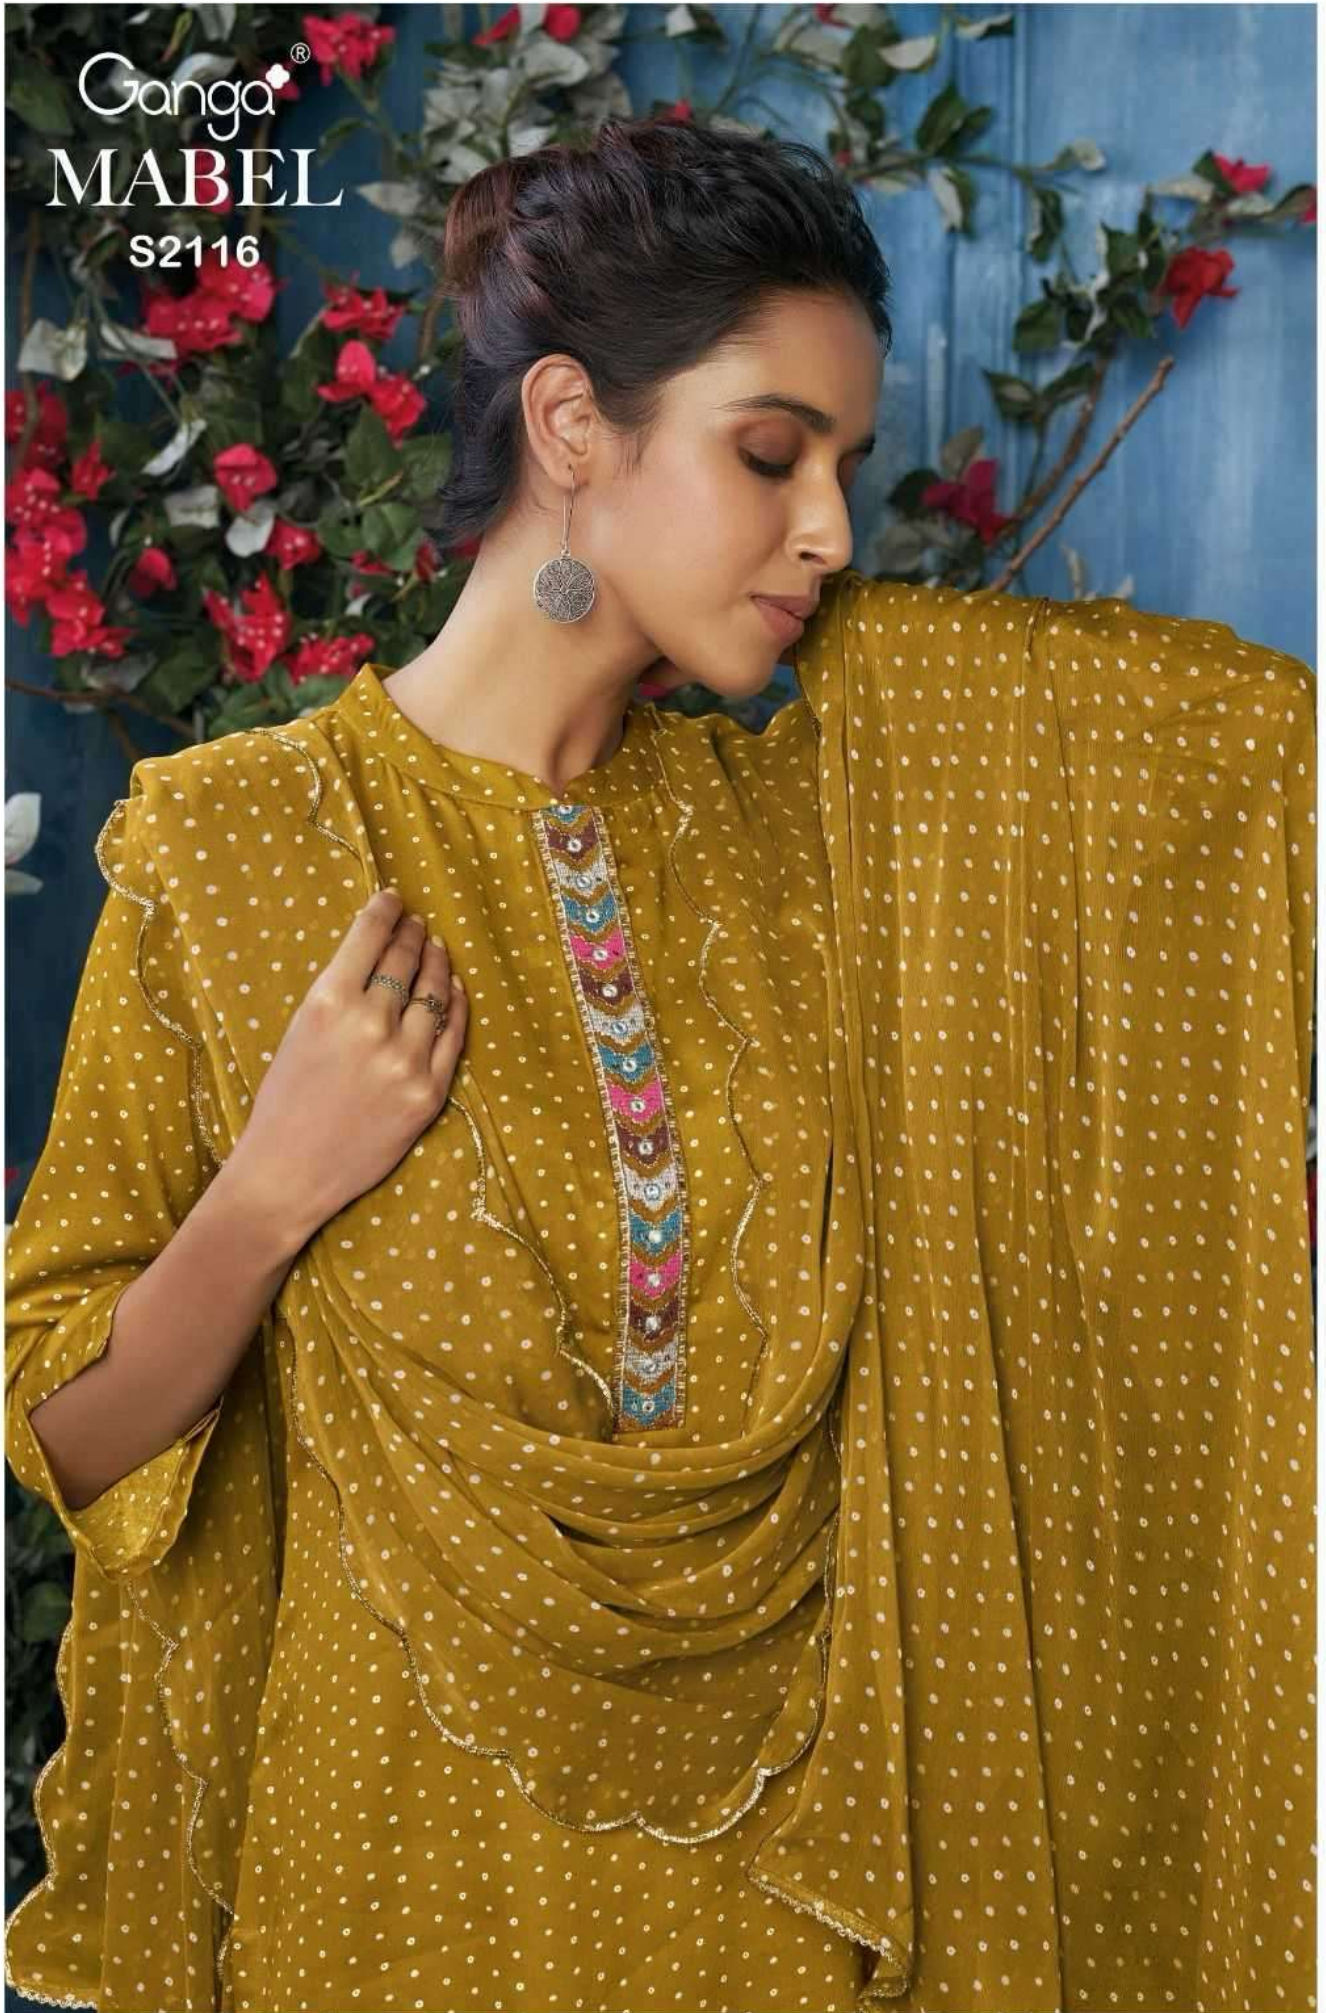

Ganga[®]
MABEL
S2116

S2116-A

Ganga®

S2116-D

S2116-A

S2116-B

S2116-C

S2116-D

Ganga®
MABEL
S2116- A/B/C/D

Ganga®

S2116-C

Ganga®

S2116-B

PRODUCT NAME	<i>MABEL</i>
D.NO.	S2116
DESCRIPTION	<p>TOP PREMIUM COTTON SILK PRINTED WITH EMBROIDERY PLACKET WITH HAND WORK & DAMAN REDY LACE</p> <p>BOTTOM PREMIUM COTTON SILK SOLID COLOUR</p> <p>DUPATTA PURE CHIFFON PRINTED WITH SCALLOP EMBROIDERY</p>
HSN CODE	520851
WHOLESALE PRICE	1525/- EACH+GST(EXTRA)