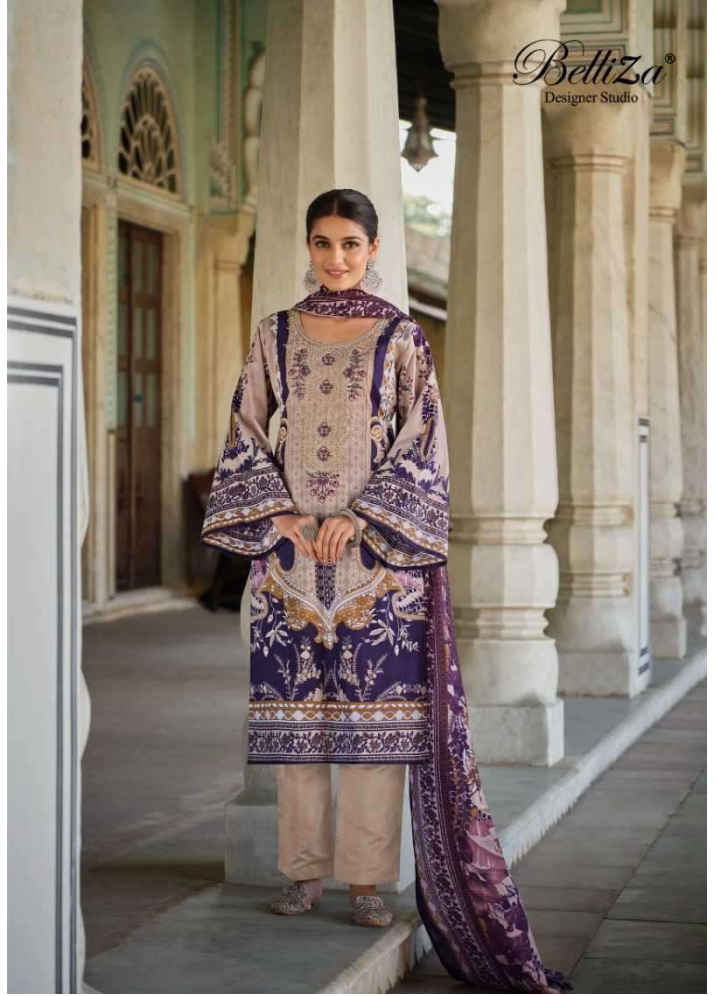

Beltiza®
Designer Studio