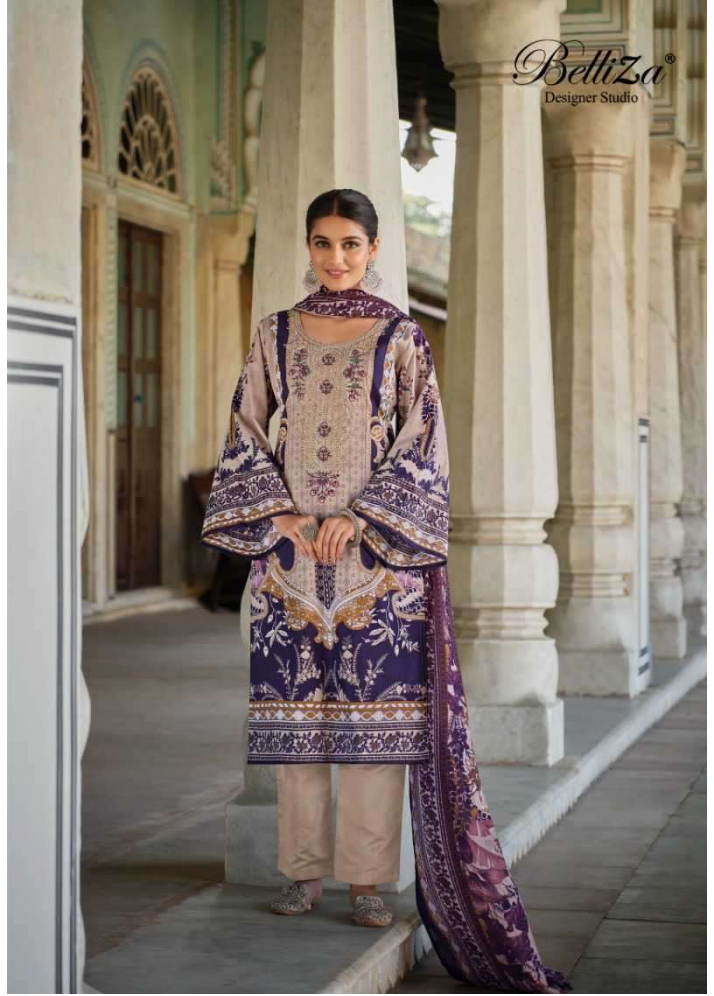

Beltiza®
Designer Studio