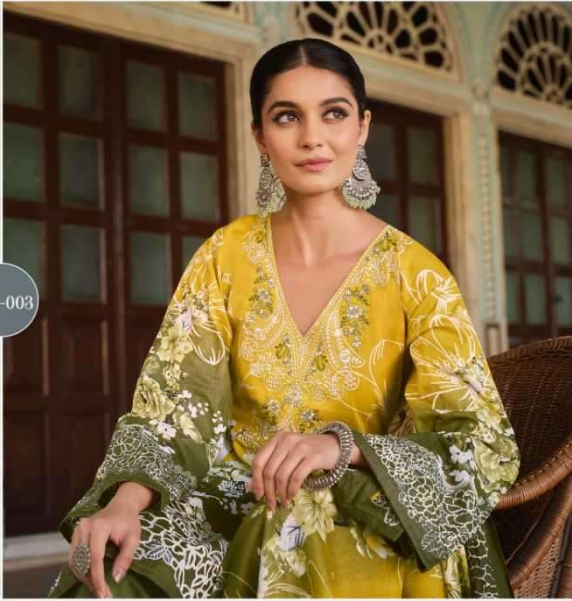

The Modern Enchantress

865-003